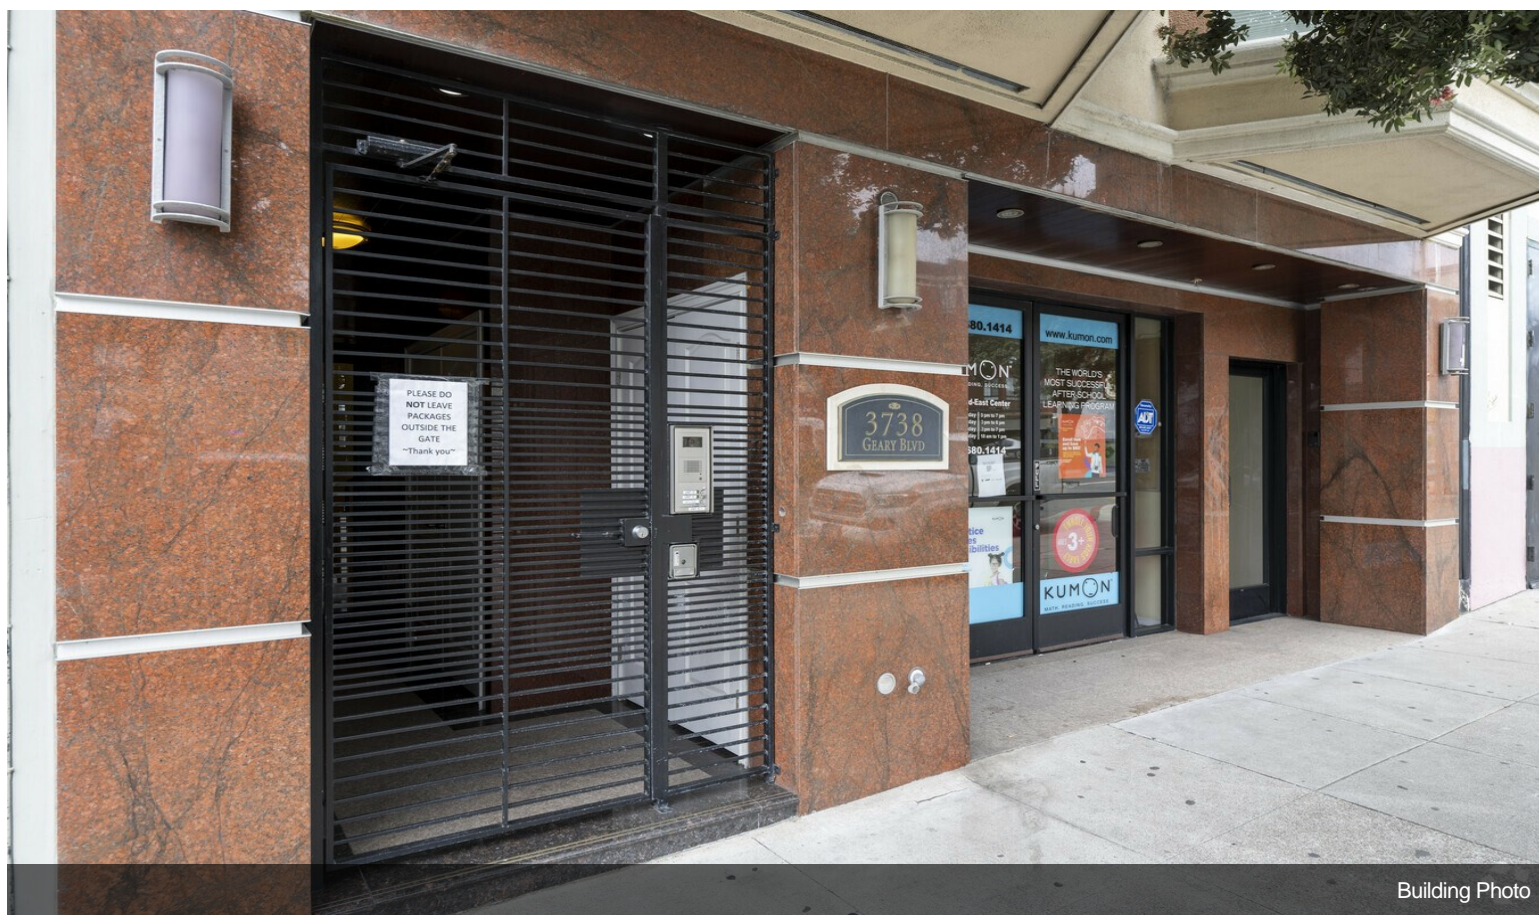

# 3738 Geary Blvd

\$995,000

Ground-floor commercial condo on Geary Blvd in Inner Richmond, offering excellent foot traffic and a beautiful entrance. Prime location for maximizing business exposure, close to public transportation, schools, and various retailers. This space includes two A.D.A.-compliant restrooms and a separate storage area, and it presents a great opportunity for owner use or investment. A must-see! The space is also for lease.

# Property Photos

# Property Photos

Building Photo

# Property Photos

Primary Photo

Building Photo