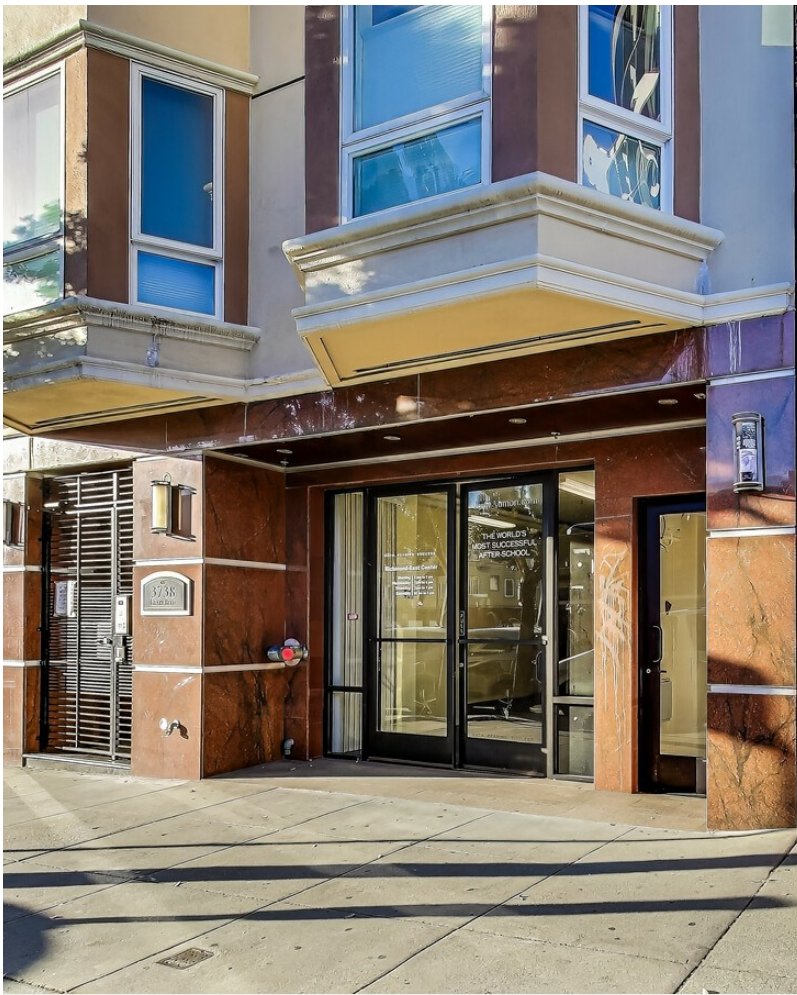

# 3738 Geary Blvd

\$995,000

Ground-floor commercial condo on Geary Blvd in Inner Richmond, offering excellent foot traffic and a beautiful entrance. Prime location for maximizing business exposure, close to public transportation, schools, and various retailers. This space includes two A.D.A.-compliant restrooms and a separate storage area, and it presents a great opportunity for owner use or investment. A must-see! The space is also for lease.

3D Tour: <https://real.vision/my/3738-geary-boulevard-retail/tour>

- Heavy daytime foot traffic
- Lots of natural light
- Open floor plan
- Near public transportation
- Near schools

Price:	\$995,000
Unit Size:	995 SF
No. Units:	1
Total Building Size:	995 SF
Property Type:	Retail
Property Subtype:	Storefront Retail/Office
Sale Type:	Investment or Owner User
Building Class:	B
Floors:	4
Typical Floor Size:	995 SF
Year Built:	2008
Lot Size:	0.06 AC
Parking Ratio:	0/1,000 SF
Walk Score ®:	99 (Walker's Paradise)
Transit Score ®:	73 (Excellent Transit)

## 3738 Geary Blvd, San Francisco, CA 94118

Ground-floor commercial condo on Geary Blvd in Inner Richmond, offering excellent foot traffic and a beautiful entrance. Prime location for maximizing business exposure, close to public transportation, schools, and various retailers. This space includes two A.D.A.-compliant restrooms and a separate storage area, and it presents a great opportunity for owner use or investment. A must-see! The space is also for lease.

# Property Photos