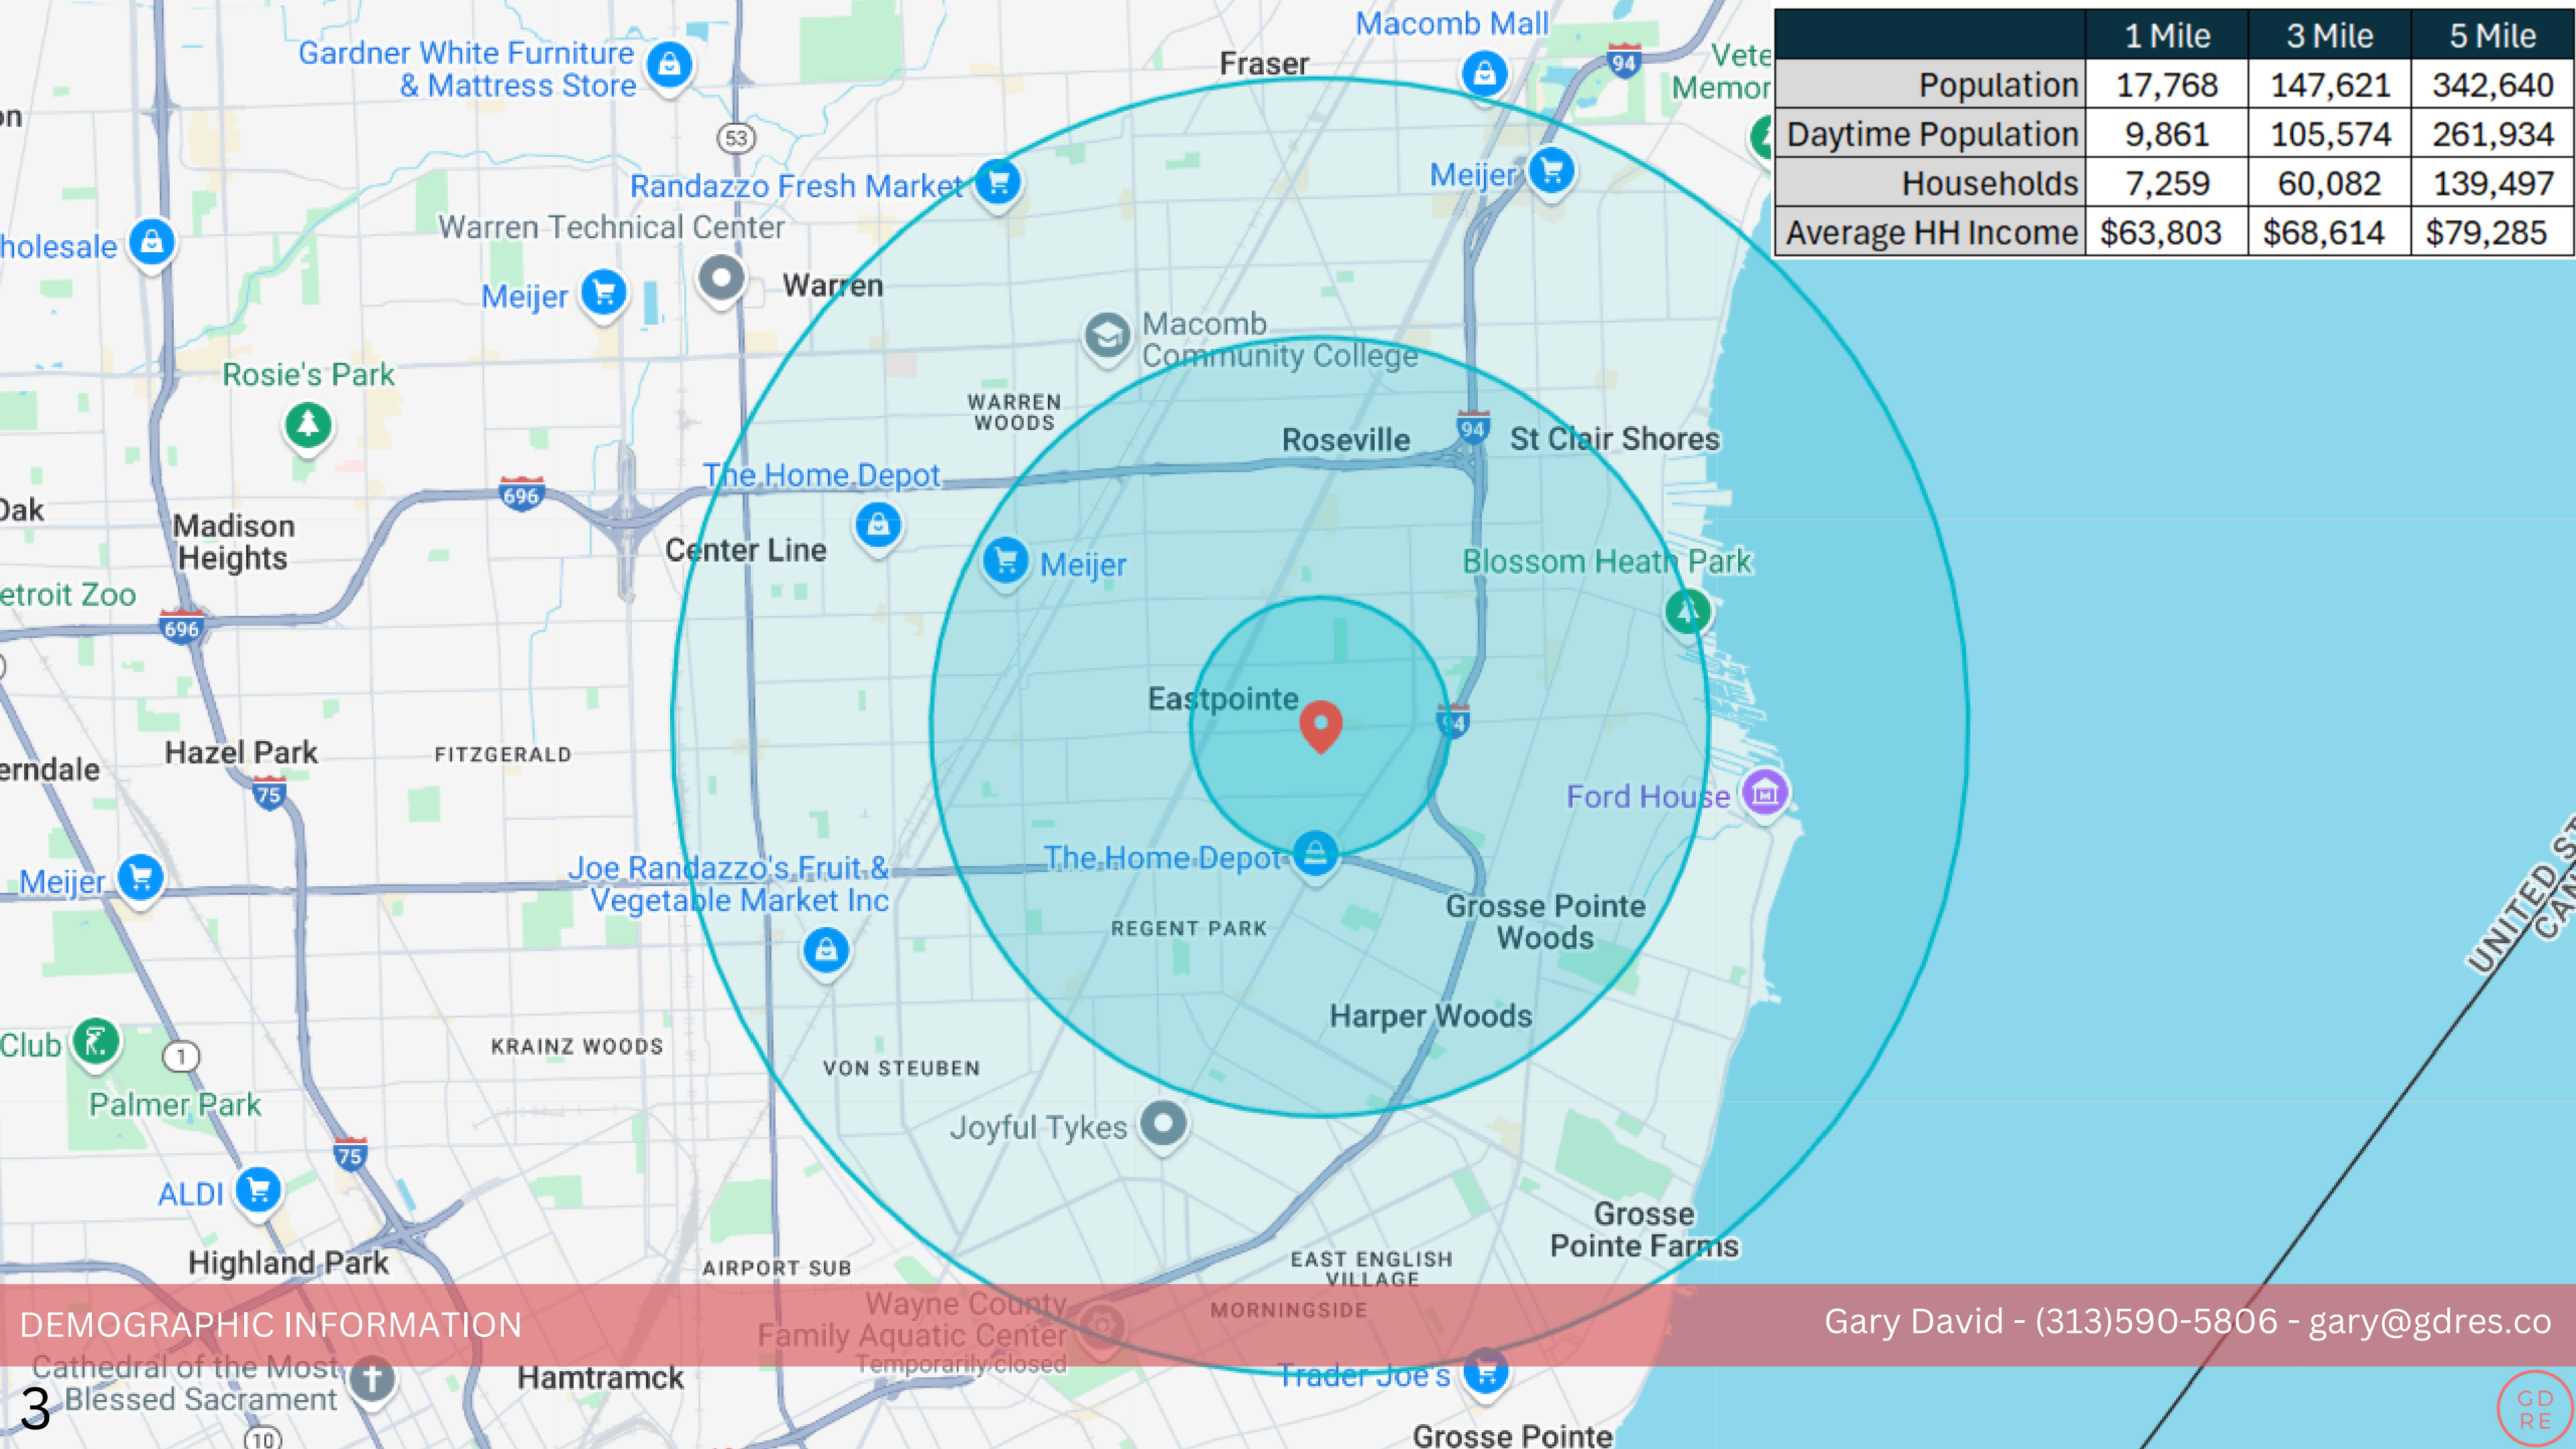

1 Mile	3 Mile	5 Mile
Population	17,768	147,621	342,640
Daytime Population	9,861	105,574	261,934
Households	7,259	60,082	139,497
Average HH Income	$63,803	$68,614	$79,285

DEMOGRAPHIC INFORMATION

3

Gary David - (313)590-5806 - gary@gdres.co