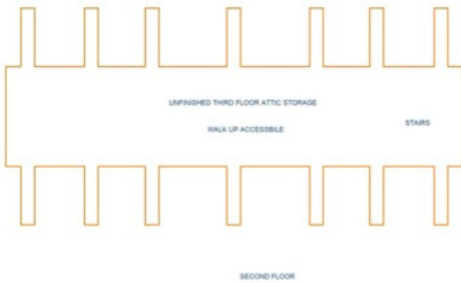

Tracy Wright & Co.
Just Be Home, Realty

919 971-2850 WRCHOICE@BELLSOUTH.NET
justbehomebytracywright.com