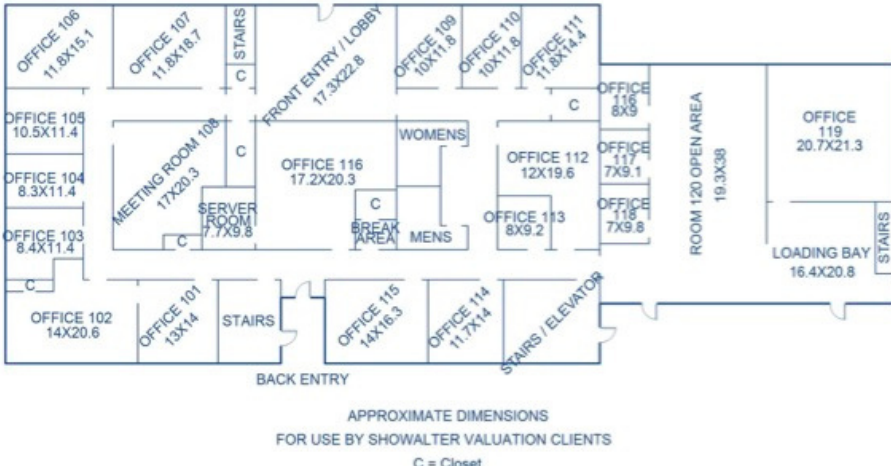

Tracy Wright & Co.
Just Be Home, Realty

919 971-2850 WRCHOICE@BELLSOUTH.NET
justbehomebytracywright.com