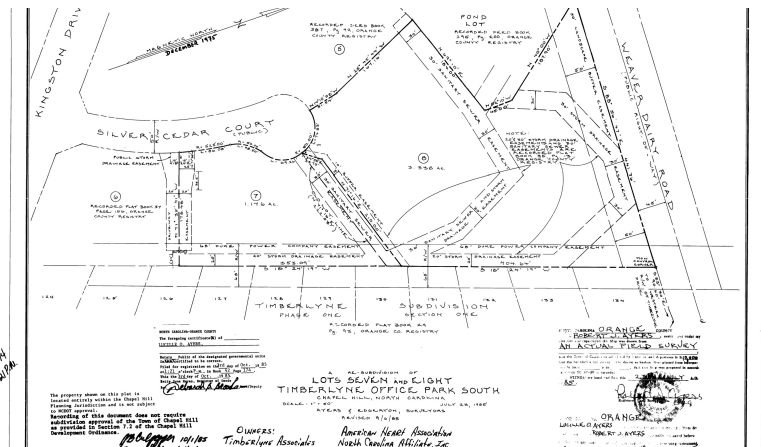

Tracy Wright & Co.
Just Be Home, Realty

919 971-2850 WRCHOICE@BELLSOUTH.NET
justbehomebytracywright.com