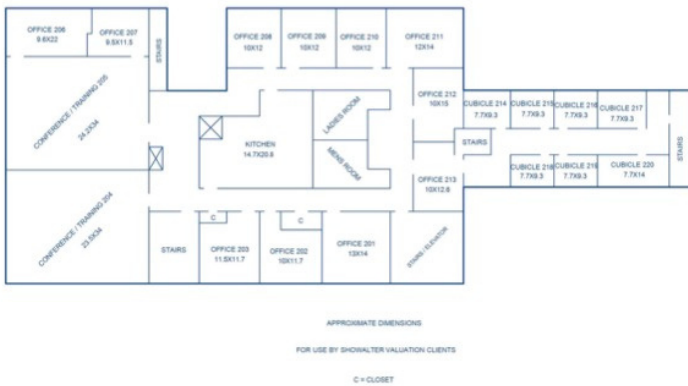

Tracy Wright & Co.
Just Be Home, Realty

919 971-2850 WRCHOICE@BELLSOUTH.NET
justbehomebytracywright.com