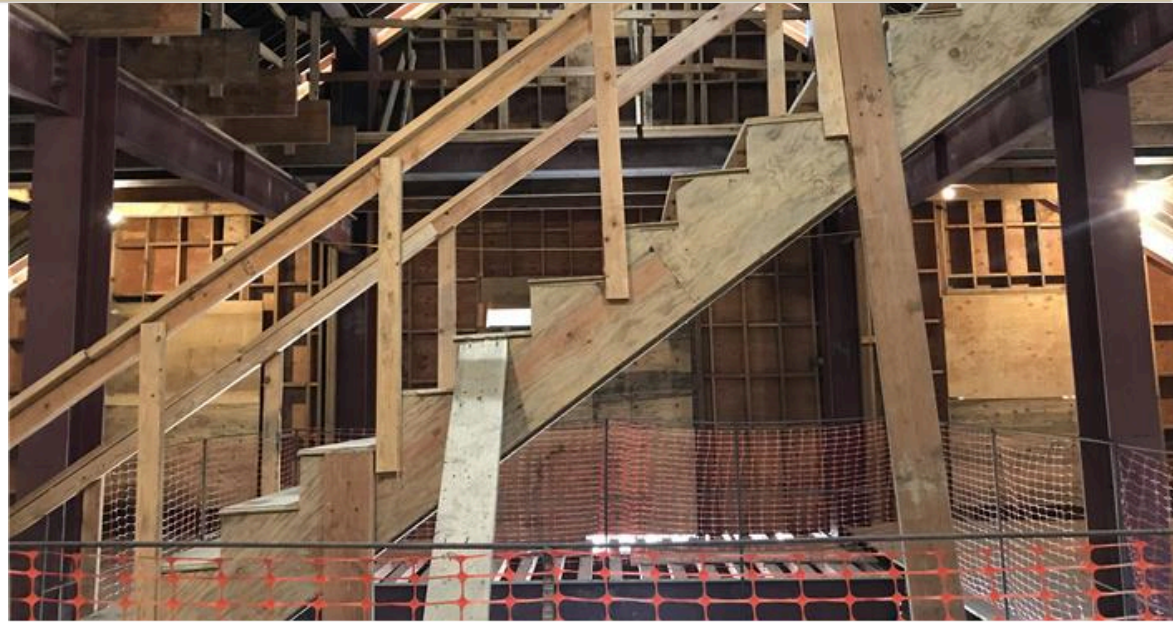

JULIA JONES
Julia.Jones@MJPCRE.com
208-899-2114

HIGHLIGHTS

PRIME PROPERTY FOR SALE

PROPERTY INFORMATION

- 42000 Sq. Ft.
- 74 Acres in Frank Church Wilderness
- 450' Fortified Well
- 40,000 Gal of Propane storage
- 60,000 Gal of Diesel Storage
- Heli Pad
- 18" concrete walls
- Shop
- 8 Generators for Power