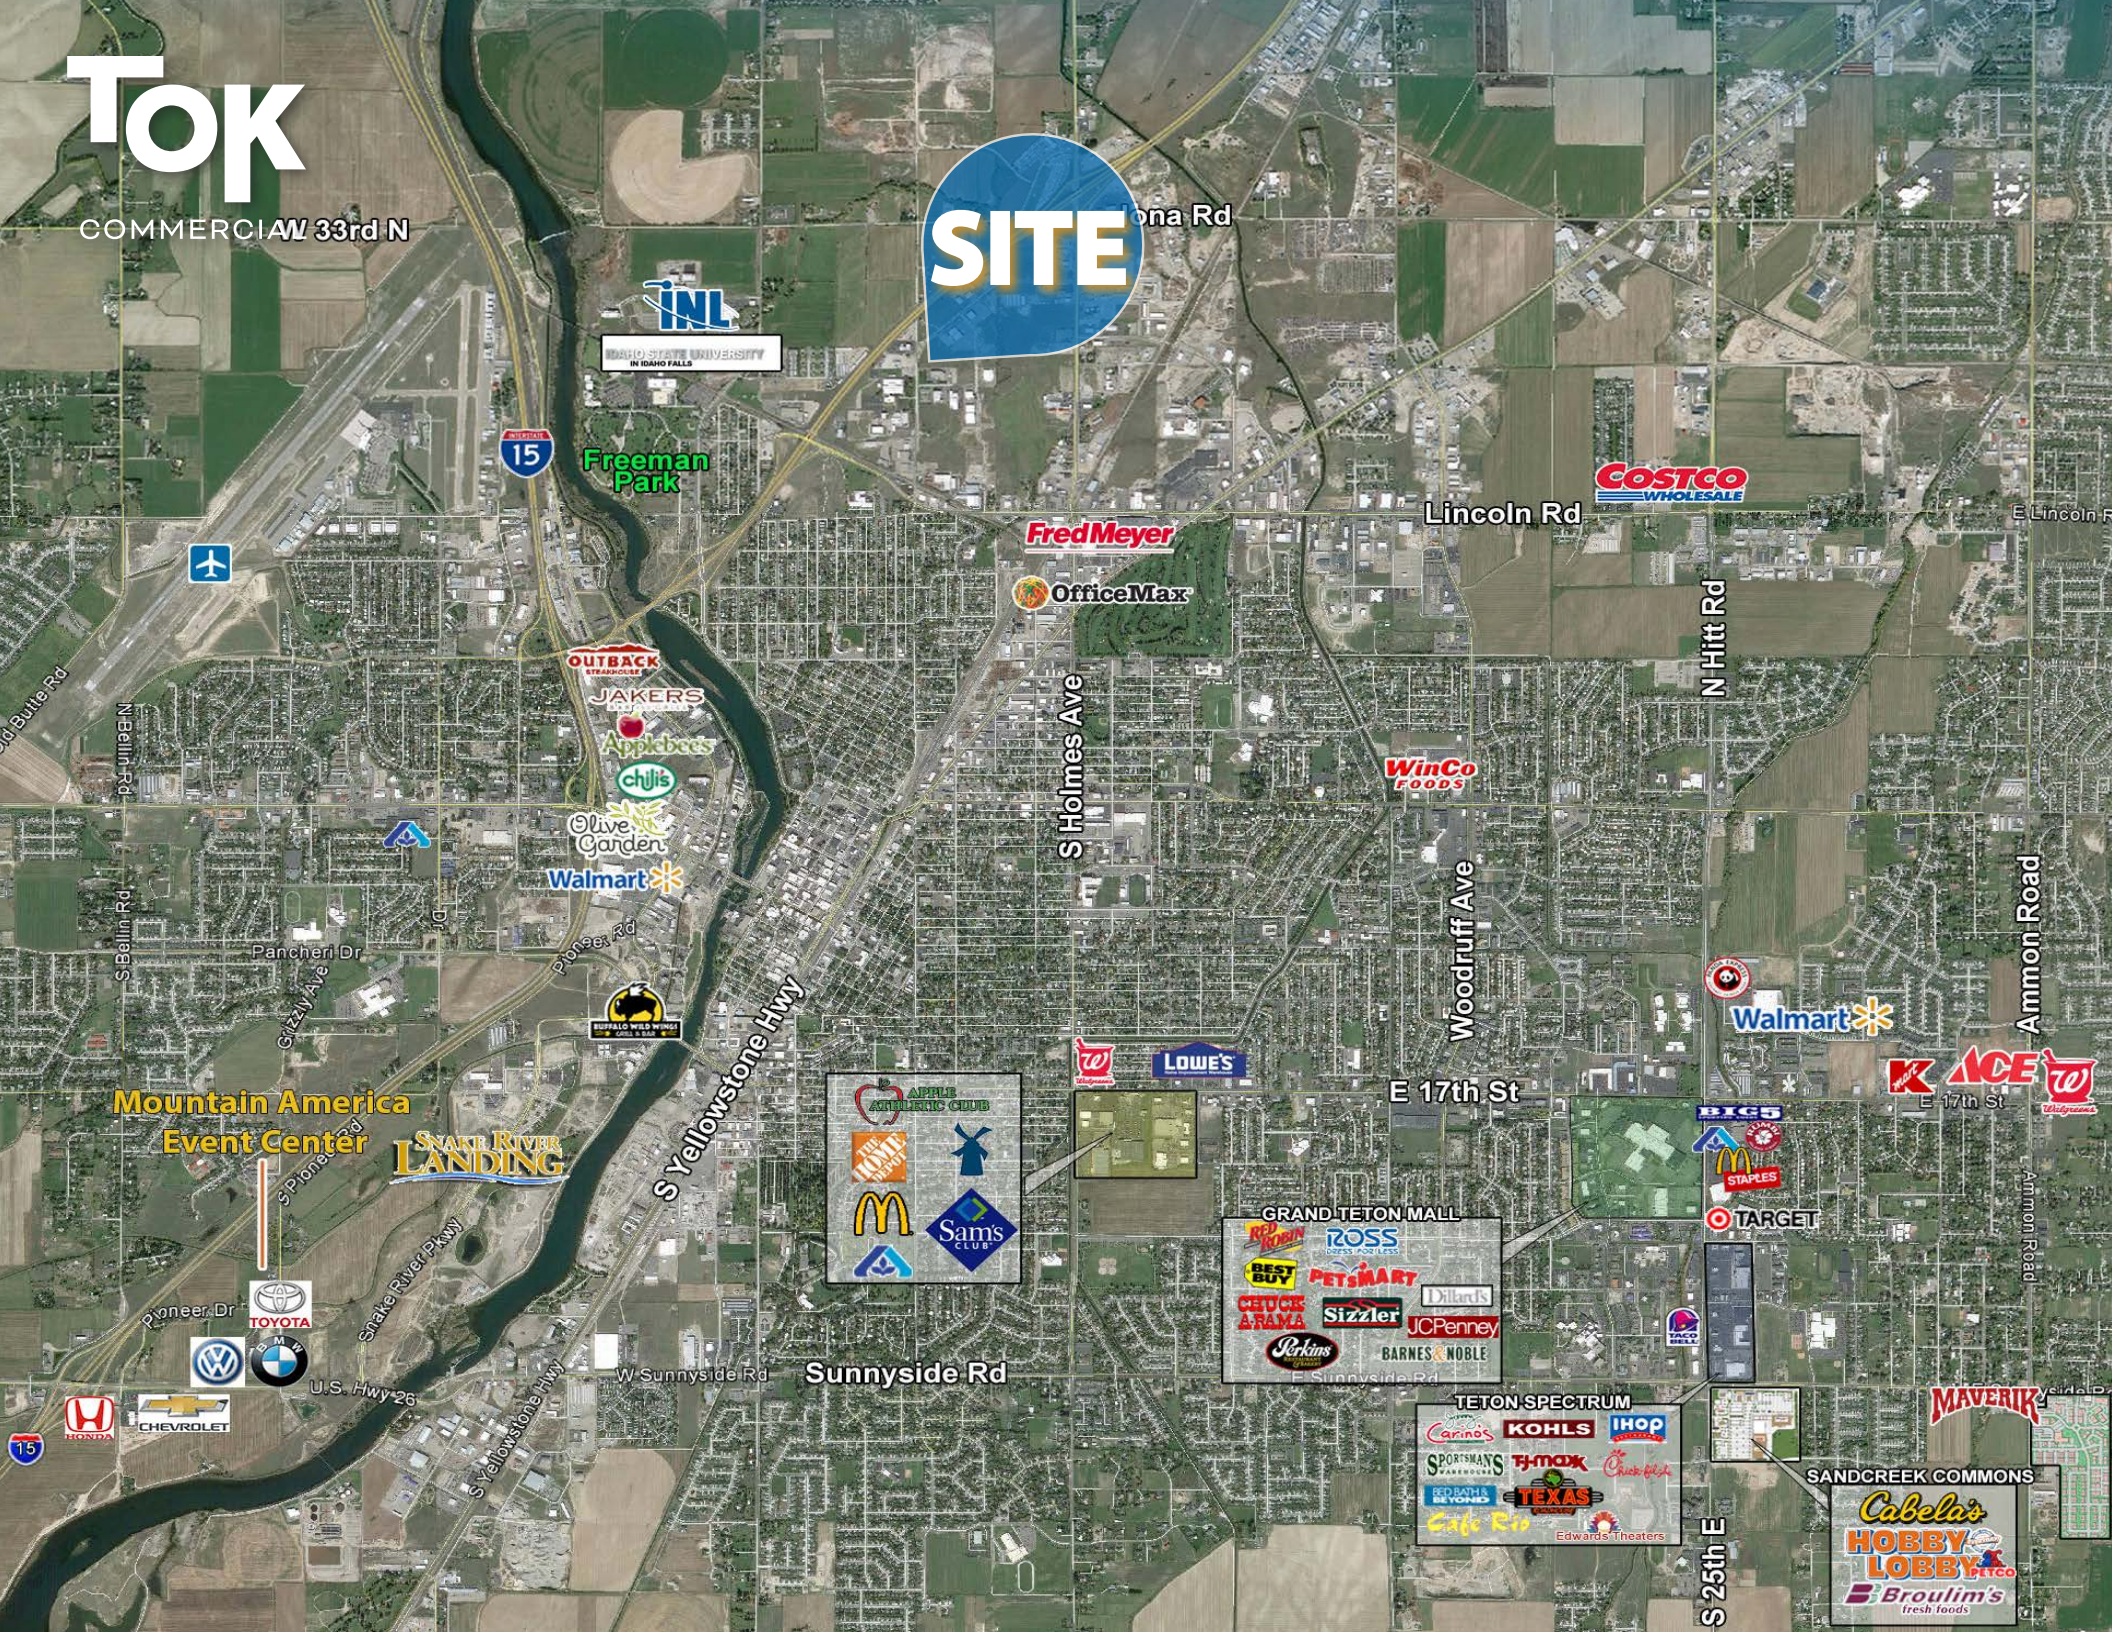

TOX

COMMERCIAL 33rd N

SITE

15

Freeman Park

IDAHO STATE UNIVERSITY
IN IDAHO FALLS

Fred Meyer

OfficeMax

Lincoln Rd

COSTCO
WHOLESALE

OUTBACK
STEAKHOUSES

JAKERS

Applebees

chilis

Olive Garden

Walmart

S Holmes Ave

WinCo
FOODS

Woodruff Ave

N Hitt Rd

Walmart

Ammon Road

Mountain America
Event Center

Snake River
LANDING

S Yellowstone Hwy

APPLE ATHLETIC CLUB
THE HOME DEPOT
McDonald's
Sam's CLUB

LOWE'S

E 17th St

ACE
Wedges

GRAND TETON MALL
ROSS
BEST BUY
PETS MARY
CHUCK & AMY
Sizzler
JCPenney
BARNES & NOBLE
Perkins

BIG G

McDonald's

TARGET

TOYOTA
VW
BMW

U.S. Hwy 26

W Sunnyside Rd

Sunnyside Rd

TETON SPECTRUM

Carino's
SPORTSMAN'S
RED BATH
Cafe Rio
KOHLS
TJ-maxx
TEXAS
IHOP
Edwards Theaters

S 25th E

SANDCREEK COMMONS

Cabela's
HOBBY LOBBY
Broulim's
fresh foods

MAVERIK