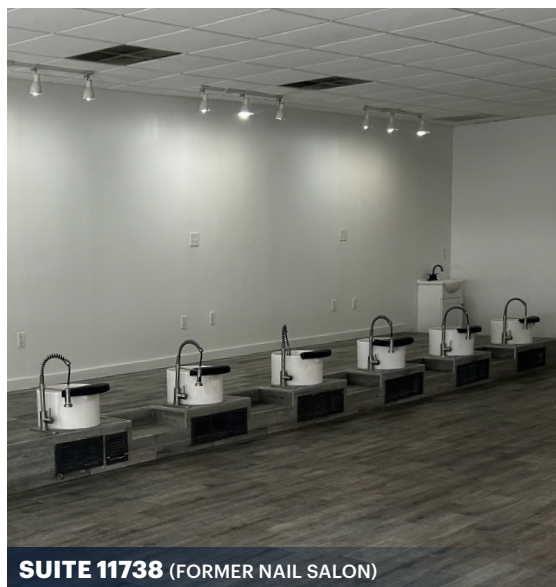

SUITE 11738 (FORMER NAIL SALON)

SPACE DETAILS

SIZE

Suite 11738: 1,366 SF

PROPERTY GLA

±75,637 SF

CO-TENANTS

All Star Cheer, 1Up Entertainment, School of Rock, Tampa Wine Room, Michael's Grill, Lagree Fitness, Doula Hive, Green Parrot Tiki Bar & Grill

NEIGHBORS

NEW BayCare HealthHub offering Urgent Care, Lab, Imaging and Medical Specialists (*Opening 2026*), Cadence Bank, Red Lobster, Noble Crust, and Gordon Food Service

COMMENTS

- Ample on-site parking
- Located in primary retail corridor of Carrollwood
- 67,500 AADT on North Dale Mabry Highway
- Suite 11738 formerly a nail salon with six (6) pedicure tubs

DEMOGRAPHICS

POPULATION

1 Mile	7,997
3 Mile	104,887
5 Mile	293,639

DAYTIME POPULATION

1 Mile	12,112
3 Mile	113,786
5 Mile	302,907

TOTAL HOUSEHOLDS

1 Mile	3,604
3 Mile	43,501
5 Mile	116,571

AVERAGE HH INCOME

1 Mile	$140,365
3 Mile	$103,644
5 Mile	$91,019

TOTAL BUSINESSES

1 Mile	748
3 Mile	8,650
5 Mile	12,112

TOTAL EMPLOYEES

1 Mile	8,650
3 Mile	66,963
5 Mile	162,022