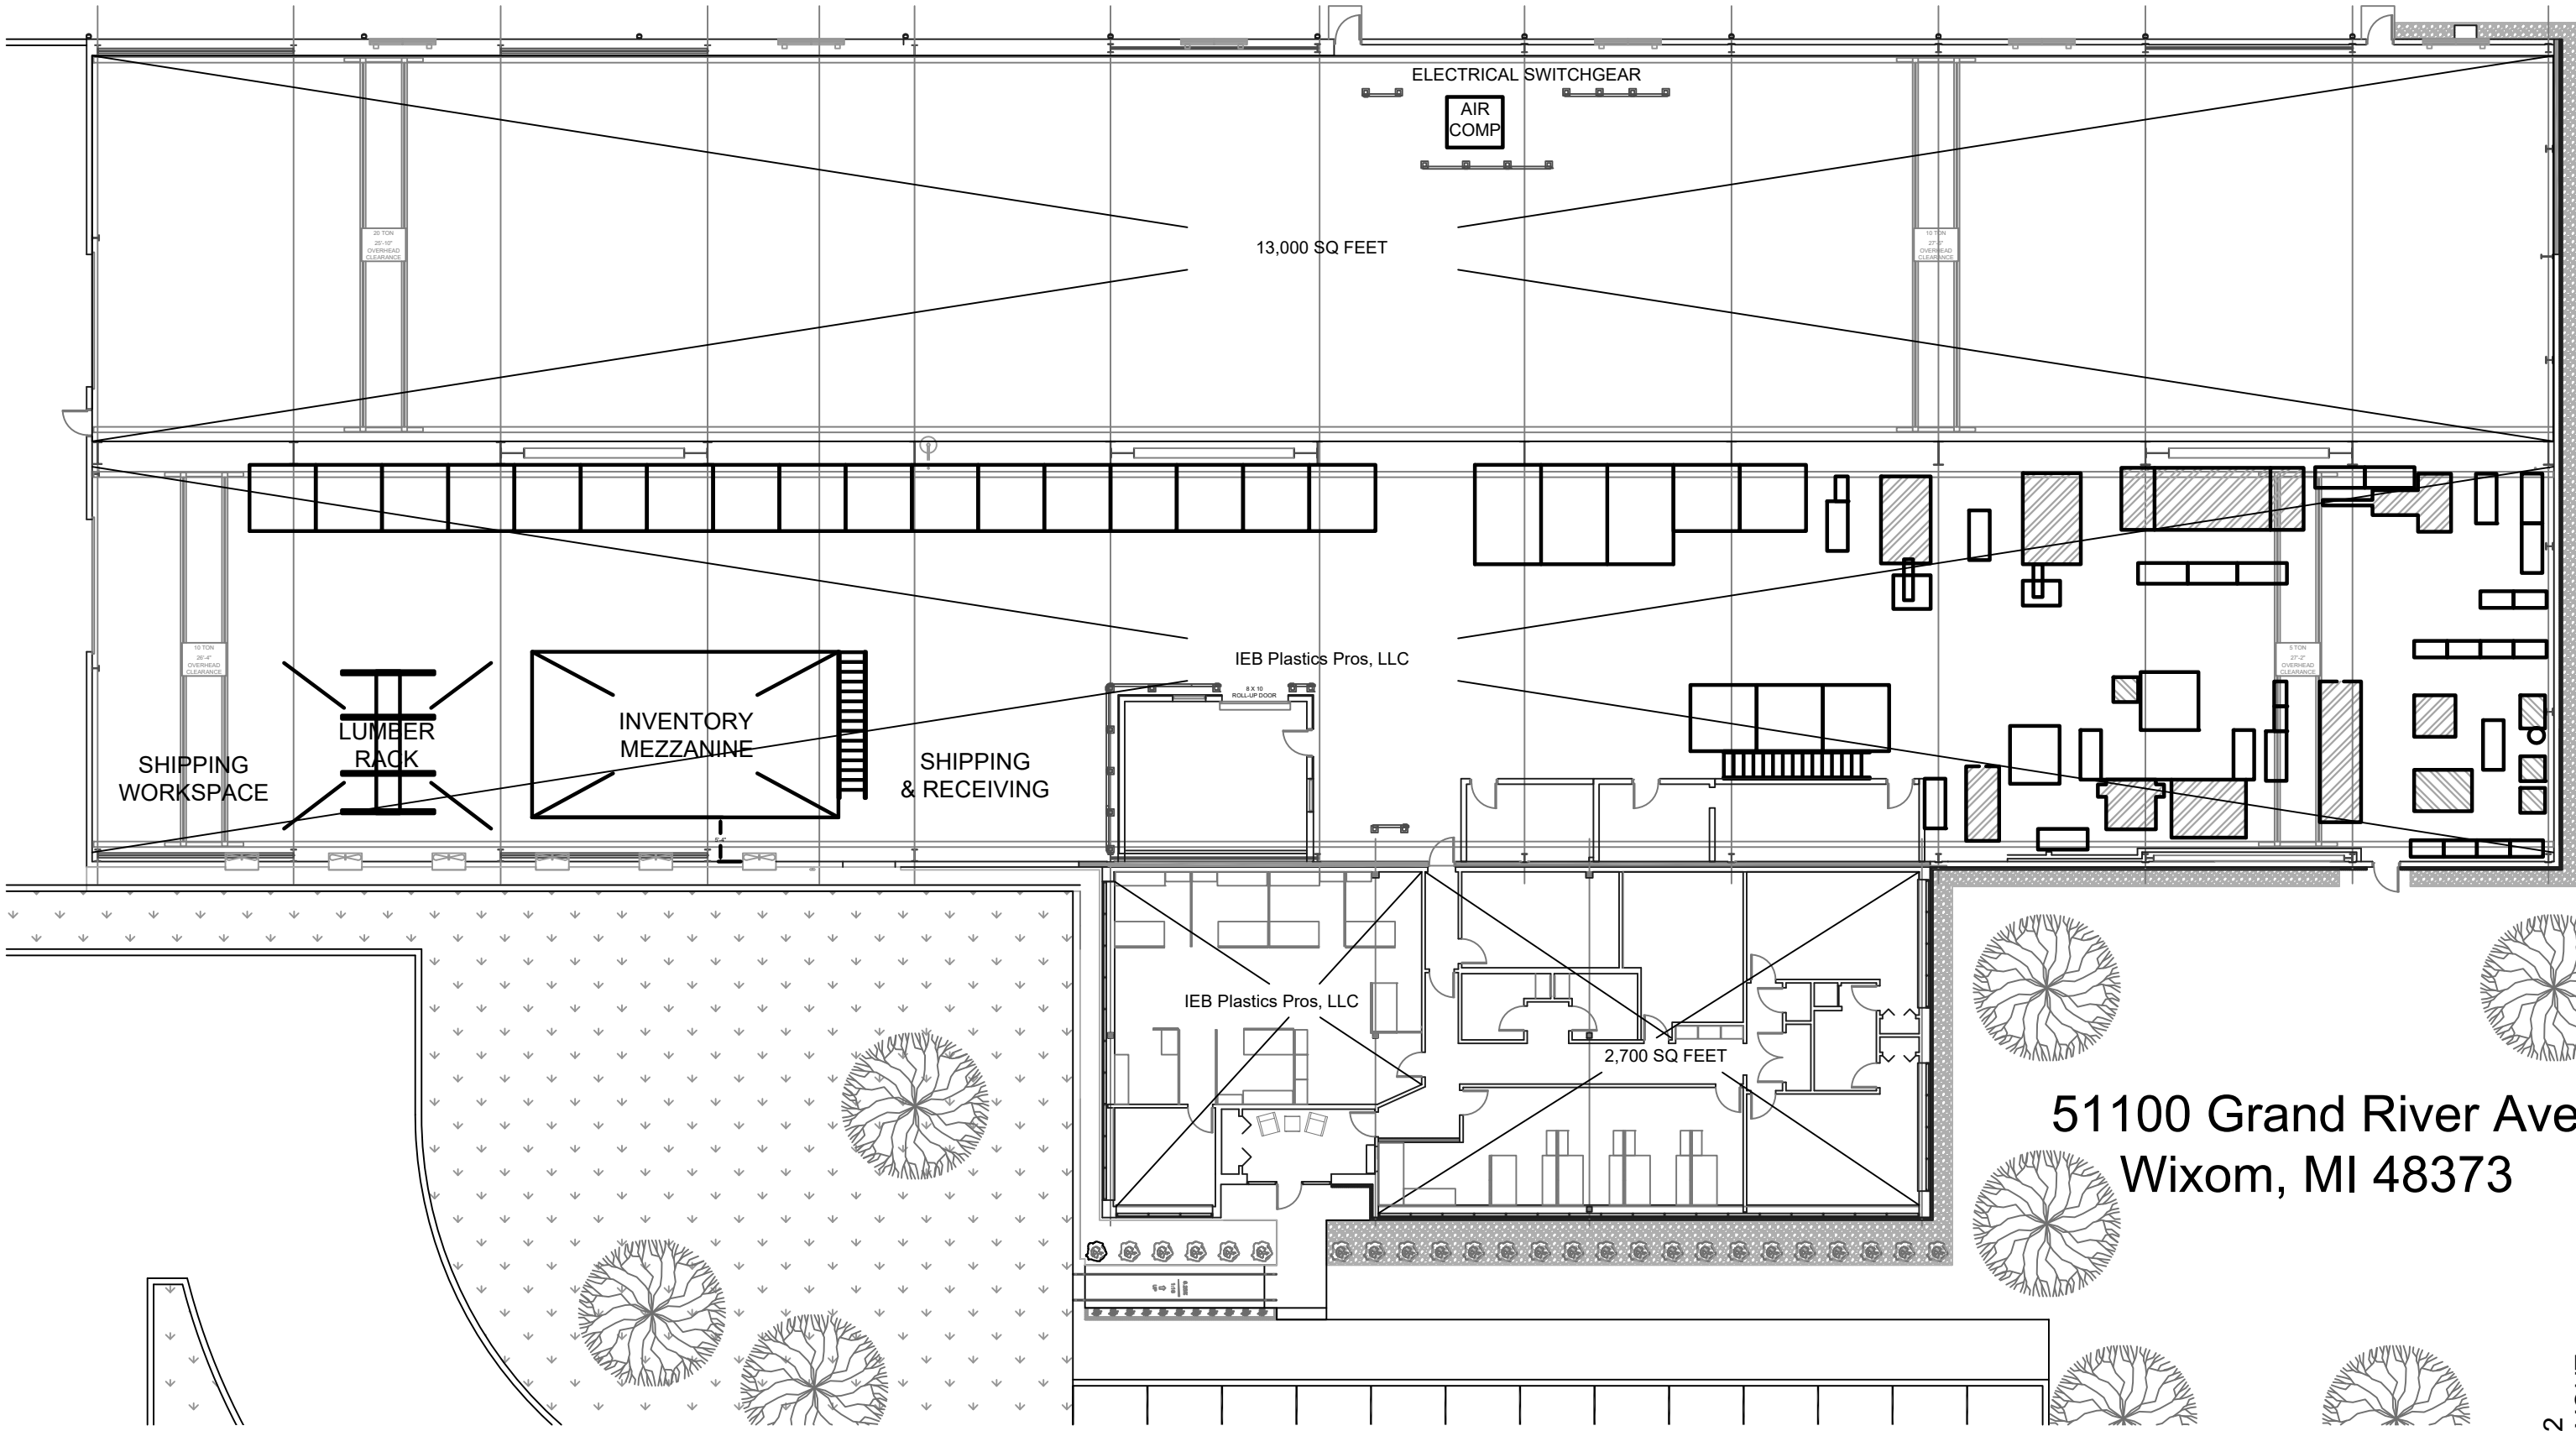

NORTH ELEVATION

SOUTH ELEVATION

WEST ELEVATION

51100 Grand River Ave
Wixom, MI 48373

SHEET 1
SITE

13,000 SQ FEET

ELECTRICAL SWITCHGEAR

AIR COMP

SHIPPING WORKSPACE

LUMBER RACK

INVENTORY MEZZANINE

SHIPPING & RECEIVING

IEB Plastics Pros, LLC

IEB Plastics Pros, LLC

2,700 SQ FEET

51100 Grand River Ave
Wixom, MI 48373

IEB Plastics Pros, LLC

2,700 SQ FEET

**51100 Grand River Ave
Wixom, MI 48373**

**SHEET 4
OFFICE LAYOUT**