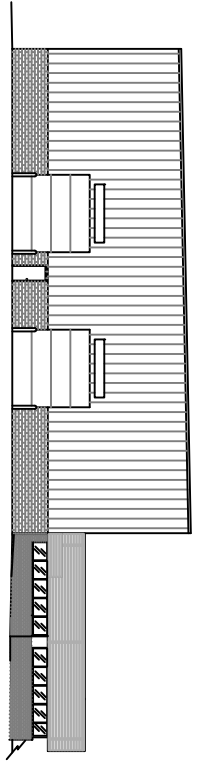

NORTH ELEVATION

SOUTH ELEVATION

WEST ELEVATION

51100 Grand River Ave
Wixom, MI 48373

SHEET 1
SITE

13,000 SQ FEET

ELECTRICAL SWITCHGEAR

AIR COMP