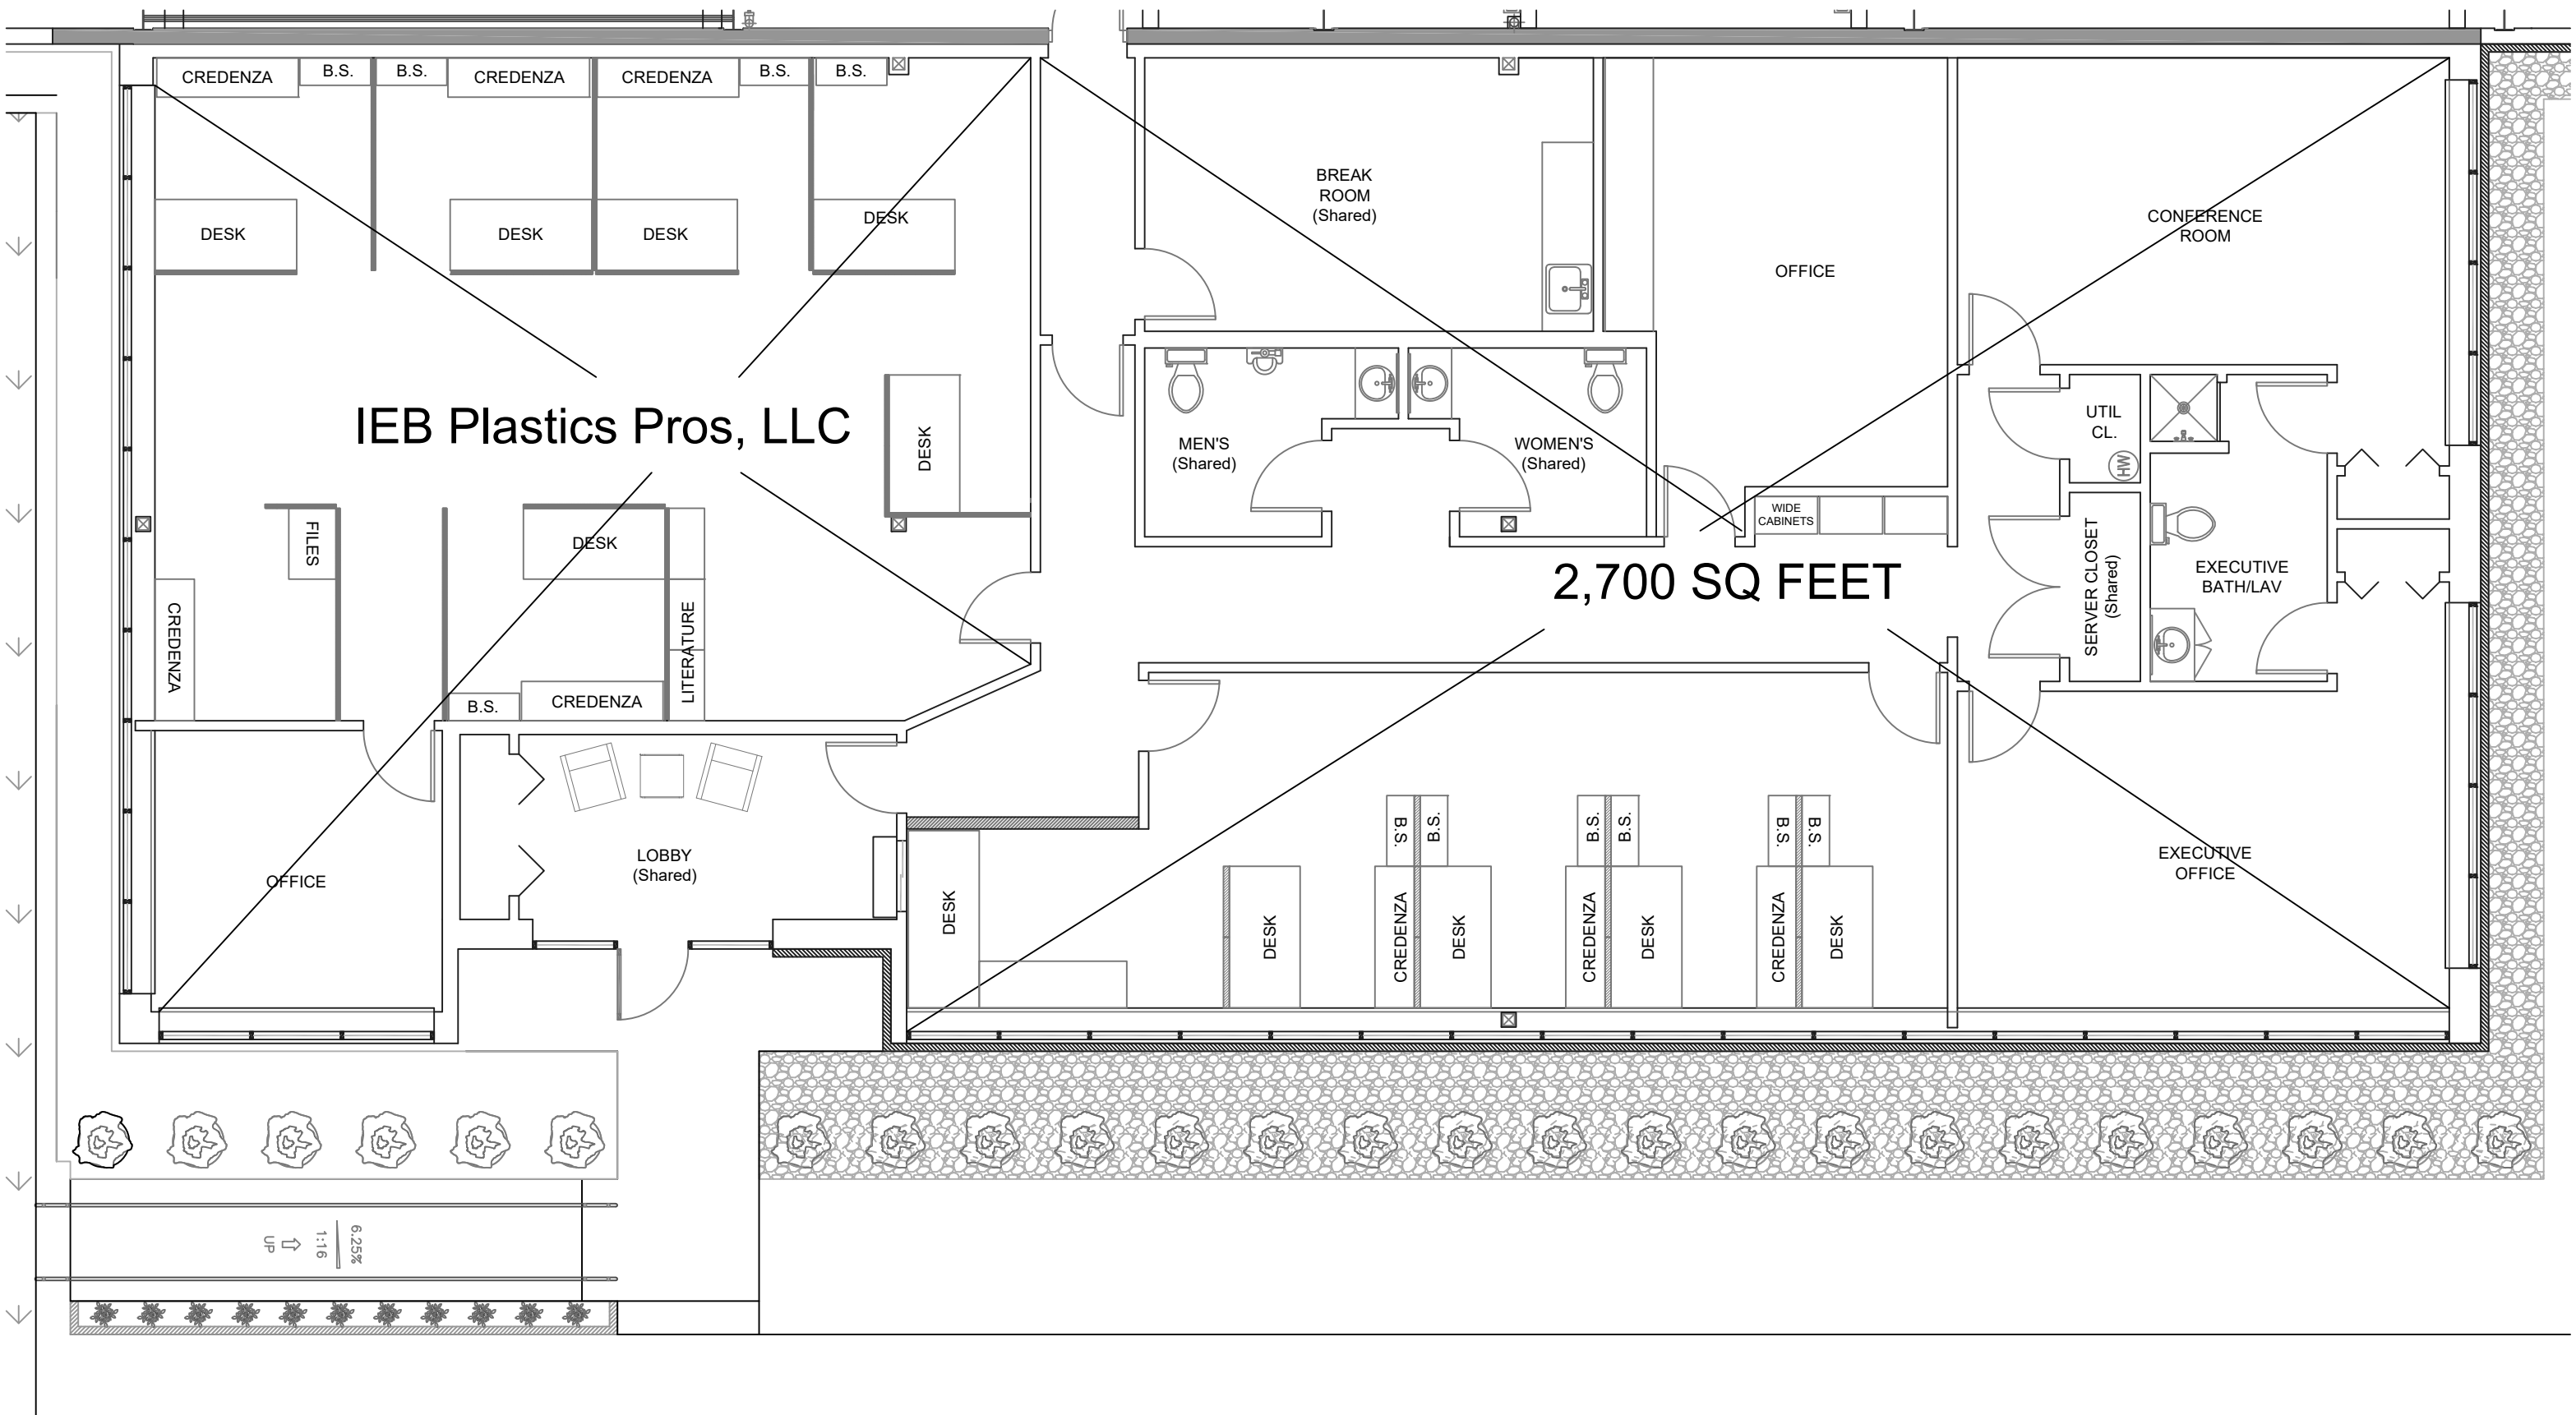

SHIPPING WORKSPACE

LUMBER RACK

INVENTORY MEZZANINE

SHIPPING & RECEIVING

IEB Plastics Pros, LLC

IEB Plastics Pros, LLC

2,700 SQ FEET

51100 Grand River Ave
Wixom, MI 48373

IEB Plastics Pros, LLC

2,700 SQ FEET

**51100 Grand River Ave
Wixom, MI 48373**

**SHEET 4
OFFICE LAYOUT**