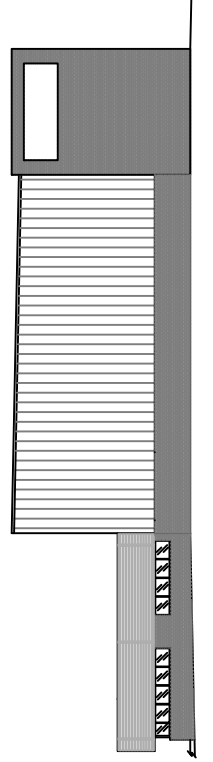

NORTH ELEVATION

SOUTH ELEVATION

WEST ELEVATION

51100 Grand River Ave
Wixom, MI 48373

SHEET 1
SITE

13,000 SQ FEET

ELECTRICAL SWITCHGEAR

AIR COMP

IEB Plastics Pros, LLC

2,700 SQ FEET

**51100 Grand River Ave
Wixom, MI 48373**

**SHEET 4
OFFICE LAYOUT**