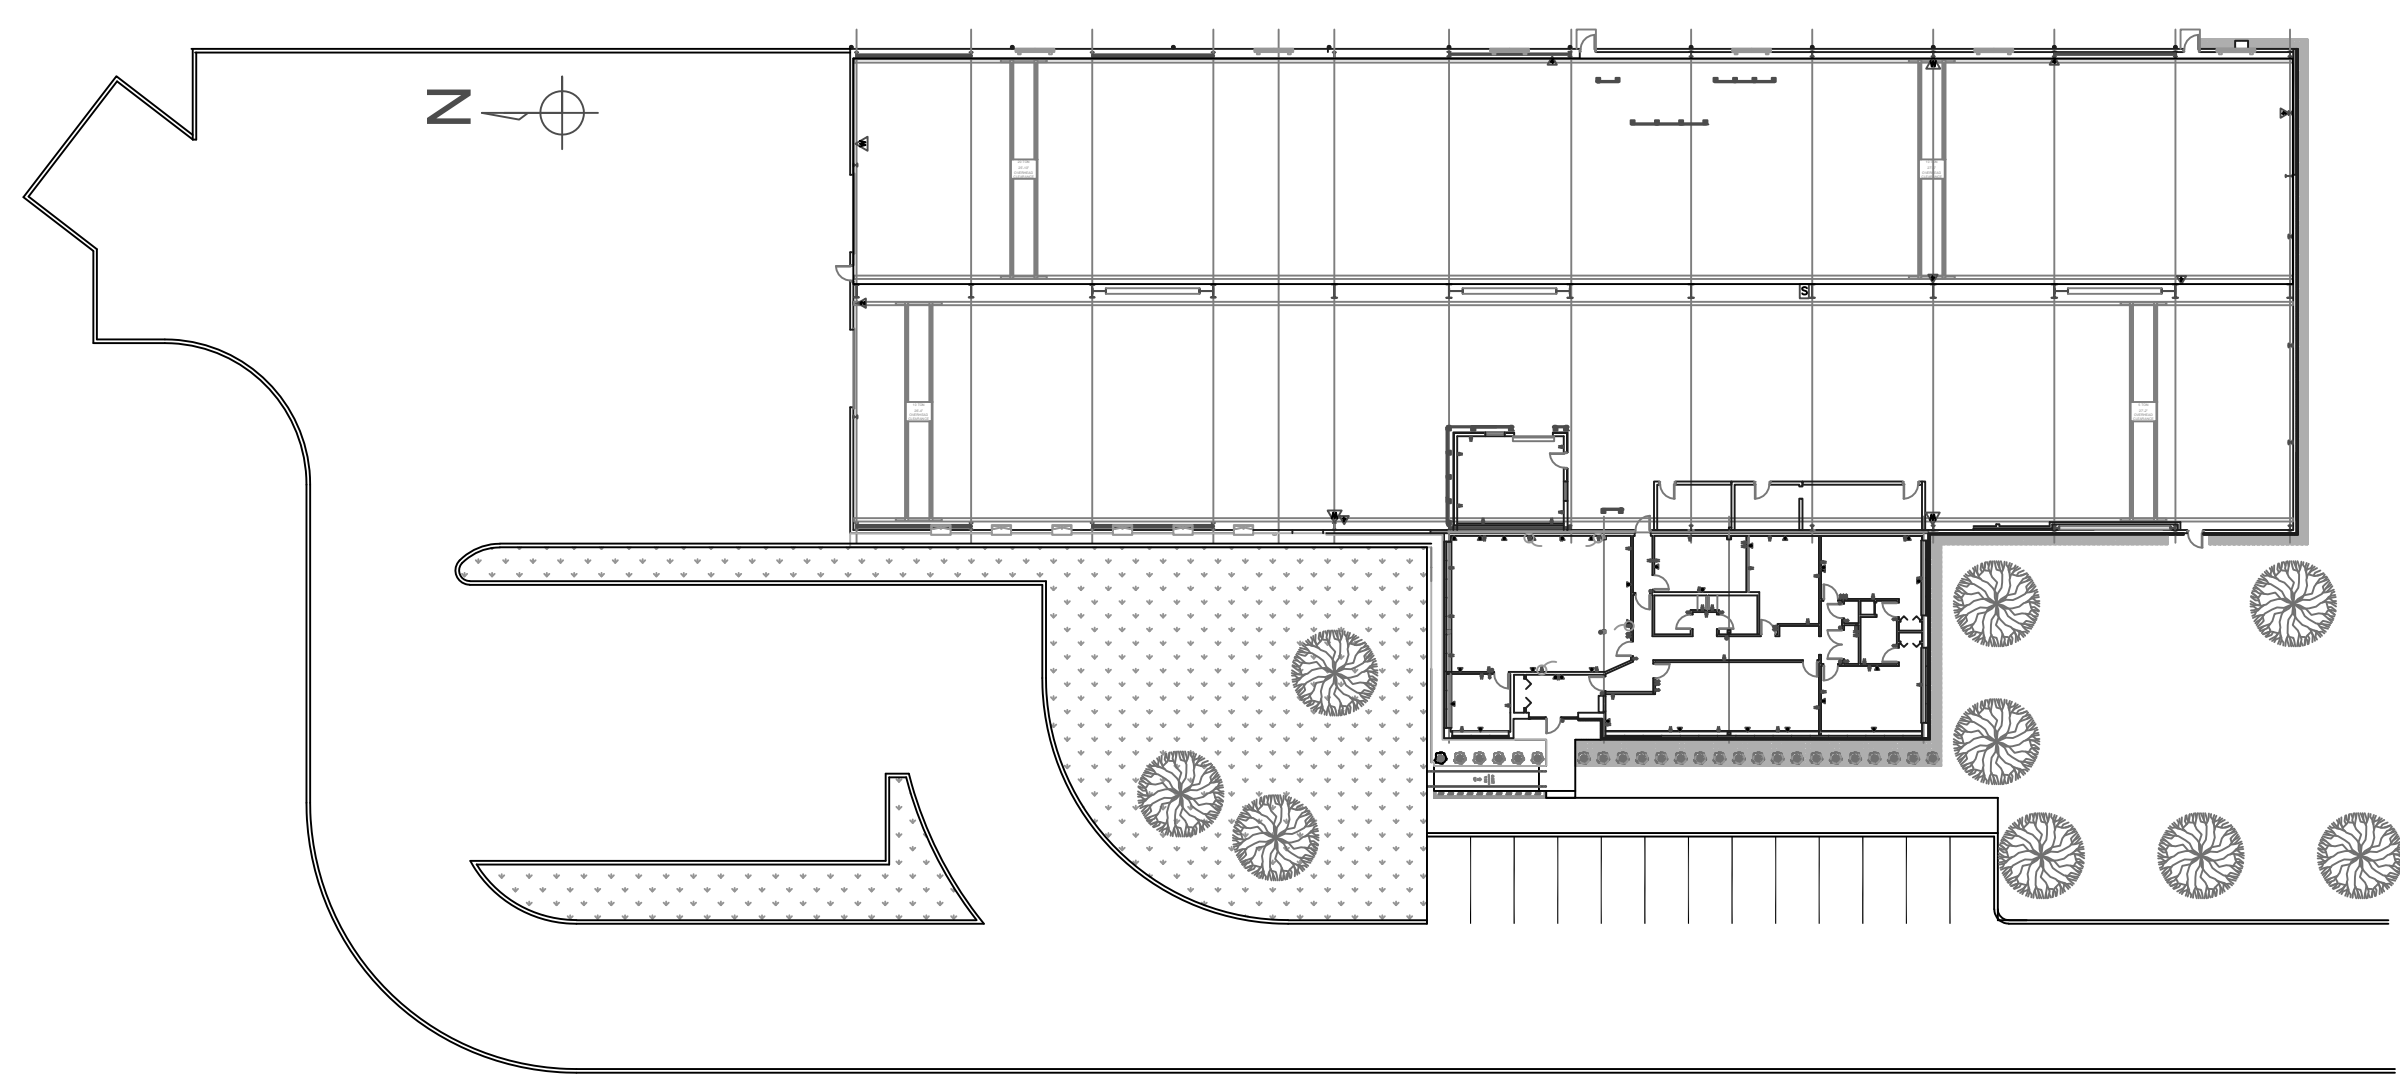

NORTH ELEVATION

SOUTH ELEVATION

WEST ELEVATION

51100 Grand River Ave
Wixom, MI 48373

SHEET 1
SITE

13,000 SQ FEET

ELECTRICAL SWITCHGEAR

AIR COMP

SHIPPING WORKSPACE

LUMBER RACK

INVENTORY MEZZANINE

SHIPPING & RECEIVING

IEB Plastics Pros, LLC

IEB Plastics Pros, LLC

2,700 SQ FEET

51100 Grand River Ave
Wixom, MI 48373

IEB Plastics Pros, LLC

2,700 SQ FEET

**51100 Grand River Ave
Wixom, MI 48373**

**SHEET 4
OFFICE LAYOUT**