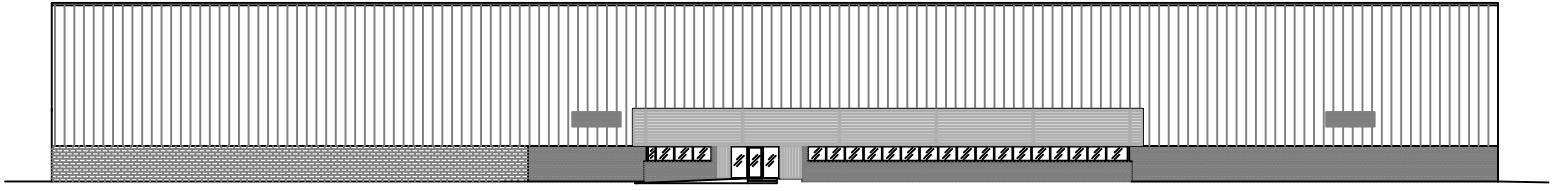

NORTH ELEVATION

SOUTH ELEVATION

WEST ELEVATION

51100 Grand River Ave
Wixom, MI 48373

SHEET 1
SITE

13,000 SQ FEET

ELECTRICAL SWITCHGEAR

AIR COMP

SHIPPING WORKSPACE

LUMBER RACK

INVENTORY MEZZANINE

SHIPPING & RECEIVING

IEB Plastics Pros, LLC

IEB Plastics Pros, LLC

2,700 SQ FEET

51100 Grand River Ave
Wixom, MI 48373

IEB Plastics Pros, LLC

2,700 SQ FEET

**51100 Grand River Ave
Wixom, MI 48373**

**SHEET 4
OFFICE LAYOUT**