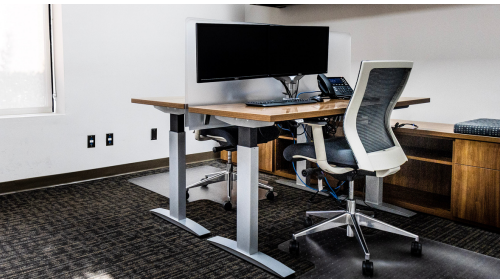

## ABOUT THE MEMBERSHIP

Upgrade to a team office to nurture your growing business with unlimited access to an office space that is secure and all your own. Your team office includes dual desktop monitors, virtual office and business services (including a dedicated phone line, business address, and a virtual receptionist), and secure storage. Access Workspace amenities, such as free locally-brewed coffee, snacks, wifi, and member-only events. A team office at Workspace is similar to leasing an office space but with more flexibility, affordability, amenities, and convenience.

## TEAM OFFICES INCLUDE:

- Multiple Workstations (2-4 per office)
- 24/7 Access and Unlimited use per month
- Exclusive access to office (with lock)
- Dual Desktop Monitors and secure in-office storage
- Use of : Internet, Copy/Print, Coffee, Parking , Mail/Phone, Access to Member Only Events
- 4 hours of meeting room time per week
- 4 free guest day passes per month; additional guest passes at Member rates