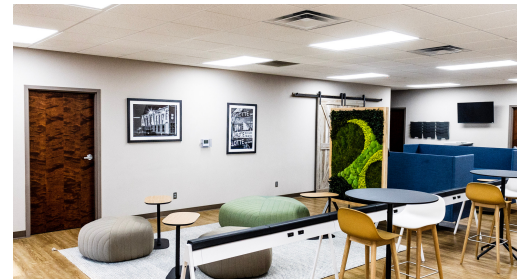

## ABOUT THE MEMBERSHIP

Upgrade to a team office to nurture your growing business with unlimited access to an office space that is secure and all your own. Your team office includes dual desktop monitors, virtual office and business services (including a dedicated phone line, business address, and a virtual receptionist), and secure storage. Access Workspace amenities, such as free locally-brewed coffee, snacks, wifi, and member-only events. A team office at Workspace is similar to leasing an office space but with more flexibility, affordability, amenities, and convenience.

## TEAM OFFICES INCLUDE:

- Multiple Workstations (2-4 per office)
- 24/7 Access and Unlimited use per month
- Exclusive access to office (with lock)
- Dual Desktop Monitors and secure in-office storage
- Use of : Internet, Copy/Print, Coffee, Parking , Mail/Phone, Access to Member Only Events
- 4 hours of meeting room time per week
- 4 free guest day passes per month; additional guest passes at Member rates