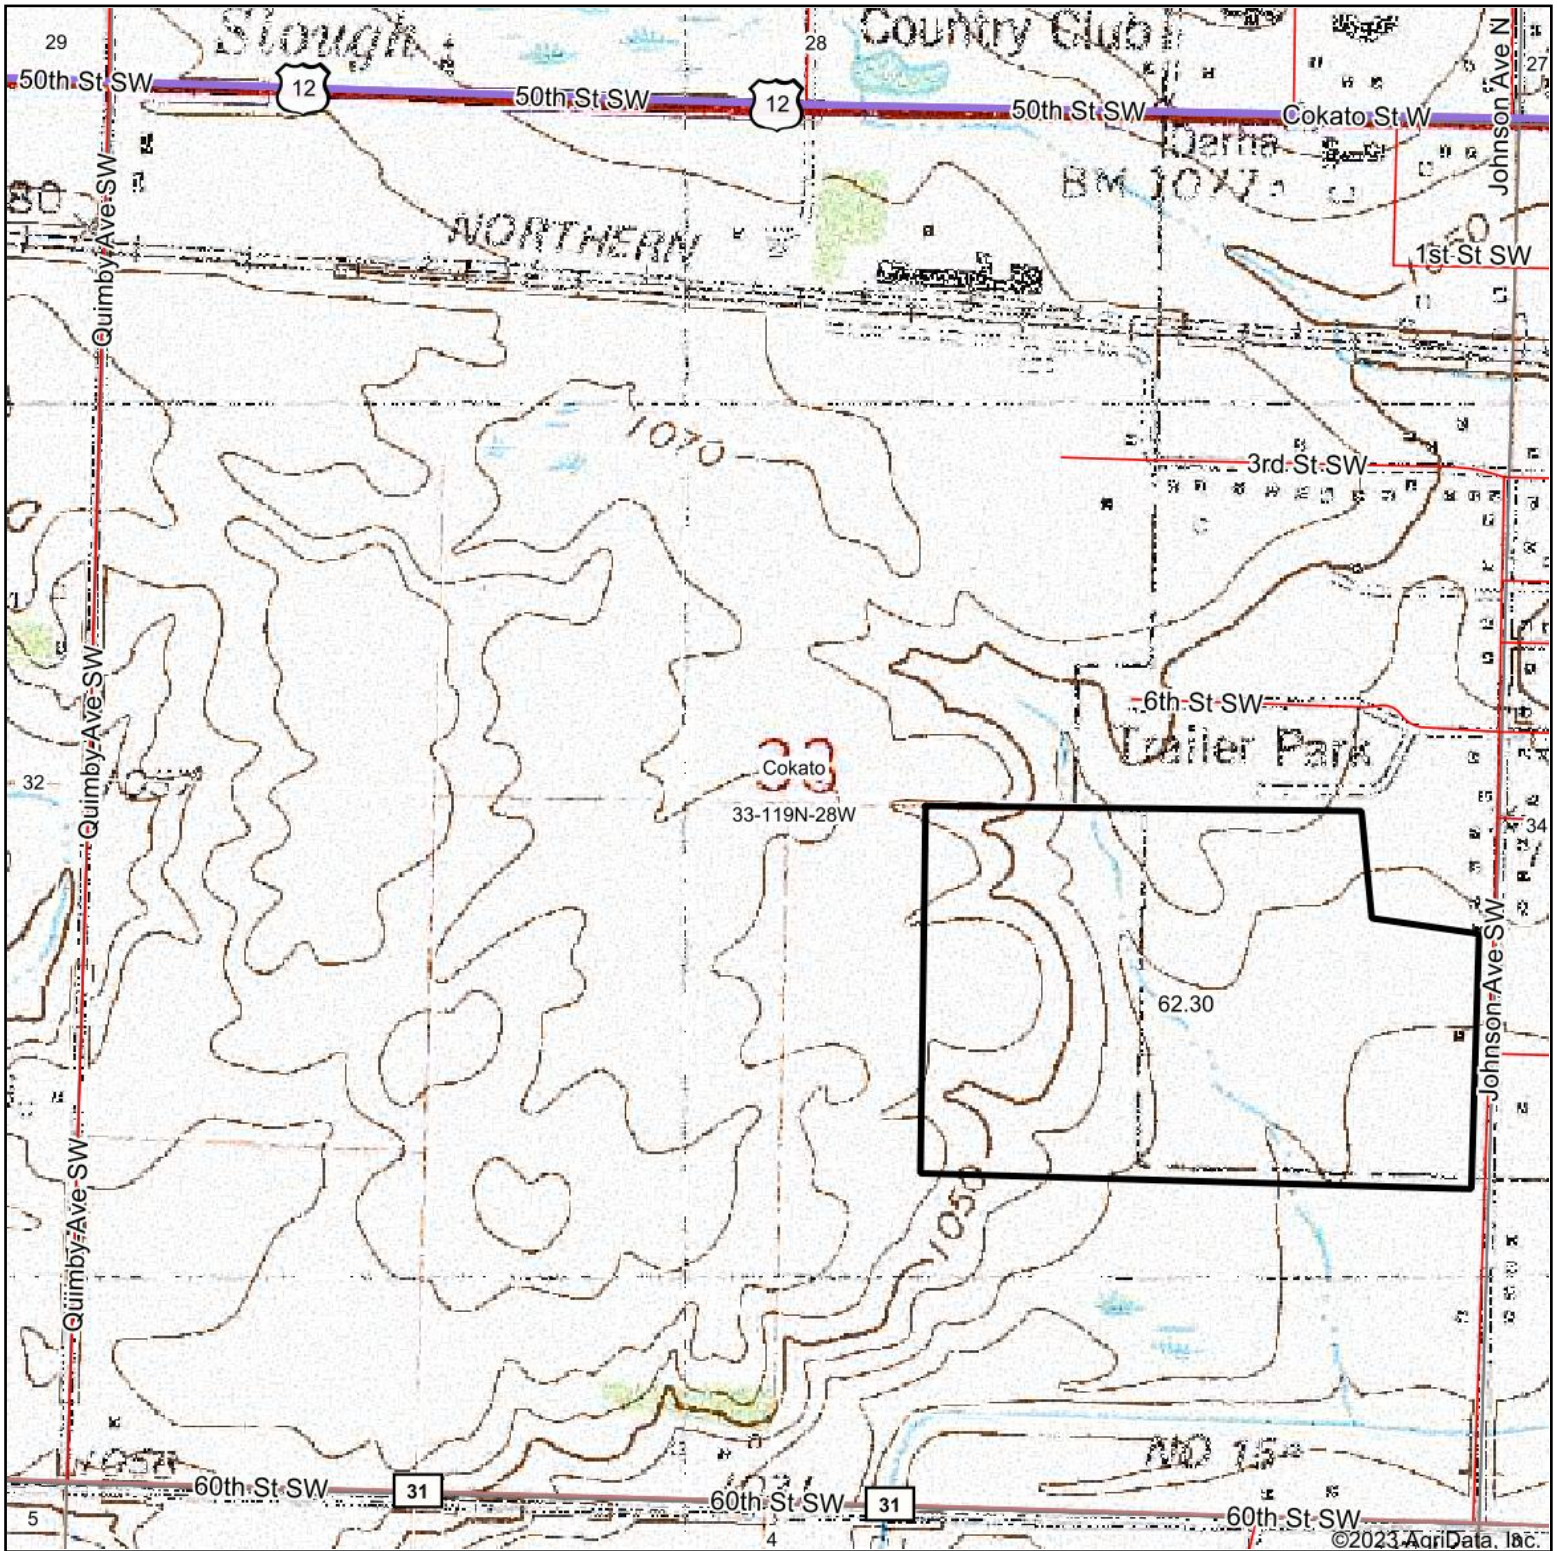

Topography Map

©2023 AgriData, Inc.

NATIONAL LAND REALTY

Maps Provided By:

© AgriData, Inc. 2023

www.AgriDataInc.com

Map Center: 45° 4' 23.2, -94° 12' 20.56

33-119N-28W
Wright County
Minnesota

12/8/2023