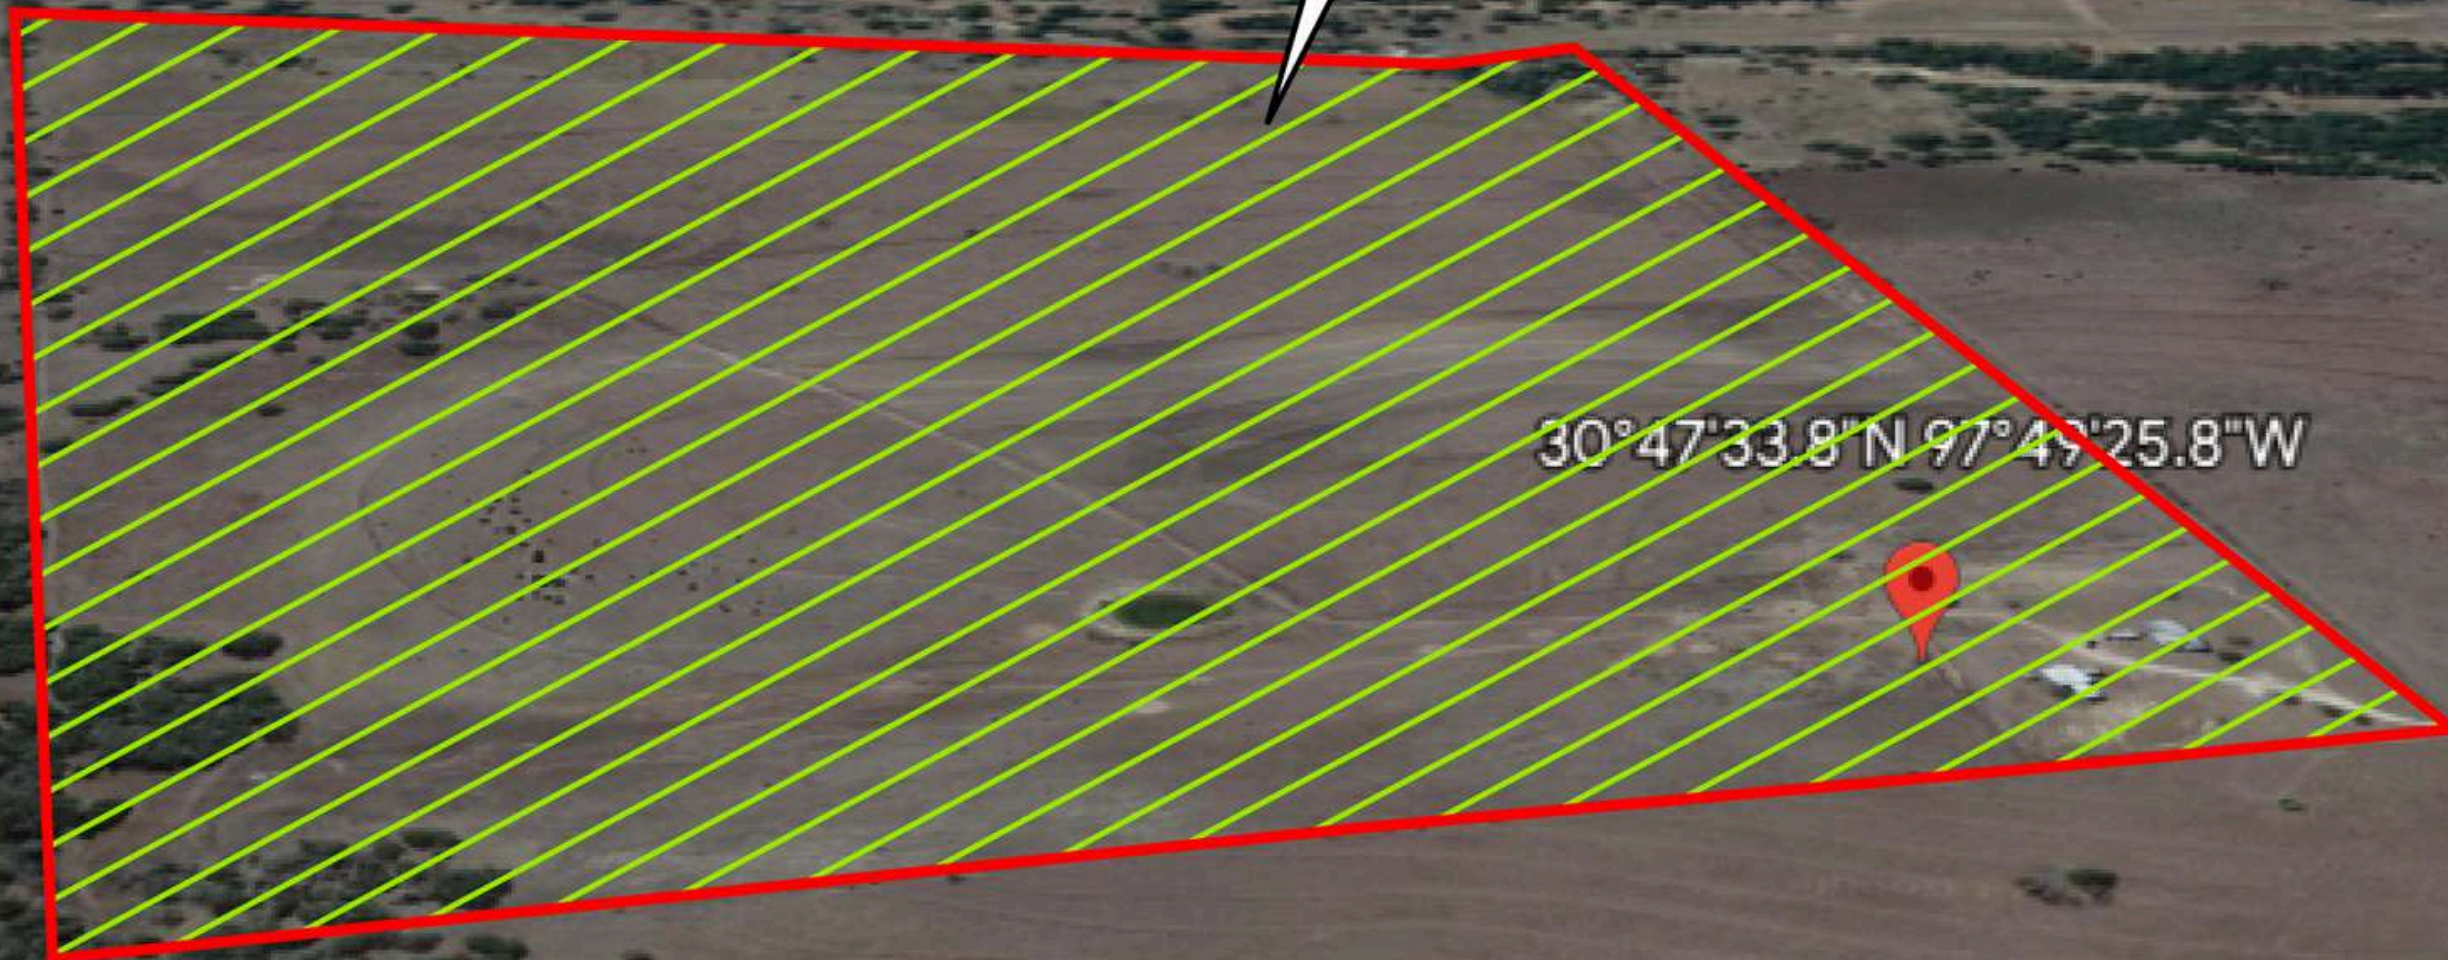

600 CR 242 GEORGETOWN TEXAS 78633

LAND-STAR

Oak Grove Cumberland
Presbyterian Church

Light

Subject Site
189.79 Acres

30°47'33.8"N 97°49'25.8"W

LAND-STAR

Overview

- 1. Property Information**
- 2. Survey**
- 3. Drive Time**
- 4. Gallery**
- 5. Contact Us**

LAND-STAR

PROPERTY INFORMATION

 **ADDRESS** 600 CR 242 GEORGETOWN TX 78633

 **INTERSECTION** COUNTY ROAD 242

 **SCHOOL DISTRICT** Florance ISD

 **SITE AREA ACREAGE** 189.79 Acres

 **SITE AREA SFT** 8,267,252 SFT

 **COUNTY / CITY / STATE** WILLIAMSON/GEORGETOWN/ TEXAS

 **CURRENT ZONING** -

 **CURRENT USE** RAW LAND

 **POTENTIAL USES** Residential/ Commercial

LAND-STAR

DRIVE TIME

RONALD REAGAN

RONALD REAGAN - 7.8 MILES - 16 MIN

N-HIGHWAY 183

RONALD REAGAN - 7.8 MILES - 16 MIN

ANDICE GENERAL STORE

ANDICE GENERAL STORE - 4.4 MILES - 6 MIN
VENKAT(VICTOR) GOTTIPATI | VENKAT@LAND-STAR.US