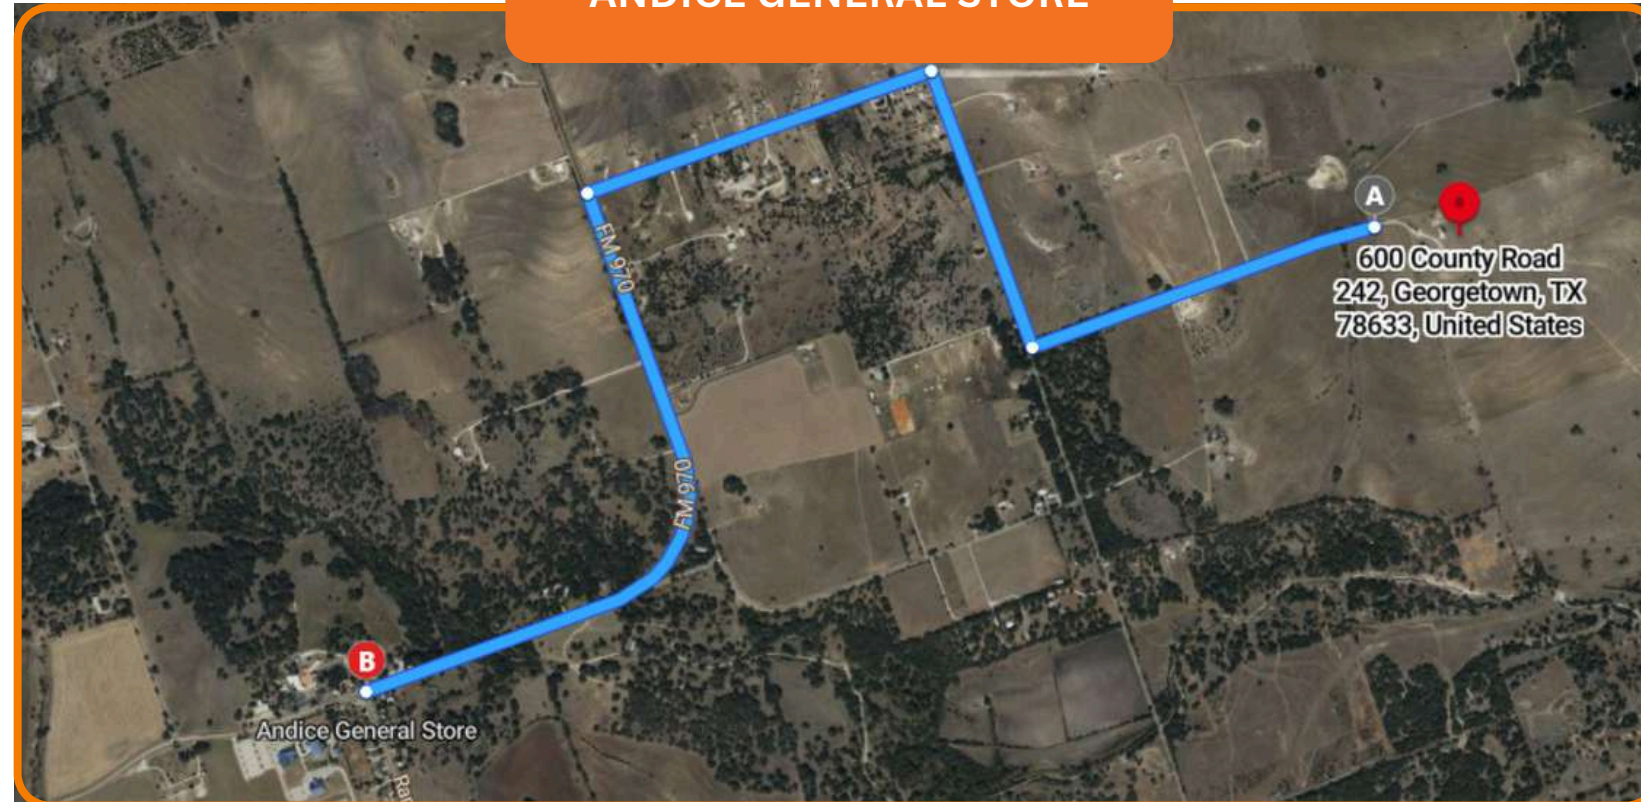

LAND-STAR

DRIVE TIME

RONALD REAGAN

RONALD REAGAN - 7.8 MILES - 16 MIN

N-HIGHWAY 183

RONALD REAGAN - 7.8 MILES - 16 MIN

ANDICE GENERAL STORE

ANDICE GENERAL STORE - 4.4 MILES - 6 MIN
VENKAT(VICTOR) GOTTIPATI | VENKAT@LAND-STAR.US