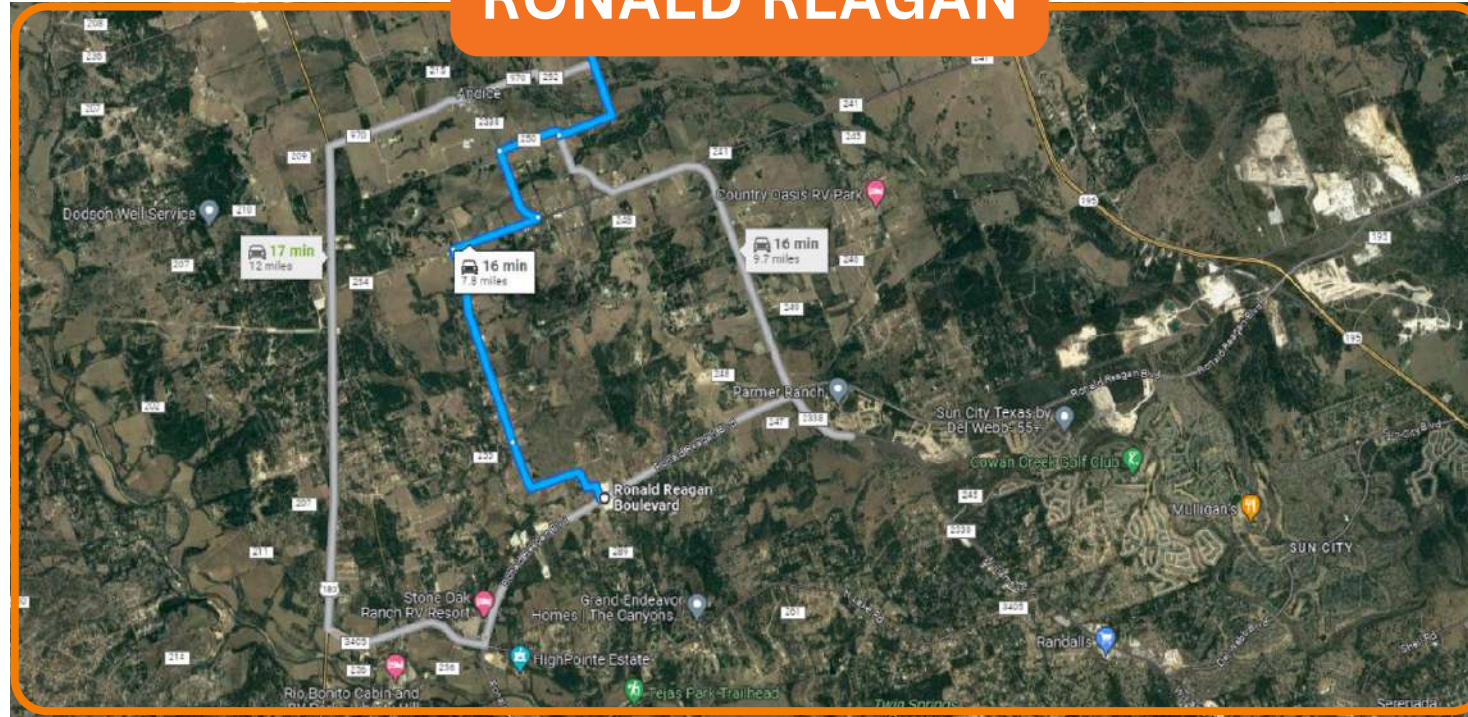

- 1. Property Information**
- 2. Survey**
- 3. Drive Time**
- 4. Gallery**
- 5. Contact Us**

LAND-STAR

PROPERTY INFORMATION

 **ADDRESS** 600 CR 242 GEORGETOWN TX 78633

 **INTERSECTION** COUNTY ROAD 242

 **SCHOOL DISTRICT** Florance ISD

LAND-STAR

DRIVE TIME

RONALD REAGAN

RONALD REAGAN - 7.8 MILES - 16 MIN

N-HIGHWAY 183

RONALD REAGAN - 7.8 MILES - 16 MIN

ANDICE GENERAL STORE

ANDICE GENERAL STORE - 4.4 MILES - 6 MIN
VENKAT(VICTOR) GOTTIPATI | VENKAT@LAND-STAR.US