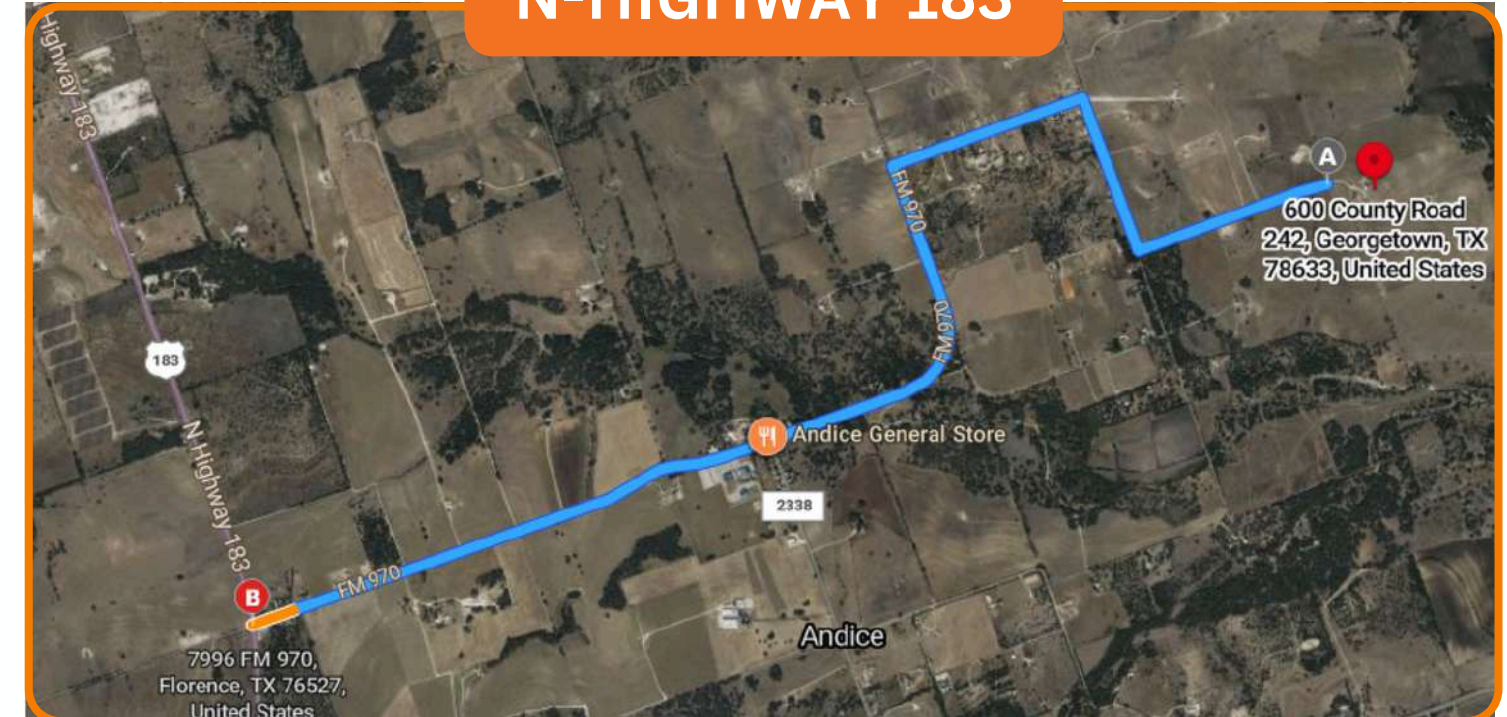

LAND-STAR

DRIVE TIME

RONALD REAGAN

RONALD REAGAN - 7.8 MILES - 16 MIN

N-HIGHWAY 183

RONALD REAGAN - 7.8 MILES - 16 MIN

ANDICE GENERAL STORE

ANDICE GENERAL STORE - 4.4 MILES - 6 MIN
VENKAT(VICTOR) GOTTIPATI | VENKAT@LAND-STAR.US