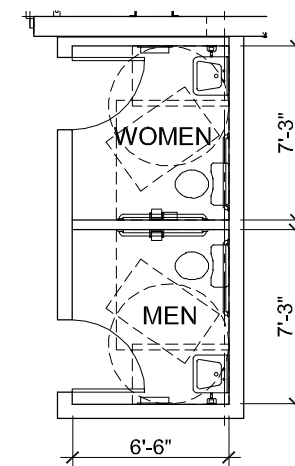

FLOOR PLAN - 1,901 SF

REMOTE RESTROOMS

KEY PLAN

ORLANDO - APOPKA COMMERCE CENTER
BUILDING #2

JUNE 29, 2023

APOPKA, FLORIDA

23036

EQT EXETER