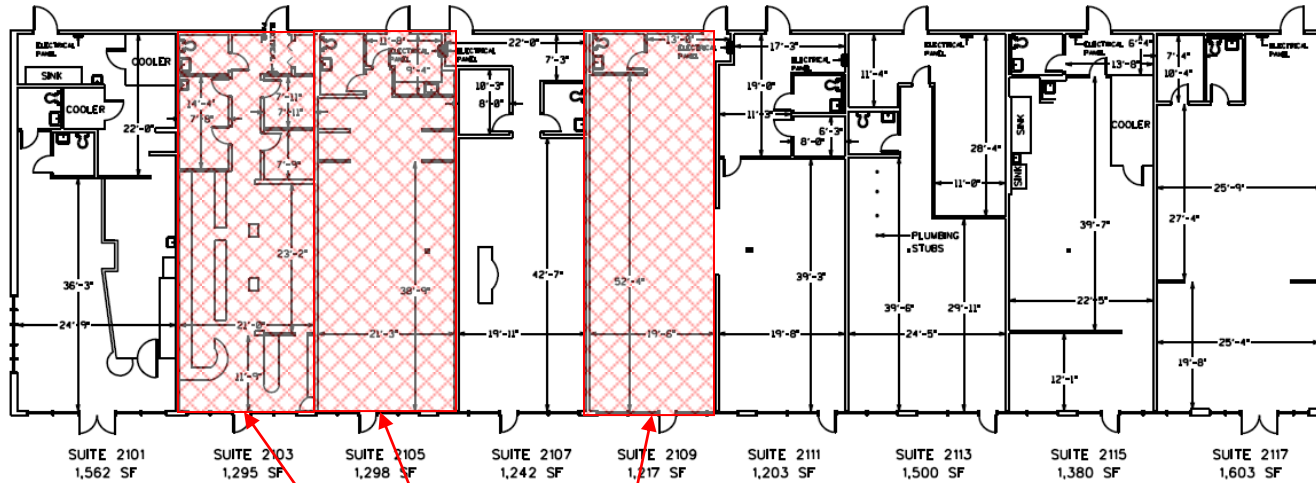

# Spaces for Lease

SHOPS ON THE BLVD  
 CATAWBA VALLEY BLVD  
 HICKORY NC  
 18,300 TOTAL SF

**AVAILABLE UNITS**

SUITE 2119  
 4,488 SF

SUITE 2125  
 1,512 SF