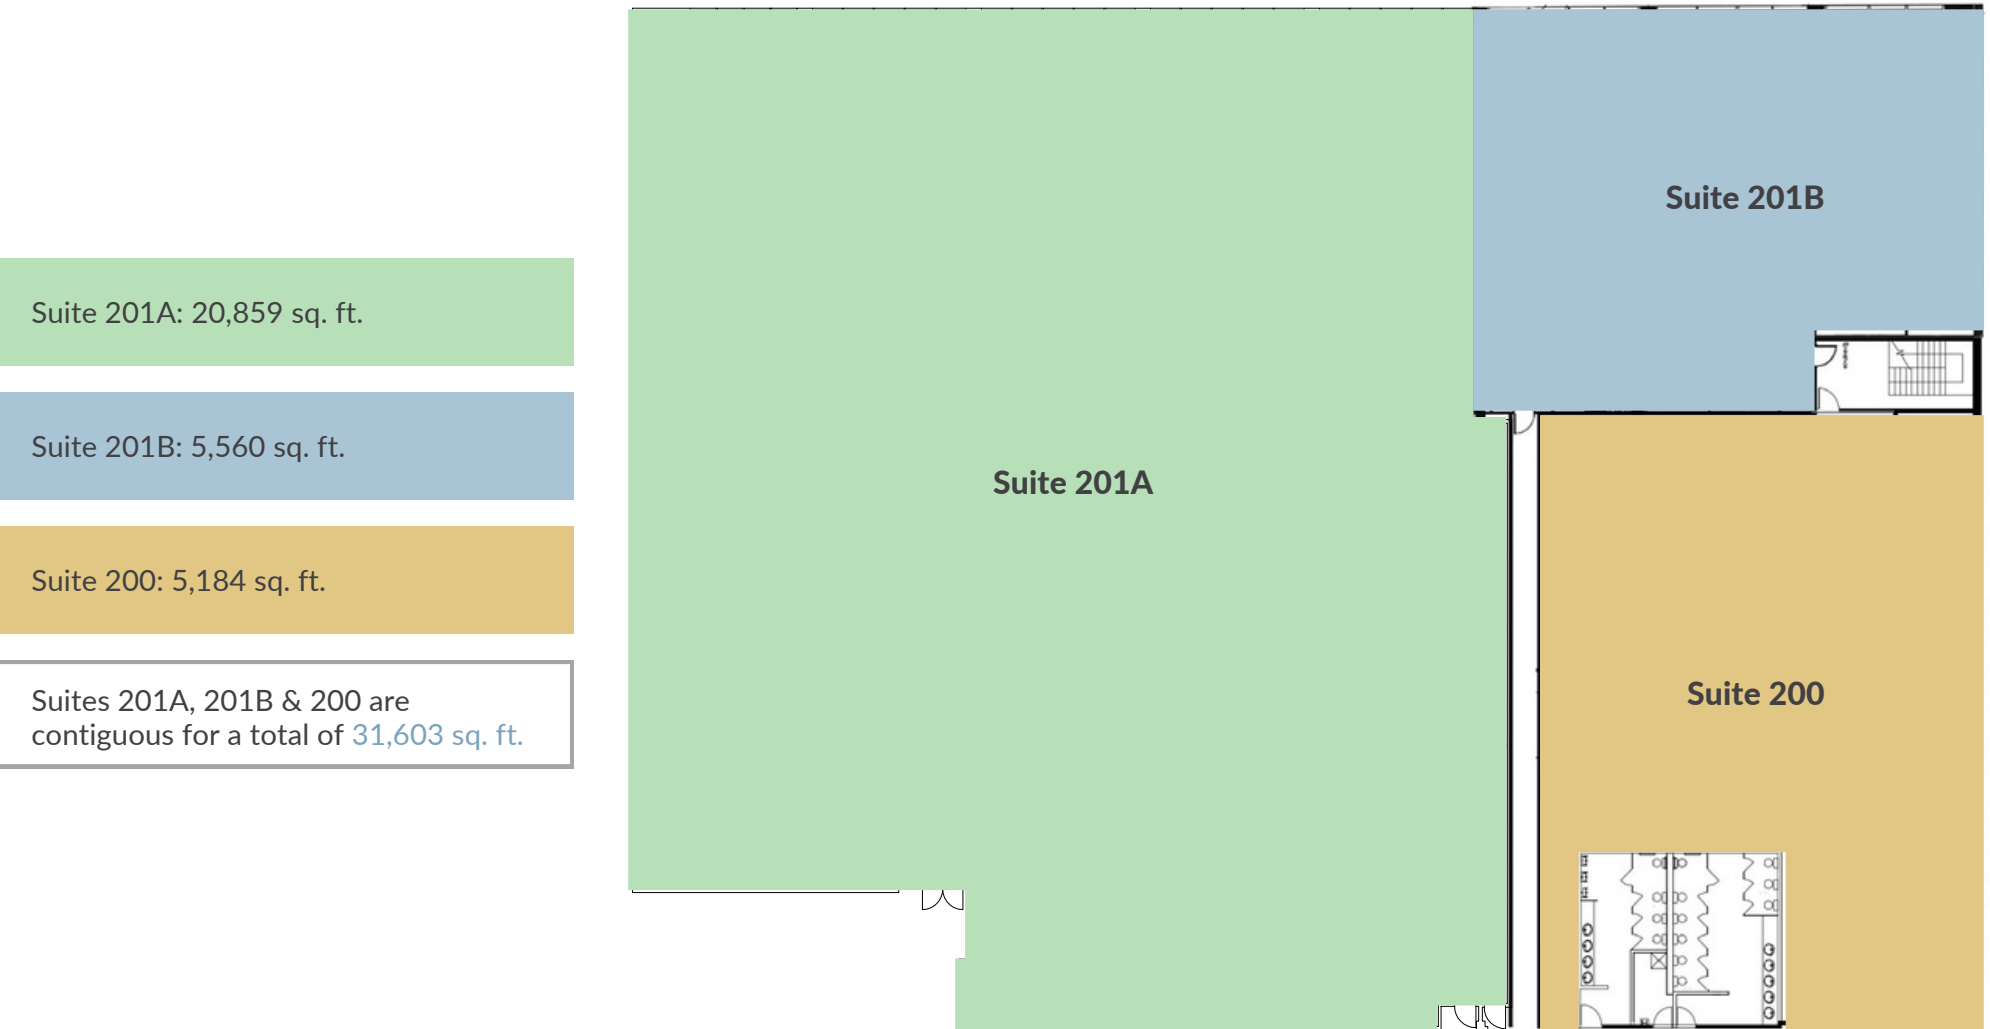

Multiple Opportunities

With suits ranging from 5,184 - 31,603 sf and signage available this space can easily suit the needs of businesses ranging in size. With the ability to combine or demise these units, we can create a space that is perfect for almost any new or expanding business.

Continued growth

This neighbourhood continues to grow substantially and is projected to see the population increase by 9.7% by 2026 with the number of households projected to reach over 44,000,

Site Plan

Site Plan

Note: Floor plans are not to scale. All sizes are estimates only and are subject to landlord's final approval and re-measurement.

[CLICK HERE TO SEE VIRTUAL TOUR](#)