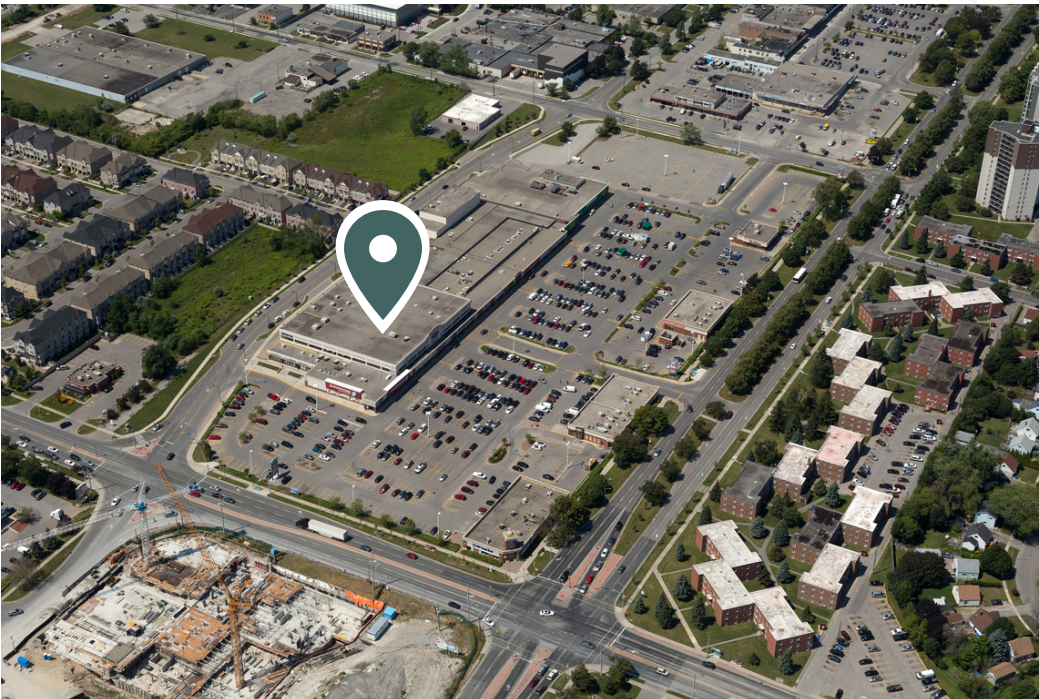

The Ultimate Location

Located in the Ajax downtown shopping district is First Capital's Harwood Plaza. This 216,544 sf open-air centre is easily accessible from Highway 401, and also features multiple Ajax transit stops, making it very accessible for everyone.

Surrounded by an expanding residential community, including two new residential towers adjacent to the centre, Harwood Plaza caters to over 124,500 people in a 5km radius with an average household income of over $115,200.

[Click here to view on Google](#)