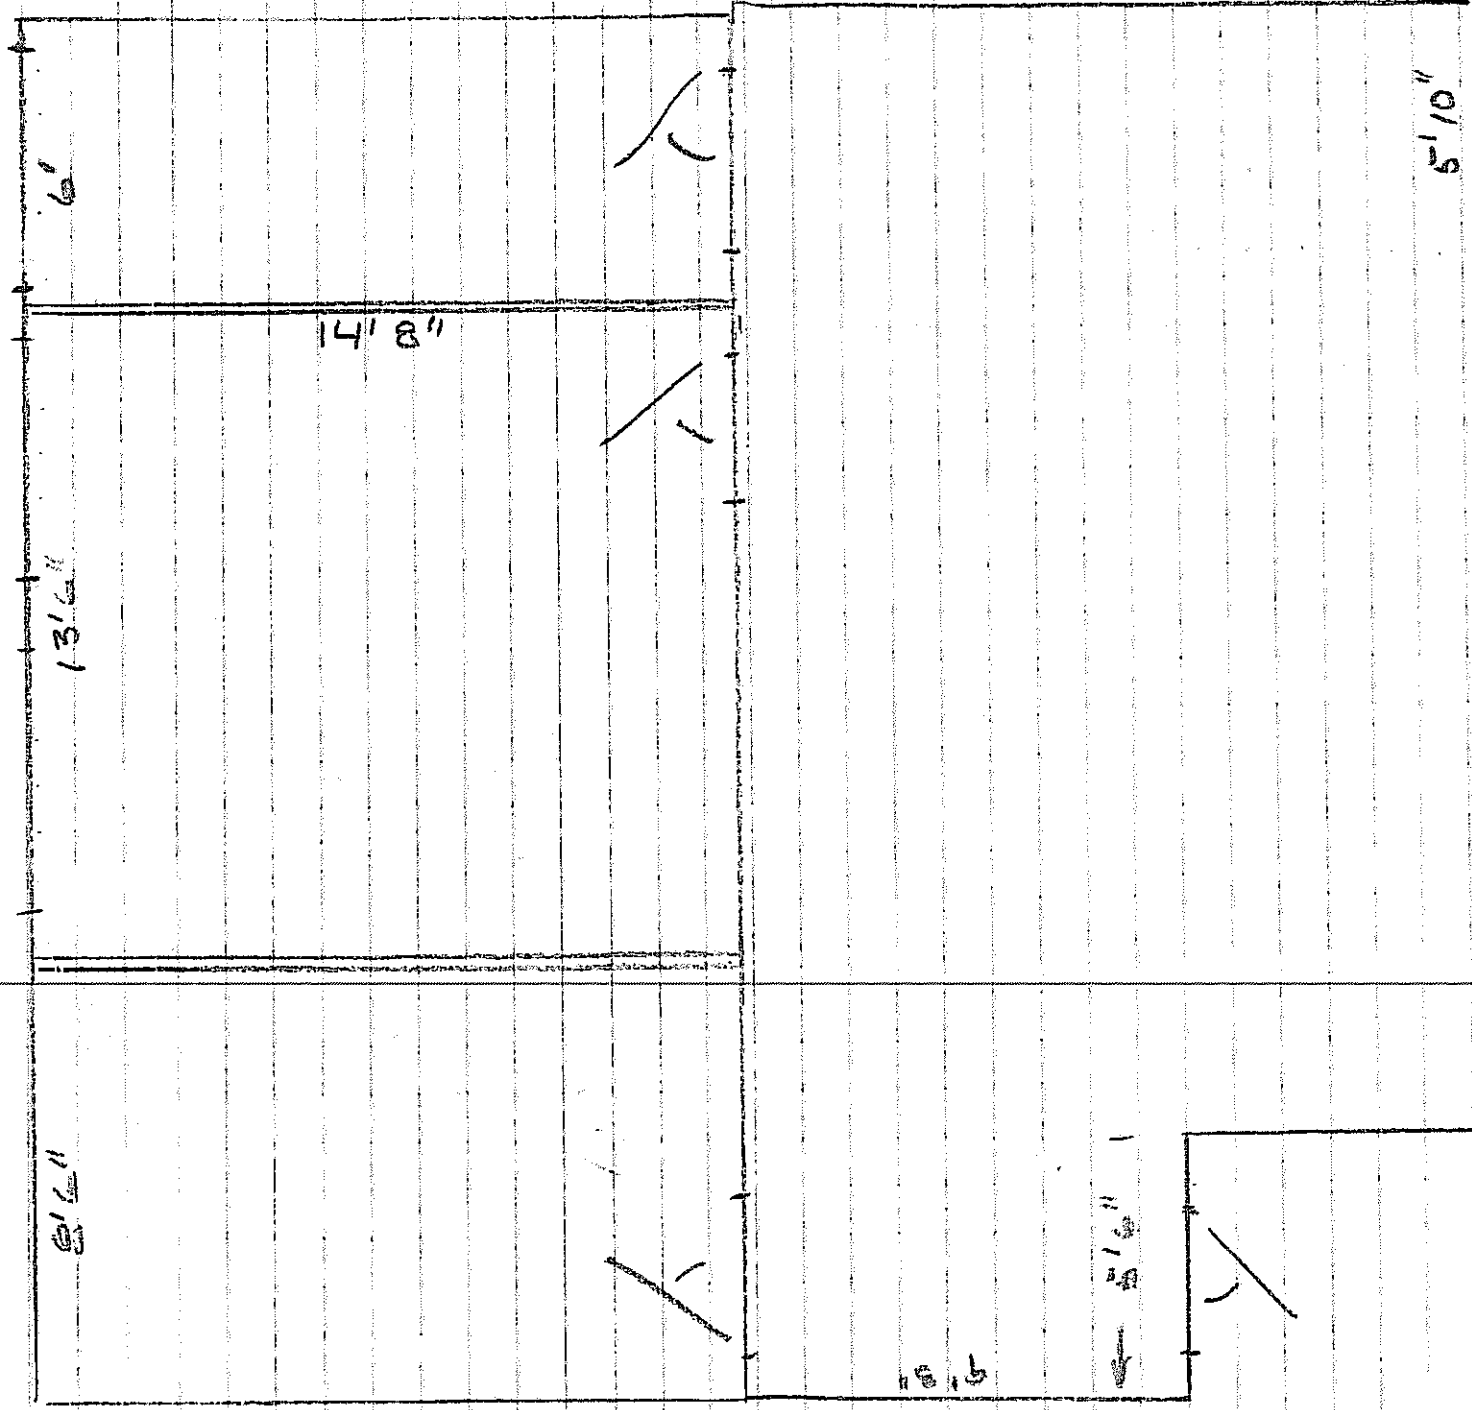

SPACE 203
440 POE ROAD

DOORS 30
WINDOWS 60

1100 Sq ft

20'