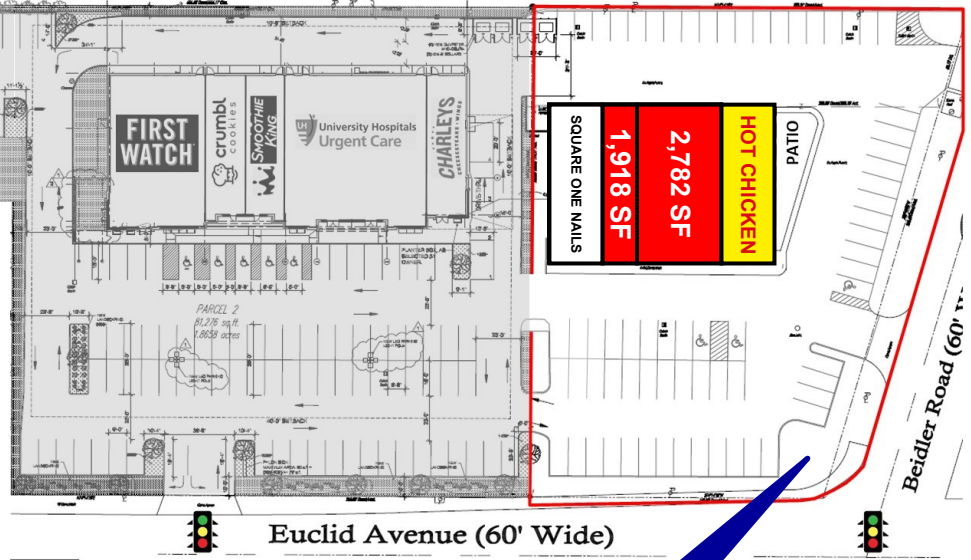

WILLO CORNER PLAZA

Eric Andrews Sr.
eric@usamgt.com
440-537-5758

Urban Cornacchione
urban@usamgt.com
440-479-8800

36099 EUCLID AVE. | WILLOUGHBY, OHIO

COMING SOON: DAVE'S HOT CHICKEN

Strip Center Space Available in Established Retail Corridor

**MAJOR
SIGNALIZED
INTERSECTION**

**MONUMENT
SIGNAGE
AVAILABLE**

Euclid Avenue (60' Wide)

Beidler Road (60' wide)

WILLO CORNER PLAZA

Eric Andrews Sr.
eric@usamgt.com
440-537-5758

Urban Cornacchione
urban@usamgt.com
440-479-8800

36099 EUCLID AVE. | WILLOUGHBY, OHIO

Neighboring Businesses:

Target, Giant Eagle, Regal Cinema, Lowe's, UH Lake West Hospital,
and many more...