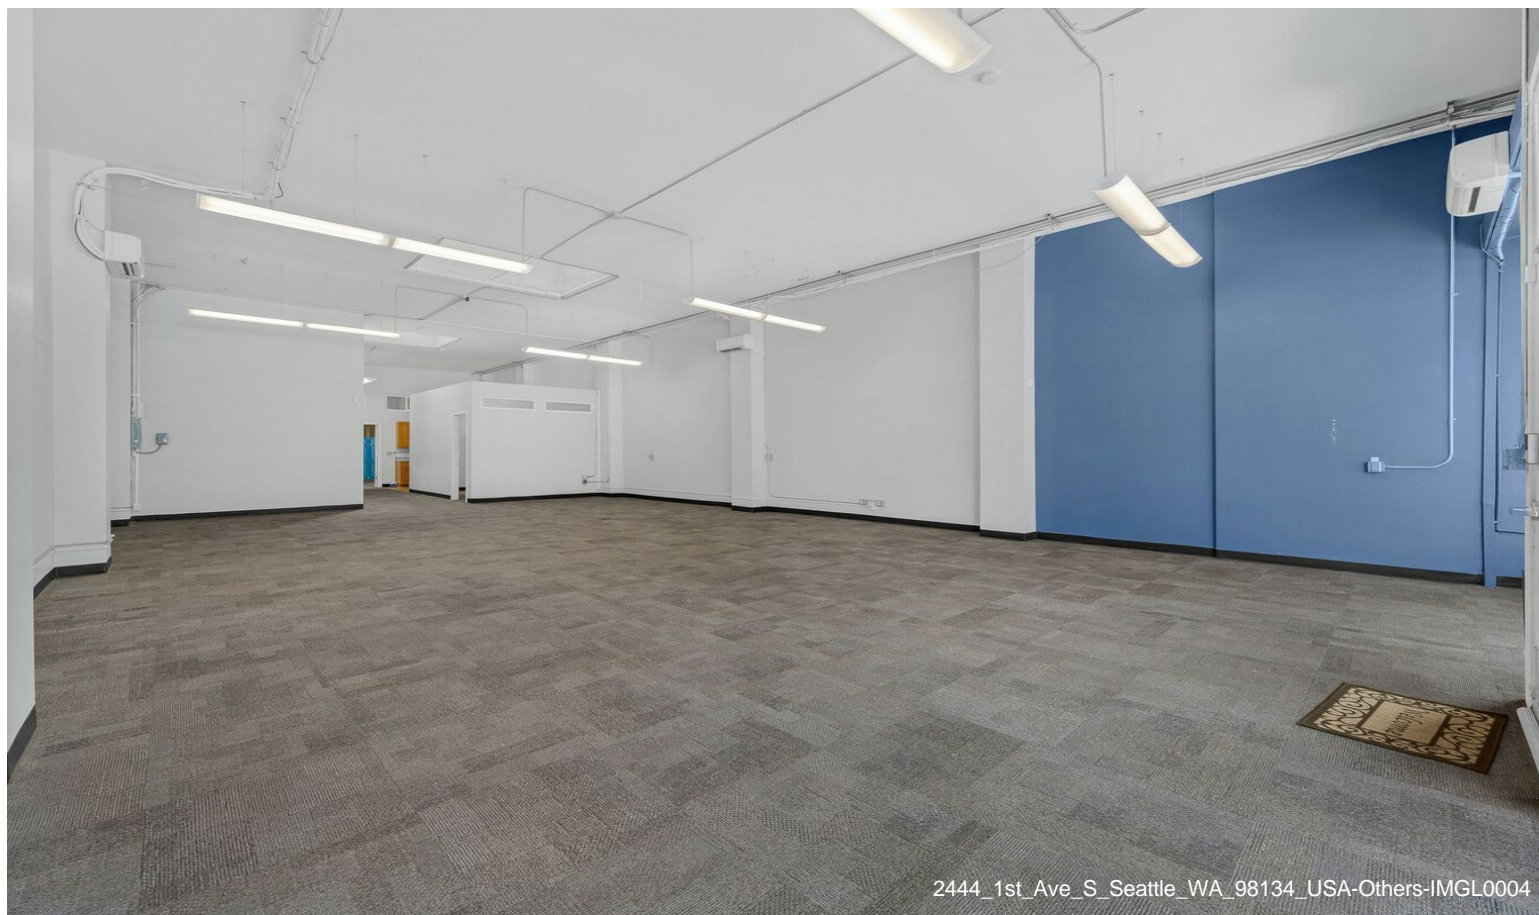

Property Photos

2444_1st_Ave_S_Seattle_WA_98134_USA-Others-IMGL0004