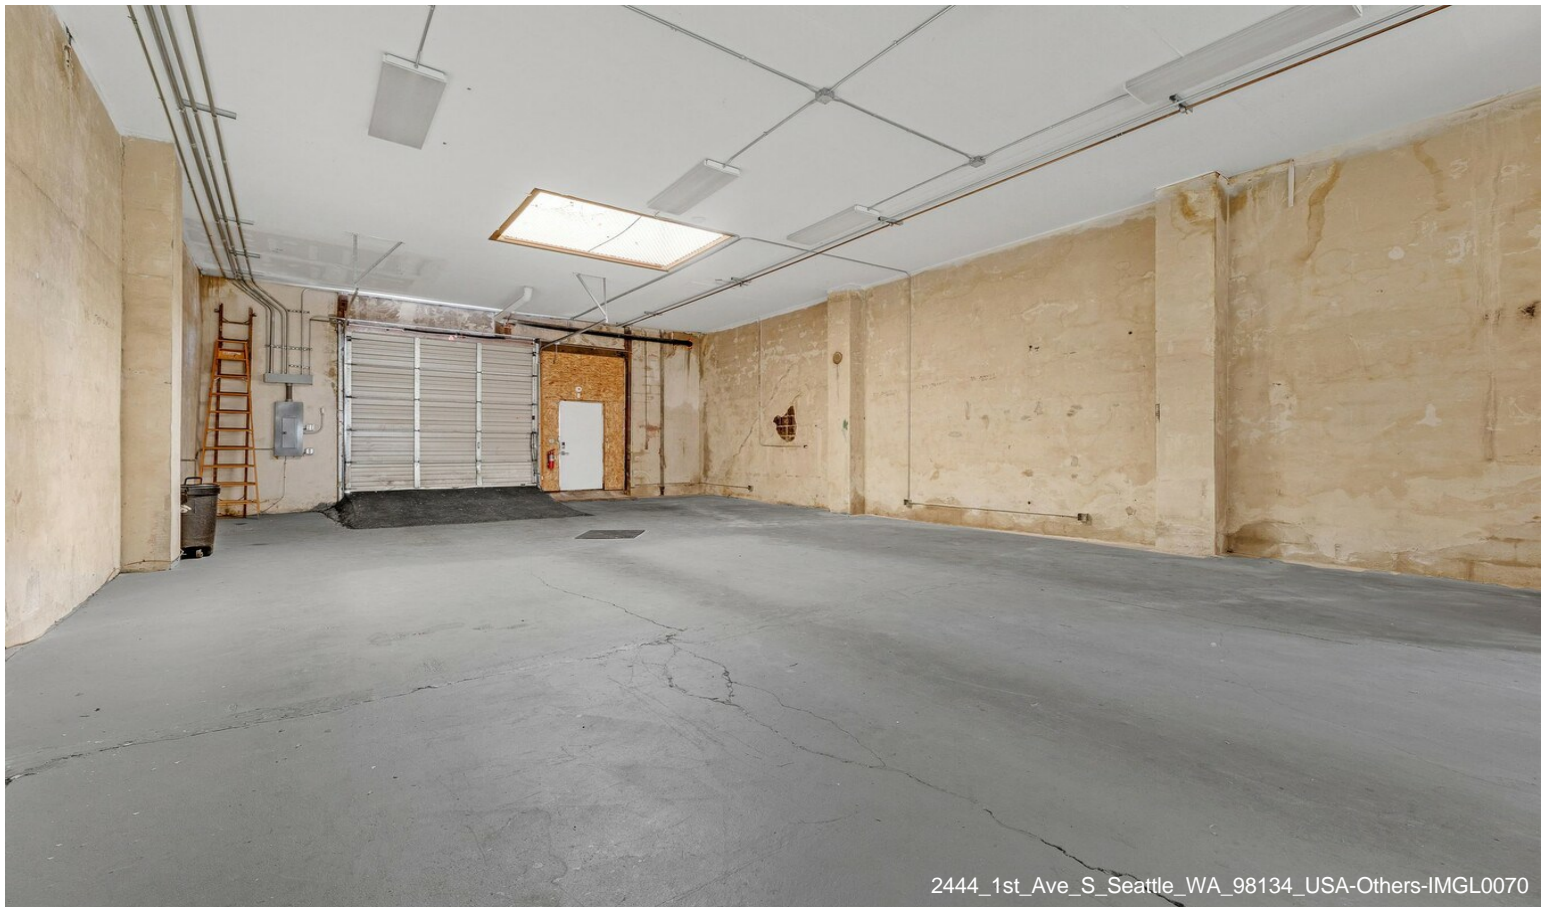

2444_1st_Ave_S_Seattle_WA_98134_USA-Others-IMGL0070