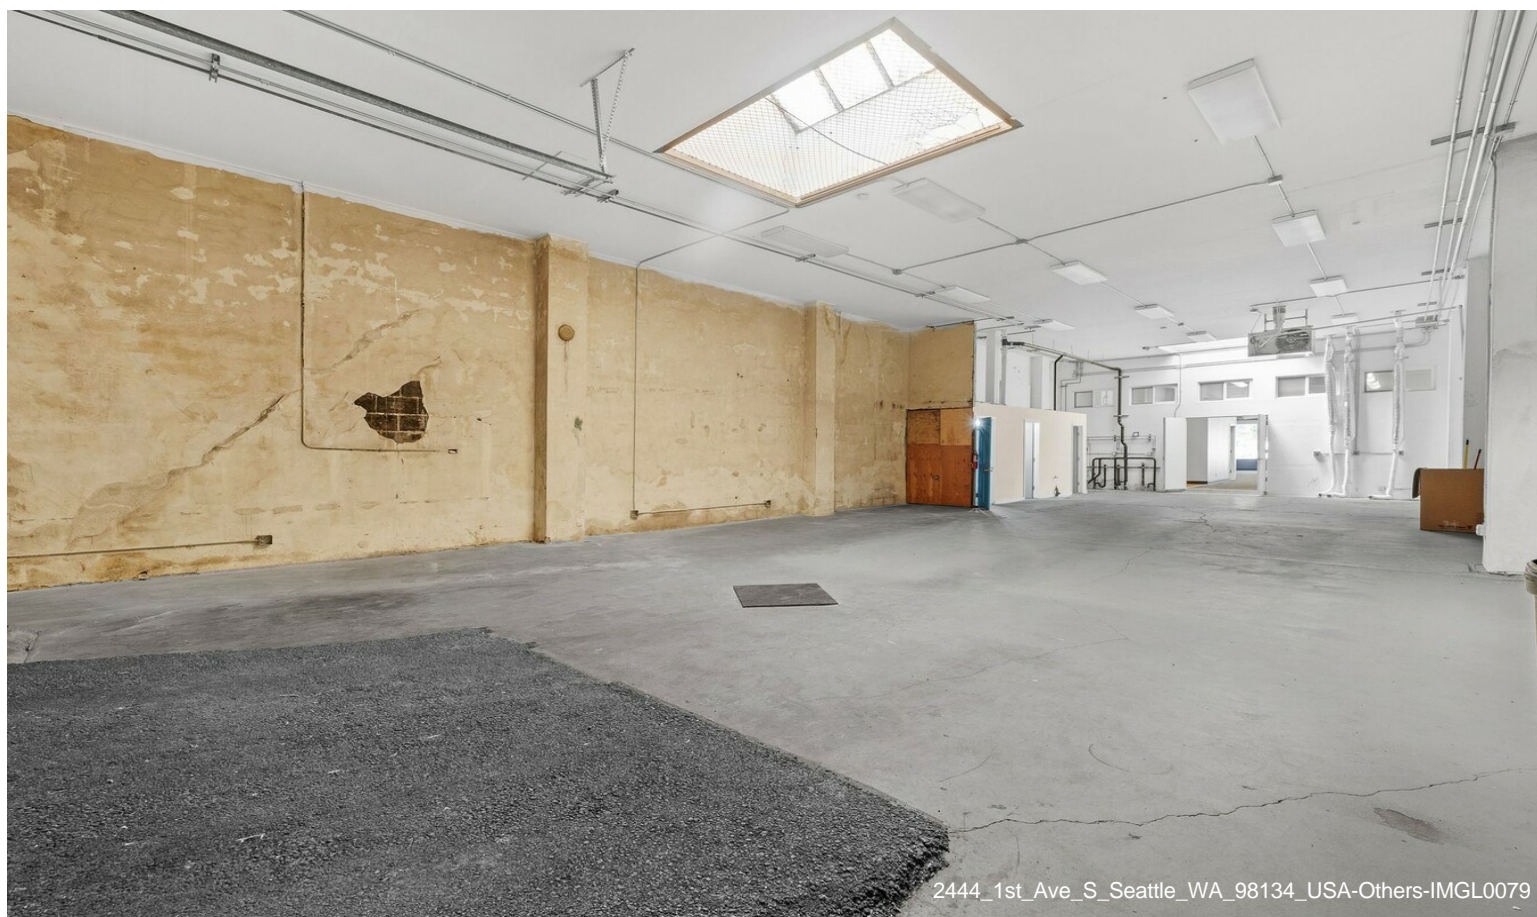

Property Photos

2444_1st_Ave_S_Seattle_WA_98134_USA-Others-IMGL0079