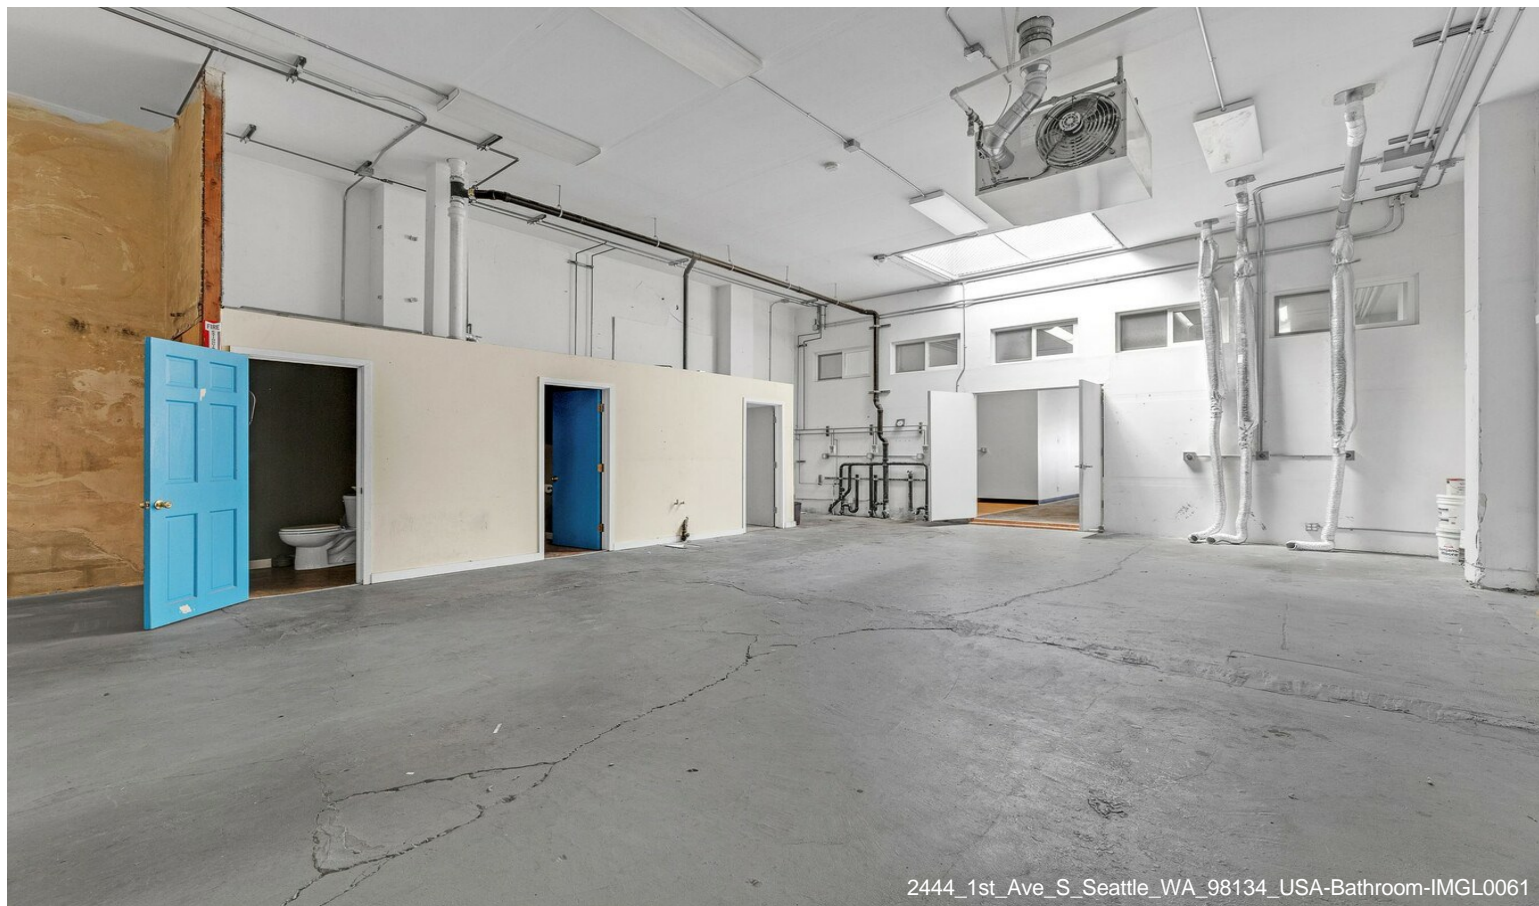

2444_1st_Ave_S_Seattle_WA_98134_USA-Bathroom-IMGL0061