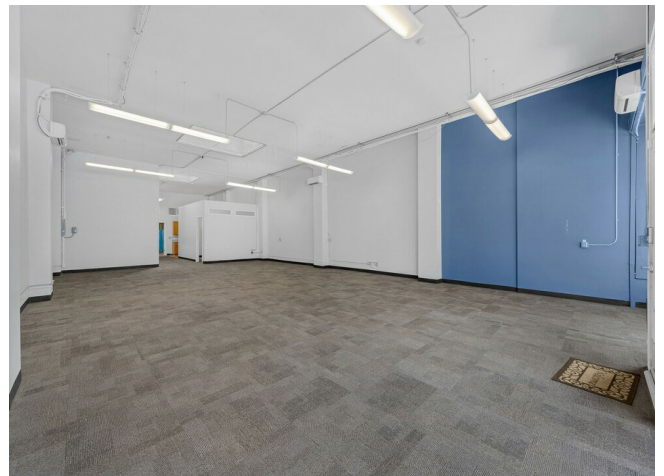

2444 Building

\$18.00 /SF/YR

Conveniently located storefront with warehouse on 1st Avenue South in SODO, directly across from Starbucks headquarters. Warehouse features private roll up door in rear for loading/unloading, shower, and private restroom. Adjacent 9000 square foot yard/parking lot also available...

- Adjacent 9000 square foot yard/parking lot also available
- Has HVAC, conference room and private office.

Rental Rate: \$18.00 /SF/YR

Property Type: Flex

Property Subtype: Showroom

Building Class: C

Rentable Building Area: 4,500 SF

Space Available 4,500 SF.

2444 1st Ave S, Seattle, WA 98134

Conveniently located storefront with warehouse on 1st Avenue South in SODO, directly across from Starbucks headquarters. Warehouse features private roll up door in rear for loading/unloading, shower, and private restroom. Adjacent 9000 square foot yard/parking lot also available