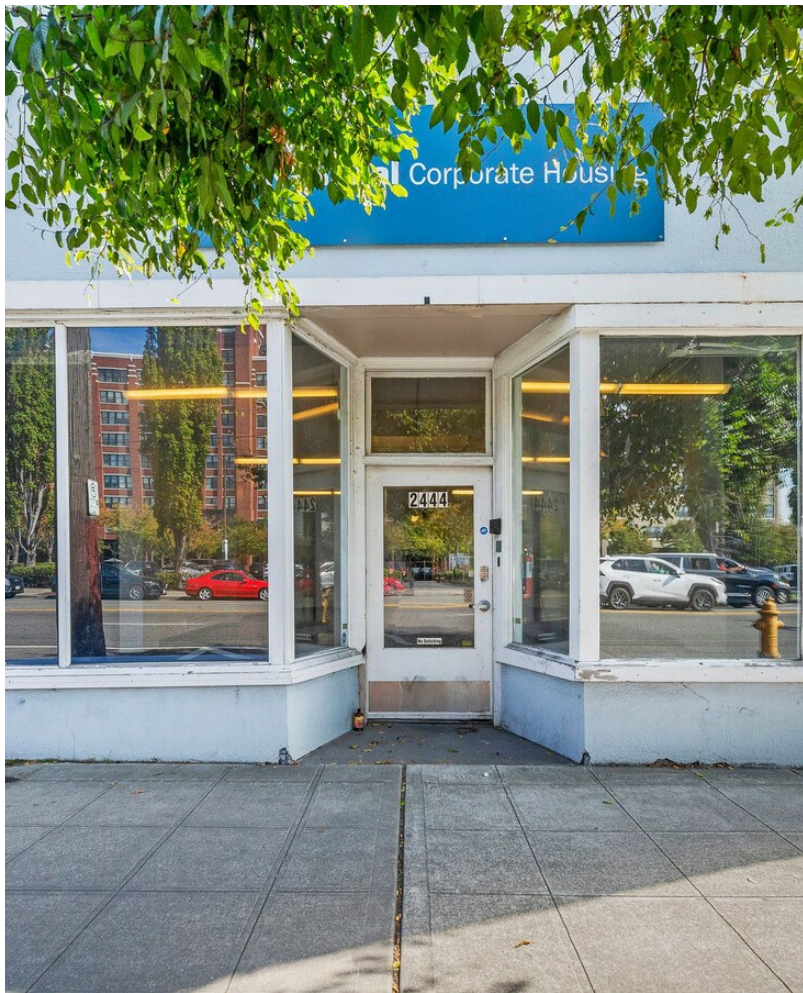

2444 Building

2444 1st Ave S, Seattle, WA 98134

AMERICAN LIFE

Darrell Sanders

American Life, Inc.

2450 S 6th Ave, Suite 200, Seattle, WA 98134

darrells@americanlifeinc.com

(206) 381-1690 Ext: 126

2444 Building

\$18.00 /SF/YR

Conveniently located storefront with warehouse on 1st Avenue South in SODO, directly across from Starbucks headquarters. Warehouse features private roll up door in rear for loading/unloading, shower, and private restroom. Adjacent 9000 square foot yard/parking lot also available...

- Adjacent 9000 square foot yard/parking lot also available
- Has HVAC, conference room and private office.

Rental Rate: \$18.00 /SF/YR

Property Type: Flex

Property Subtype: Showroom

Building Class: C

Rentable Building Area: 4,500 SF

Space Available 4,500 SF.

2444 1st Ave S, Seattle, WA 98134

Conveniently located storefront with warehouse on 1st Avenue South in SODO, directly across from Starbucks headquarters. Warehouse features private roll up door in rear for loading/unloading, shower, and private restroom. Adjacent 9000 square foot yard/parking lot also available