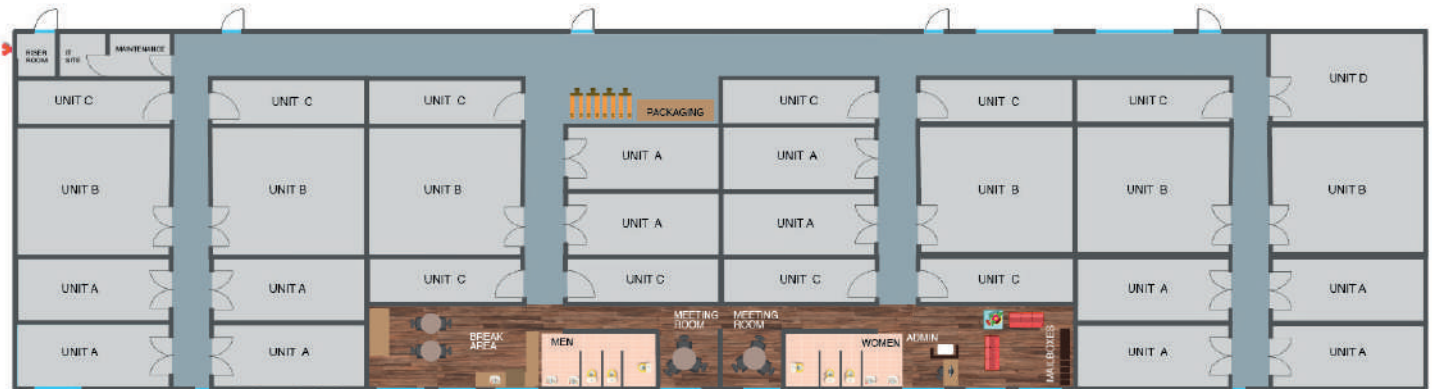

UNITS LAYOUTS & SIZES

SMALL

UNIT C \$990

MEDIUM

UNIT A \$1,385

LARGE

UNIT D \$1,750

X-LARGE

UNIT B \$2,475

Amenities	WorkHub Flex	WorkHub Warehouses	Other traditional warehouses	Self Storage
Rent	✓	✓	✓	✓
24/7 Secure Access	✓	✓	X	X
Scalable Space Options	✓	✓	X	X
On-Site Manager	✓	✓	X	X
Engagement with Chambers of Commerce	✓	✓	X	X
High-Speed Internet	✓	✓	X	X
Meeting Rooms	✓	✓	X	X
Kitchenette Area	✓	✓	X	X
Networking Events	✓	✓	X	X
WorkHub Magazine	✓	✓	X	X
Business Community	✓	✓	X	X
Electrical Outlets Inside Units	✓	✓	X	X
Forklift Access	✓	✓	X	X
Loading Docks	✓	✓	X	X
Pallet Jacks and Dollies	✓	X	X	X
Complimentary Coffee and Water	✓	X	X	X
Daily Order Pickups	✓	X	X	Extra Cost
Digital Access Control	✓	X	X	Extra Cost
Unlimited Printing	✓	X	X	Extra Cost
Fully Furnished Units	✓	Extra Cost	Extra Cost	Extra Cost
with Industrial Racks and Desks	✓	Extra Cost	Extra Cost	Extra Cost
24/7 Video Surveillance	✓	Extra Cost	Extra Cost	Extra Cost
Cleaning Service	✓	Extra Cost	Extra Cost	Extra Cost
Climate-Controlled Space	✓	Extra Cost	Extra Cost	Extra Cost
Maintenance	✓	Extra Cost	Extra Cost	Extra Cost
	All Included			