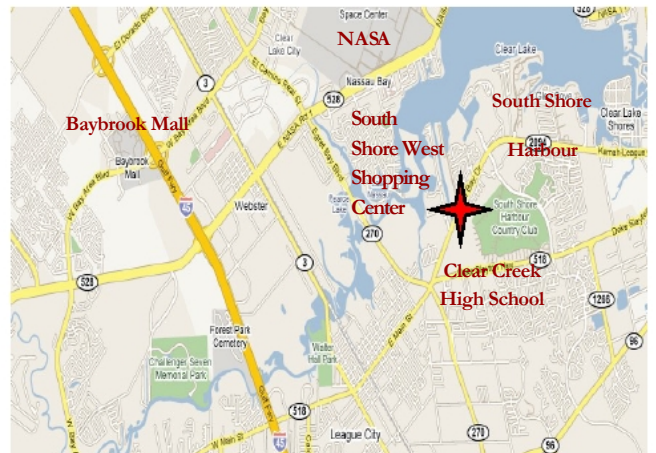

AVAILABLE: +/- 2635 SQ. FT. PRIME ENDCAP SPACE
SECOND GENERATION & FULLY BUILT-OUT AS OFFICE /RETAIL
DOUBLE FACADE AND PYLON SIGNAGE
SPACE FEATURES ADAPTABLE FLOOR PLAN FOR MEDICAL USE
LOCAL OWNERSHIP AND MANAGEMENT