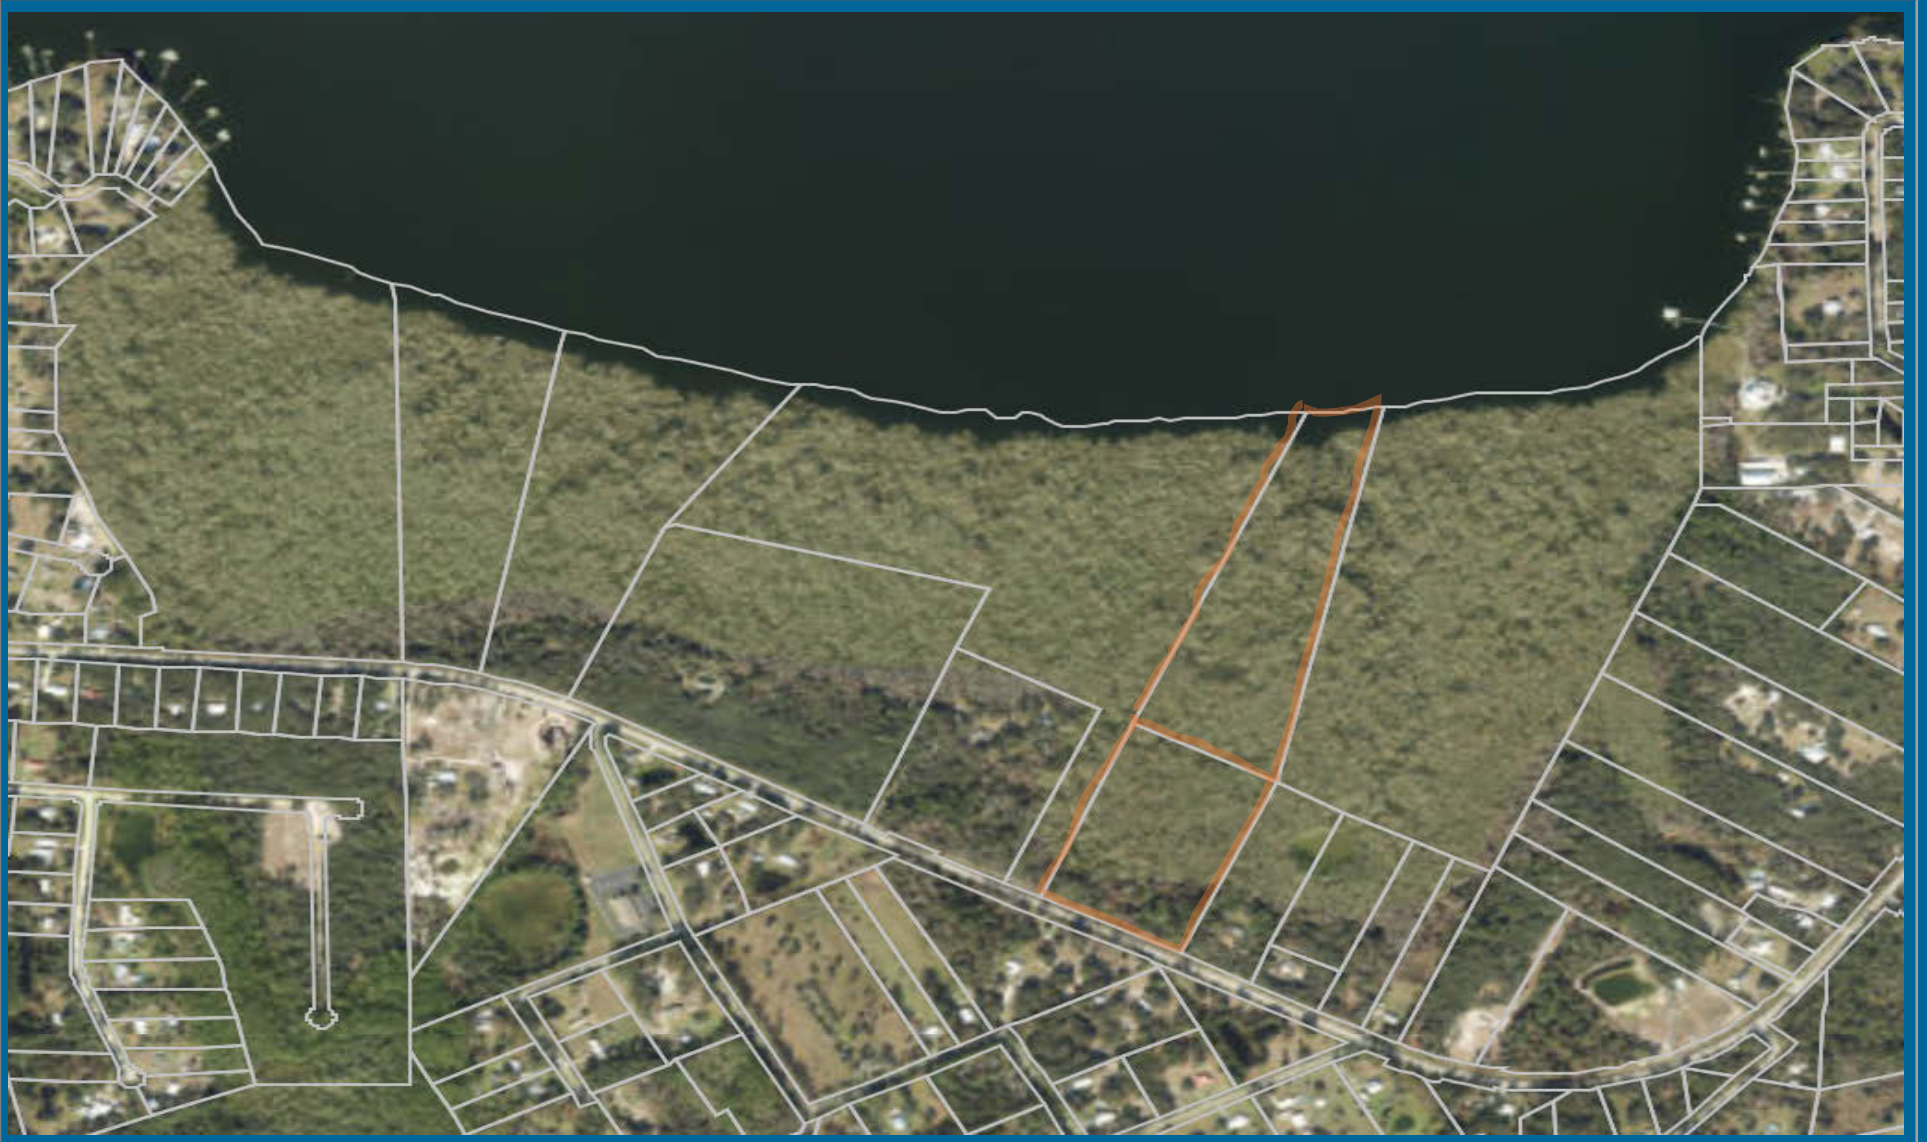

Land for Sale
29 Acres Zoned AE
190 County Road 207A, East Palatka

\$349,000
Asking Price

Alec Goria
(904) 887-0320

Alec@LandmarkCommercialRG.com

County Road 207A, East Palatka

Alec Gorla

(904) 887-0320

County Road 207A & East River Road, East Palatka, FL