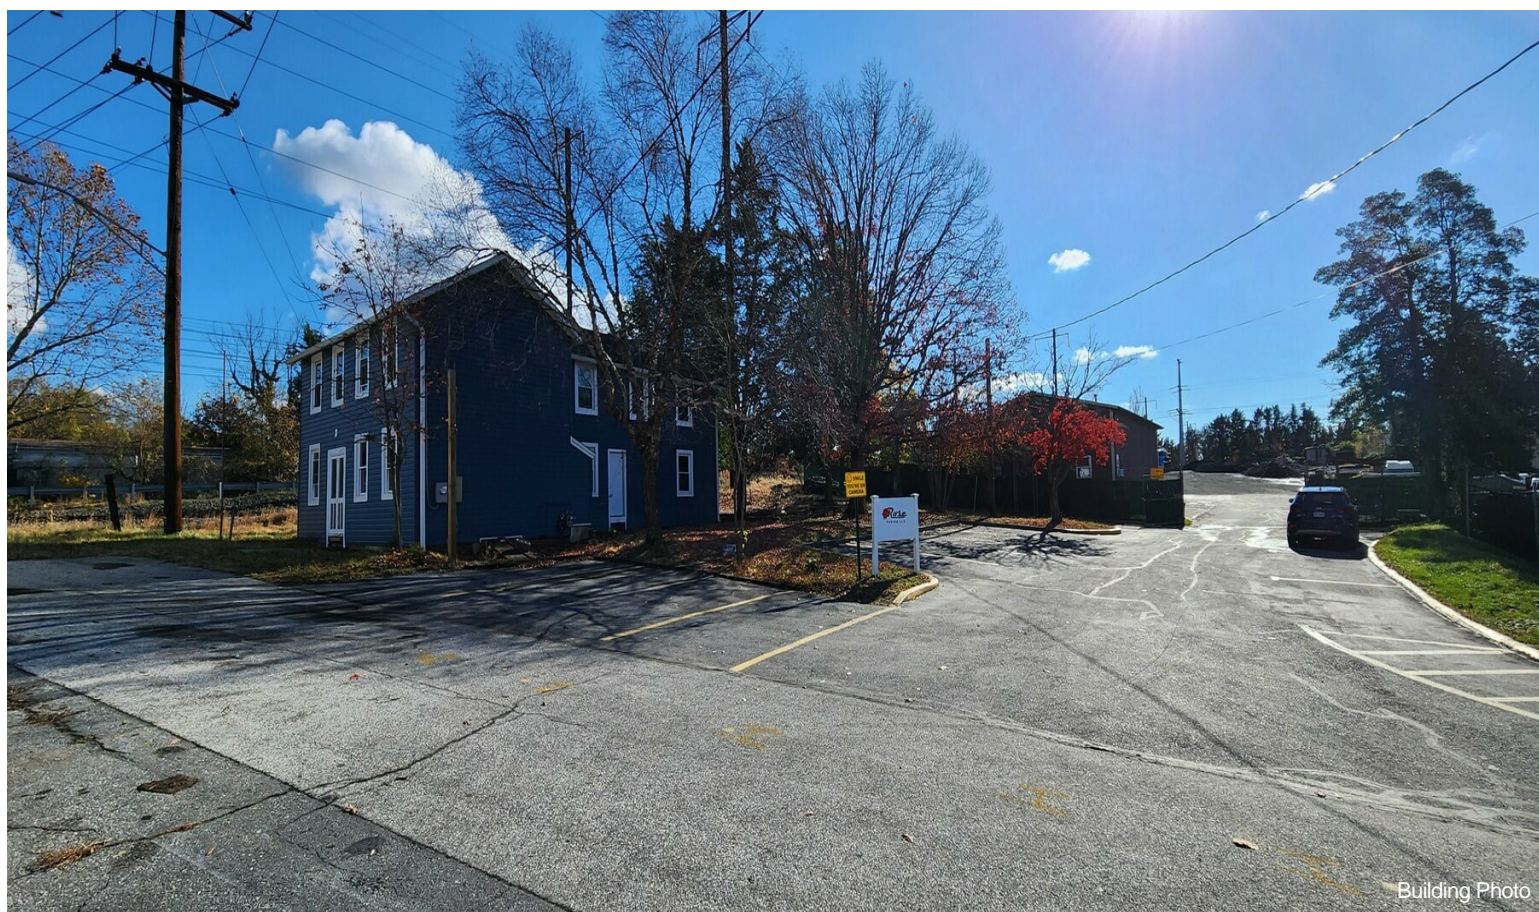

Property Photos