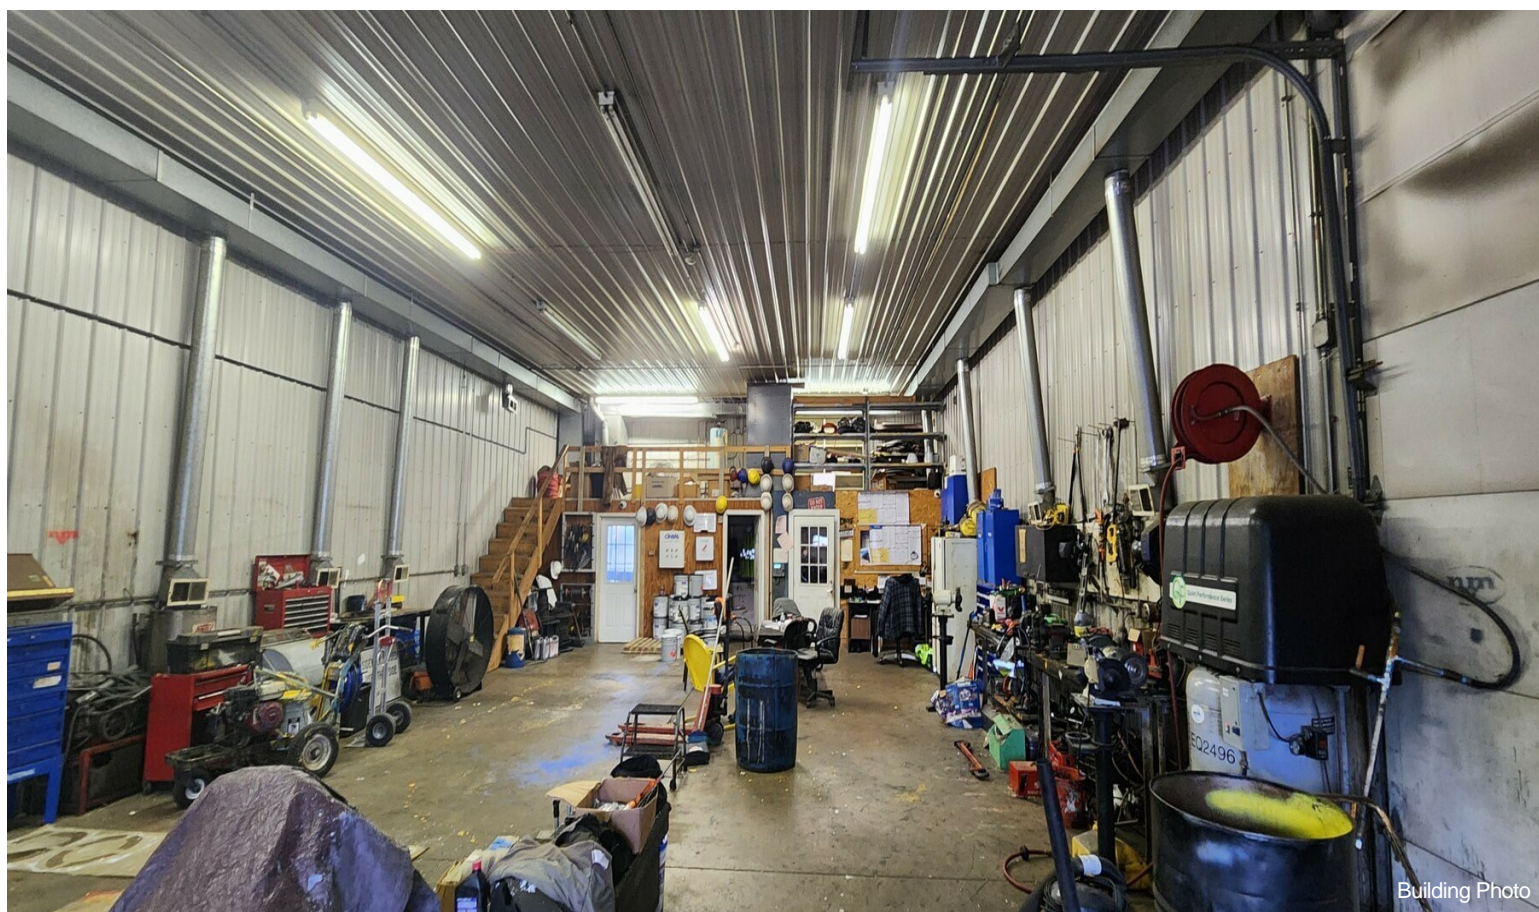

Property Photos