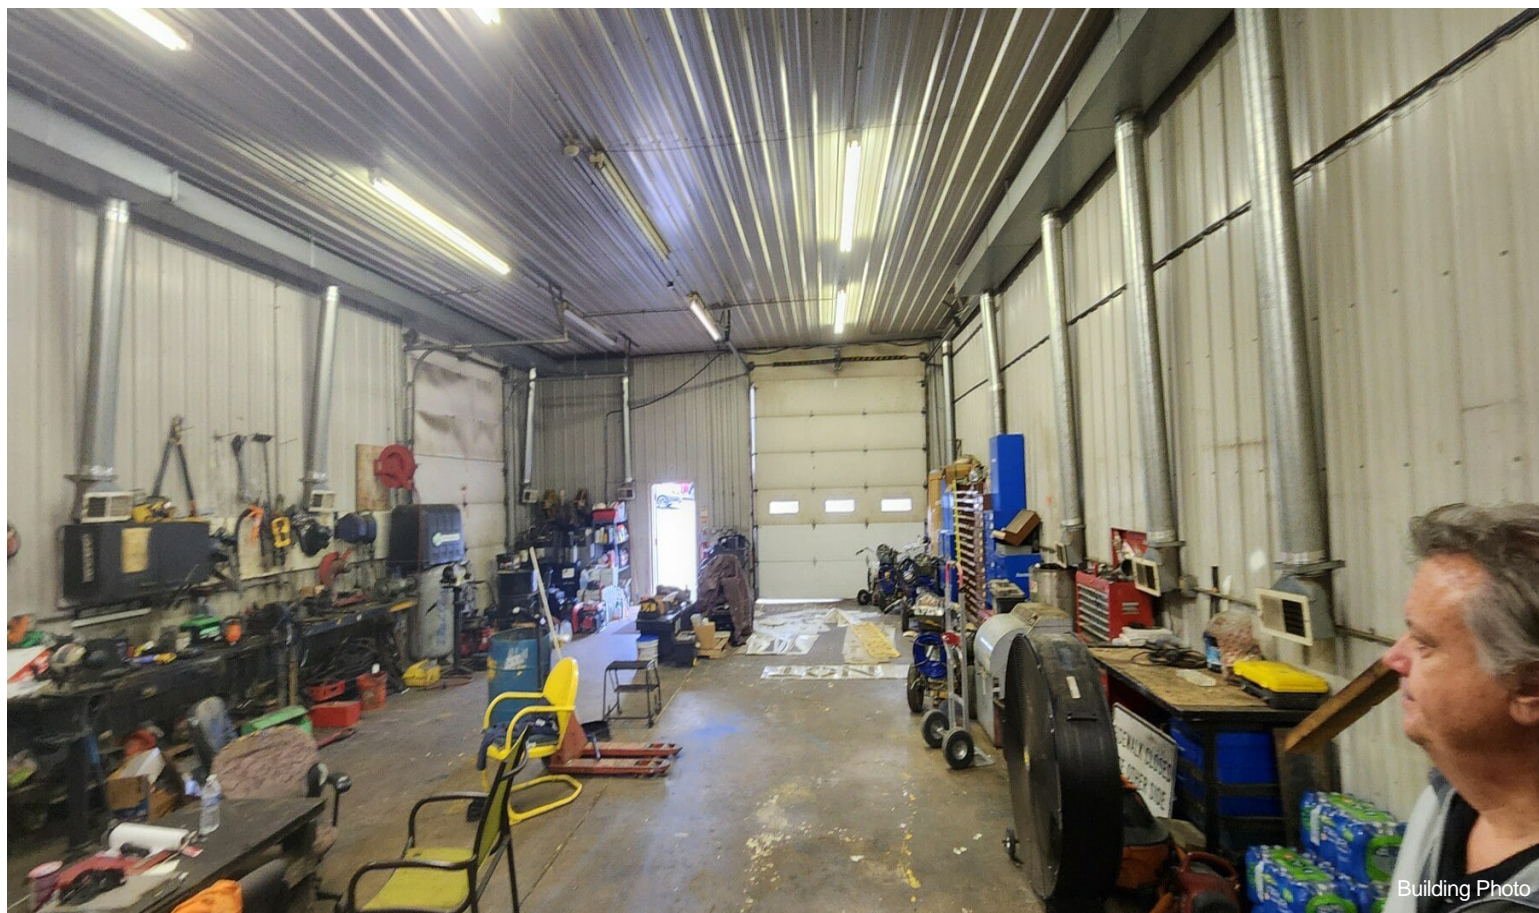

Property Photos