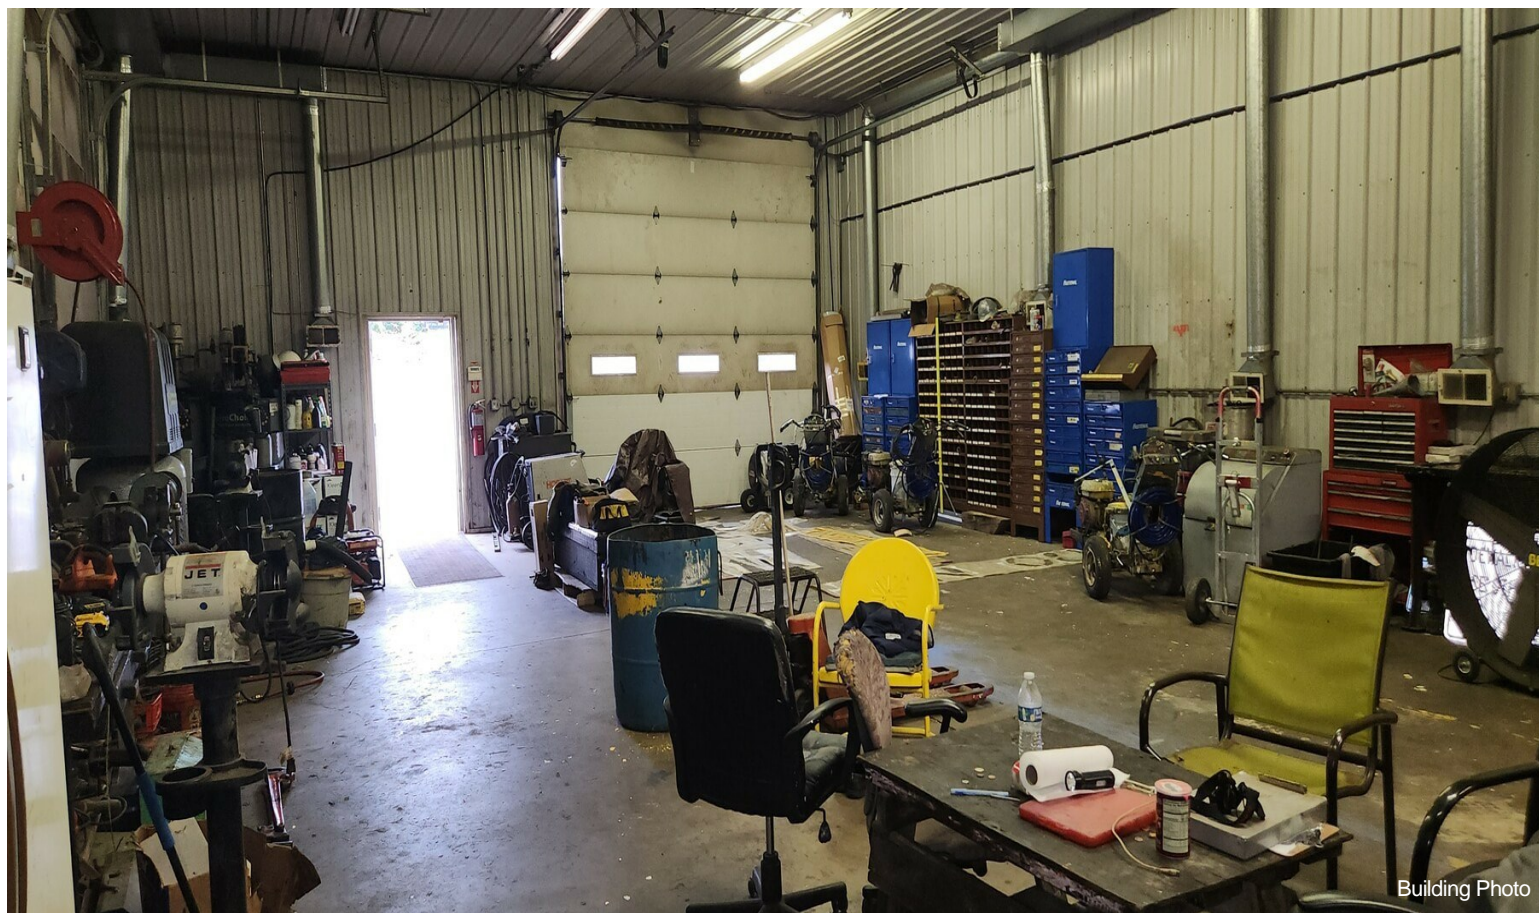

Property Photos

Building Photo