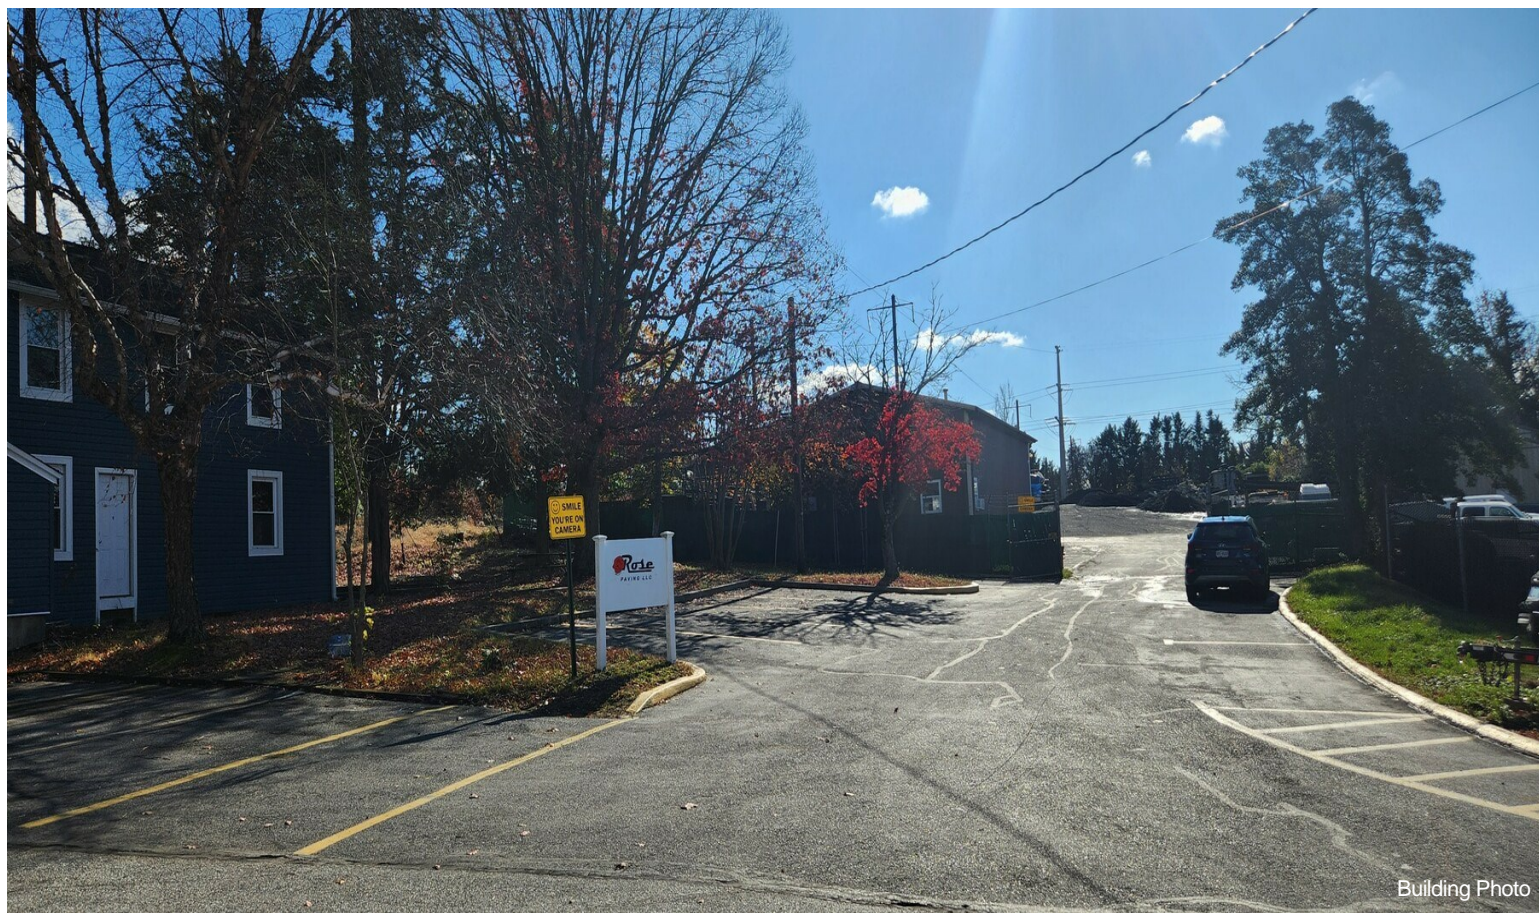

Property Photos

Building Photo