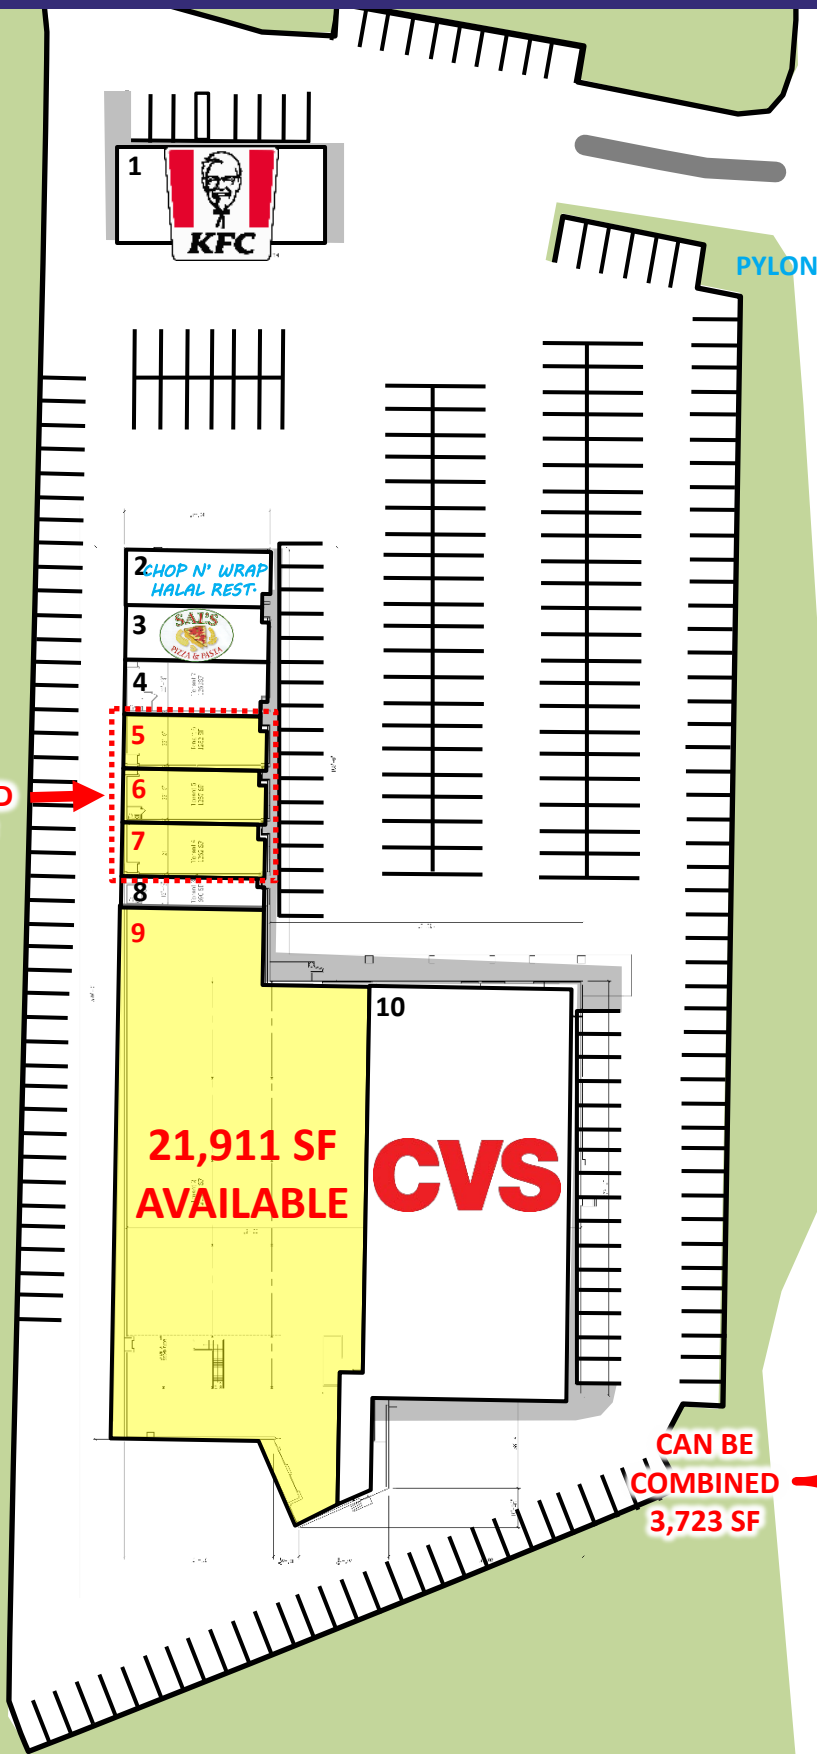

Carmel, NY

RETAIL SPACE FOR LEASE

1905 Rte. 6 (Stoneleigh Ave.)

Meadow Plaza

AVAILABLE:

- 1,233 – 3,723 SF
- 1,257 SF 2nd Generation Restaurant
- 21,911 SF

CO-TENANTS:

CVS, KFC, Old Tyme NY Hot Dog, Chop N' Wrap Halal Restaurant, En Vogue Hair Designers, and Sal's Pizza

Carmel, NY

1905 Rte. 6 (Stoneleigh Ave.)

Meadow Plaza

CAN BE COMBINED
3,723 SF

21,911 SF AVAILABLE
CVS

CAN BE COMBINED
3,723 SF

- at&t
- CHOICE PET
- PUTNAM PLAZA SHOPPING CENTER
- Wendy's
- Starbucks
- edible arrangements
- RITE AID
- TOPS