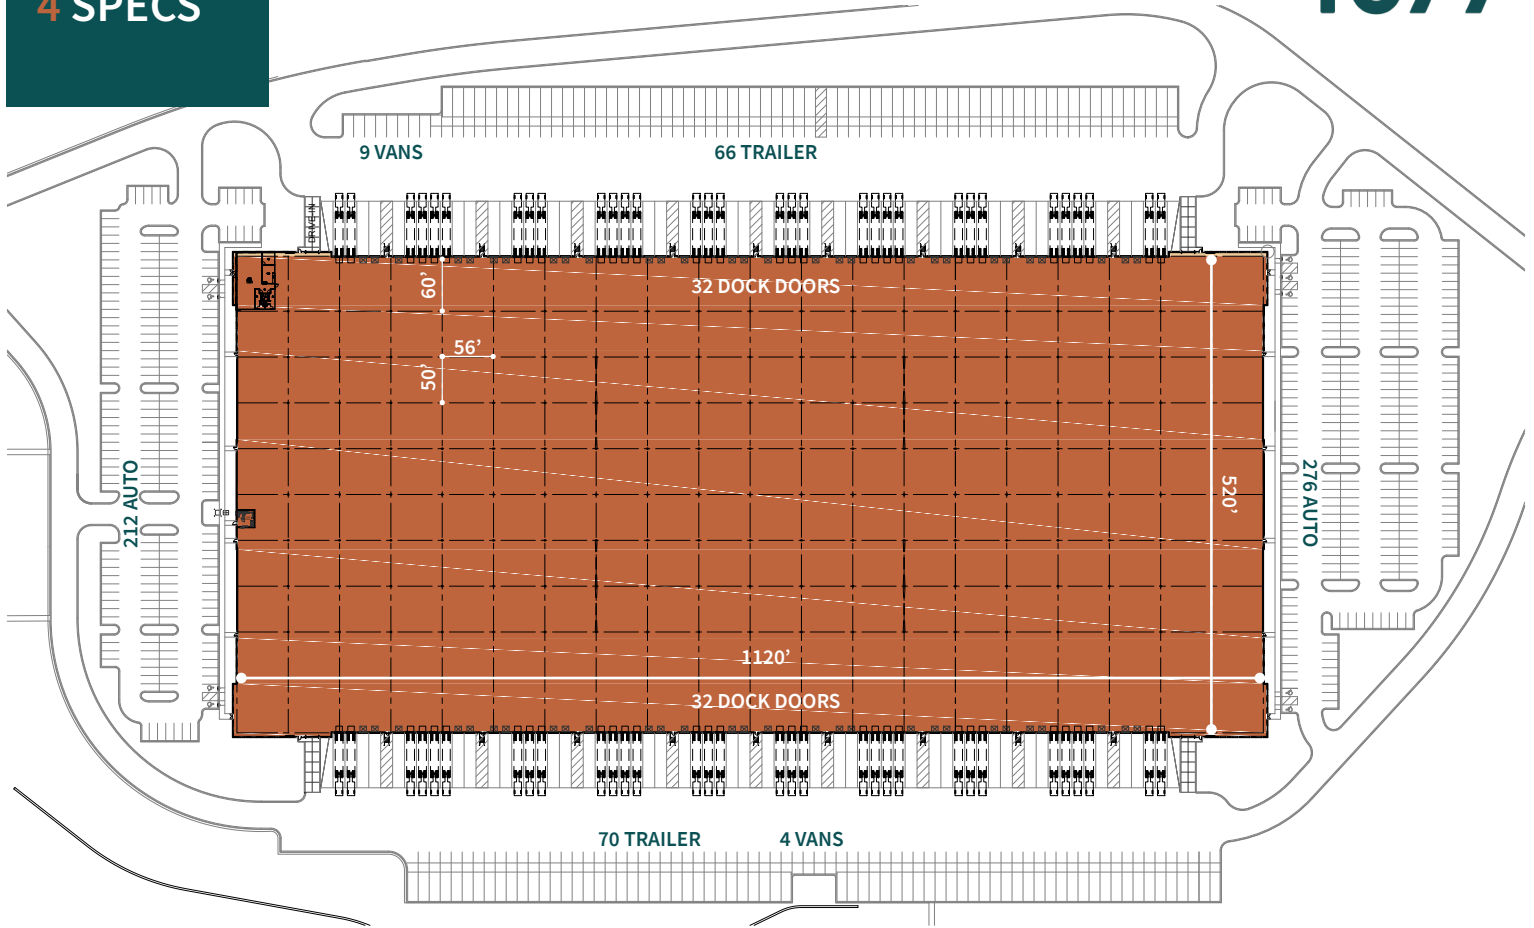

BUILDING 4 SPECS

**PARK
4077**

Total SF / Available SF	±585,880 SF
Office SF	±2,213 SF
Clear Height	40'
Sprinkler System	ESFR
Loading	Cross Dock Loading 64 Dock High Doors (expandable to 122) 4 Drive in Doors
Building Dimensions	520' X 1120'
Power	4,000 Amps, 480V, 3 ph
Truck Court	185'
Auto Parking	488 positions
Trailer Parking	136 positions
Van Parking	13 positions
Column Spacing	56' X 50' 60' speed bays
Construction	Tilt up