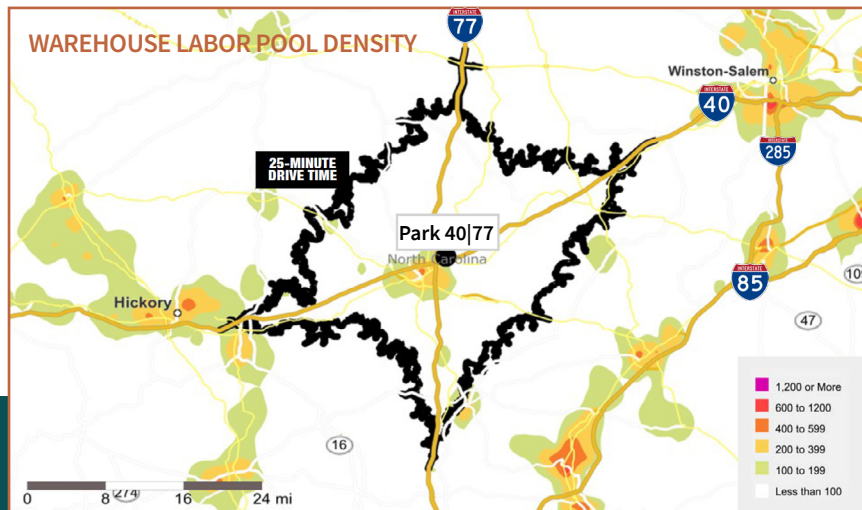

INDUSTRIAL PARK SETTING

Industrial Park Setting on I-40&I-77; can accommodate small users and 1M+ sf users

MARKET LEADING WORKFORCE

High labor availability with quality labor index score significantly higher than the national average

STATESVILLE LABOR PROFILE

Statesville has a **warehouse worker labor pool of over 28,000 people**. The region's high worker pool with large groups of part-time college students, and underemployed, help support the **market's capacity to sustain an additional 1,200 warehouse jobs**.