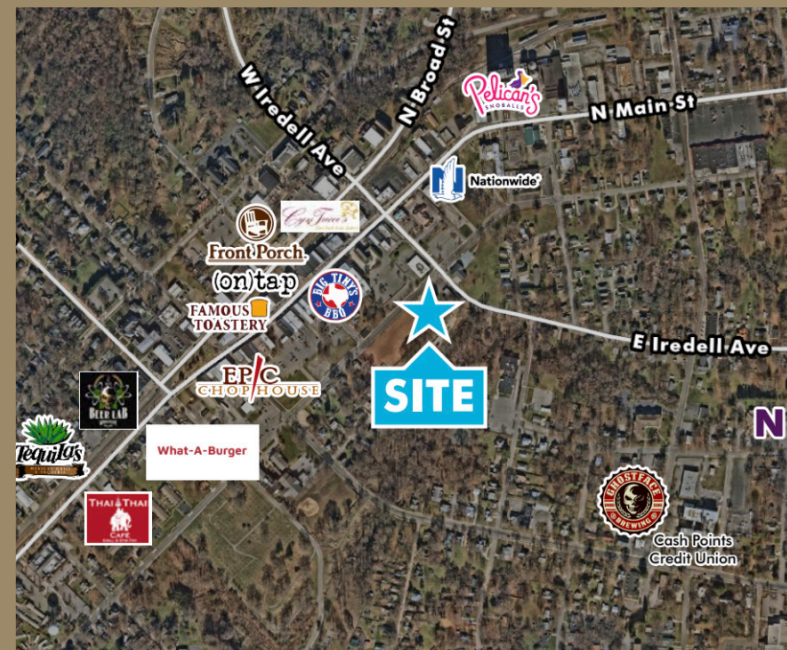

Desiree Howell
NC/SC Managing Broker
C: 864.6125210
simplybrokerage@gmail.com

David Hepp
Senior Broker
C: 828.226.6085
dhepp1@gmail.com

SB SIMPLY BROKERAGE
simplybrokerage.com