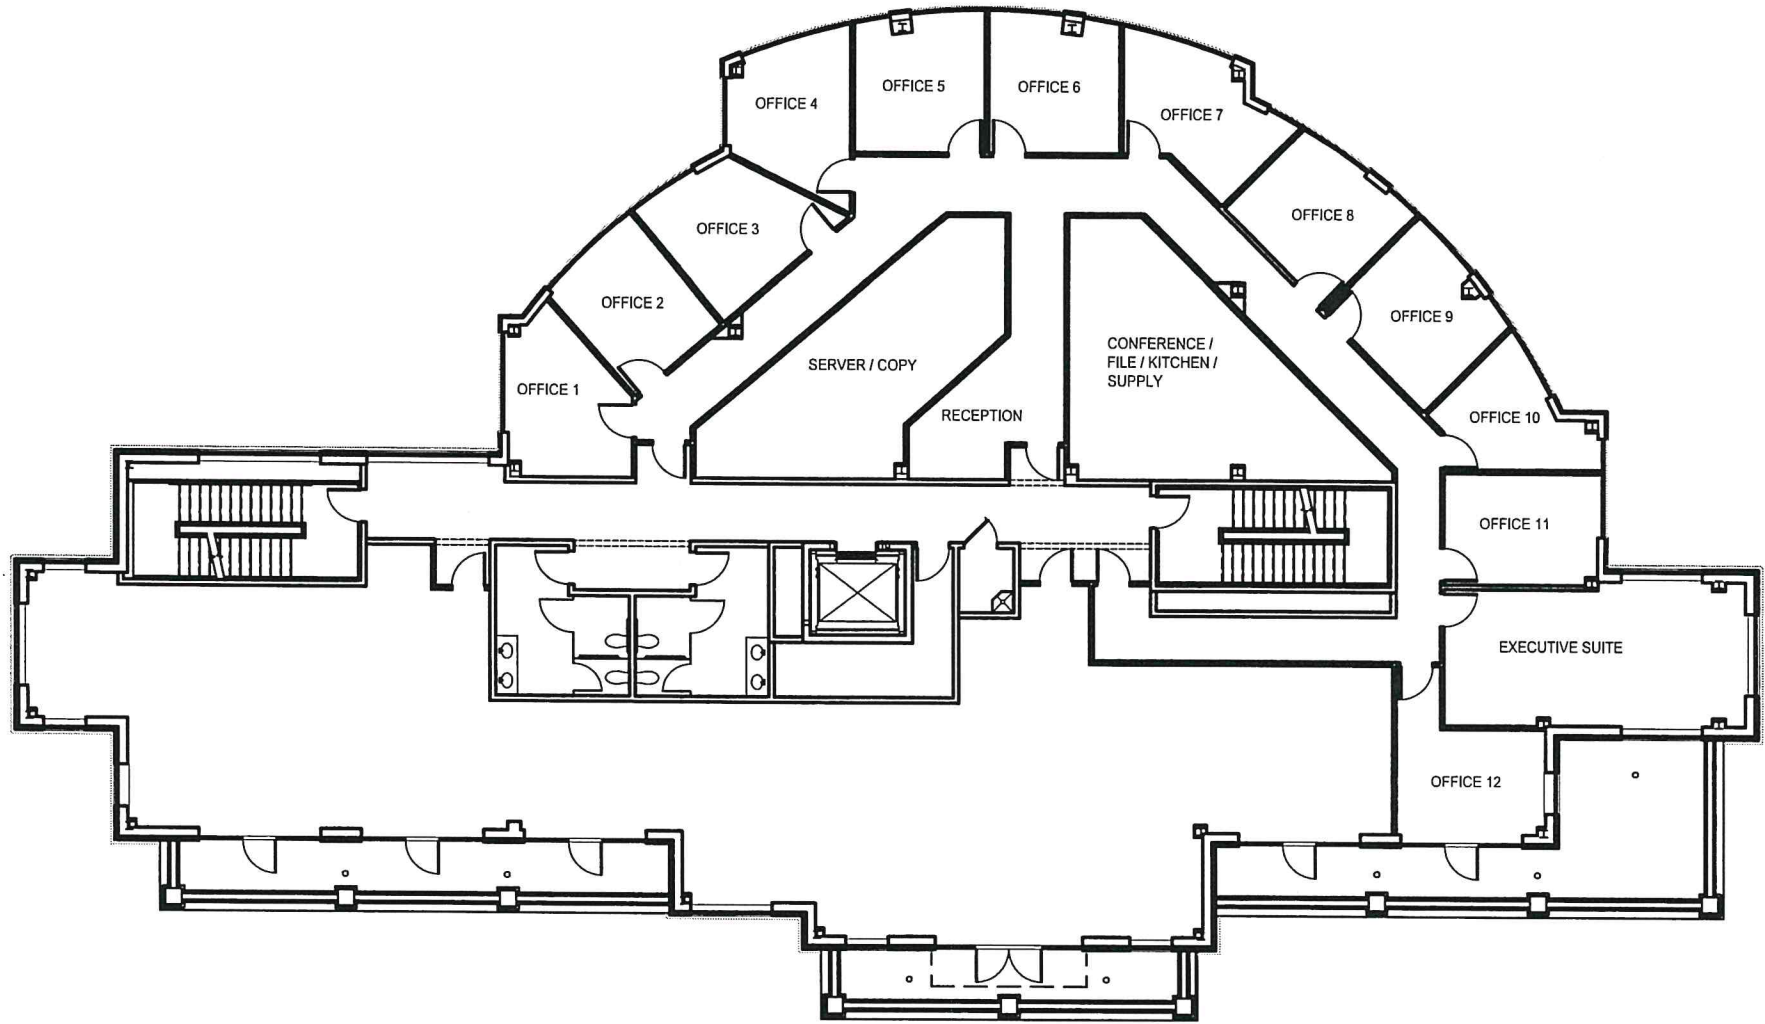

1ST FLOOR PLAN

SUITE 201 - TEST FIT-OUT

USF: 4,044 SF

3RD FLOOR PLAN

4TH FLOOR PLAN