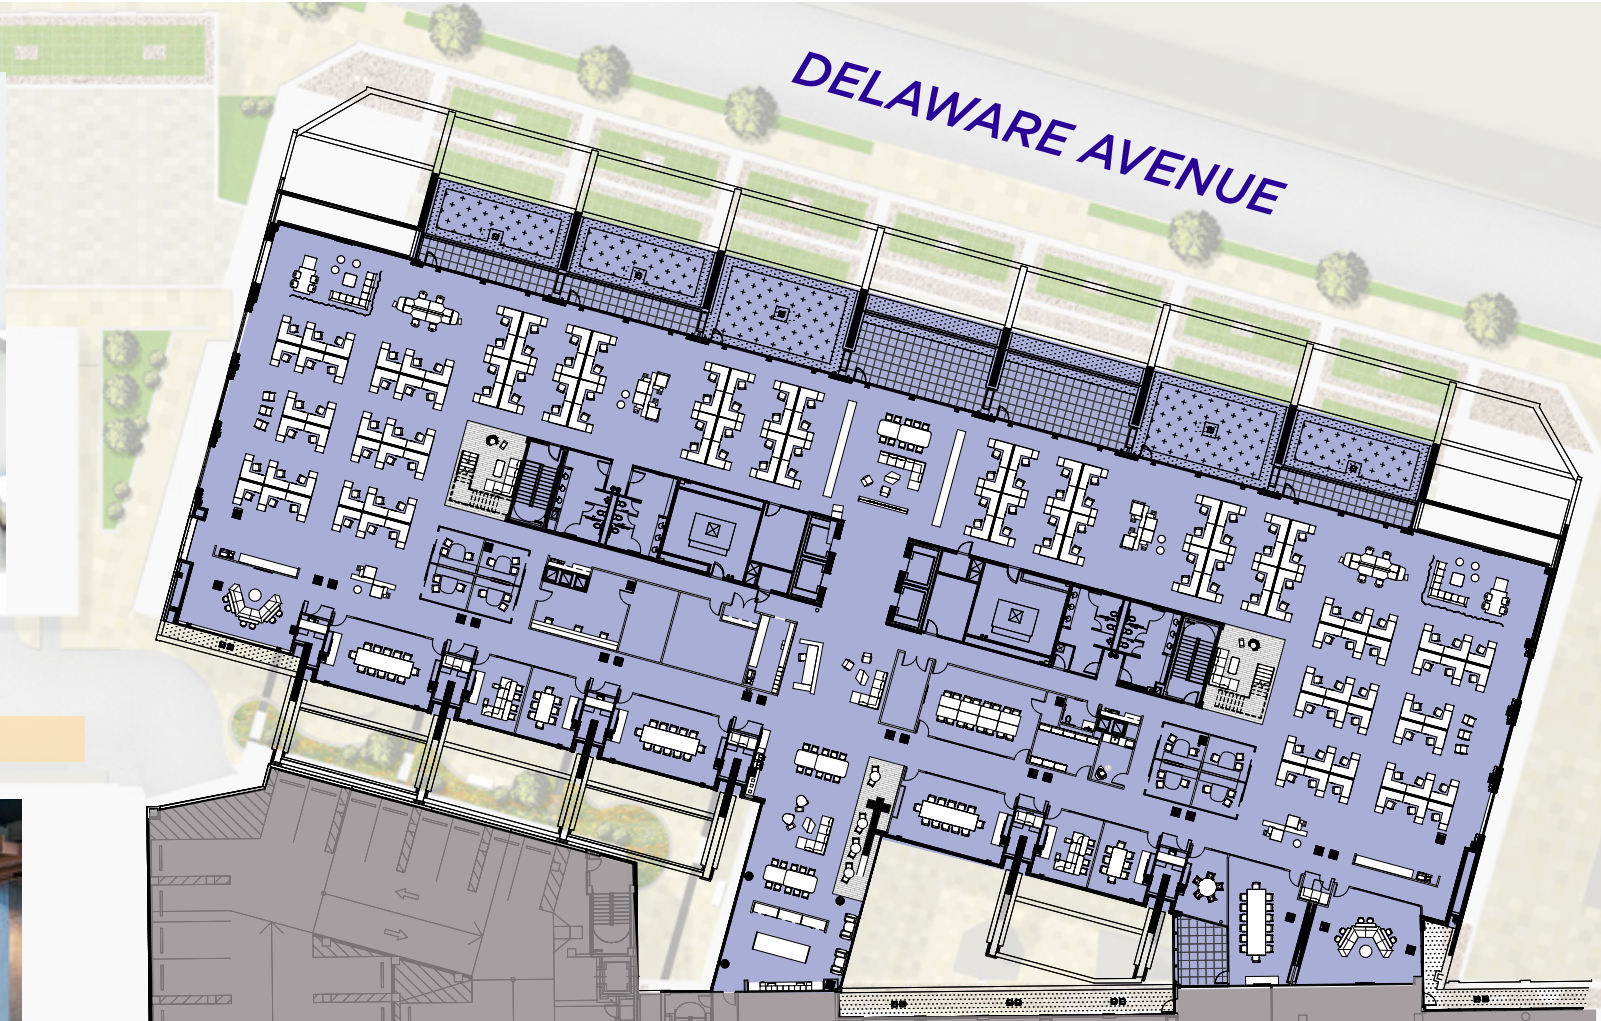

The Beatles first concert in the United States

SECOND FLOOR AVAILABILITIES

5,260 RSF | 10,391 RSF

SECOND FLOOR | HIGH END BUILD OUT
SUITE 201 | 10,391 RSF

THIRD FLOOR CONFERENCE CENTER

#1 - CLASSROOM LAYOUT
TOTAL SEATING 72

#2 - CLASSROOM + TABLES LAYOUT
TOTAL SEATING 48

#3 - TABLE LAYOUT
TOTAL SEATING 32

THIRD FLOOR
SUITE 330 | 6,734 RSF
CONTIGUOUS UP TO 12,029 RSF

Scan/Click to
View Matterport

THIRD FLOOR

SUITE 335 | 5,295 RSF

CONTIGUOUS UP TO 12,029 RSF

FOURTH FLOOR
40,843 RSF

FULLY BUILT OUT & FURNISHED!

FOURTH FLOOR SUITE 401 | 3,386 RSF

3RD STREET

LEASING INFO

EVAN BEHR
202 258 3738
evan.behr@jll.com

THOMAS MYERS
202 812 2166
thomas.myers@jll.com