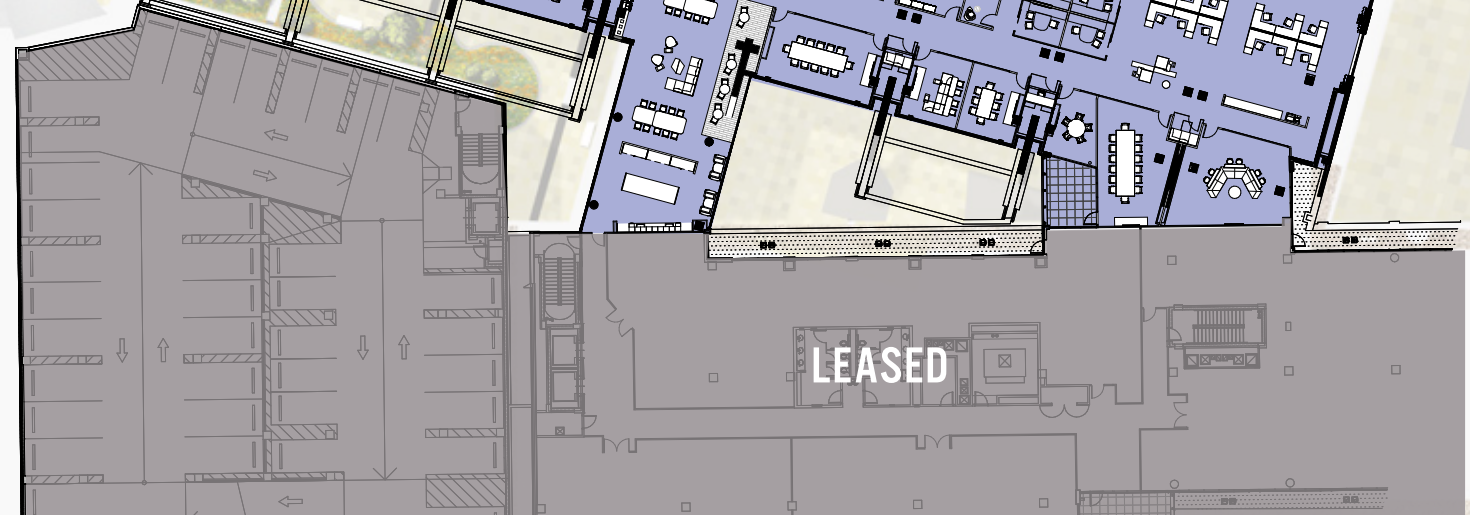

#2 - CLASSROOM + TABLES LAYOUT
TOTAL SEATING 48

#3 - TABLE LAYOUT
TOTAL SEATING 32

THIRD FLOOR
SUITE 330 | 6,734 RSF
CONTIGUOUS UP TO 12,029 RSF

Scan/Click to
View Matterport

THIRD FLOOR

SUITE 335 | 5,295 RSF

CONTIGUOUS UP TO 12,029 RSF

FOURTH FLOOR
40,843 RSF

FULLY BUILT OUT & FURNISHED!

FOURTH FLOOR SUITE 401 | 3,386 RSF

3RD STREET

LEASING INFO

EVAN BEHR
202 258 3738
evan.behr@jll.com

THOMAS MYERS
202 812 2166
thomas.myers@jll.com