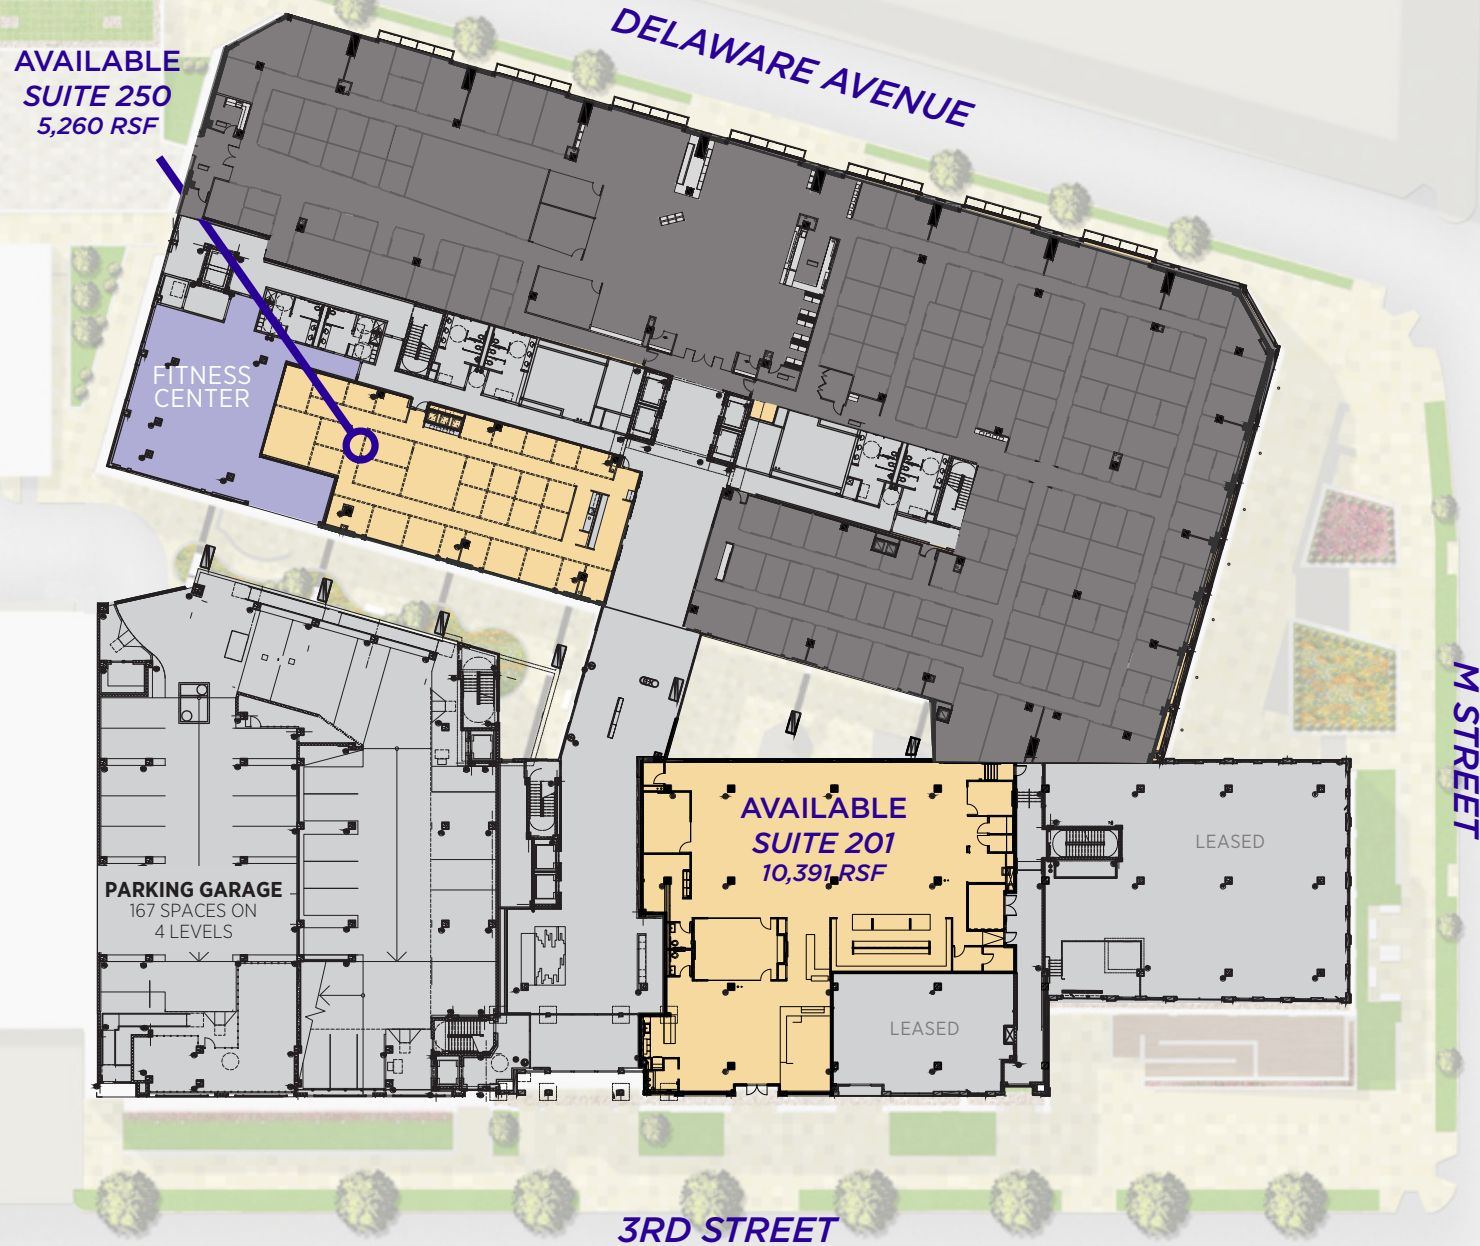

The Beatles first concert in the United States

SECOND FLOOR AVAILABILITIES

5,260 RSF | 10,391 RSF

SECOND FLOOR | HIGH END BUILD OUT
SUITE 201 | 10,391 RSF

THIRD FLOOR CONFERENCE CENTER

#1 - CLASSROOM LAYOUT
TOTAL SEATING 72

#2 - CLASSROOM + TABLES LAYOUT
TOTAL SEATING 48

#3 - TABLE LAYOUT
TOTAL SEATING 32

THIRD FLOOR
SUITE 330 | 6,734 RSF
CONTIGUOUS UP TO 12,029 RSF

Scan/Click to
View Matterport

THIRD FLOOR

SUITE 335 | 5,295 RSF