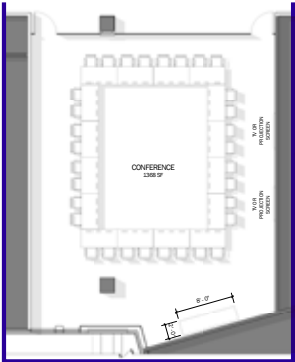

The Beatles first concert in the United States

SECOND FLOOR AVAILABILITIES

5,260 RSF | 10,391 RSF

SECOND FLOOR | HIGH END BUILD OUT
SUITE 201 | 10,391 RSF

THIRD FLOOR CONFERENCE CENTER

#1 - CLASSROOM LAYOUT
TOTAL SEATING 72

#2 - CLASSROOM + TABLES LAYOUT
TOTAL SEATING 48

#3 - TABLE LAYOUT
TOTAL SEATING 32

THIRD FLOOR
SUITE 330 | 6,734 RSF
CONTIGUOUS UP TO 12,029 RSF

Scan/Click to
View Matterport

THIRD FLOOR

SUITE 335 | 5,295 RSF

CONTIGUOUS UP TO 12,029 RSF

FOURTH FLOOR
40,843 RSF

FULLY BUILT OUT & FURNISHED!

FOURTH FLOOR SUITE 401 | 3,386 RSF

3RD STREET

LEASING INFO

EVAN BEHR
202 258 3738
evan.behr@jll.com

THOMAS MYERS
202 812 2166
thomas.myers@jll.com