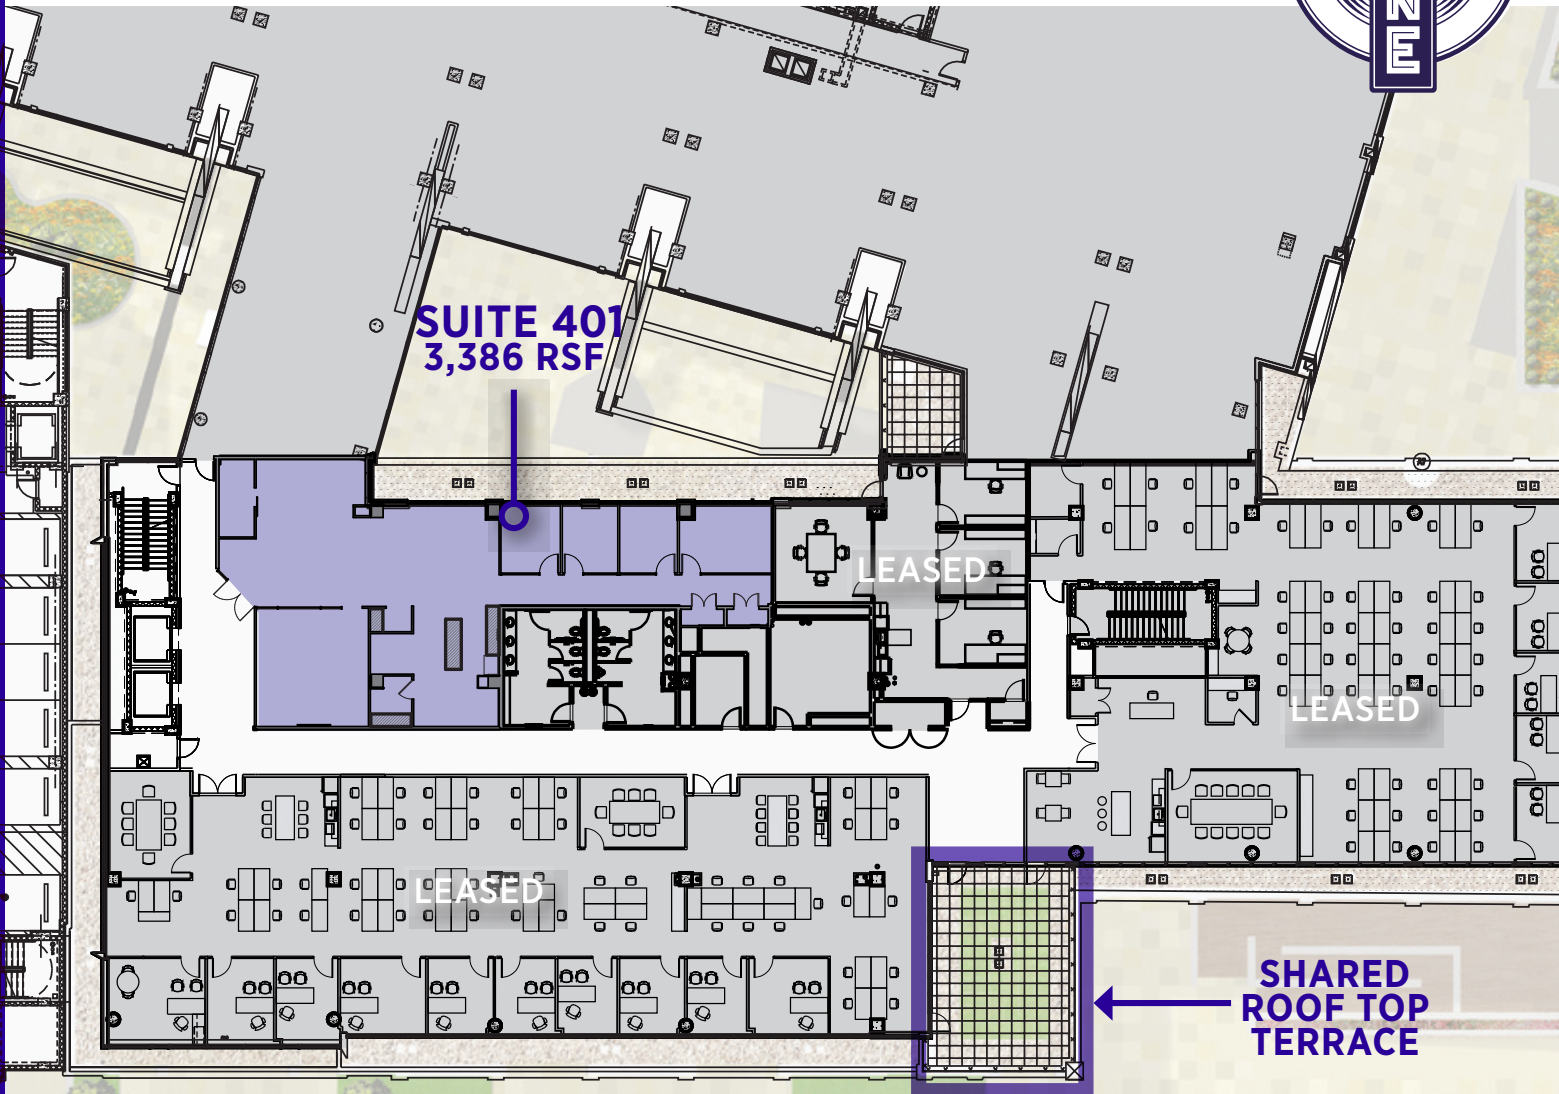

The Beatles first concert in the United States

SECOND FLOOR AVAILABILITIES

5,260 RSF | 10,391 RSF

SECOND FLOOR | HIGH END BUILD OUT
SUITE 201 | 10,391 RSF

THIRD FLOOR CONFERENCE CENTER

#1 - CLASSROOM LAYOUT
TOTAL SEATING 72

#2 - CLASSROOM + TABLES LAYOUT
TOTAL SEATING 48

#3 - TABLE LAYOUT
TOTAL SEATING 32

THIRD FLOOR
SUITE 330 | 6,734 RSF
CONTIGUOUS UP TO 12,029 RSF

Scan/Click to
View Matterport

THIRD FLOOR

SUITE 335 | 5,295 RSF

CONTIGUOUS UP TO 12,029 RSF

FOURTH FLOOR
40,843 RSF

FULLY BUILT OUT & FURNISHED!

FOURTH FLOOR SUITE 401 | 3,386 RSF

3RD STREET

LEASING INFO

EVAN BEHR
202 258 3738
evan.behr@jll.com

THOMAS MYERS
202 812 2166
thomas.myers@jll.com