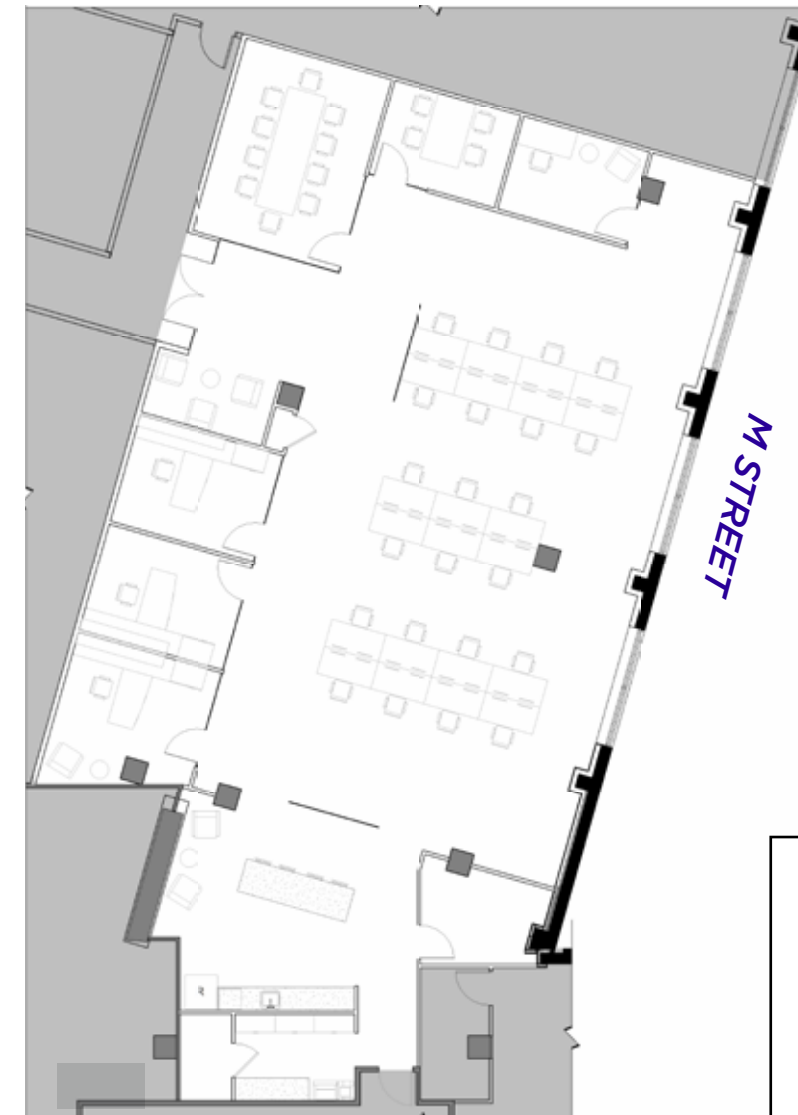

The Beatles first concert in the United States

SECOND FLOOR AVAILABILITIES

5,260 RSF | 10,391 RSF

SECOND FLOOR | HIGH END BUILD OUT
SUITE 201 | 10,391 RSF

THIRD FLOOR CONFERENCE CENTER

#1 - CLASSROOM LAYOUT
TOTAL SEATING 72

#2 - CLASSROOM + TABLES LAYOUT
TOTAL SEATING 48

#3 - TABLE LAYOUT
TOTAL SEATING 32

THIRD FLOOR
SUITE 330 | 6,734 RSF
CONTIGUOUS UP TO 12,029 RSF

Scan/Click to
View Matterport

THIRD FLOOR

SUITE 335 | 5,295 RSF

CONTIGUOUS UP TO 12,029 RSF

FOURTH FLOOR
40,843 RSF

FULLY BUILT OUT & FURNISHED!

FOURTH FLOOR SUITE 401 | 3,386 RSF

3RD STREET

LEASING INFO

EVAN BEHR
202 258 3738
evan.behr@jll.com

THOMAS MYERS
202 812 2166
thomas.myers@jll.com