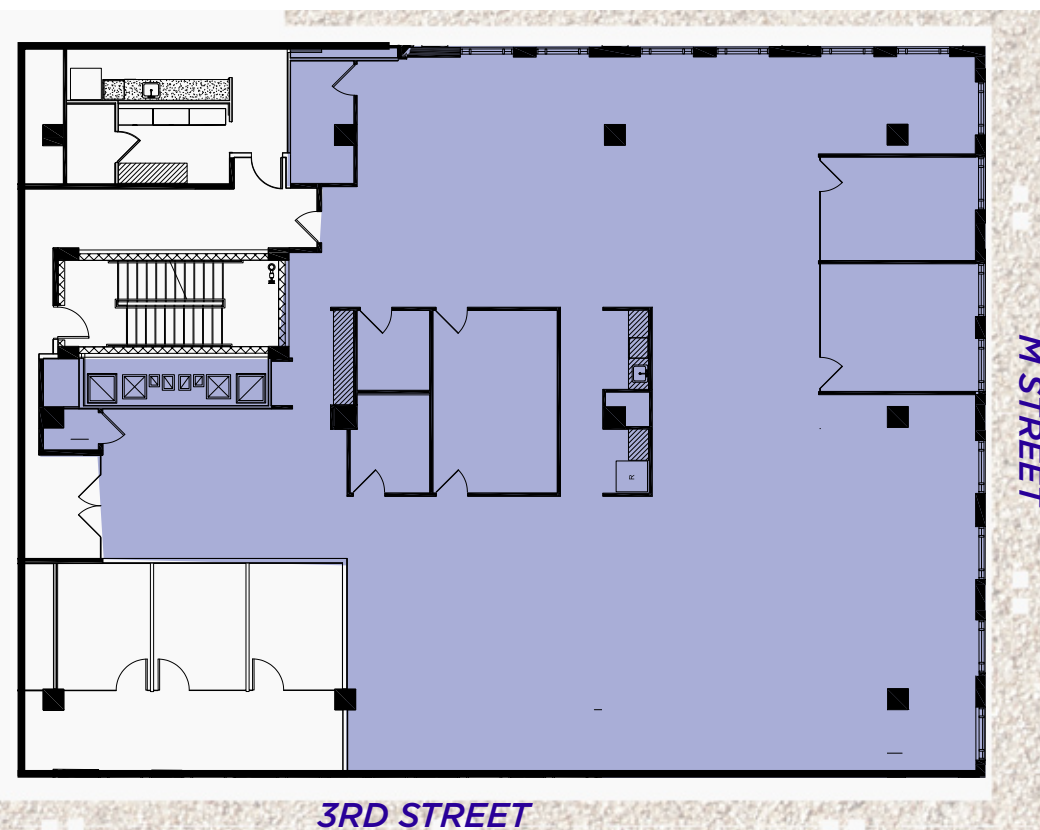

The Beatles first concert in the United States

SECOND FLOOR AVAILABILITIES

5,260 RSF | 10,391 RSF

SECOND FLOOR | HIGH END BUILD OUT
SUITE 201 | 10,391 RSF

THIRD FLOOR CONFERENCE CENTER

#1 - CLASSROOM LAYOUT
TOTAL SEATING 72

#2 - CLASSROOM + TABLES LAYOUT
TOTAL SEATING 48

#3 - TABLE LAYOUT
TOTAL SEATING 32

THIRD FLOOR
SUITE 330 | 6,734 RSF
CONTIGUOUS UP TO 12,029 RSF

Scan/Click to
View Matterport

THIRD FLOOR

SUITE 335 | 5,295 RSF

CONTIGUOUS UP TO 12,029 RSF

FOURTH FLOOR
40,843 RSF

FULLY BUILT OUT & FURNISHED!

FOURTH FLOOR SUITE 401 | 3,386 RSF

3RD STREET

LEASING INFO

EVAN BEHR
202 258 3738
evan.behr@jll.com

THOMAS MYERS
202 812 2166
thomas.myers@jll.com