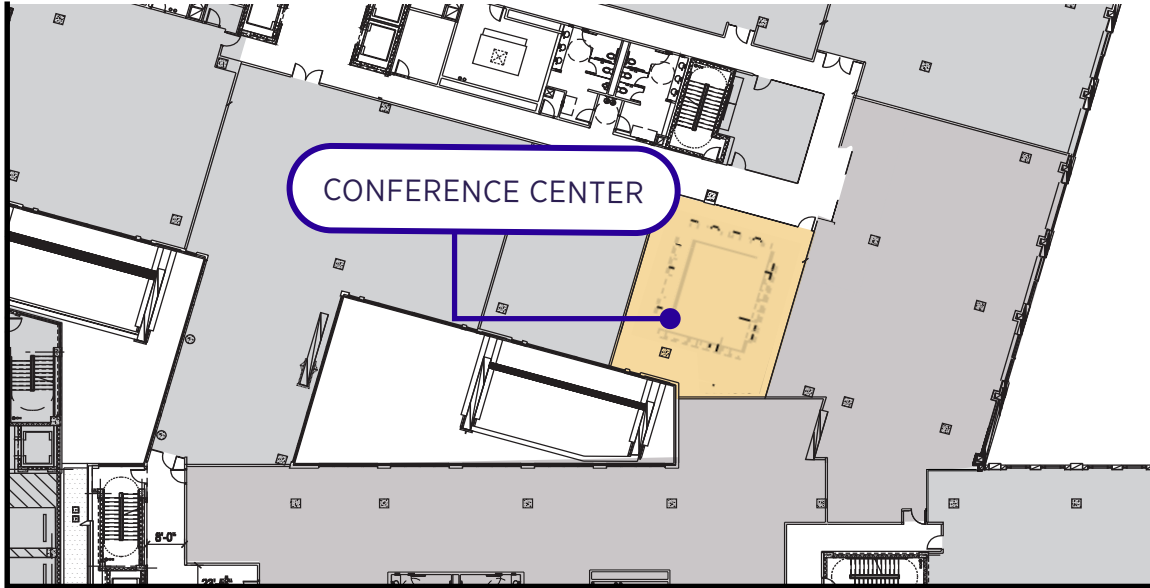

The Beatles first concert in the United States

SECOND FLOOR AVAILABILITIES

5,260 RSF | 10,391 RSF

SECOND FLOOR | HIGH END BUILD OUT
SUITE 201 | 10,391 RSF

THIRD FLOOR CONFERENCE CENTER

#1 - CLASSROOM LAYOUT
TOTAL SEATING 72

#2 - CLASSROOM + TABLES LAYOUT
TOTAL SEATING 48

#3 - TABLE LAYOUT
TOTAL SEATING 32

THIRD FLOOR
SUITE 330 | 6,734 RSF
CONTIGUOUS UP TO 12,029 RSF

Scan/Click to
View Matterport

THIRD FLOOR

SUITE 335 | 5,295 RSF