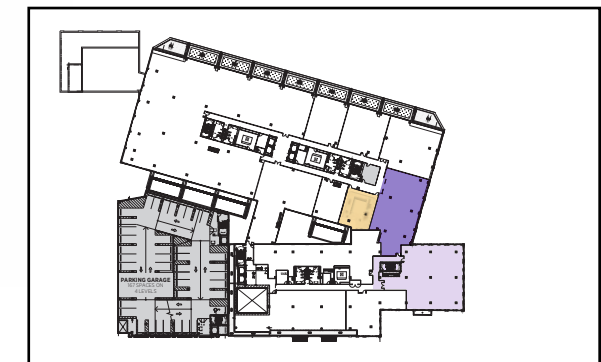

The Beatles first concert in the United States

SECOND FLOOR AVAILABILITIES

5,260 RSF | 10,391 RSF

SECOND FLOOR | HIGH END BUILD OUT
SUITE 201 | 10,391 RSF

THIRD FLOOR CONFERENCE CENTER

#1 - CLASSROOM LAYOUT
TOTAL SEATING 72

#2 - CLASSROOM + TABLES LAYOUT
TOTAL SEATING 48

#3 - TABLE LAYOUT
TOTAL SEATING 32

THIRD FLOOR
SUITE 330 | 6,734 RSF
CONTIGUOUS UP TO 12,029 RSF

Scan/Click to
View Matterport

THIRD FLOOR

SUITE 335 | 5,295 RSF

CONTIGUOUS UP TO 12,029 RSF

FOURTH FLOOR
40,843 RSF

FULLY BUILT OUT & FURNISHED!

FOURTH FLOOR SUITE 401 | 3,386 RSF

3RD STREET

LEASING INFO

EVAN BEHR
202 258 3738
evan.behr@jll.com

THOMAS MYERS
202 812 2166
thomas.myers@jll.com