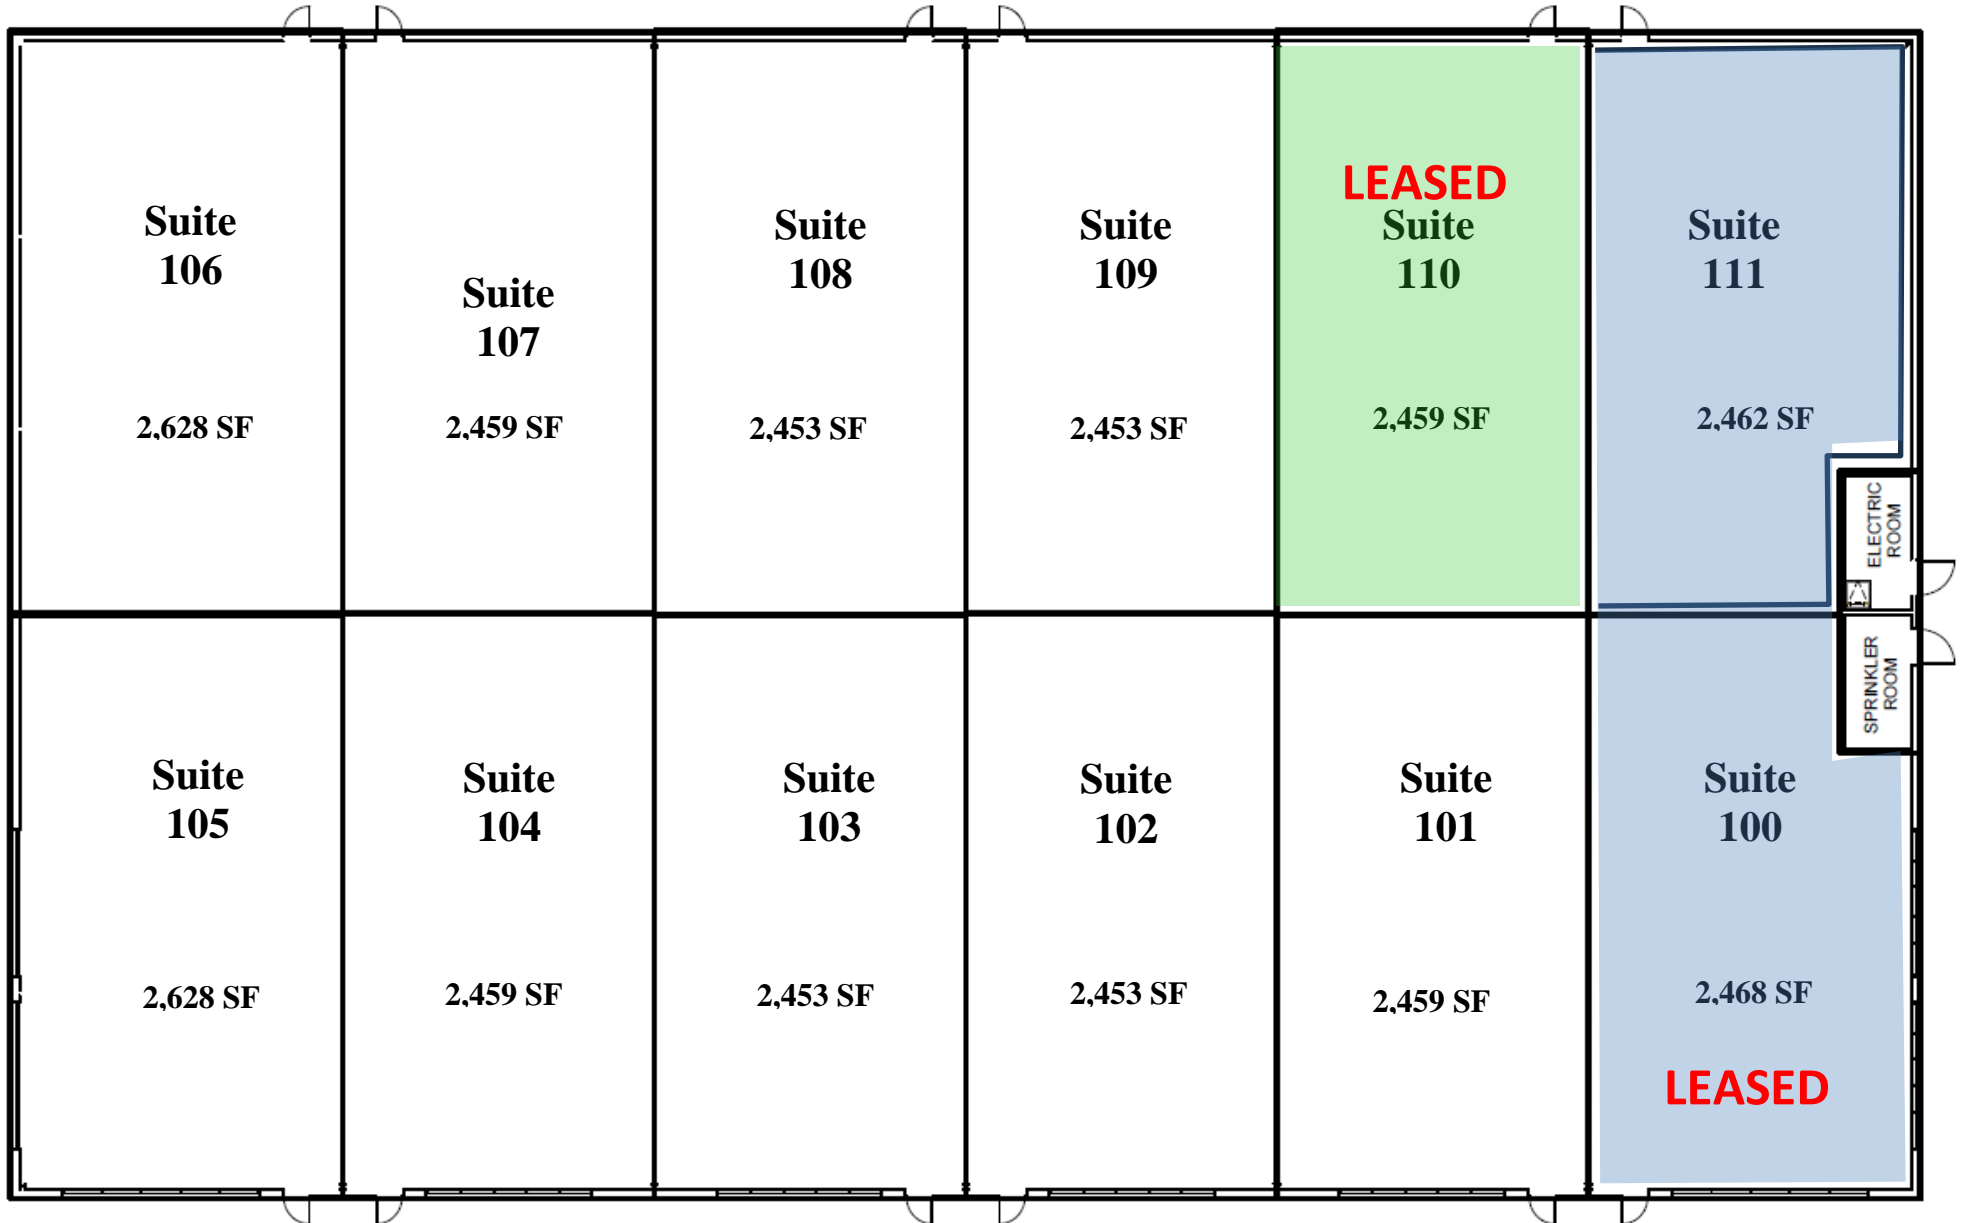

2300 CAMPUS LANE
East Norriton, Montgomery County, PA

Germantown Pike

Campus Lane