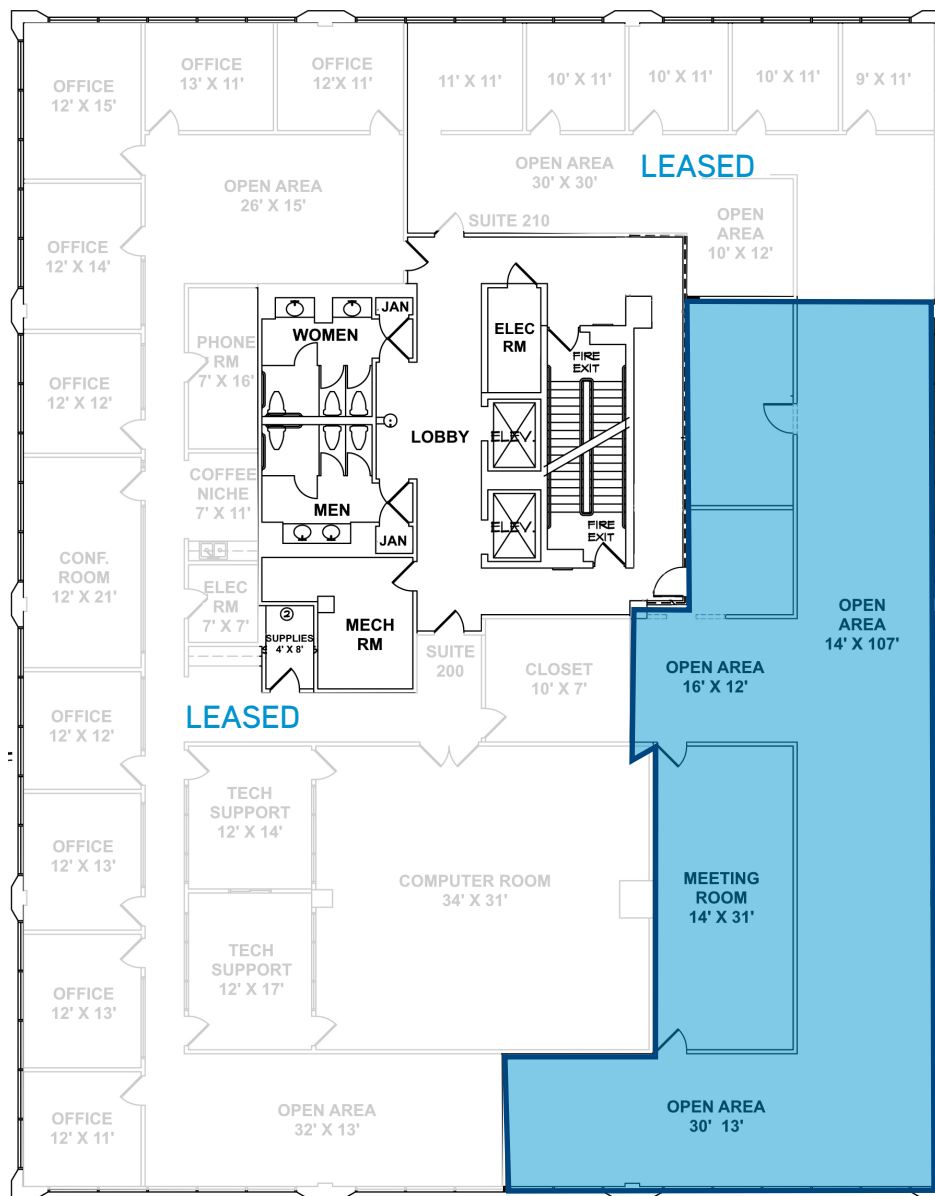

Plymouth Plaza

26750 US Highway 19 North | Clearwater, Florida 33763

**AVAILABLE
SUITE 220
3,338 SF**

ALAN FELDSHUE

Executive Managing Director | Office Services
Direct +1 727 442 7296
alan.feldshue@colliers.com