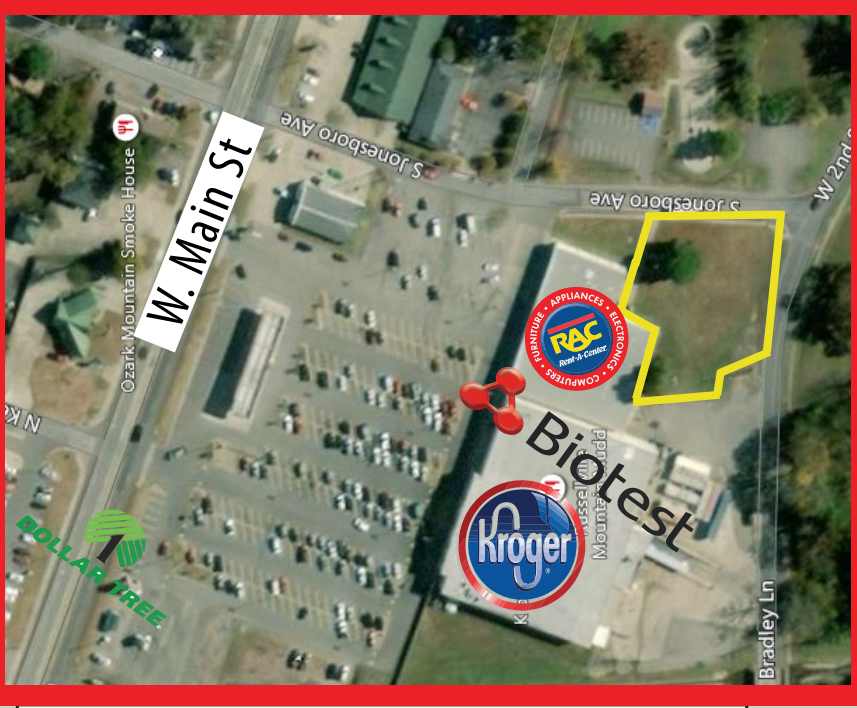

KROGER CENTER OUTPARCEL ■ 2

224 South Jonesboro Avenue | RUSSELLVILLE, AR

AVAILABLE

- Space #1 - 1,300 Sq. Ft. ■ Space #2 - 1,100 Sq. Ft.
- Spaces can be combined
- 20,000 Traffic Count
- Cross access and shared parking

DEMOGRAPHICS

	1 Mile	3 Mile	5 Mile
Population:	5,393	29,136	41,571
Avg HH Income:	44,721	54,549	57,518
Total HH:	2,213	10,701	15,319