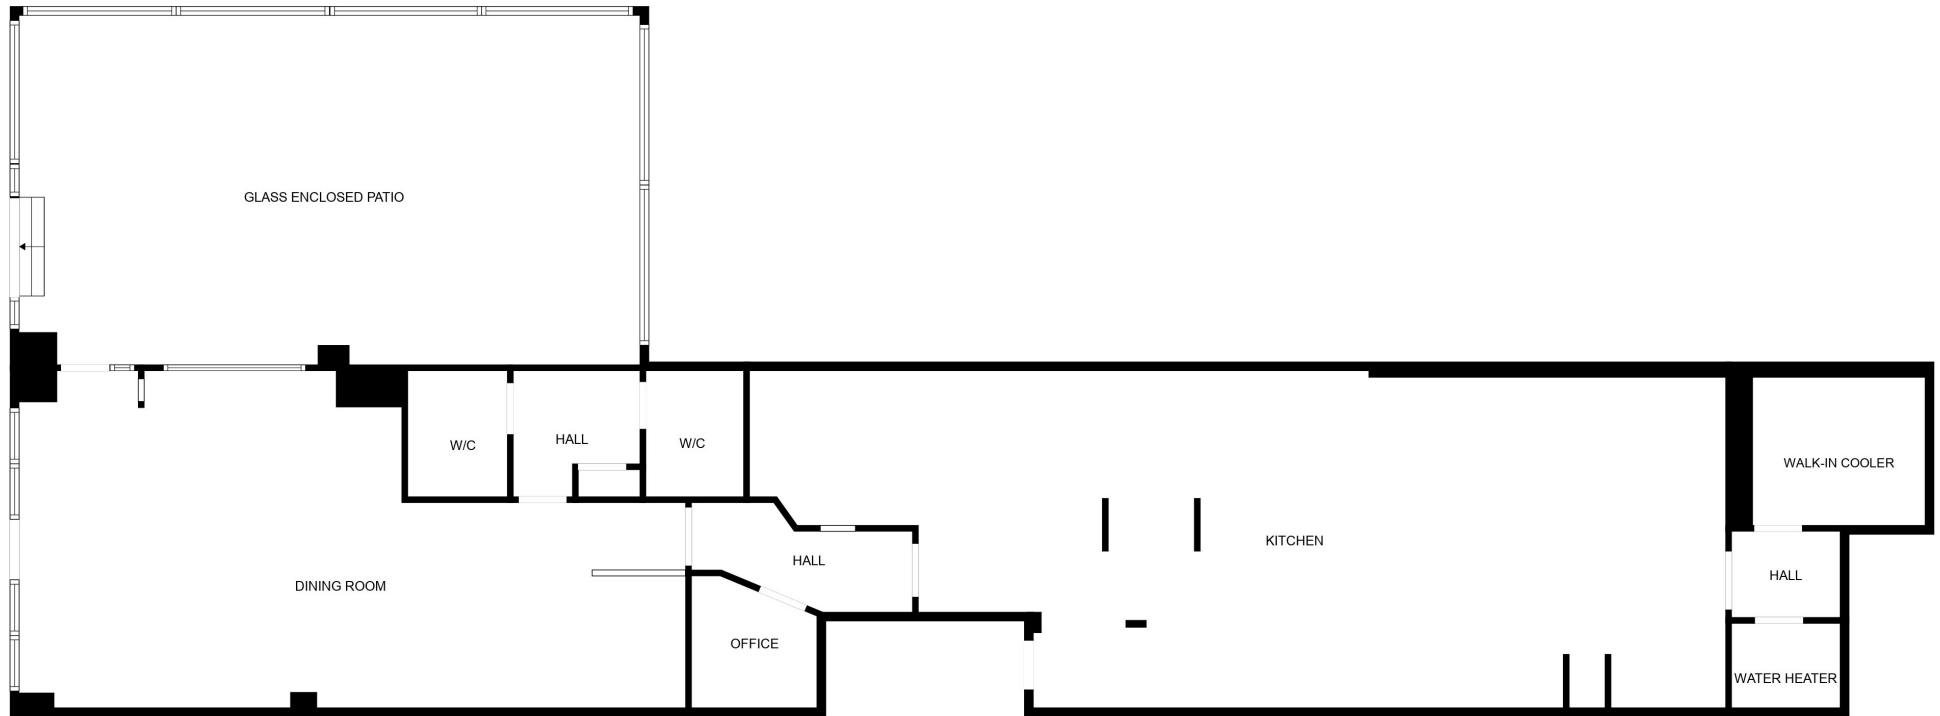

1270 West Peachtree St. NW, Atlanta, GA 30309
Suite 1- Floor Plan / 3,575 RSF

Sizes and dimensions are approximate and actual may vary. Floor plan is not to scale. No warranty, either expressed or implied is made to the accuracy of this floor plan.