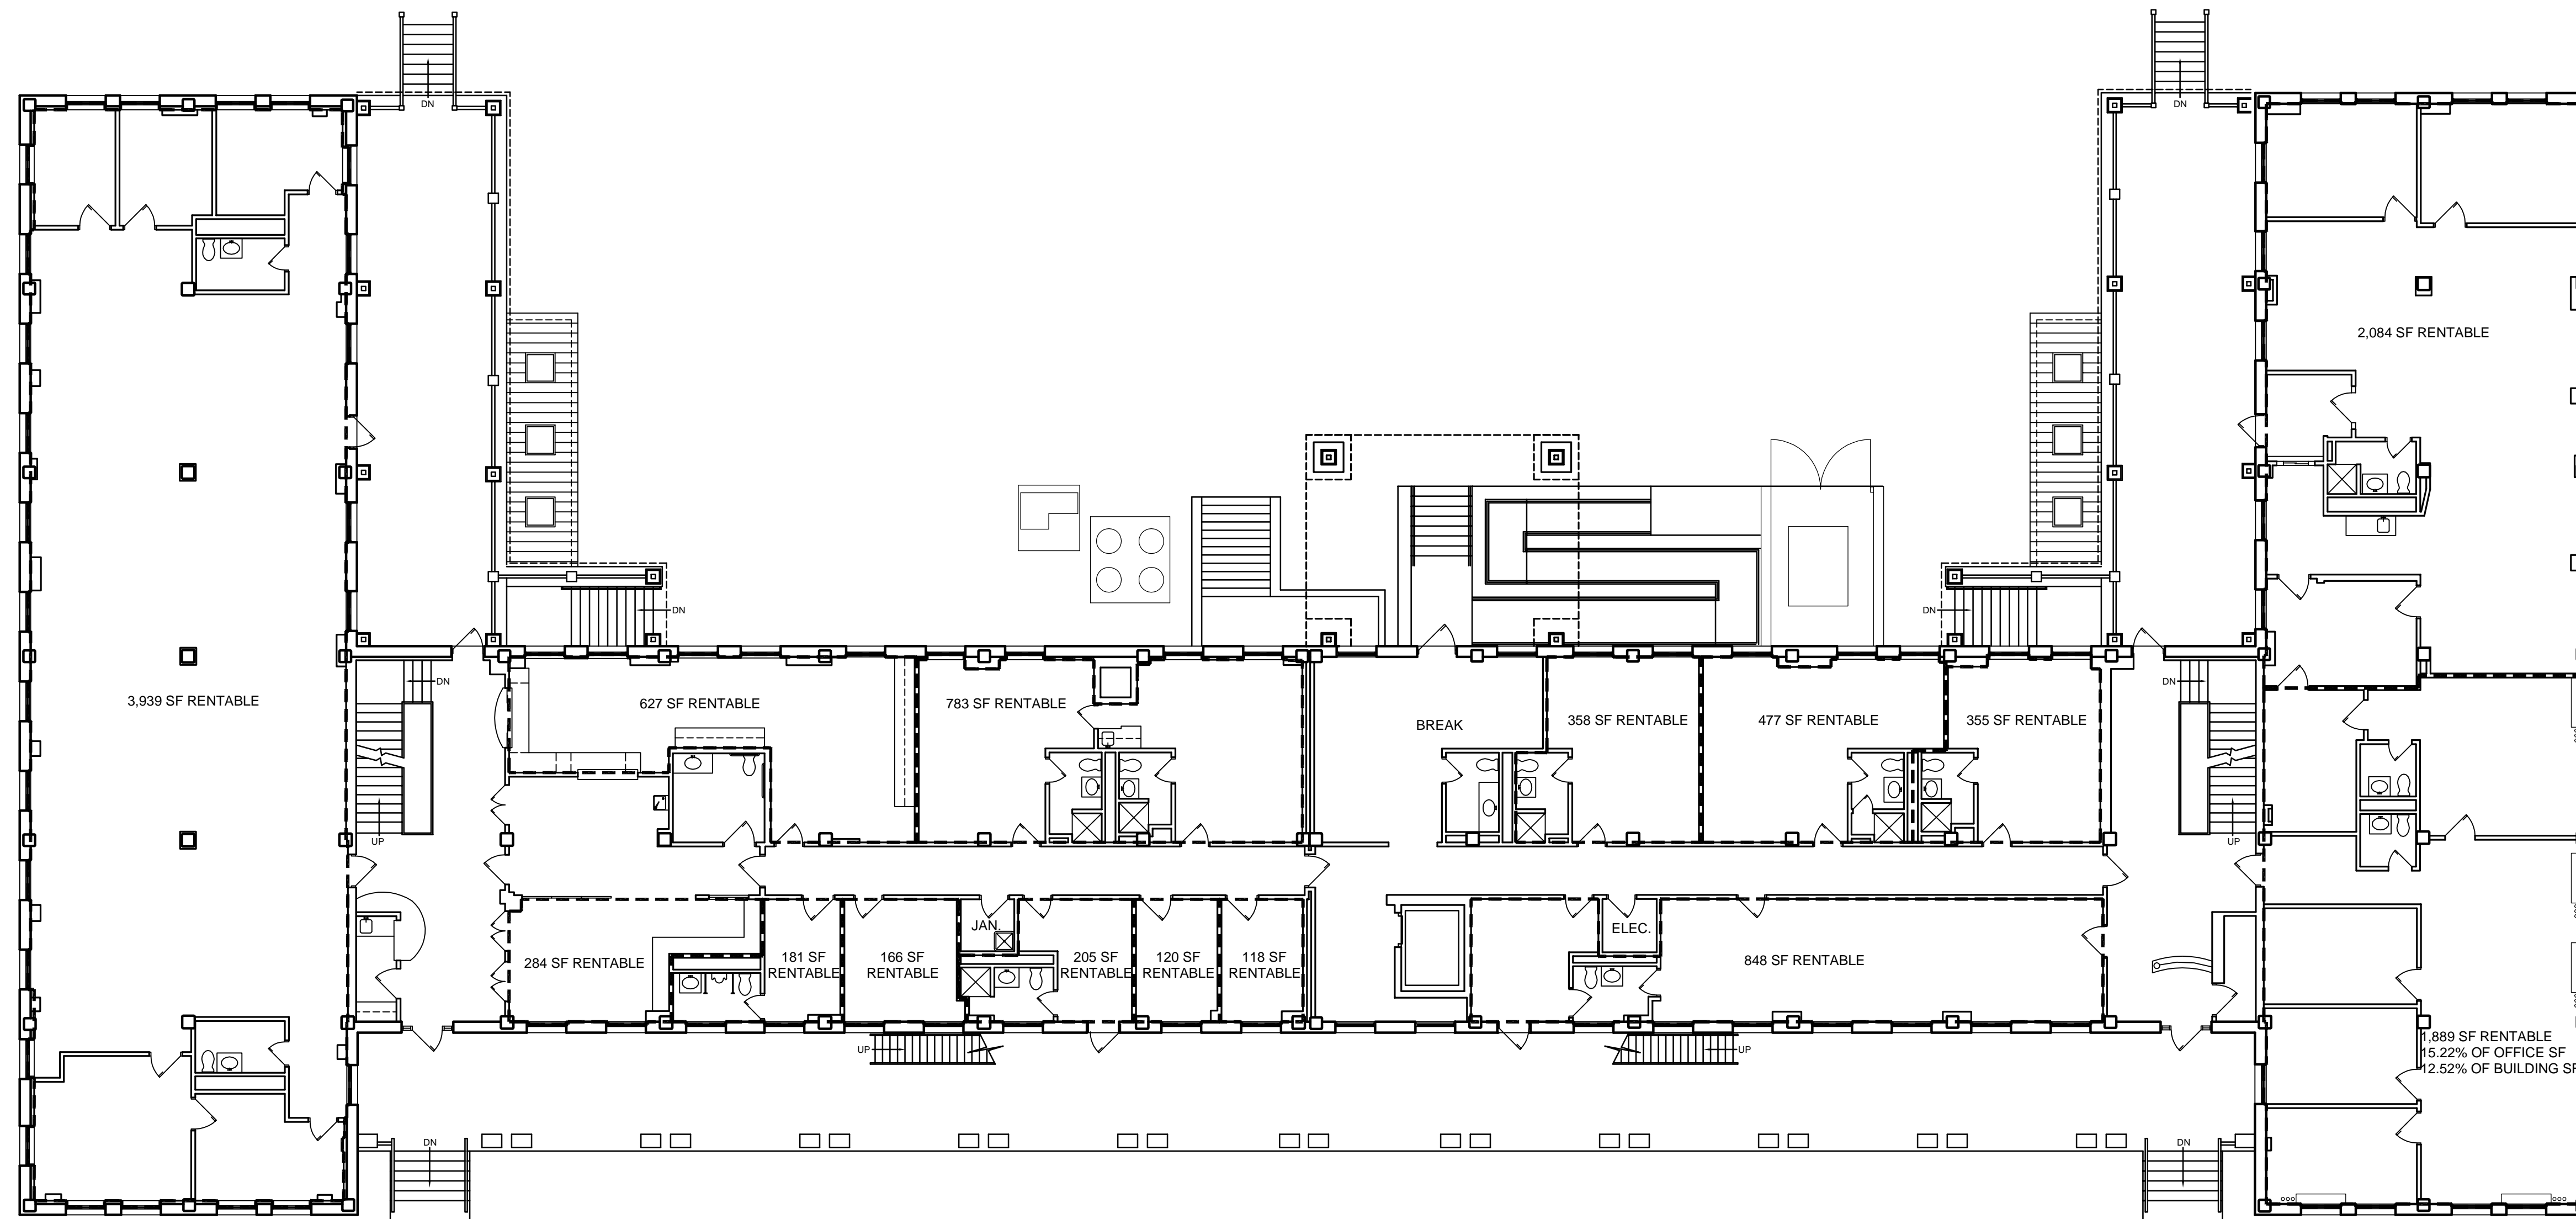

**HARRISON PARK
PROPERTIES, LLC**

**HARRISON PARK
8902 OTIS AVENUE
INDIANAPOLIS, IN 46216**

CONSULTANTS

FIRST FLOOR PLAN

SCALE: 3/32" = 1'-0"

CERTIFIED BY

DATE: 7/18/08

DRAWN BY: JRD

CHECKED BY:

ISSUED FOR: DATE:

PROJECT

TITLE:
**FIRST
FLOOR PLAN**

A1