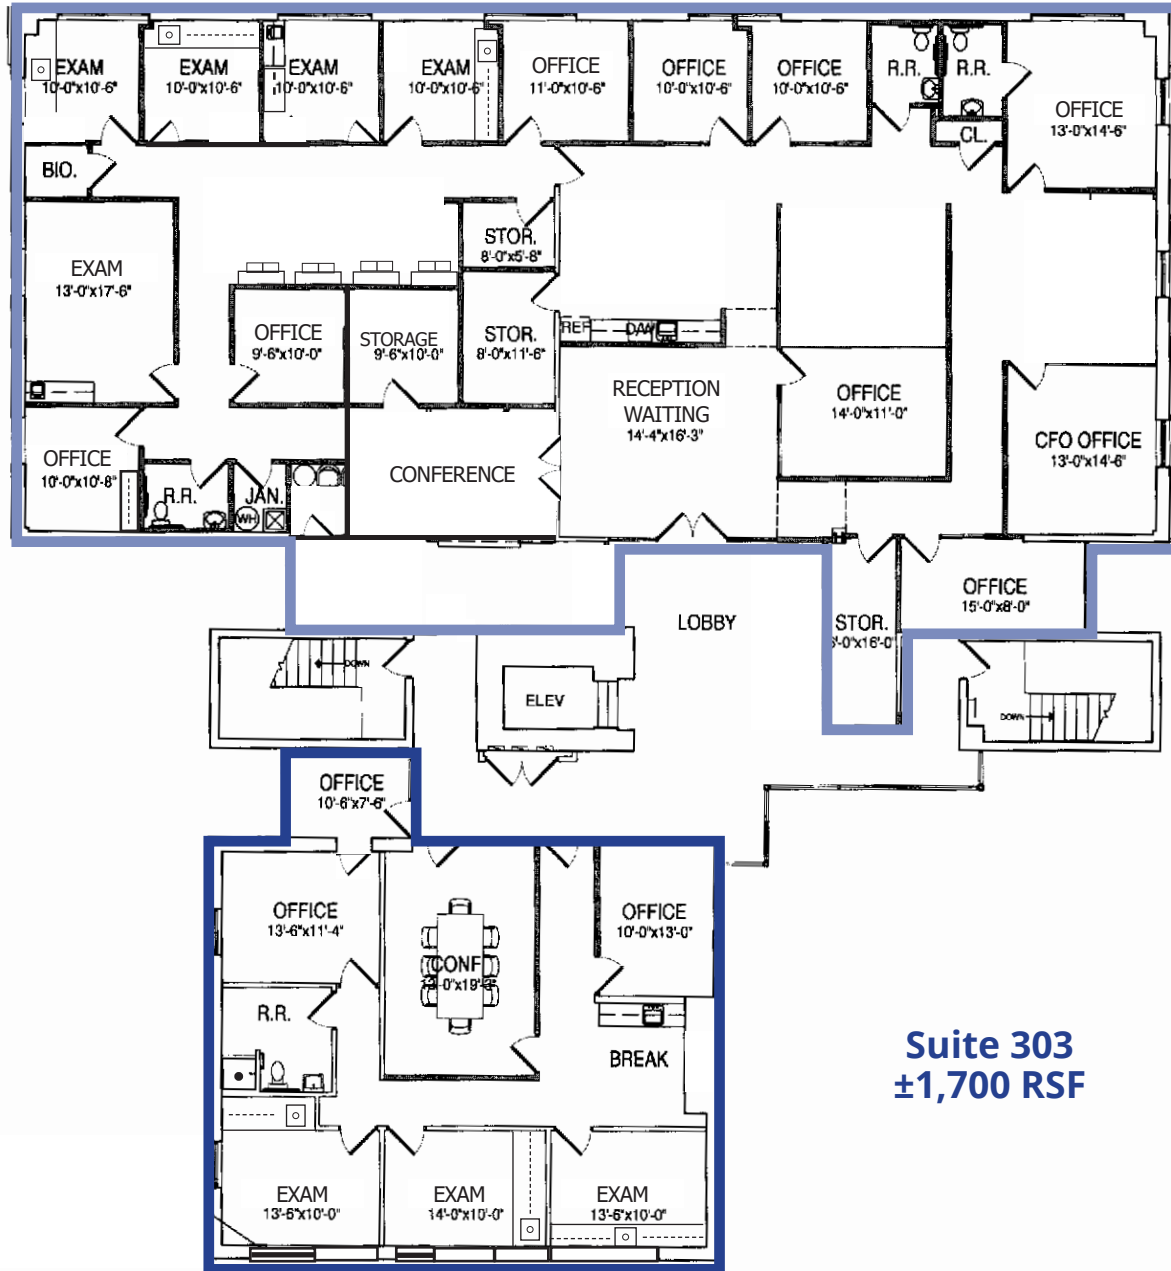

# Third Floor Demising Options

**Suite 300**  
**±6,417 RSF**

**Suite 303**  
**±1,700 RSF**