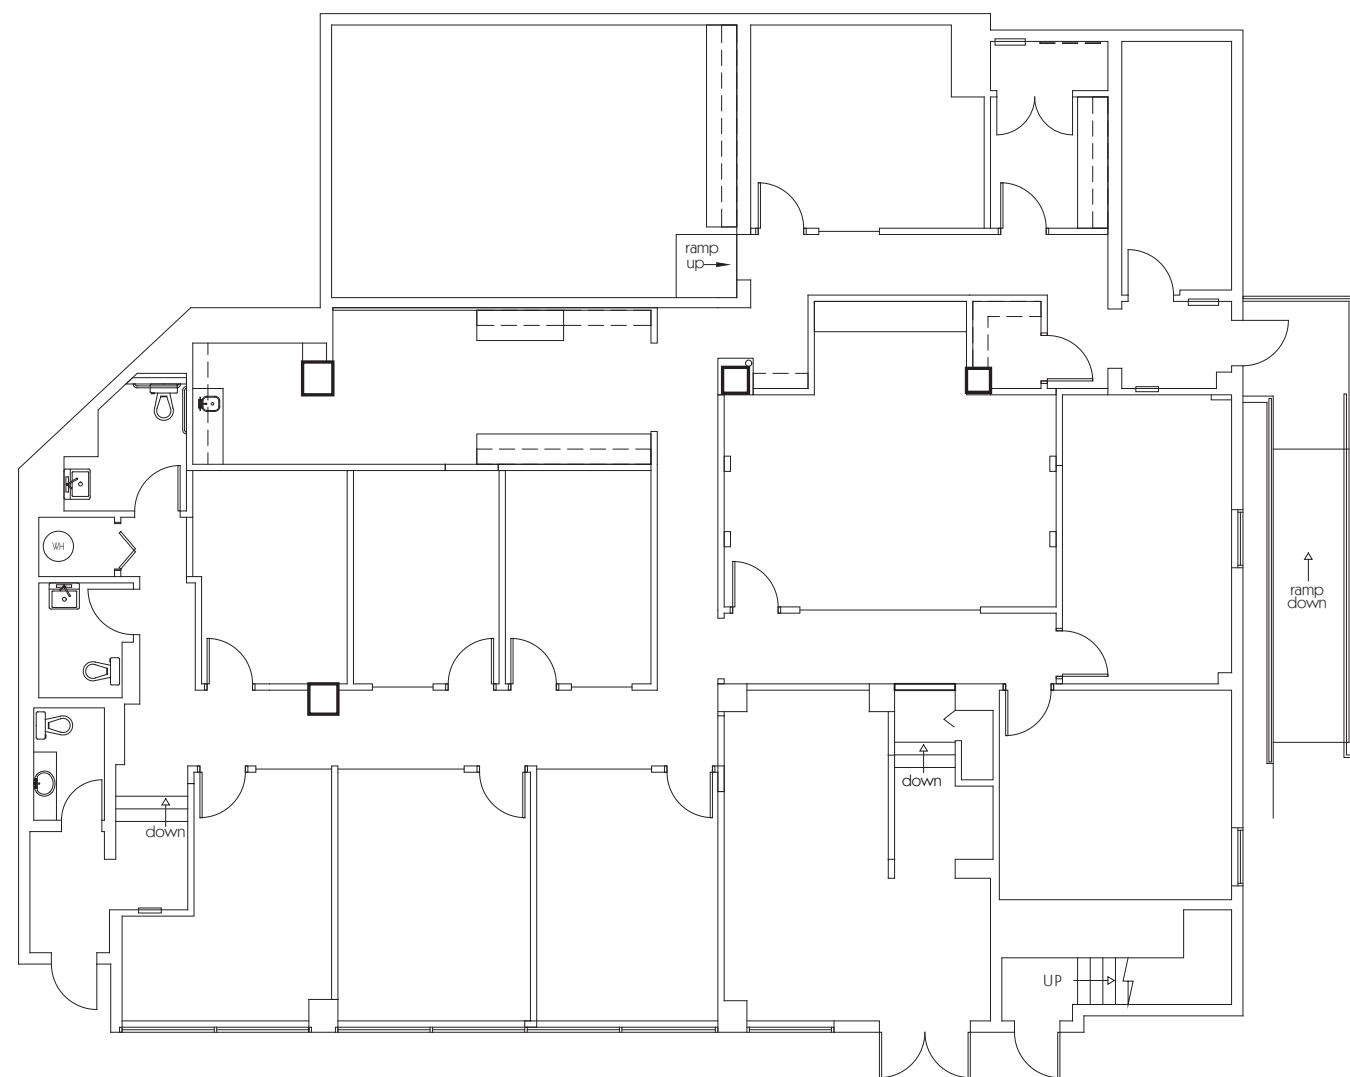

WELCOME TO

221 S KNOWLES

LOCATED IN HISTORIC WINTER PARK

FOUNDRY
COMMERCIAL

GROUND FLOOR RETAIL OR OFFICE

221 S KNOWLES | WINTER PARK, FLORIDA

FEATURES

SUITE	First Floor
RSF	4,603 SF
BUILDING CLASS	A+
ZONING	C-2
PARKING	3/1,000

PROPERTY FEATURES:

- Ground floor retail or office opportunity
- On-site property management
- Secured parking available in on-site garage
- Walkability score: 95
- Surrounded by the most desirable location for retail and dining in Central Florida

FLOOR PLAN

1ST FLOOR

4,603 SF
RETAIL OR OFFICE

LOCATION

DINING

- | | |
|----------------------|-----------------------------|
| 1 New General Cafe | 9 Bosphorus |
| 2 AVA MediterrAegean | 10 Garp & Fuss |
| 3 Pannullo's Italian | 11 Boca |
| 4 Blu on the Avenue | 12 Bernie's Coffee & Tea Co |
| 5 Cocina 214 | 13 The Parkview |
| 6 310 Park South | 14 BoVine Steakhouse |
| 7 The Wine Room | 15 Hamilton's Kitchen |
| 8 Prato | |