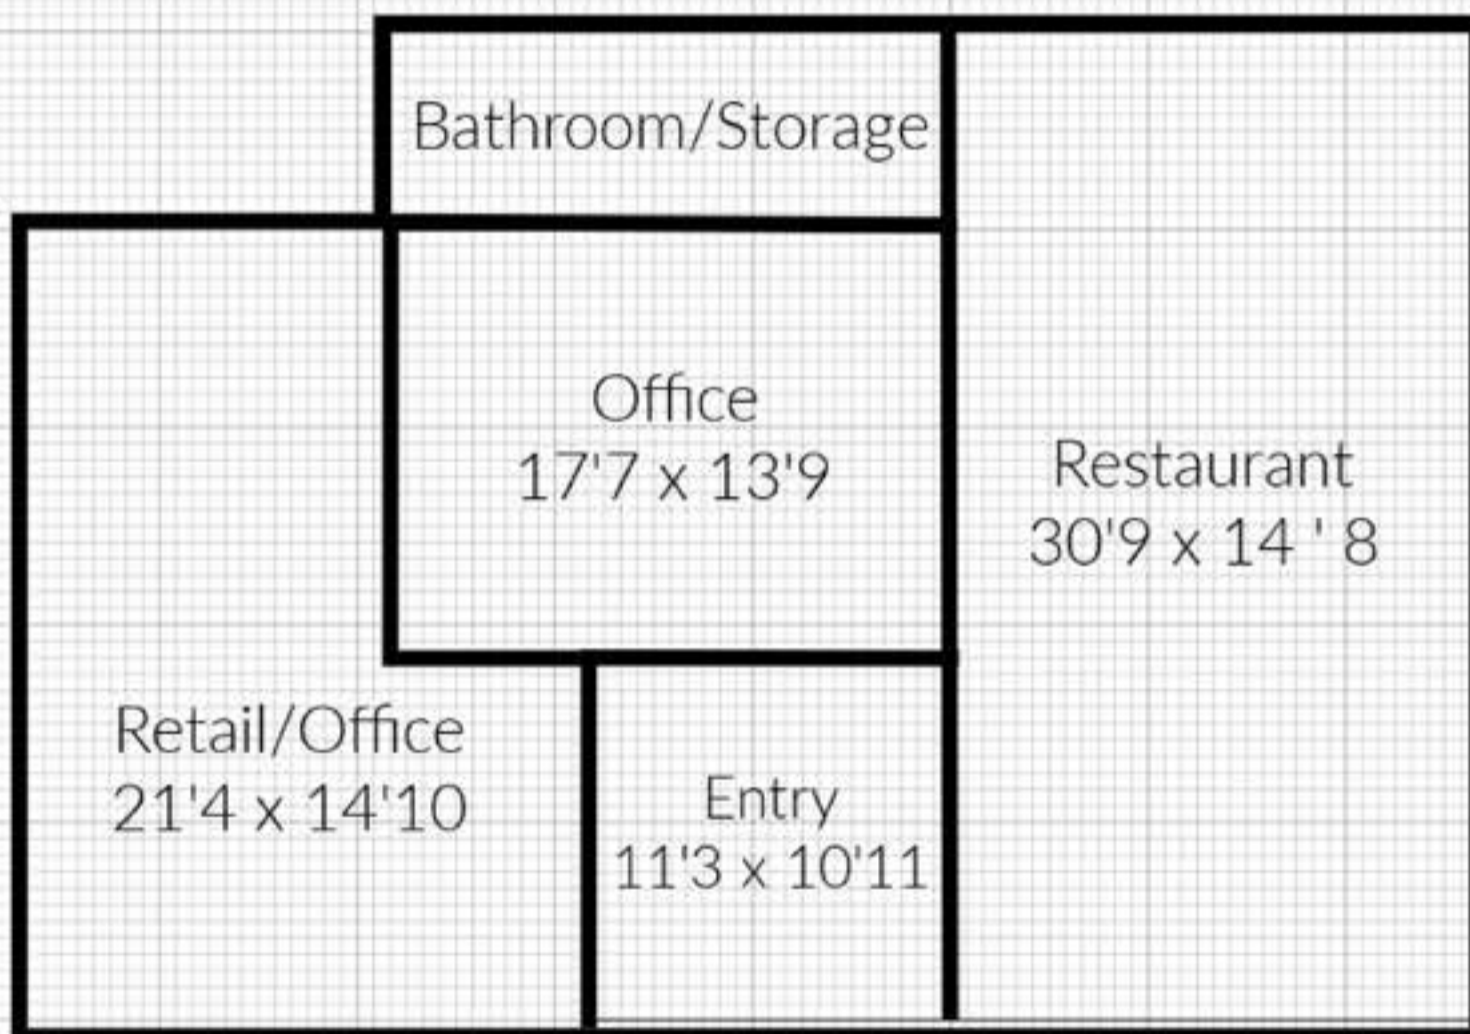

Floor plan is representative & may not be exact or to scale

HUNT BROTHERS PIZZA

BUILD YOUR PIZZA $12

12" Personal Cheesy Crust Pizza • Thin Crust Cheesy Crust Pizza
$12.00 per pizza • 12" or 14" size

ALL TOPPING NO EXTRA CHARGE*

Pepperoni	$0.75	Mushrooms	$0.75
Sausage	$0.75	Supreme	$0.75
Beef	$0.75	Red Pepper	$0.75
Bacon	$0.75	Black Olive	$0.75
Breakfast	$0.75	Onions	$0.75

WHOLE PIZZAS:
Pizza $12.00
Breakfast Pizza $12.00
Limited Time Only Pizzas $12.99

Thin Crust

Original Crust

BUFFALO & CHICKEN PIZZA

HUNT BROTHERS PIZZA HERE FOR A LIMITED TIME