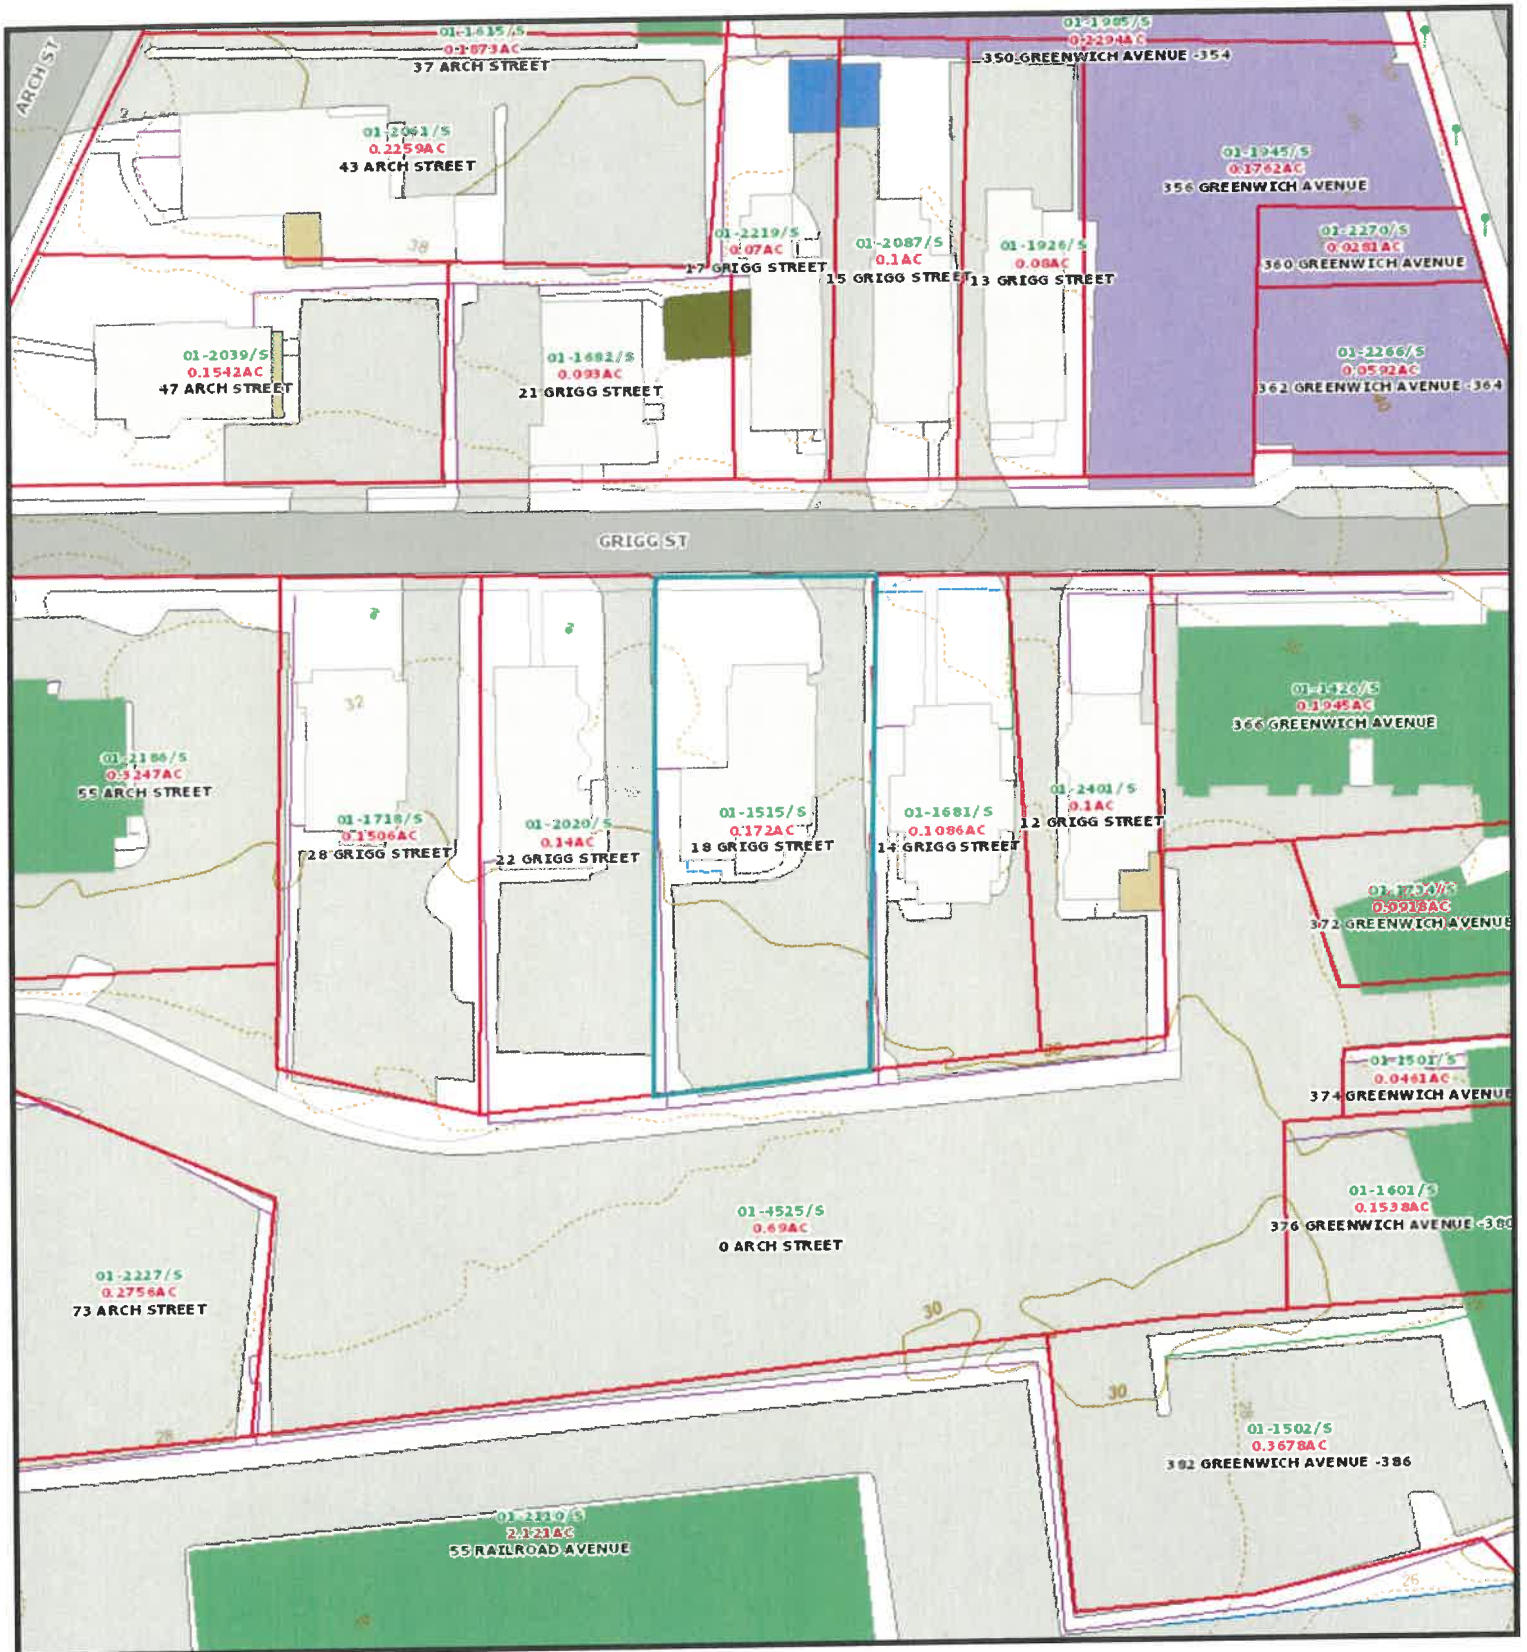

12/14/2021 12:47:56 PM

Scale: 1"=50'

Scale is approximate

This map was produced from the Town of Greenwich Geographic Information System. The Town expressly disclaims any liability that may result from the use of this map.

Map Printed Date: 12/14/2021

Copyright © 2000 by the Town of Greenwich.

12/14/2021 12:48:37 PM

Scale: 1"=50'

Scale is approximate

This map was produced from the Town of Greenwich Geographic Information System. The Town expressly disclaims any liability that may result from the use of this map.

Map Printed Date: 12/14/2021

Copyright © 2000 by the Town of Greenwich.

12/14/2021 12:49:12 PM

Scale: 1"=50'

Scale is approximate

This map was produced from the Town of Greenwich Geographic Information System. The Town expressly disclaims any liability that may result from the use of this map.