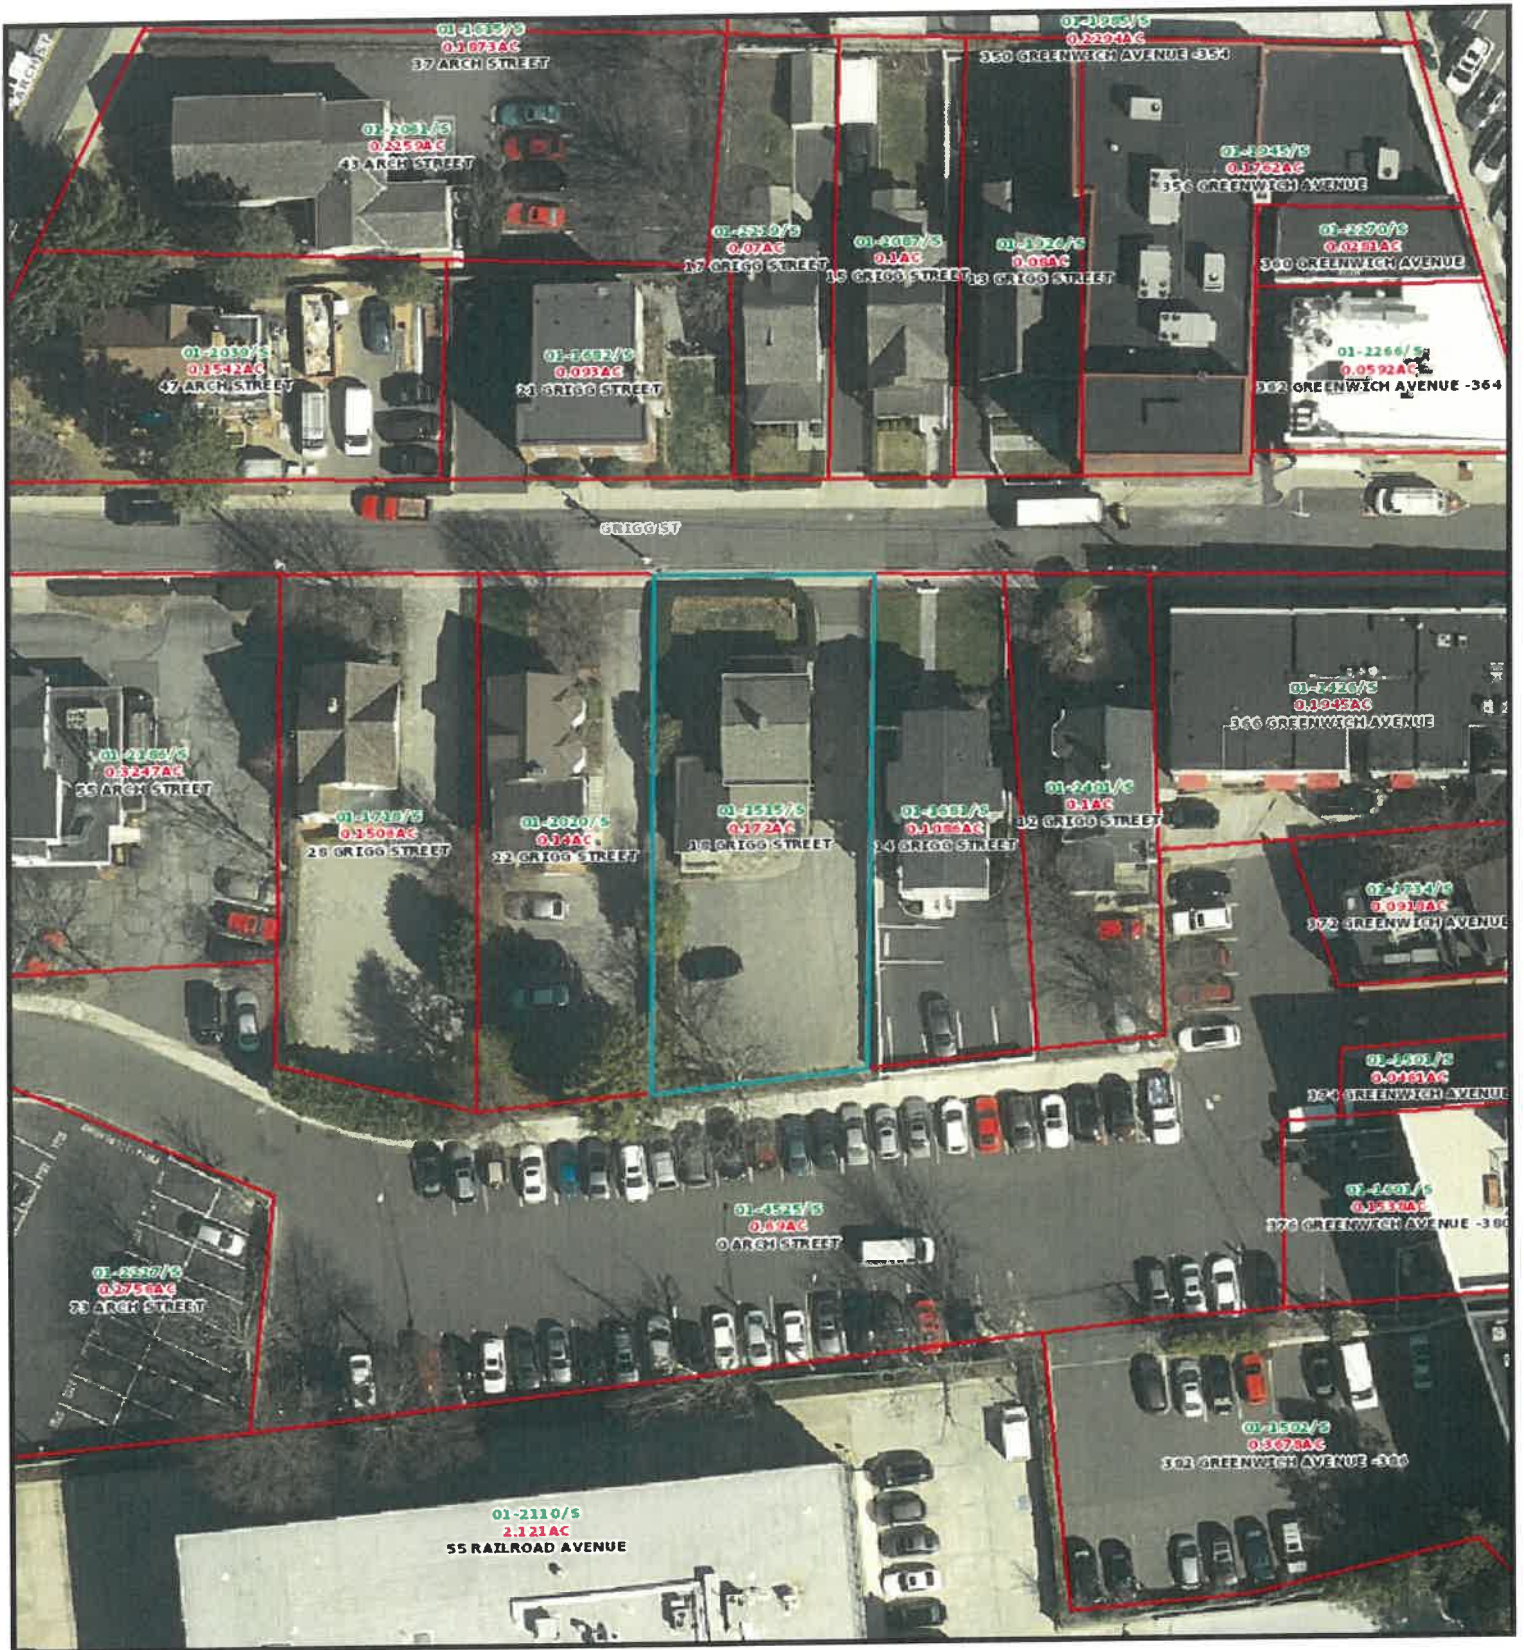

12/14/2021 12:47:56 PM

Scale: 1"=50'

Scale is approximate

This map was produced from the Town of Greenwich Geographic Information System. The Town expressly disclaims any liability that may result from the use of this map.

Map Printed Date: 12/14/2021

Copyright © 2000 by the Town of Greenwich.

12/14/2021 12:48:37 PM

Scale: 1"=50'

Scale is approximate

This map was produced from the Town of Greenwich Geographic Information System. The Town expressly disclaims any liability that may result from the use of this map.

Map Printed Date: 12/14/2021

Copyright © 2000 by the Town of Greenwich.

12/14/2021 12:49:12 PM

Scale: 1"=50'

Scale is approximate

This map was produced from the Town of Greenwich Geographic Information System. The Town expressly disclaims any liability that may result from the use of this map.

Map Printed Date: 12/14/2021

Copyright © 2000 by the Town of Greenwich.