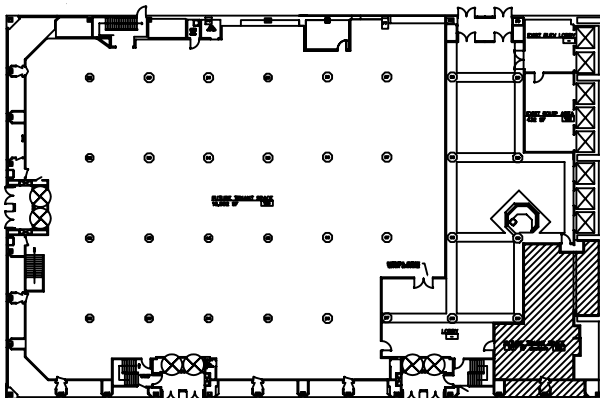

## One Lake Erie Center Suite #170

SCALE: 3/32" = 1'-0"

BUILDING KEY  
SCALE: NO SCALE

One Lake Erie Center

Suite #170

600 Jefferson

Toledo, OH 43604

USEABLE AREA: 1,307 SF\*

RENTABLE AREA: 1,438 SF\*

\* Square feet measurements subject to change upon site measure