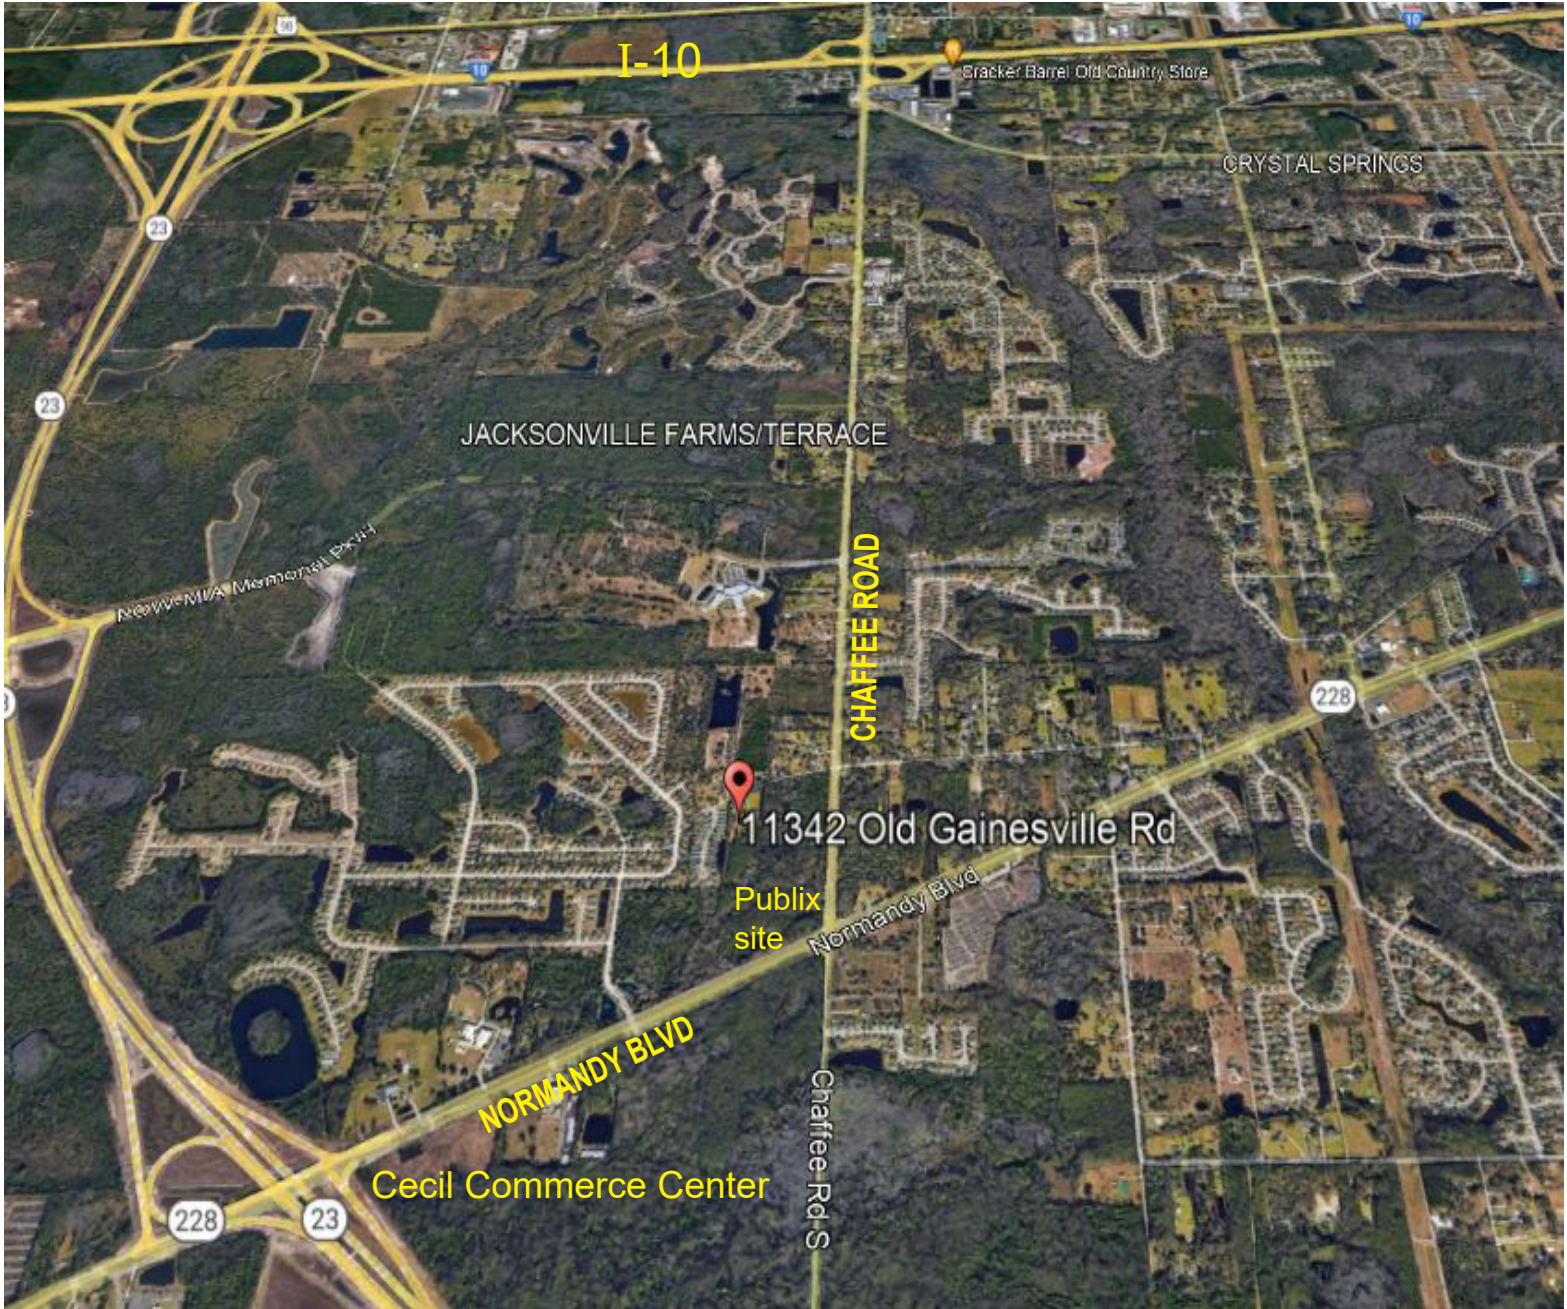

LAND FOR SALE

Chaffee Road at Normandy Blvd.

Jacksonville FL 32221
11342 Old Gainesville Road

MARKETMASTERS
OF THE SOUTHEAST

- 17.93 ± Acres
- Great location for multi-family site
- Publix shopping center coming soon in the NWQ of Normandy Rd
- Call for pricing
- Fast growing part of Jacksonville
- Property numbers 002063-0100, 002063-0000, 002064-0000 and 002062-000

LAND FOR SALE
Chaffee Road at Normandy Blvd.
Jacksonville FL 32221

MARKETMASTERS
OF THE SOUTHEAST

LAND FOR SALE
Chaffee Road at Normandy Blvd.
Jacksonville FL 32221

MARKETMASTERS
OF THE SOUTHEAST

1890 Kingsley Ave., Suite 102
Orange Park, FL 32073
www.marketmastersSE.com