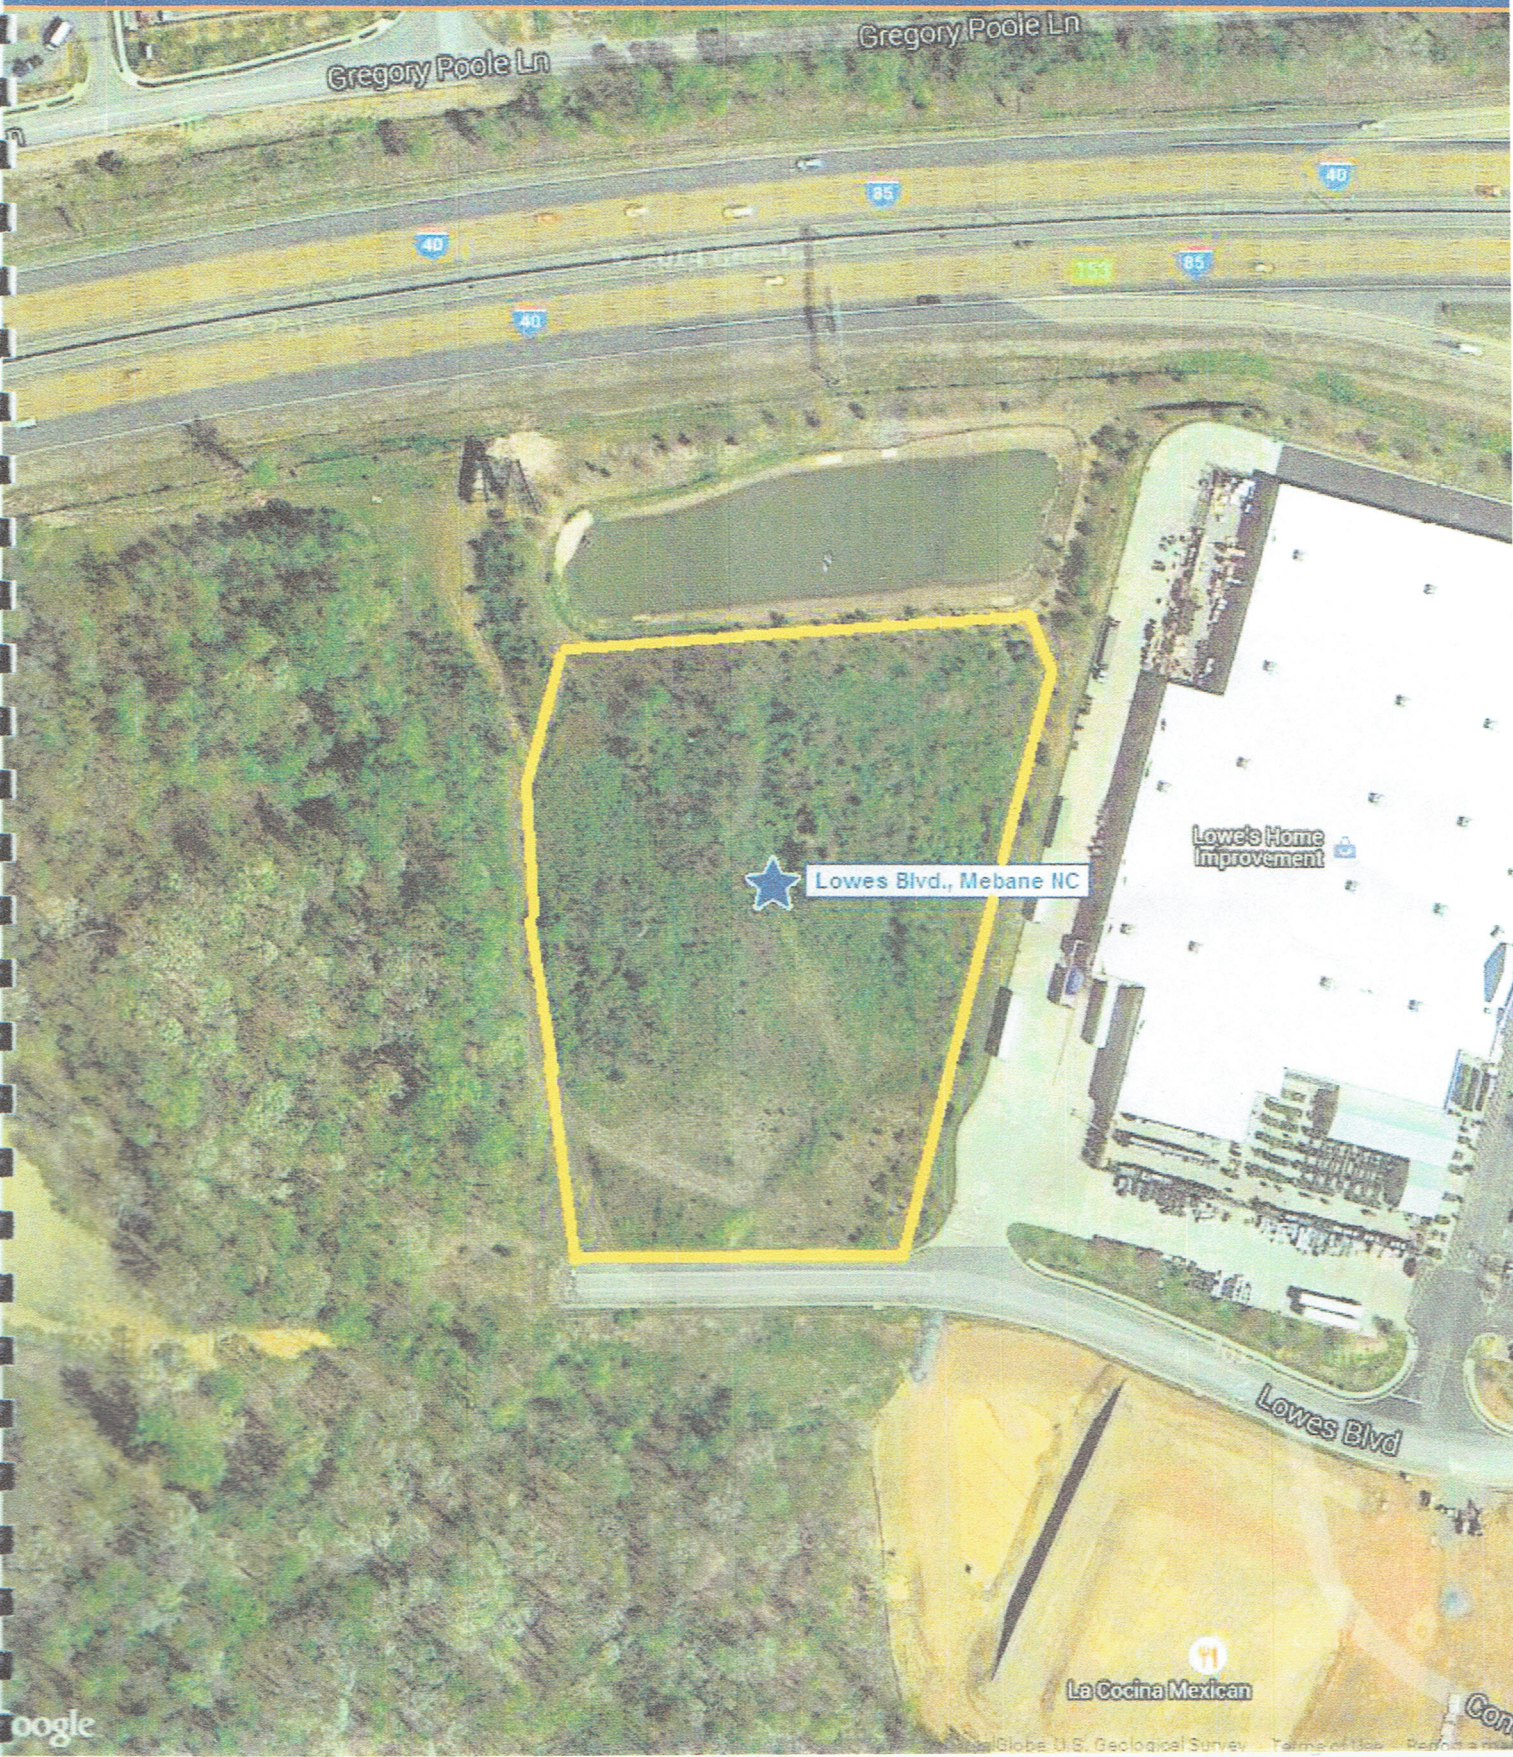

4 Acre Site I-40/I-85 Raleigh/Durham MSA

MEBANE, NC

PROPERTY DESCRIPTION

Google

1-810-487-7800

FAX 1-336-658-7800

1-336-558-7800

© 2007 Google U.S. Geological Survey Terms of Use Report a map