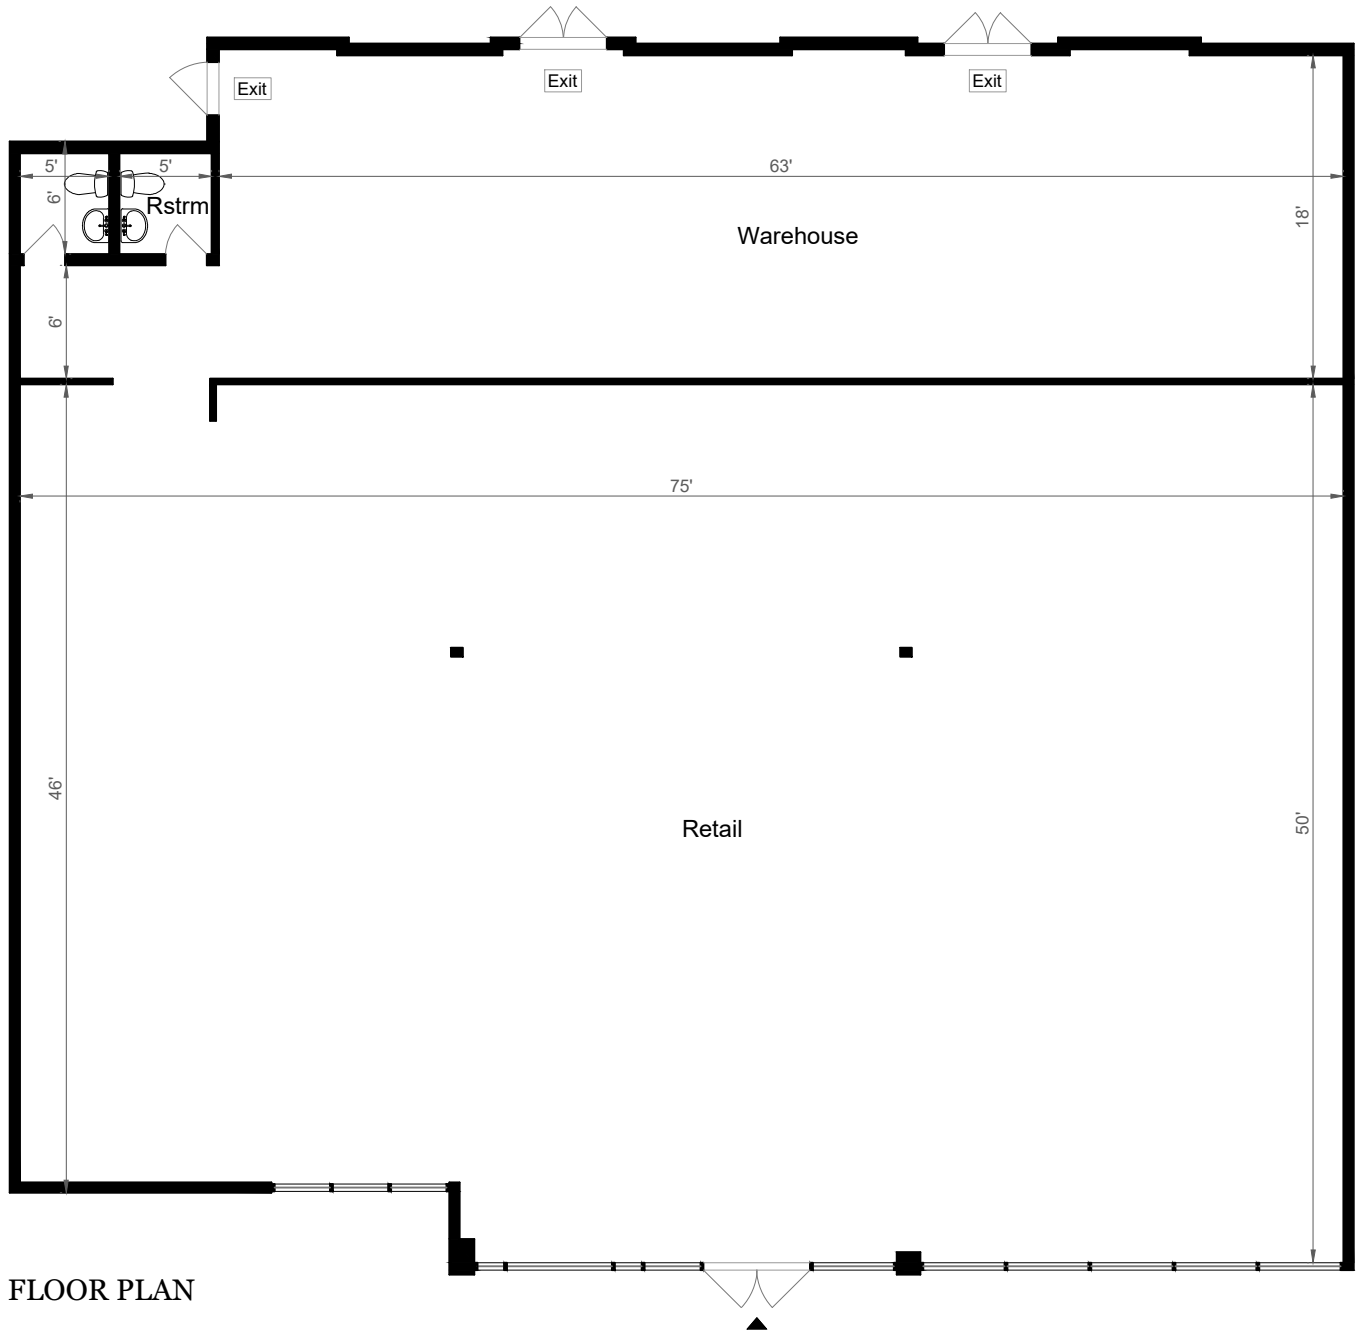

# 1145 EL CAMINO REAL

MILLBRAE, CA 94030

FLOOR PLAN

**Estimated Square Footage: 5,050 SQ FT**

*Calculated from outside face of exterior walls and center line of demising walls.*