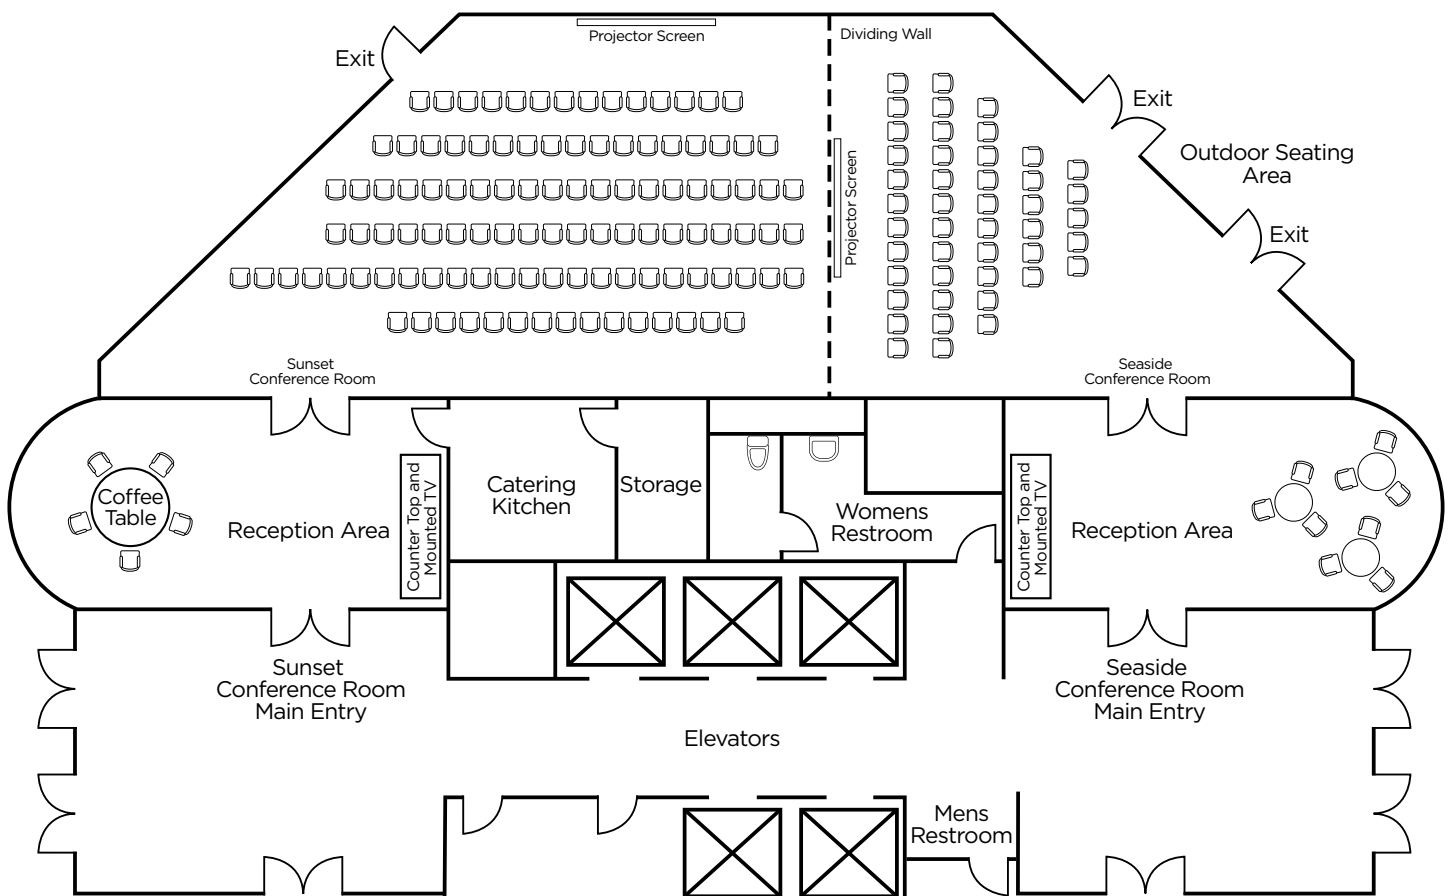

LA JOLLA SQUARE

REIMAGINED SPACES

EVENT CENTER

4225 Executive Square, Suite 150

The newly renovated Event Center features multiple options to create a custom meeting experience tailored to your needs.

- Two large rooms can easily become one space by activating the Skyfold Wall®
- Multiple furniture layouts to customize your meeting setup
- Whiteboards for interactive meetings
- Bose Surround Sound speakers throughout rooms
- Projector with screen in both rooms
- Access to the outdoor courtyard
- Apple Airplay connection
- Microphones available

 **IRVINE COMPANY**

LA JOLLA SQUARE

Event Center
4225 Executive Square, Suite 150

Auditorium Style Seating

Sunset Conference Room Seats up to 84
Seaside Conference Room Seats up to 45

Pricing

Sunset: \$75 per hour • \$450 per day (6+ hours)
Seaside: \$50 per hour • \$300 per day (6+ hours)