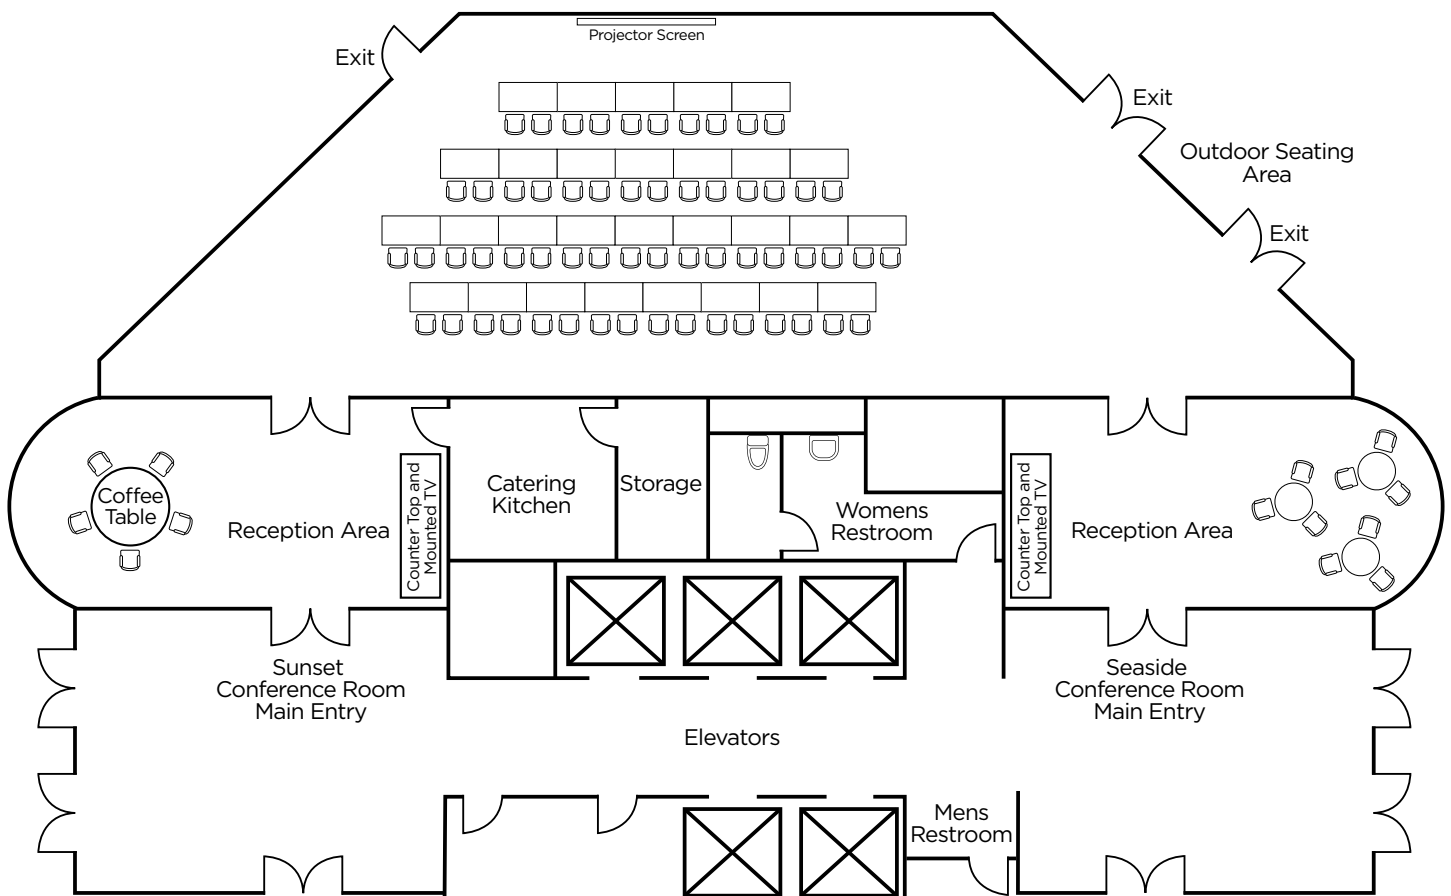

LA JOLLA SQUARE

Event Center
4225 Executive Square, Suite 150

Classroom Style Seating

Combined Conference Room Seats up to 58 with 29 Tables

Pricing

$125 per hour • $750 per day (6+ hours)

/ Exceptional Today. Even Better Tomorrow.® /

If you have questions, please contact the
Customer Resource Center at 858.450.2880.

IRVINE COMPANY