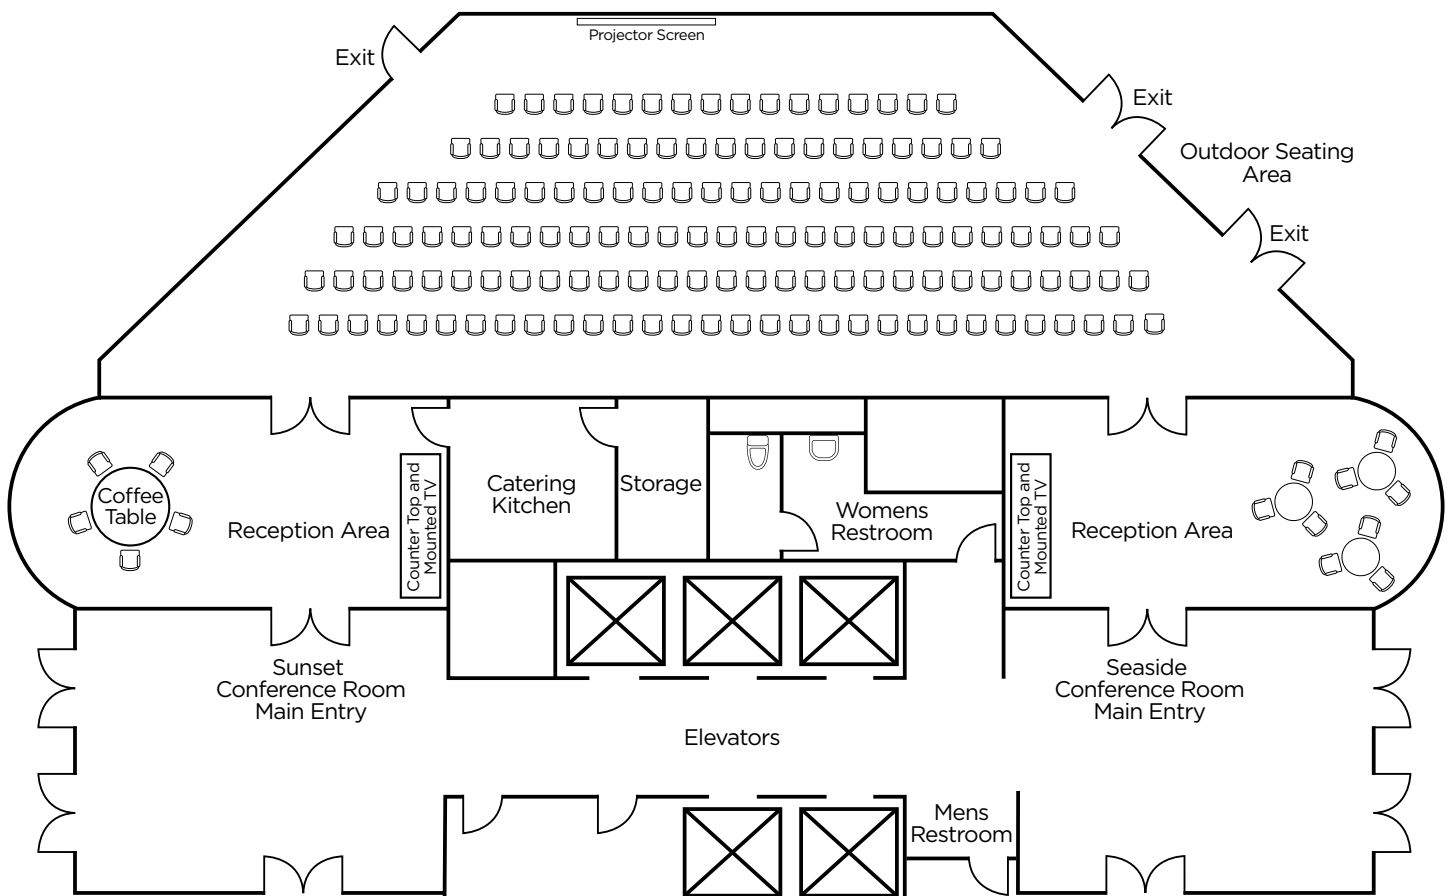

LA JOLLA SQUARE

Event Center
4225 Executive Square, Suite 150

Auditorium Style Seating

Combined Conference Room Seats up to 134

Pricing

$125 per hour • $750 per day (6+ hours)

/ Exceptional Today. Even Better Tomorrow.® /

If you have questions, please contact the
Customer Resource Center at 858.450.2880.

IRVINE COMPANY