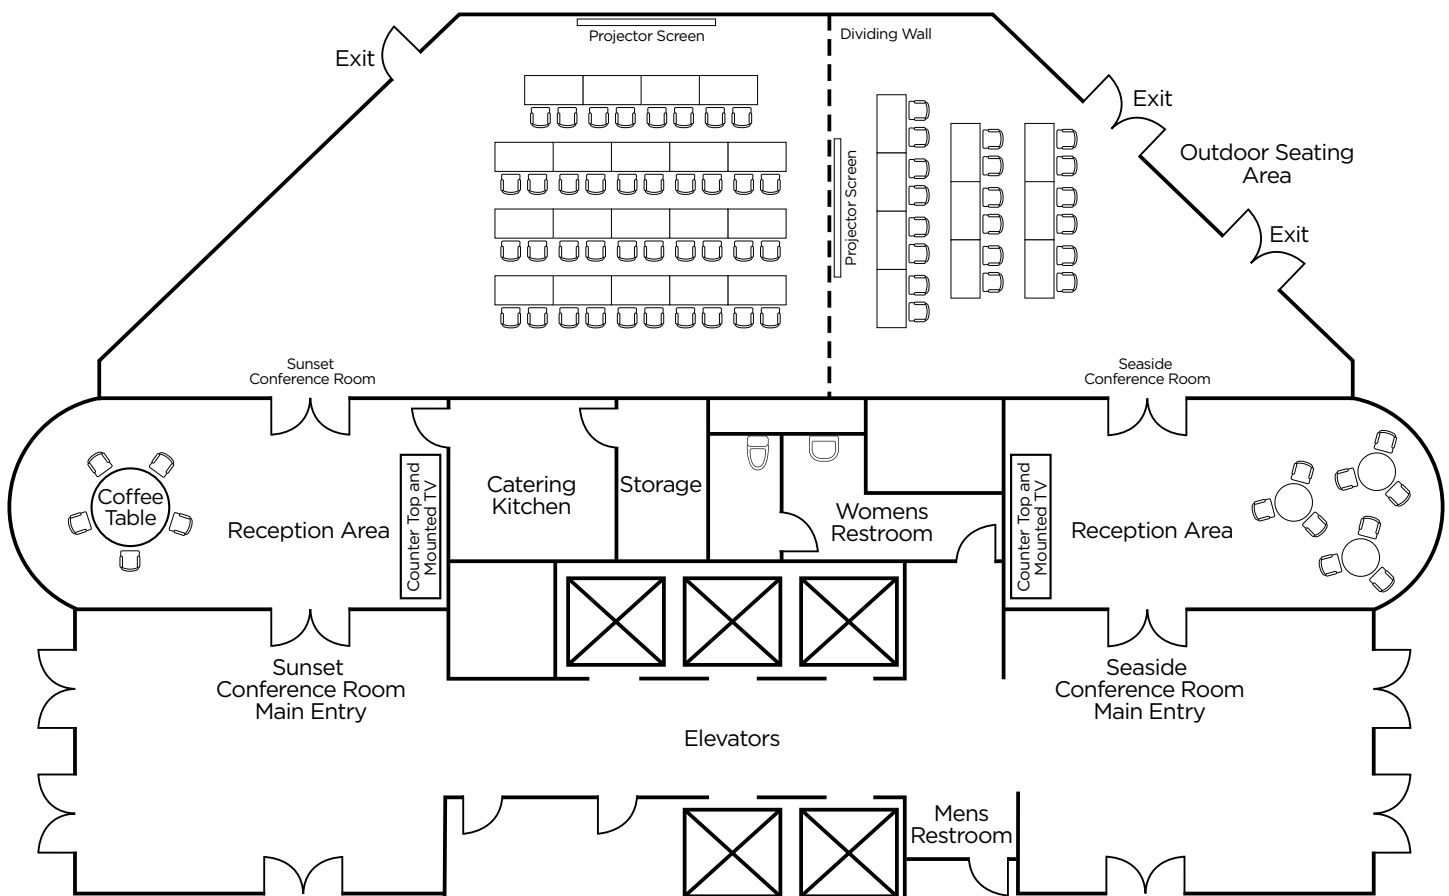

 **IRVINE COMPANY**

LA JOLLA SQUARE

Event Center
4225 Executive Square, Suite 150

Classroom Style Seating

Sunset Conference Room Seats up to 38 with 19 Tables
Seaside Conference Room Seats up to 20 with 10 Tables