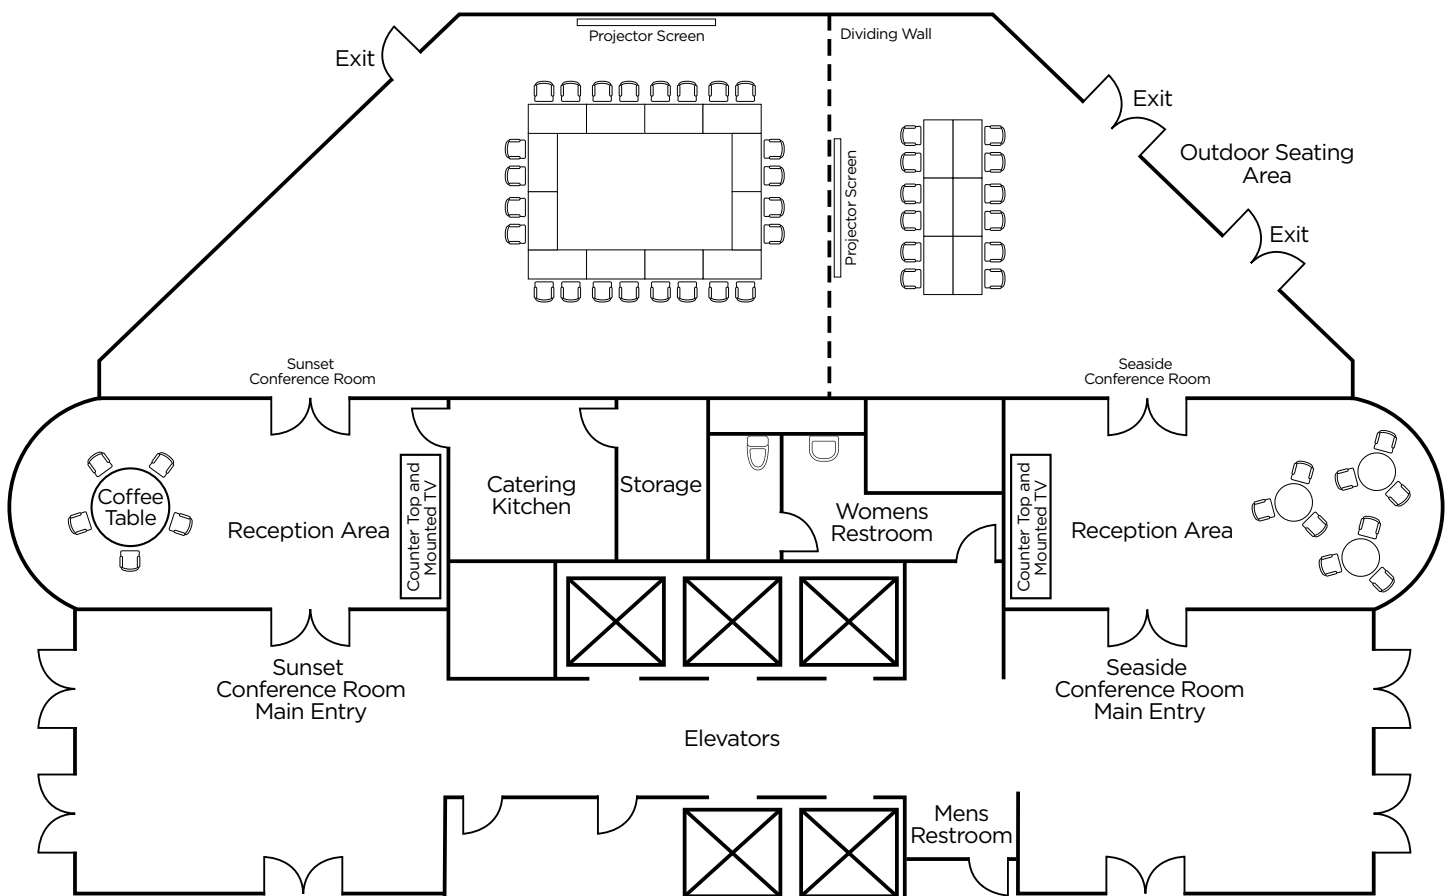

 **IRVINE COMPANY**

LA JOLLA SQUARE

Event Center
4225 Executive Square, Suite 150

Boardroom Style Seating

Sunset Conference Room Seats up to 24 with 12 Tables

Seaside Conference Room Seats up to 12 with 6 Tables