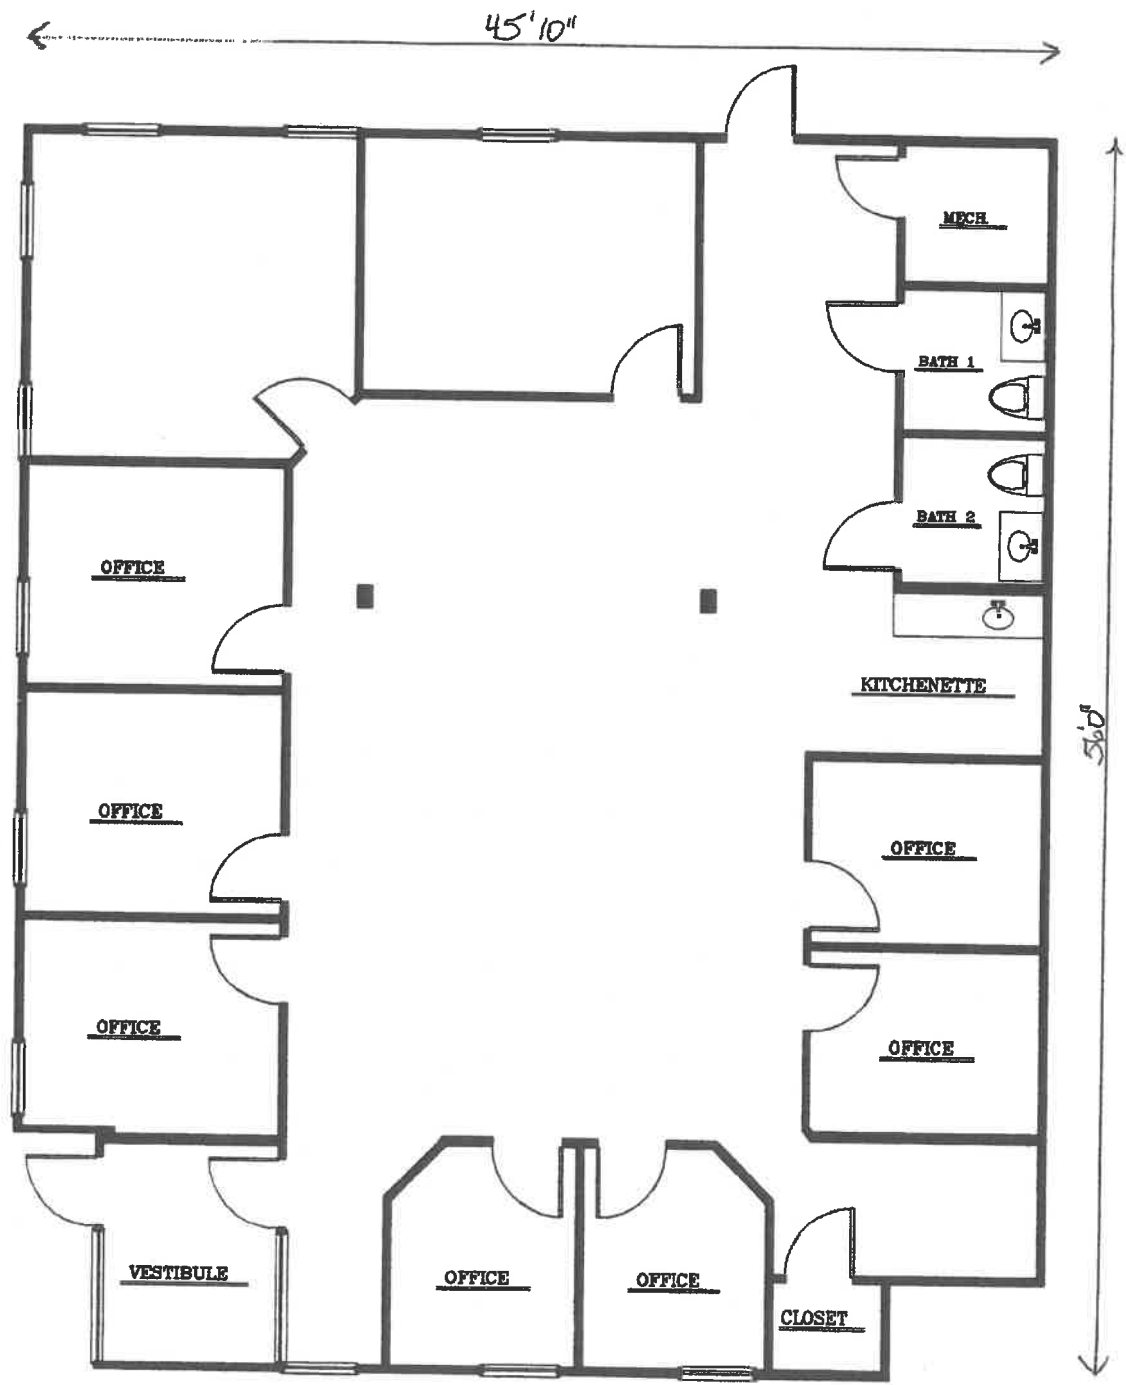

875 CENTERVILLE RD.,
BLDG. #1, 1ST FLOOR

4/4/01 2575 square ft.

FLOOR PLAN

SCALE: 1/8"=1'-0"