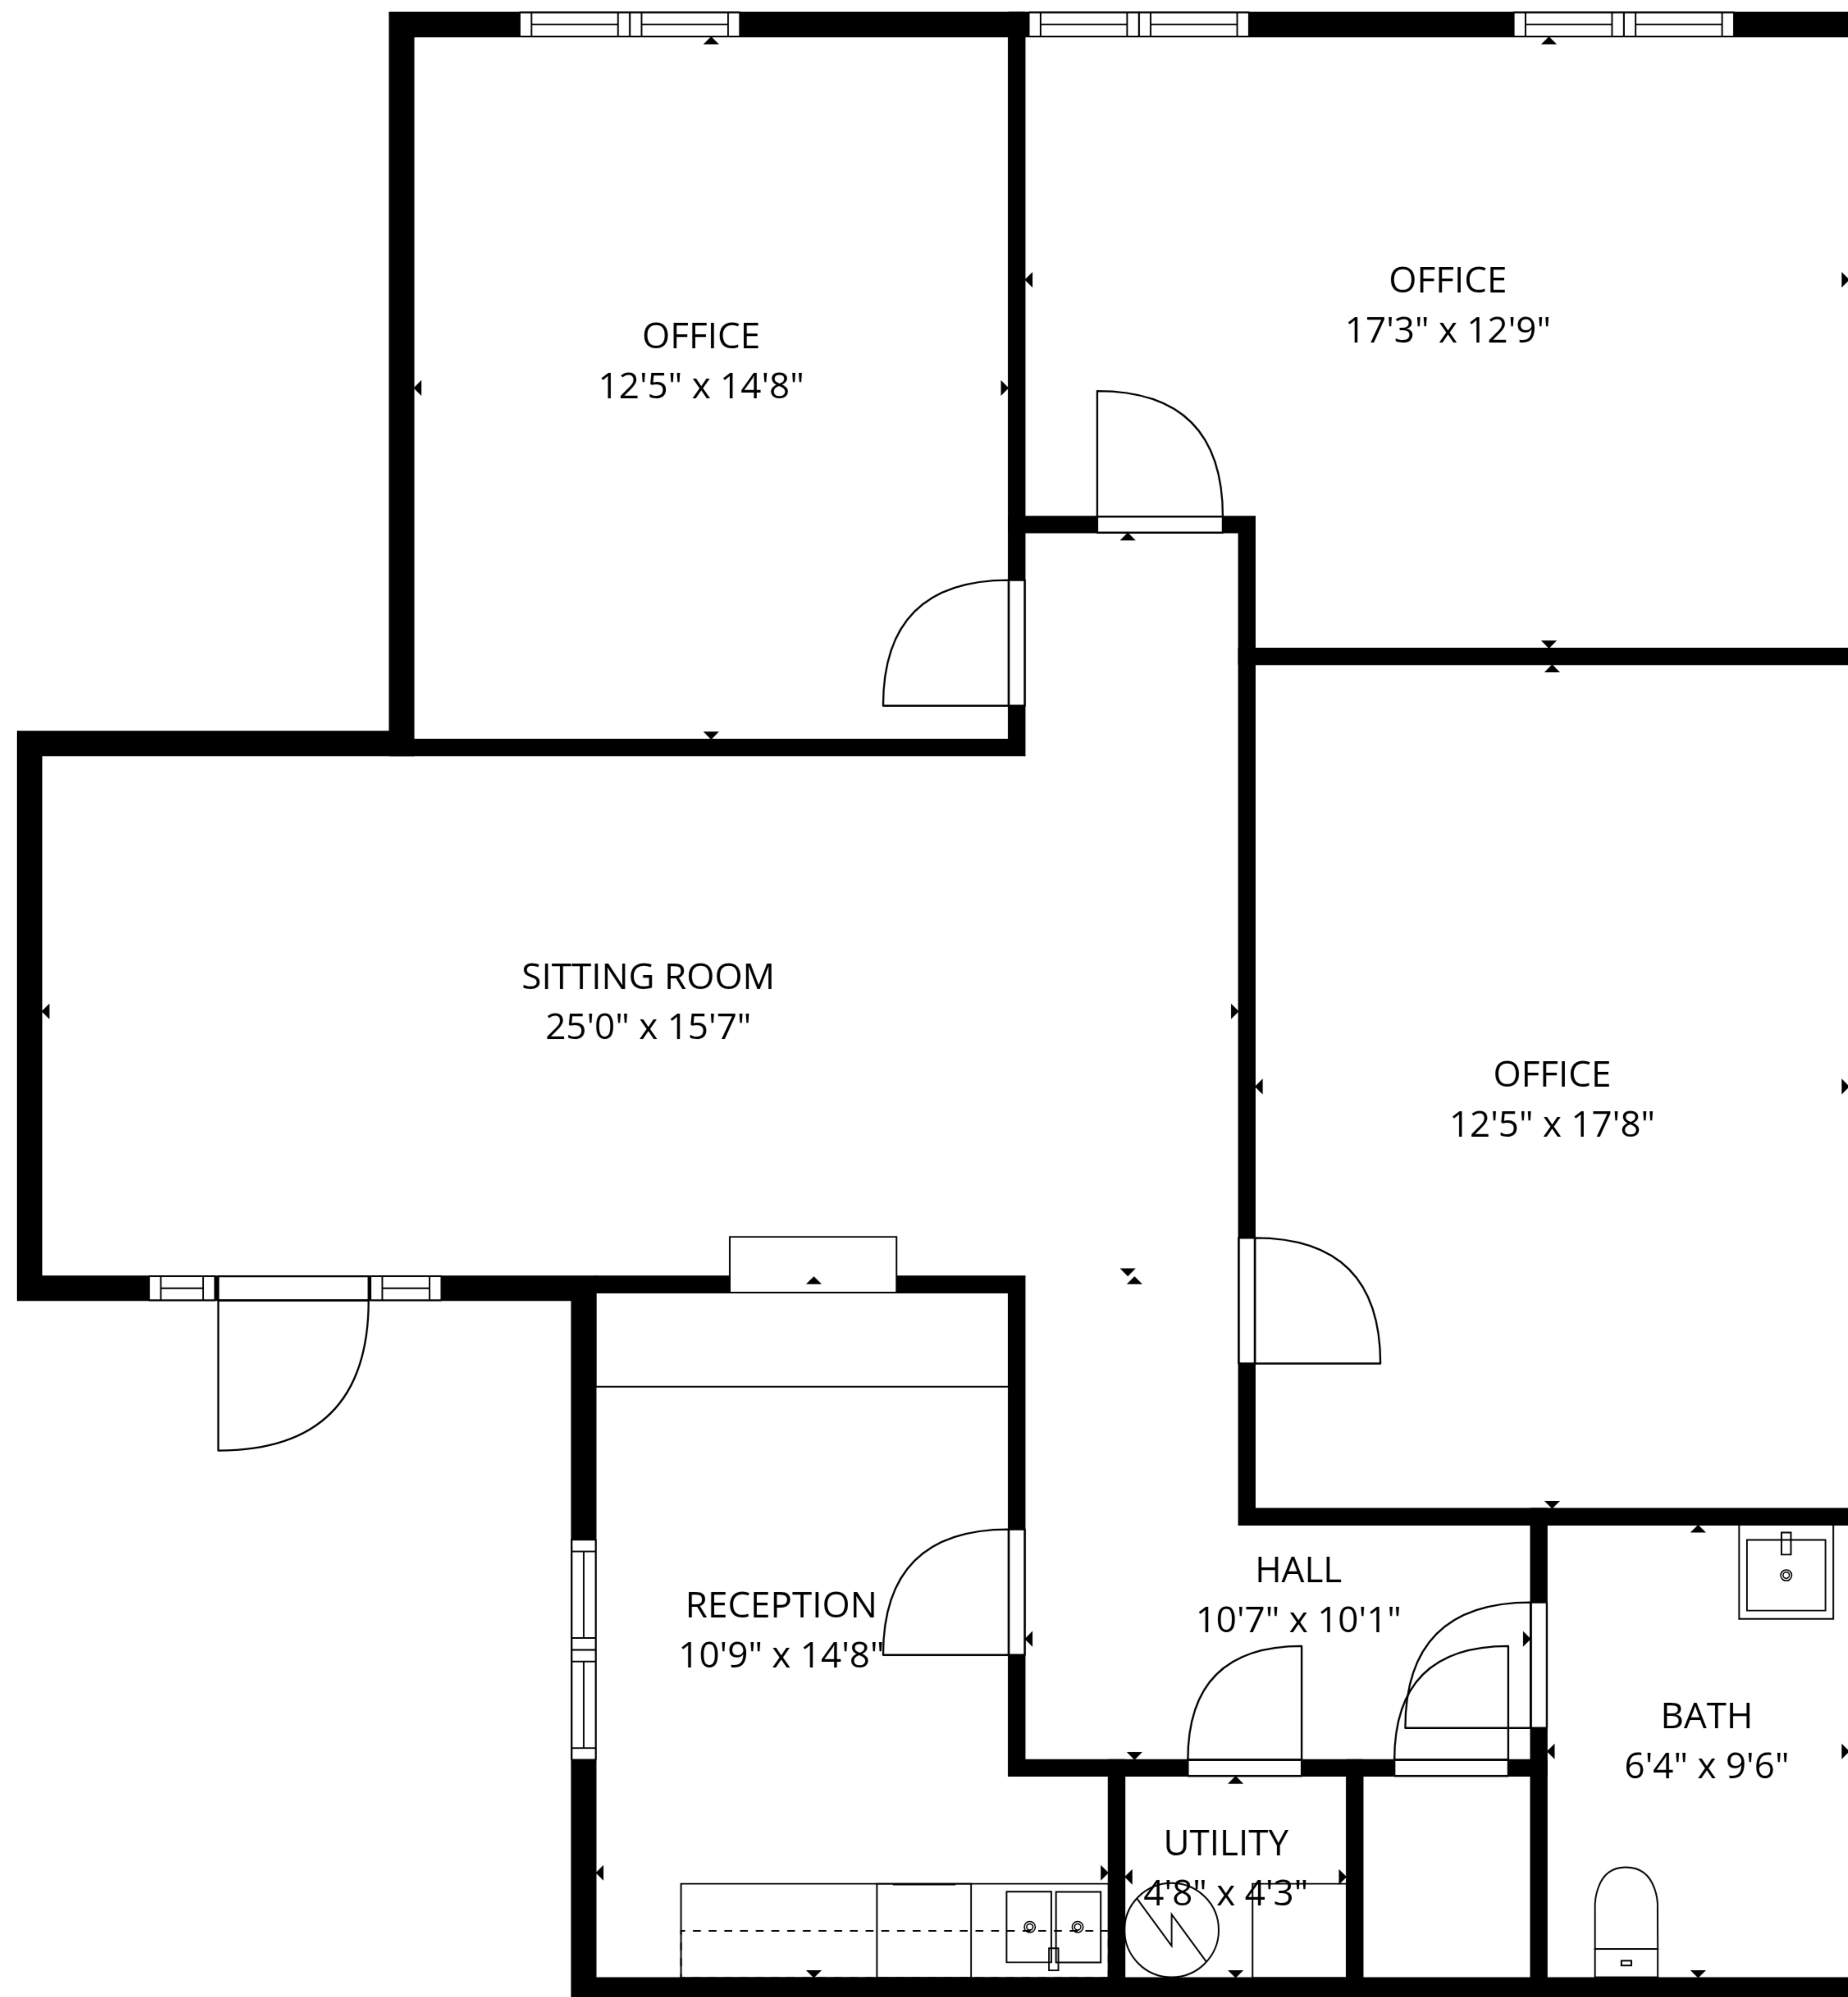

**TOTAL: 1227 sq. ft**  
Basement 1: 1227 sq. ft  
EXCLUDED AREAS: UTILITY: 20 sq. ft, WALLS: 79 sq. ft

**TOTAL: 1227 sq. ft**  
Basement 1: 1227 sq. ft  
EXCLUDED AREAS: UTILITY: 20 sq. ft, WALLS: 79 sq. ft