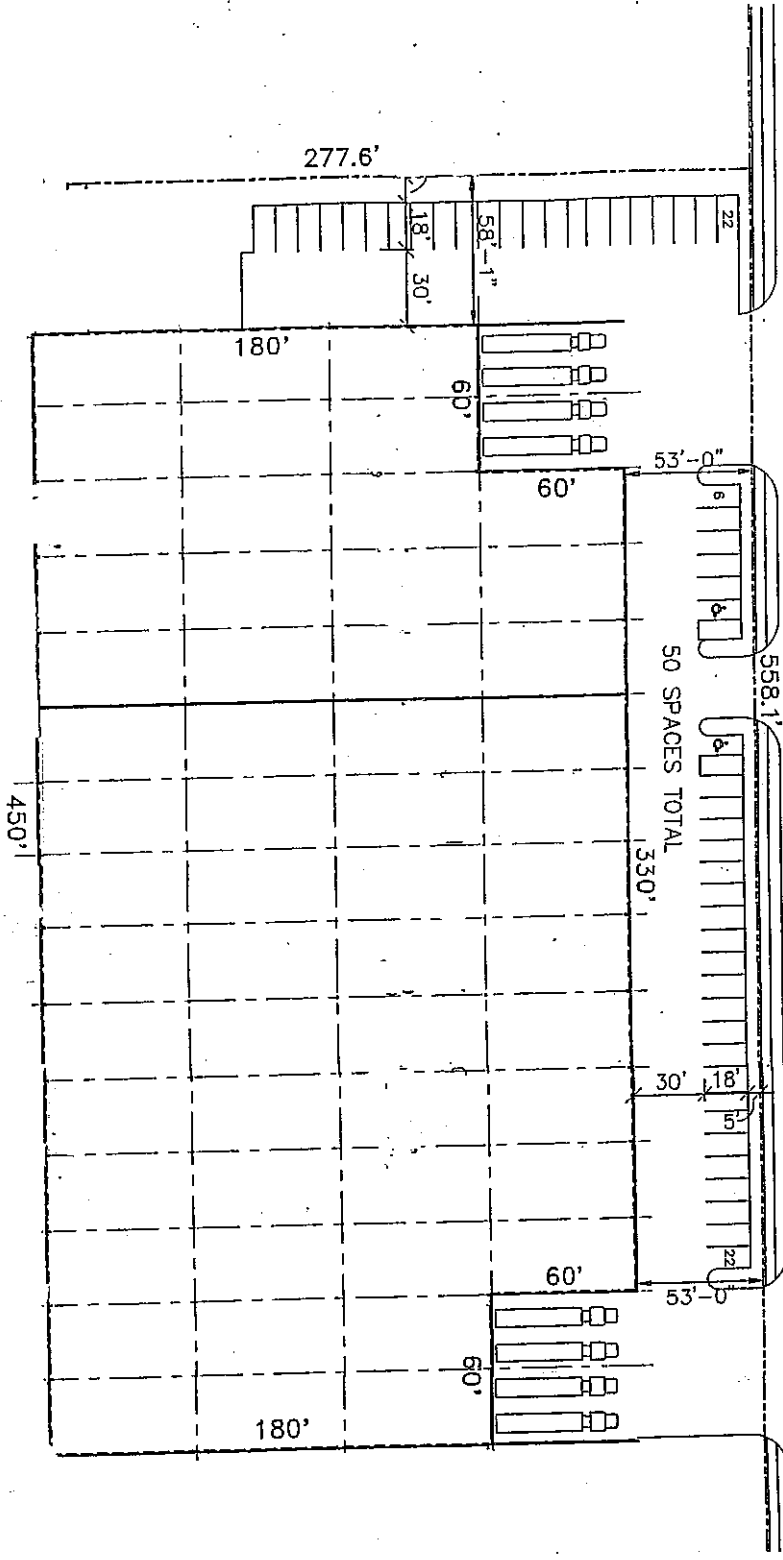

100,800 SF. TOTAL AREA

23rd AVENUE

SITE PLAN  
SCALE: 1"=50'-0"

100,800 SF. WAREHOUSE  
ROCKFORD, ILLINOIS