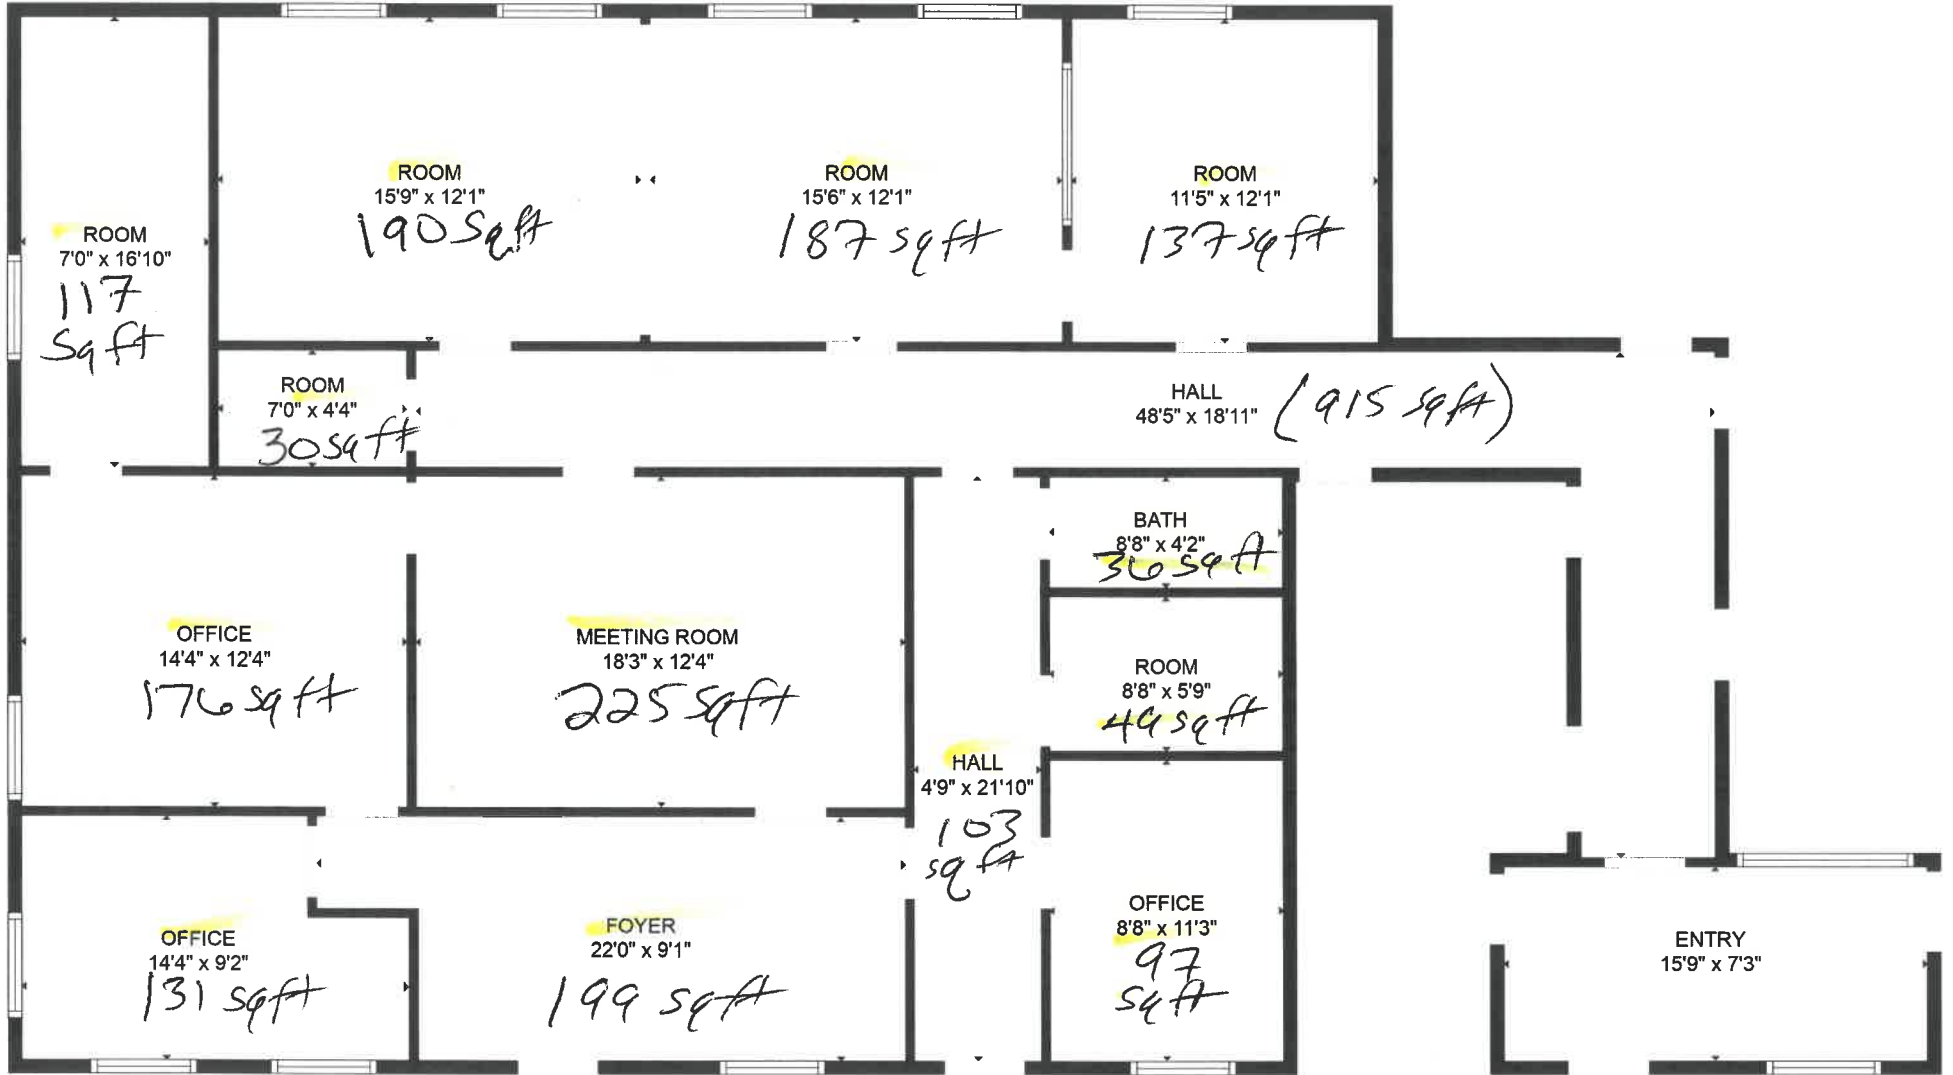

55 Main St
(front building #204 +)

Total - 1,677 sq ft
(not including large common hallway)

(w/ large hallway - 2,592 sq ft)