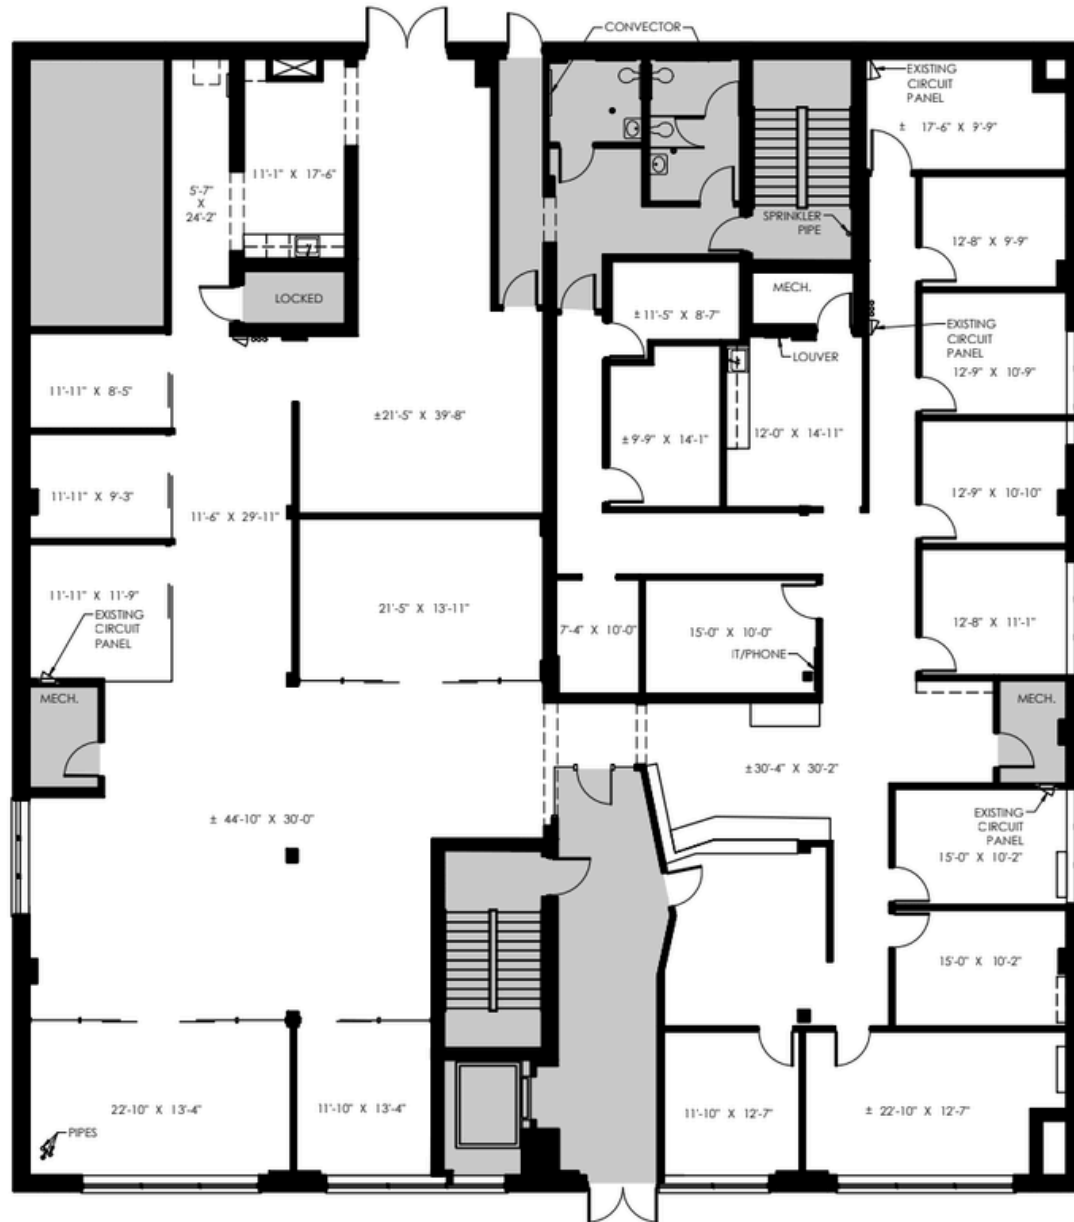

311 NORTH ABERDEEN

Suite 100 - 8,083 SF

www.WillardJones.com

The measurements on this plan are approximate and should be field-verified.