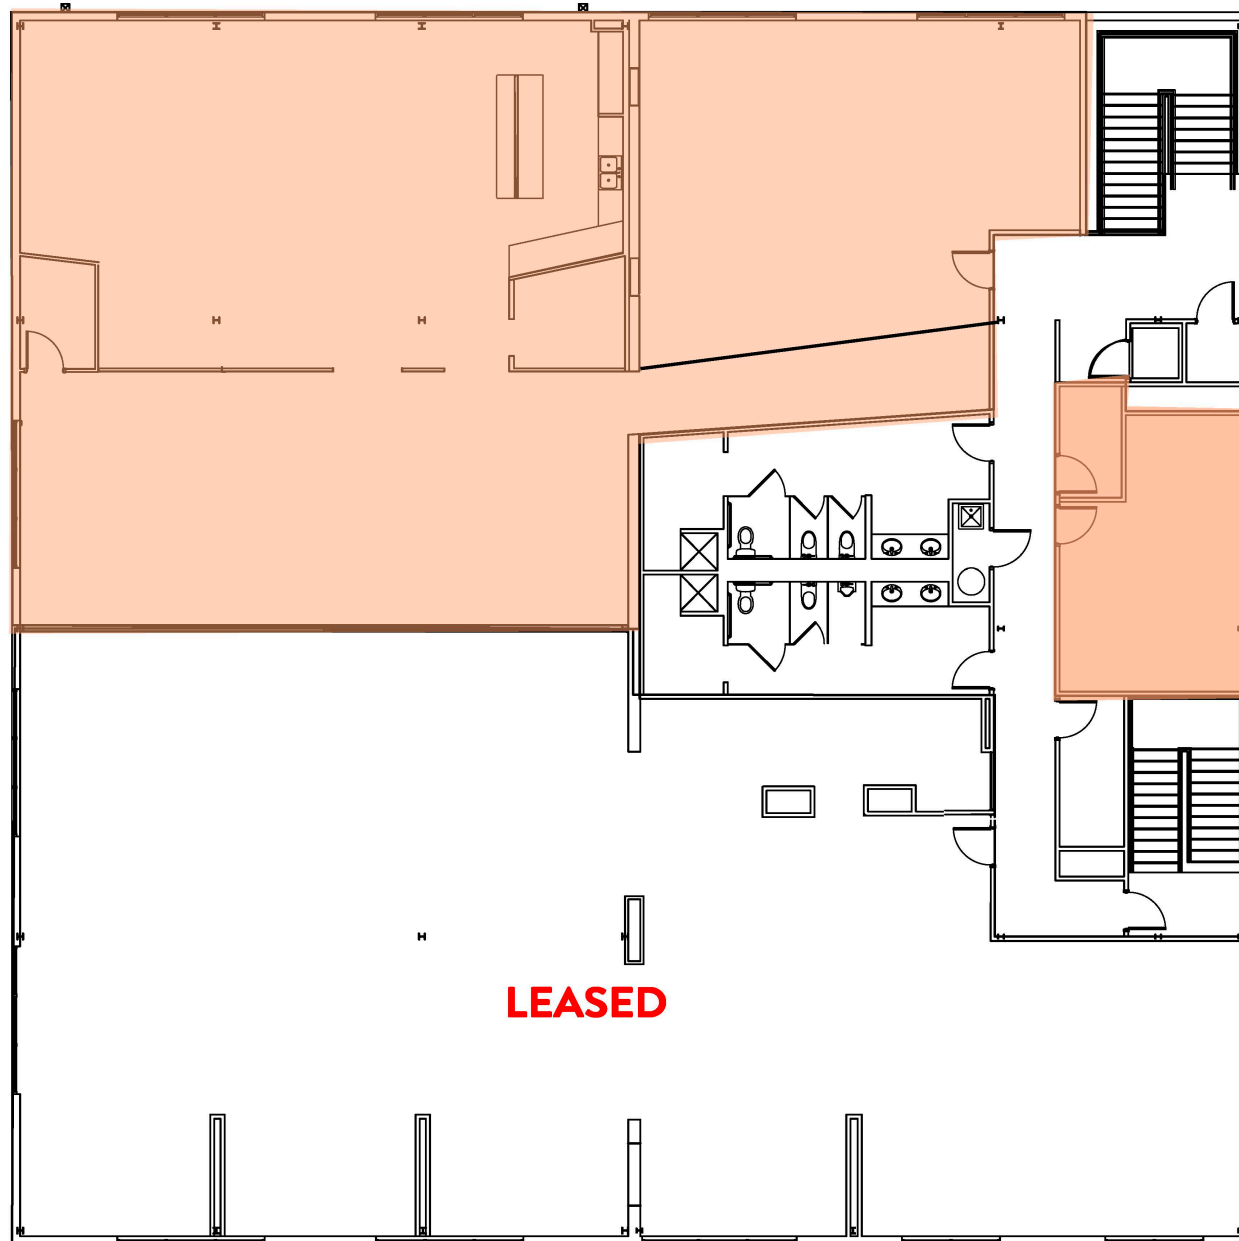

Available Space

4,686 SF

Interior Photos

Aerial Map

Tenant Mix

LUSTRE PEARL

Lustre Pearl is an iconic bar that was the first to occupy the vibrant Rainey Street in Austin, TX. Lustre Pearl offers a sophisticated approach to a laid-back experience that prides itself in their service and respect for clients while offering upper echelon bar food.