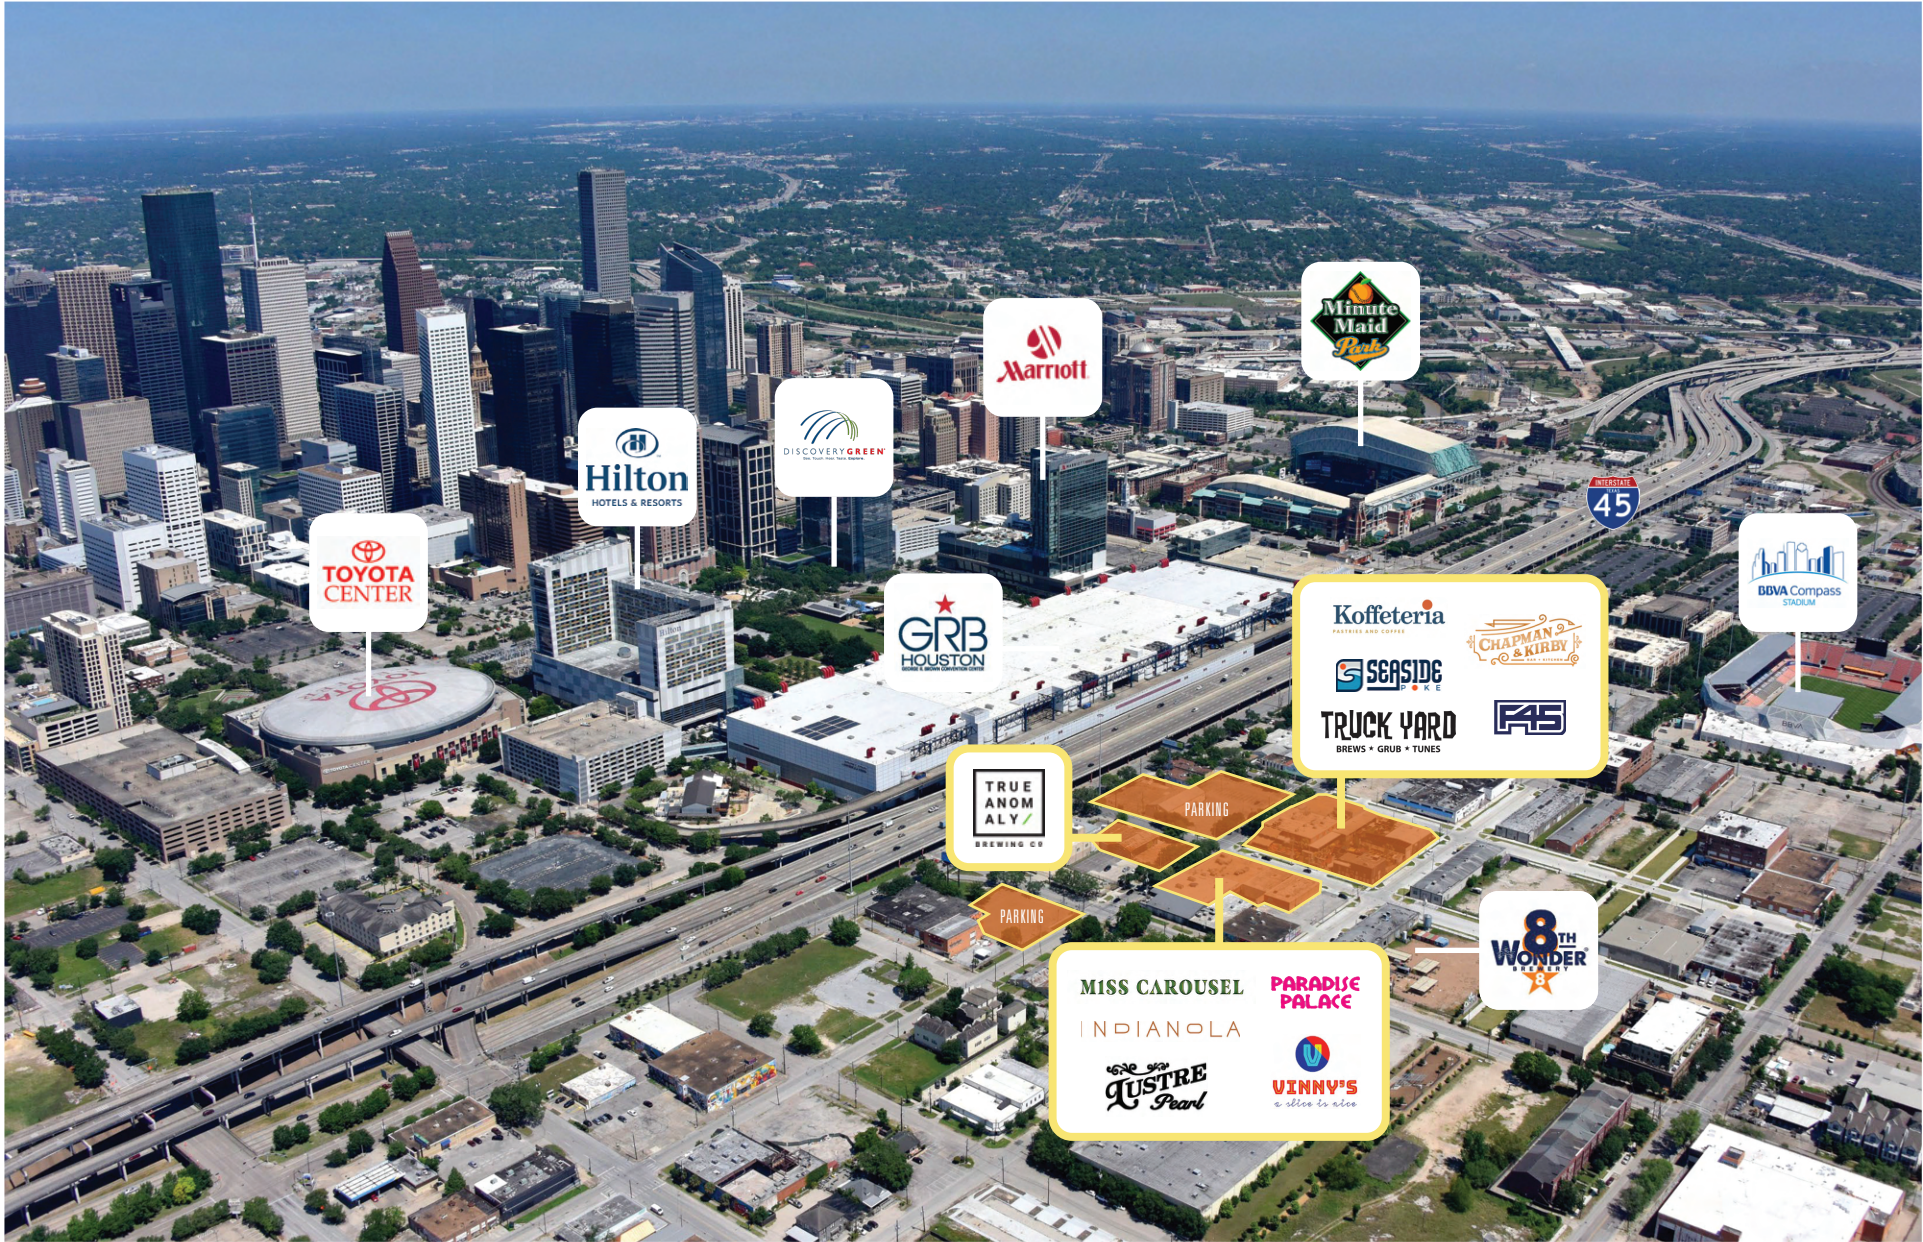

Available Space

4,686 SF

Interior Photos

Aerial Map

Tenant Mix

LUSTRE PEARL

Lustre Pearl is an iconic bar that was the first to occupy the vibrant Rainey Street in Austin, TX. Lustre Pearl offers a sophisticated approach to a laid-back experience that prides itself in their service and respect for clients while offering upper echelon bar food.

TRUCK YARD

Truck yard, one of Dallas' premier bar and restaurant operators chose East Village for their first Houston location, which includes a 15,000 SF patio. Truck Yard is ranked one of Yelp's Top Daytime Hotspots nationwide and is also listed in Dallas Eaters "essential Restaurants" list. Truck yard combines honky-tonk, old dance halls and beer gardens all into one enjoyable crowd-friendly gathering place.

SEASIDE POKE

Seaside Poke is a healthy Hawaiian staple of sticky rice topped with marinated raw fish. Imagine your favorite sushi roll deconstructed. Seaside Poke features a build-your-own-bowl style menu of the freshest ingredients.

Tenant Mix

RODEO GOAT

RODEO GOAT

Rodeo Goat Icehouse/Patio Bar serves the best house ground organic hamburgers and a large selection of beers. Rodeo Goat has won numerous burger battles and is rated the #1 hamburger in DFW.