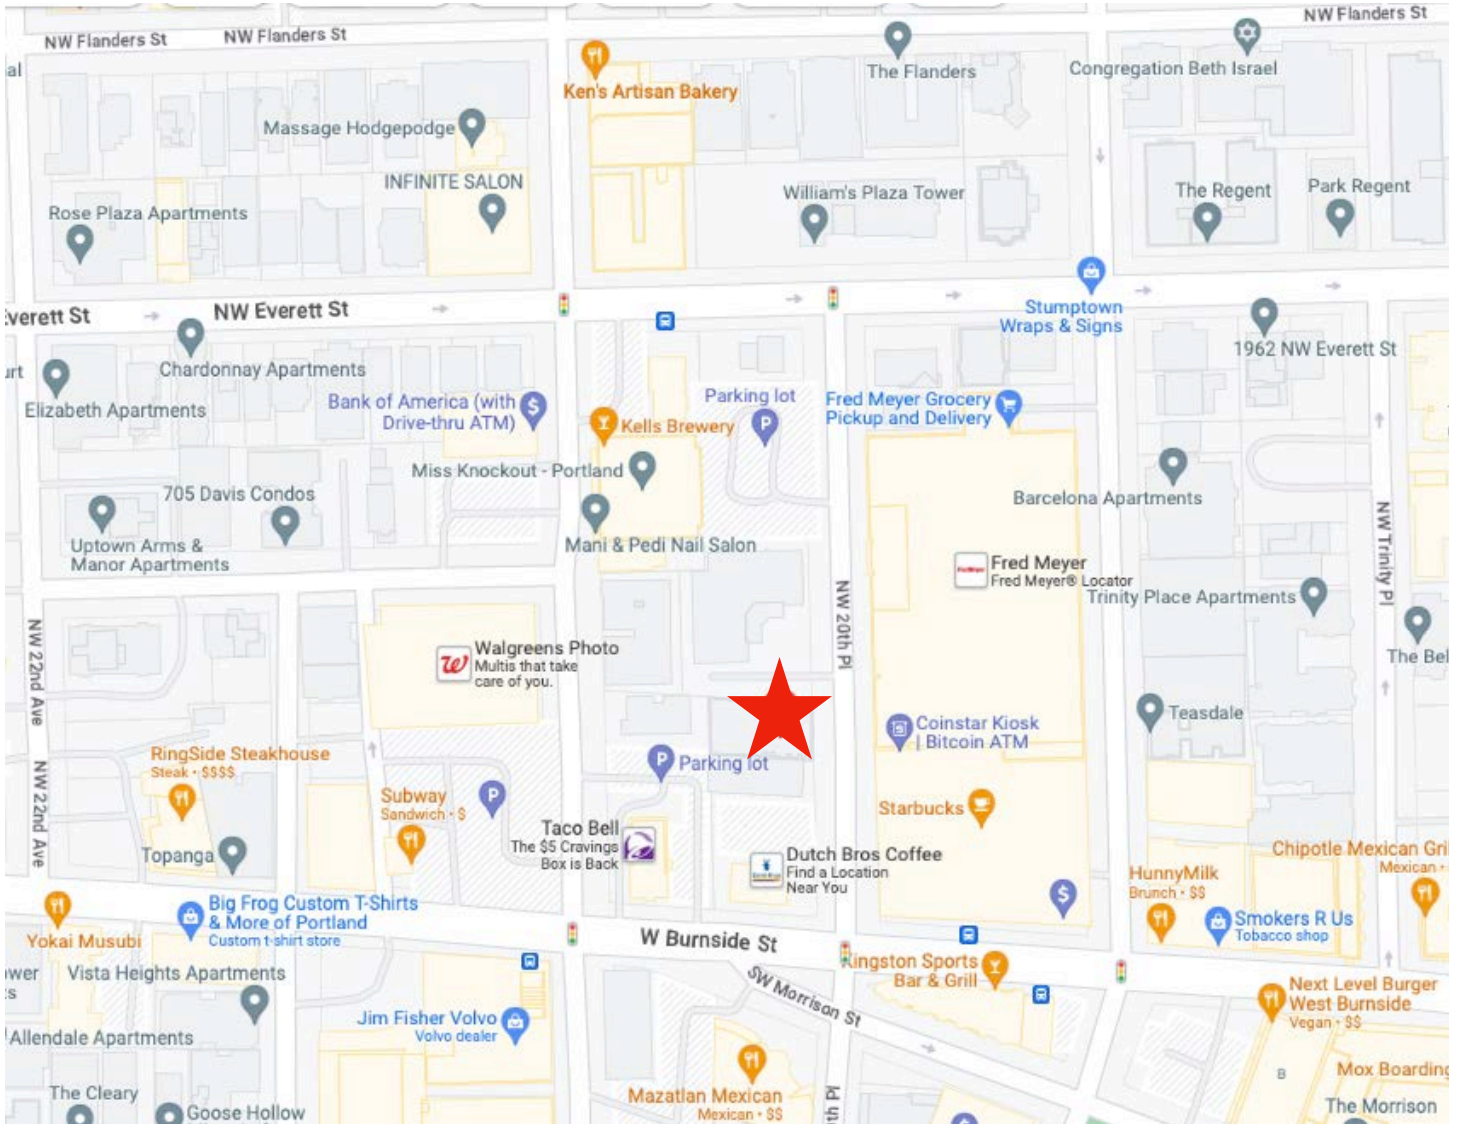

THE BUILDING

PROPERTYINFO

- **Address:** 35 NW 20th Pl. Portland, OR 97209
- **County:** Multnomah
- **Neighborhood:** Northwest District
- **Property ID:** R198670
- **Tax Roll:** Kings 2nd Add, Back 30 TL 13600
- **Year Built:** 1921
- **Description:** General Retail
- **Zoning:** CX- Central Commercial
- **Taxes:** \$32,623.41 (2025)
- **Assessed Value:** \$1,211,870.00
- **Market Value:** \$2,746,400.00
- **Building Area:** 5,427 Square Feet
- **Land Area:** 0.24 Acres (10,440 Square Feet)
- **Elevation:** 129 Ft (approximate)
- **Tenants:** Vacant
- **Parking:** Gated - 10 Spaces

THE SPACE

THE NEIGHBORHOOD

SHOP

Fred Meyer
Walgreens
Portland Gear
Trader Joes
Crossroads Trading
Levi's Store
Ethan Allen
Urban Outfitters
Zupan's Market
Pottery Barn
Kitchen Kaboodle
Unleashed

EAT

Dutch Bros
Ringside Steakhouse
Mazatlan
Top Burmese
Kells Brewery
Ken's Artisan Bakery
Salt & Straw
Elephants Delicatessen
McMenamins Blue Moon
Thai Bloom
Harlow
Serratto