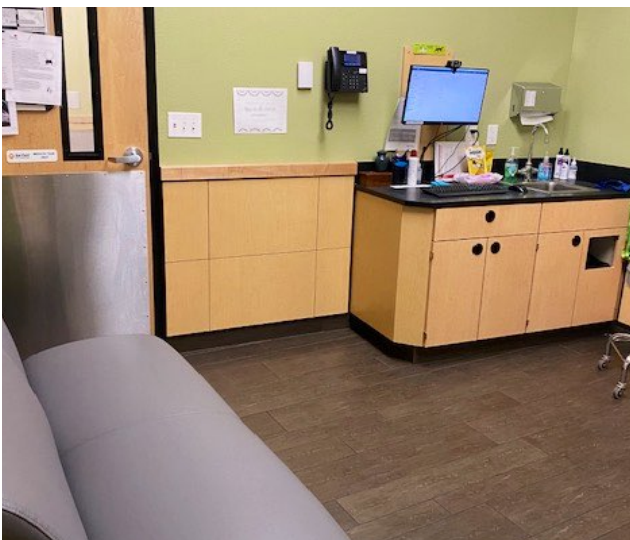

THE BUILDING

Built in 1921, this free standing building is **centrally located** in NW Portland across the street from Stadium Fred Meyer and within walking distance to Providence Park.

- Currently set-up as a medical clinic with 6 exam rooms, 2 restrooms and a waiting area *
- Bow truss ceilings, 12'5"
- Brick walls and wood beams
- Gated on-site parking (10 spaces)
- Zoning: CX - Central Commercial

- HVAC Upgrade in 2000 (5-ton gas pack) and 2007 (Two 4-ton split systems)
- Seismic Upgrade in 2000
- Roof Upgrade in 2000
- Plumbing and Electrical upgraded in 2000 to accommodate the kitchens and vents