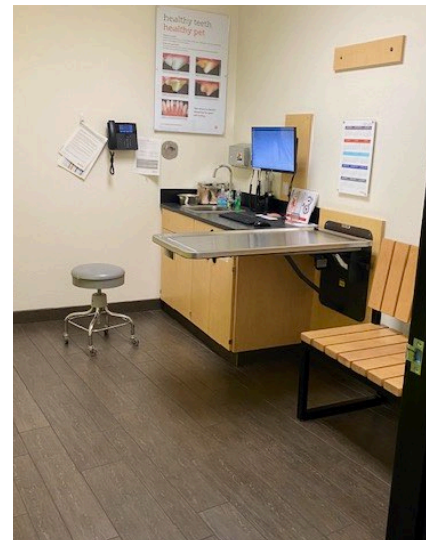

THE BUILDING

Built in 1921, this free standing building is **centrally located** in NW Portland across the street from Stadium Fred Meyer and within walking distance to Providence Park.

- Currently set-up as a medical clinic with 6 exam rooms, 2 restrooms and a waiting area *
- Bow truss ceilings, 12'5"
- Brick walls and wood beams
- Gated on-site parking (10 spaces)
- Zoning: CX - Central Commercial

- HVAC Upgrade in 2000 (5-ton gas pack) and 2007 (Two 4-ton split systems)
- Seismic Upgrade in 2000
- Roof Upgrade in 2000
- Plumbing and Electrical upgraded in 2000 to accommodate the kitchens and vents