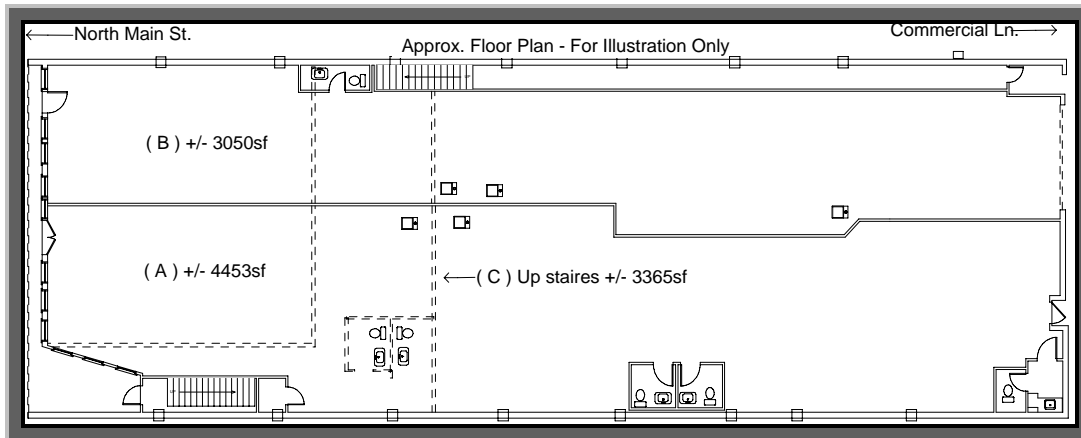

FOR LEASE

1357 N. Main St. Walnut Creek,

1/2 block from new Neiman Marcus

KLT Properties 925-253-1515