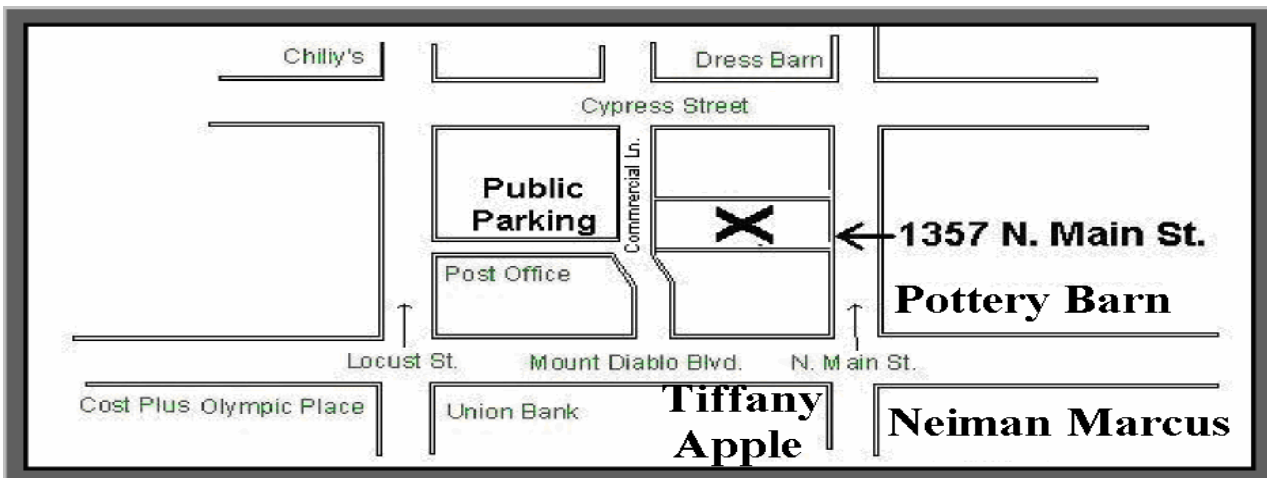

FOR LEASE

1357 N. Main St. Walnut Creek,

1/2 block from new Neiman Marcus

KLT Properties 925-253-1515