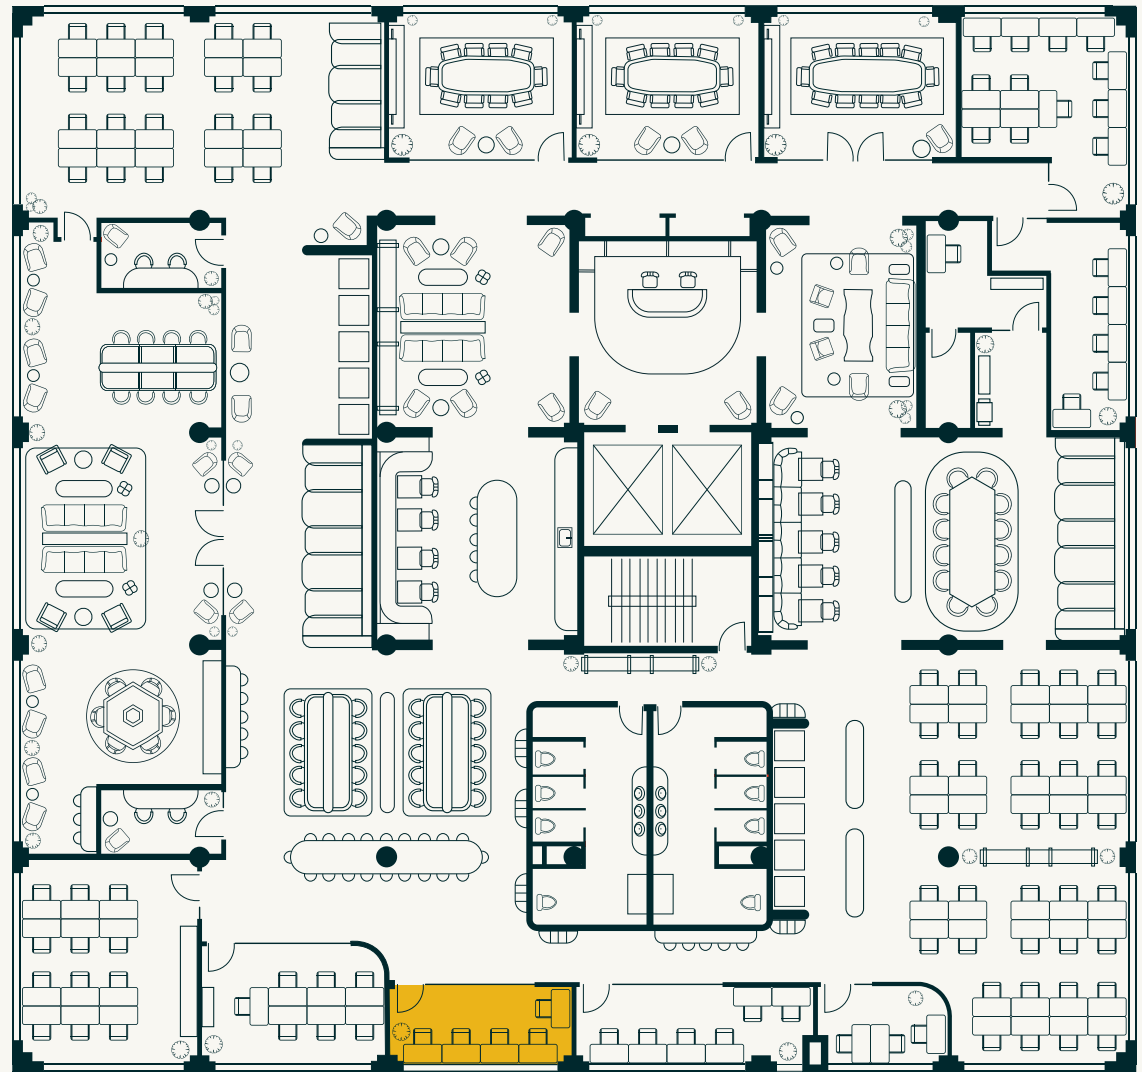

PRIVATE OFFICE 5
ELM OFFICE

CAPACITY

Up to 5 desks

AMENITIES

- Private desks with lockable storage
- Extended access outside of business hours
- Executive assistant services available upon request

TECHNOLOGY

- Desks include built-in power