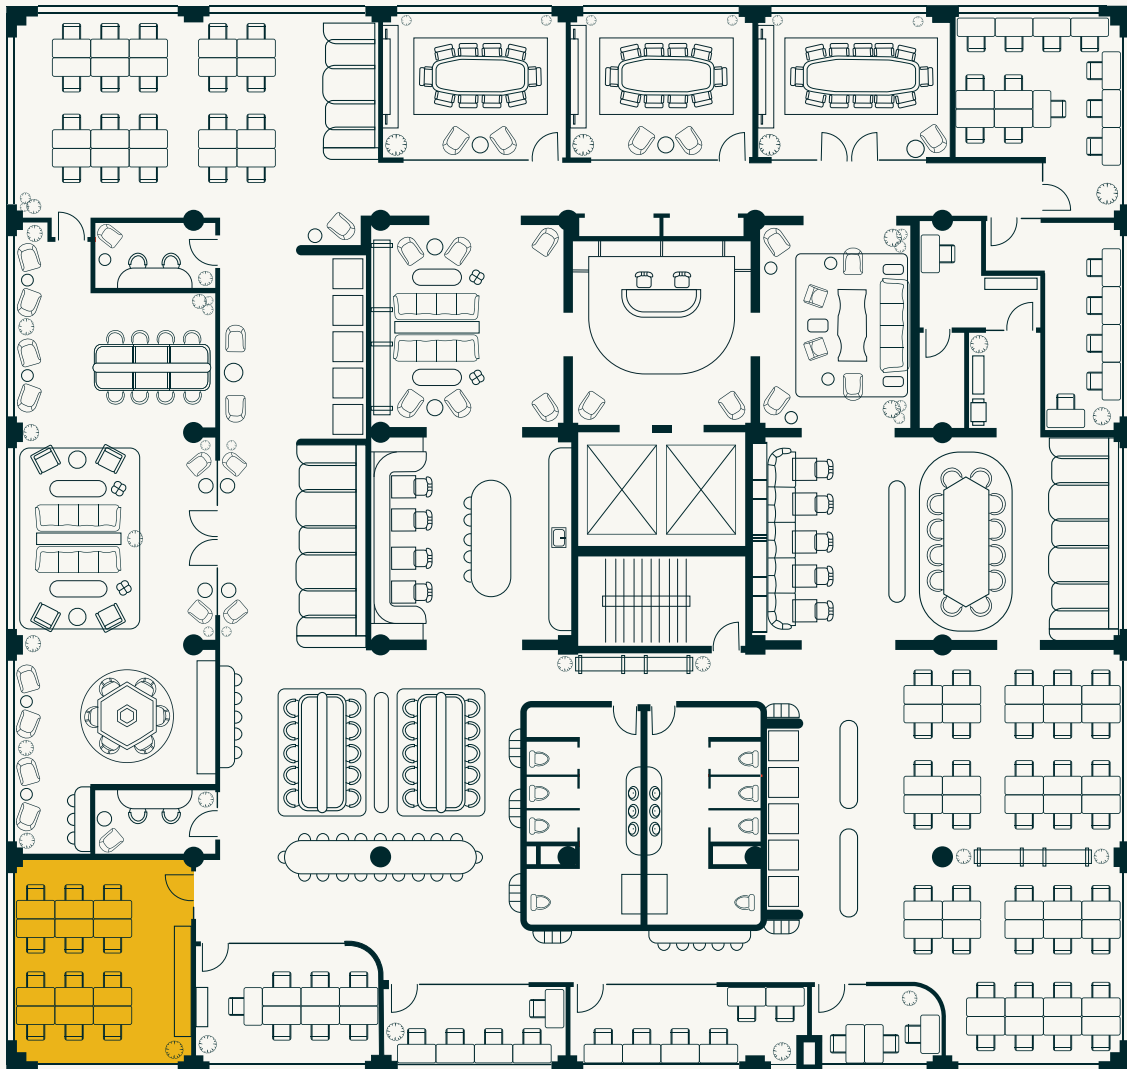

PRIVATE OFFICE 7
GRAY OFFICE

CAPACITY

Up to 12 desks

AMENITIES

- Private desks with lockable storage
- Extended access outside of business hours
- Executive assistant services available upon request

TECHNOLOGY

- Desks include built-in power