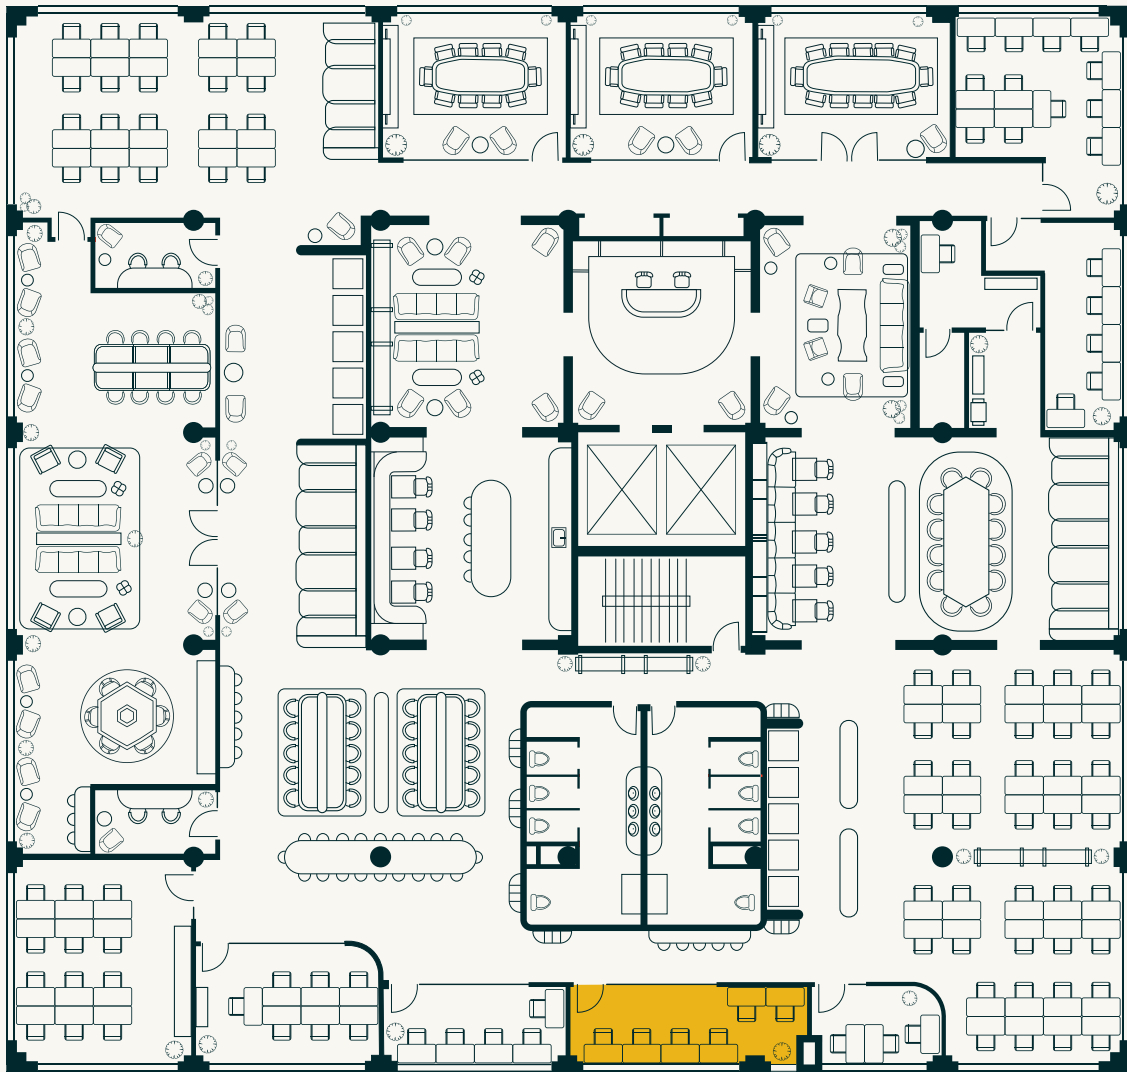

PRIVATE OFFICE 4

OAK OFFICE

CAPACITY

Up to 6 desks

AMENITIES

- Private desks with lockable storage
- Extended access outside of business hours
- Executive assistant services available upon request

TECHNOLOGY

- Desks include built-in power