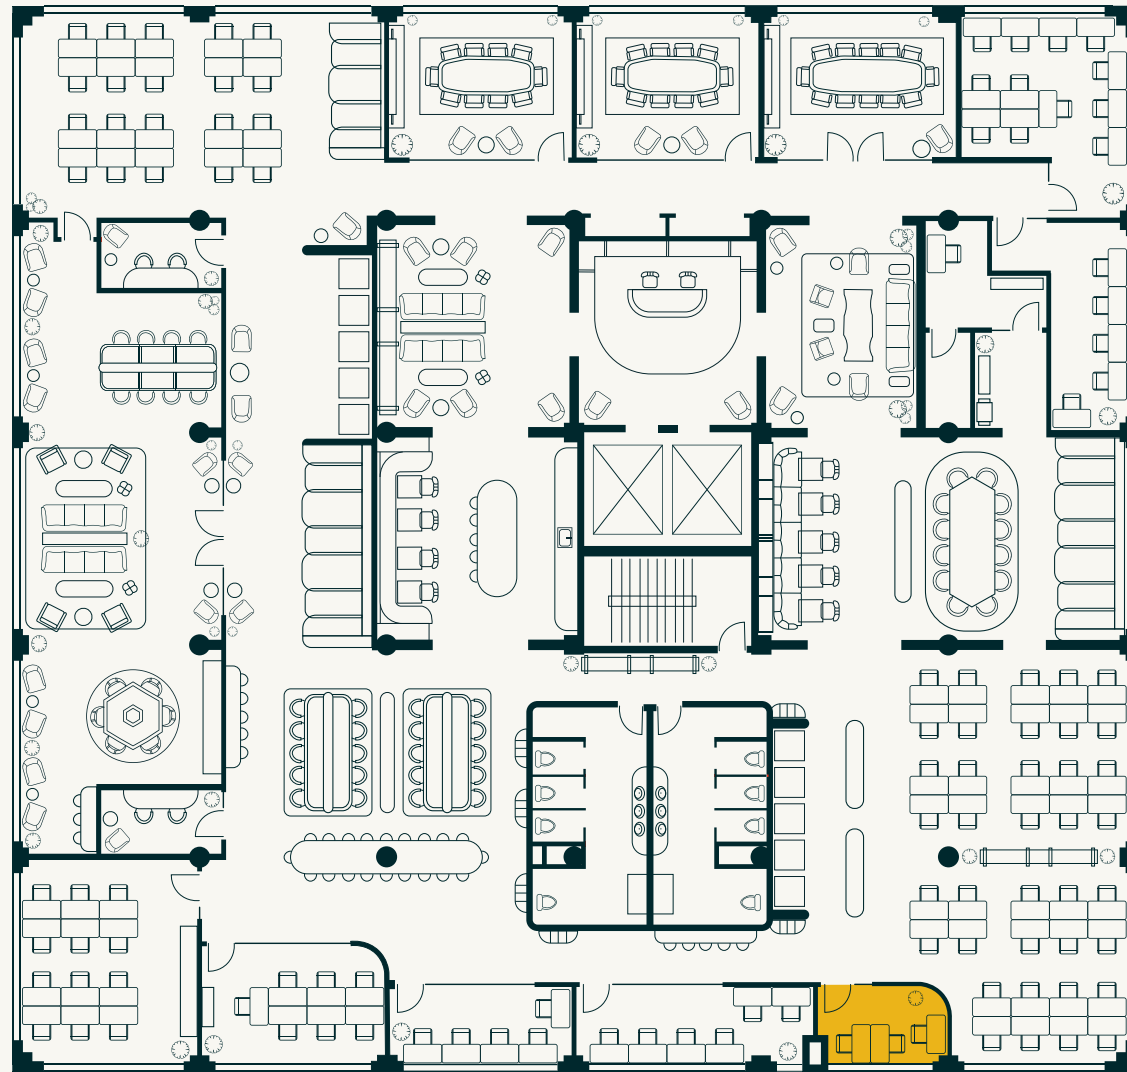

PRIVATE OFFICE 3

VINE OFFICE

CAPACITY

Up to 3 desks

AMENITIES

- Private desks with lockable storage
- Extended access outside of business hours
- Executive assistant services available upon request

TECHNOLOGY

- Desks include built-in power