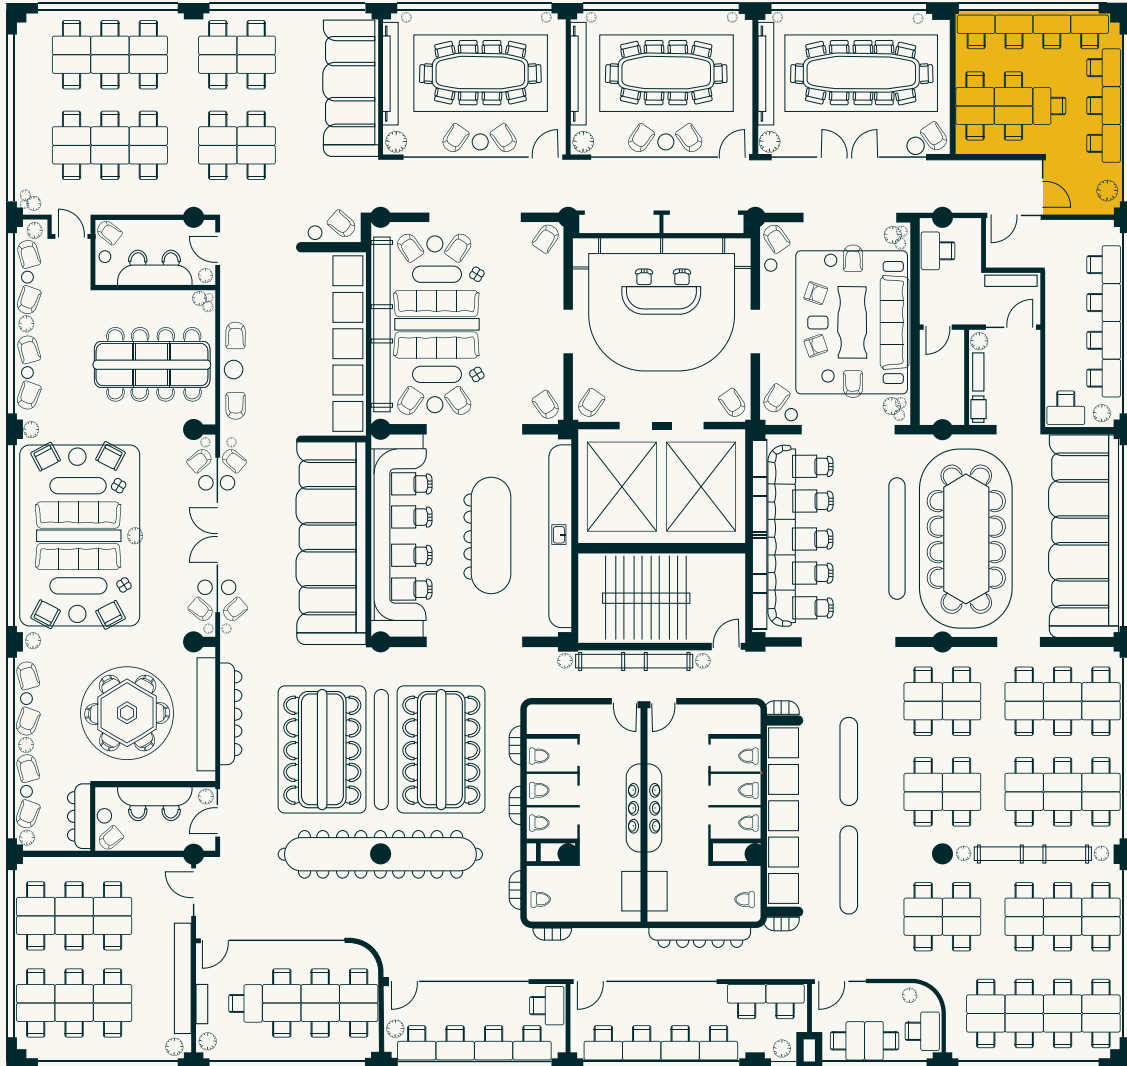

PRIVATE OFFICE 1
ARCHER OFFICE

CAPACITY

Up to 12 desks

AMENITIES

- Private desks with lockable storage
- Extended access outside of business hours
- Executive assistant services available upon request

TECHNOLOGY

- Desks include built-in power