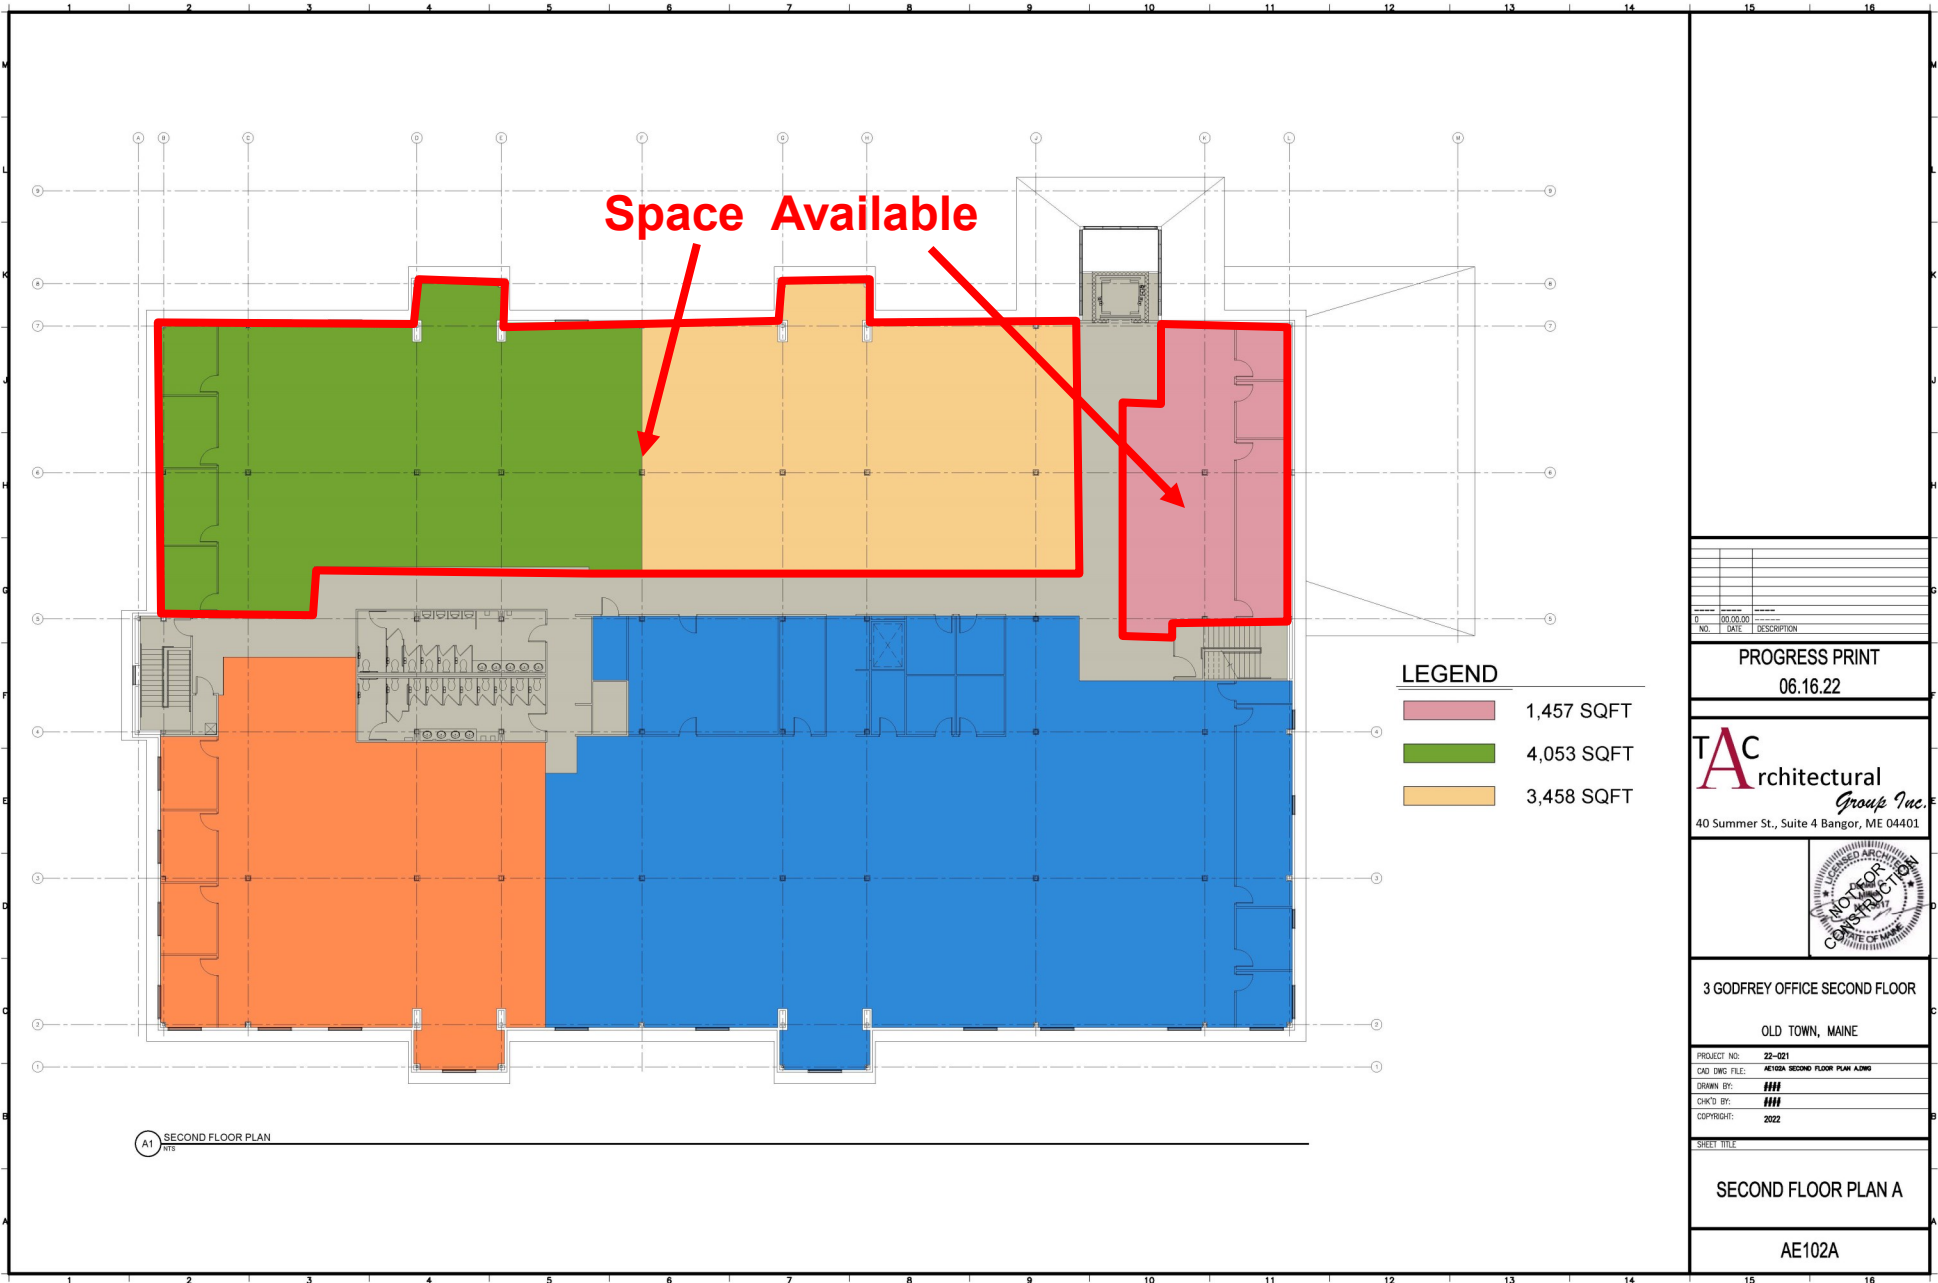

FOR LEASE

**3 GODFREY DRIVE
ORONO, MAINE**

P.O. Box 2444 Bangor, ME 04402
(207) 945-6222
www.epsteincommercial.com

PROPERTY INFORMATION

<u>PROPERTY:</u>	3 Godfrey Drive, Orono
<u>LOCATION:</u>	Conveniently located just off I-95 exit 193 and only 5 minutes from the University of Maine flagship campus and 10 minutes from downtown Bangor
<u>DESCRIPTION:</u>	Two-story office building located in the Maine Tech Industrial Park in Orono has been completely redeveloped to contain flexible class-A office space with generous on-site parking. First floor will be occupied by The Sargent Corporation's corporate offices. Second floor spaces will be accessed by elevator to a second-floor lobby. The second floor is shell space which will be built out to accommodate tenant needs.
<u>BUILDING SIZE:</u>	55,449 +/- sf
<u>SPACES AVAILABLE:</u>	8,968 +/- sf dividable to 1,457 +/- sf (see space available)
<u>SPRINKLER:</u>	Wet system
<u>HVAC:</u>	Natural Gas fired roof top units with new controls for each tenant space
<u>PARKING:</u>	250 on-site spaces
<u>ZONING:</u>	Commercial 1
<u>LEASE RATE:</u>	TBD

3 Godfrey Drive, Orono

NO.	DATE	DESCRIPTION

PROGRESS PRINT
06.16.22

TAC Architectural
Group Inc.
40 Summer St., Suite 4 Bangor, ME 04401

3 GODFREY OFFICE SECOND FLOOR
OLD TOWN, MAINE

PROJECT NO: 22-021
CAD DWG FILE: 3GODFREY SECOND FLOOR PLAN A.DWG
DRAWN BY: HHH
CHECKED BY: HHH
COPYRIGHT: 2022

SHEET TITLE
SECOND FLOOR PLAN A

AE102A

3 Godfrey Dr., Orono

Front Elevation

A1 FRONT ELEVATION
1/8" = 1'-0"

3 Godfrey Drive, Orono