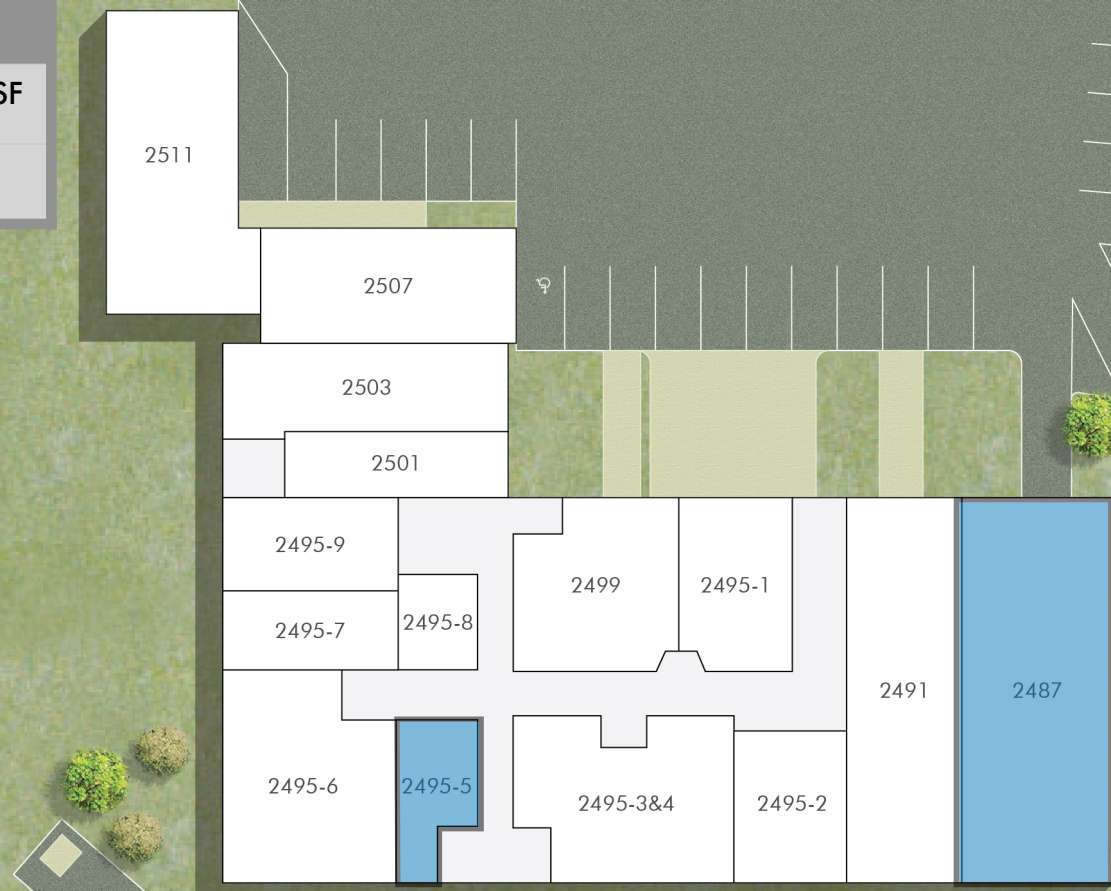

## Town Center

**RETAIL & OFFICE SPACE AVAILABLE**

2485 - 2511 Soco Road, Maggie Valley, NC

SOCO ROAD

SUITE	DETAILS	SIZE
Suite 2487	Available 1/1/25	1,756 RSF
Suite 2495-5	Available Now	560 RSF

BRADLEY ST

For more information, contact: